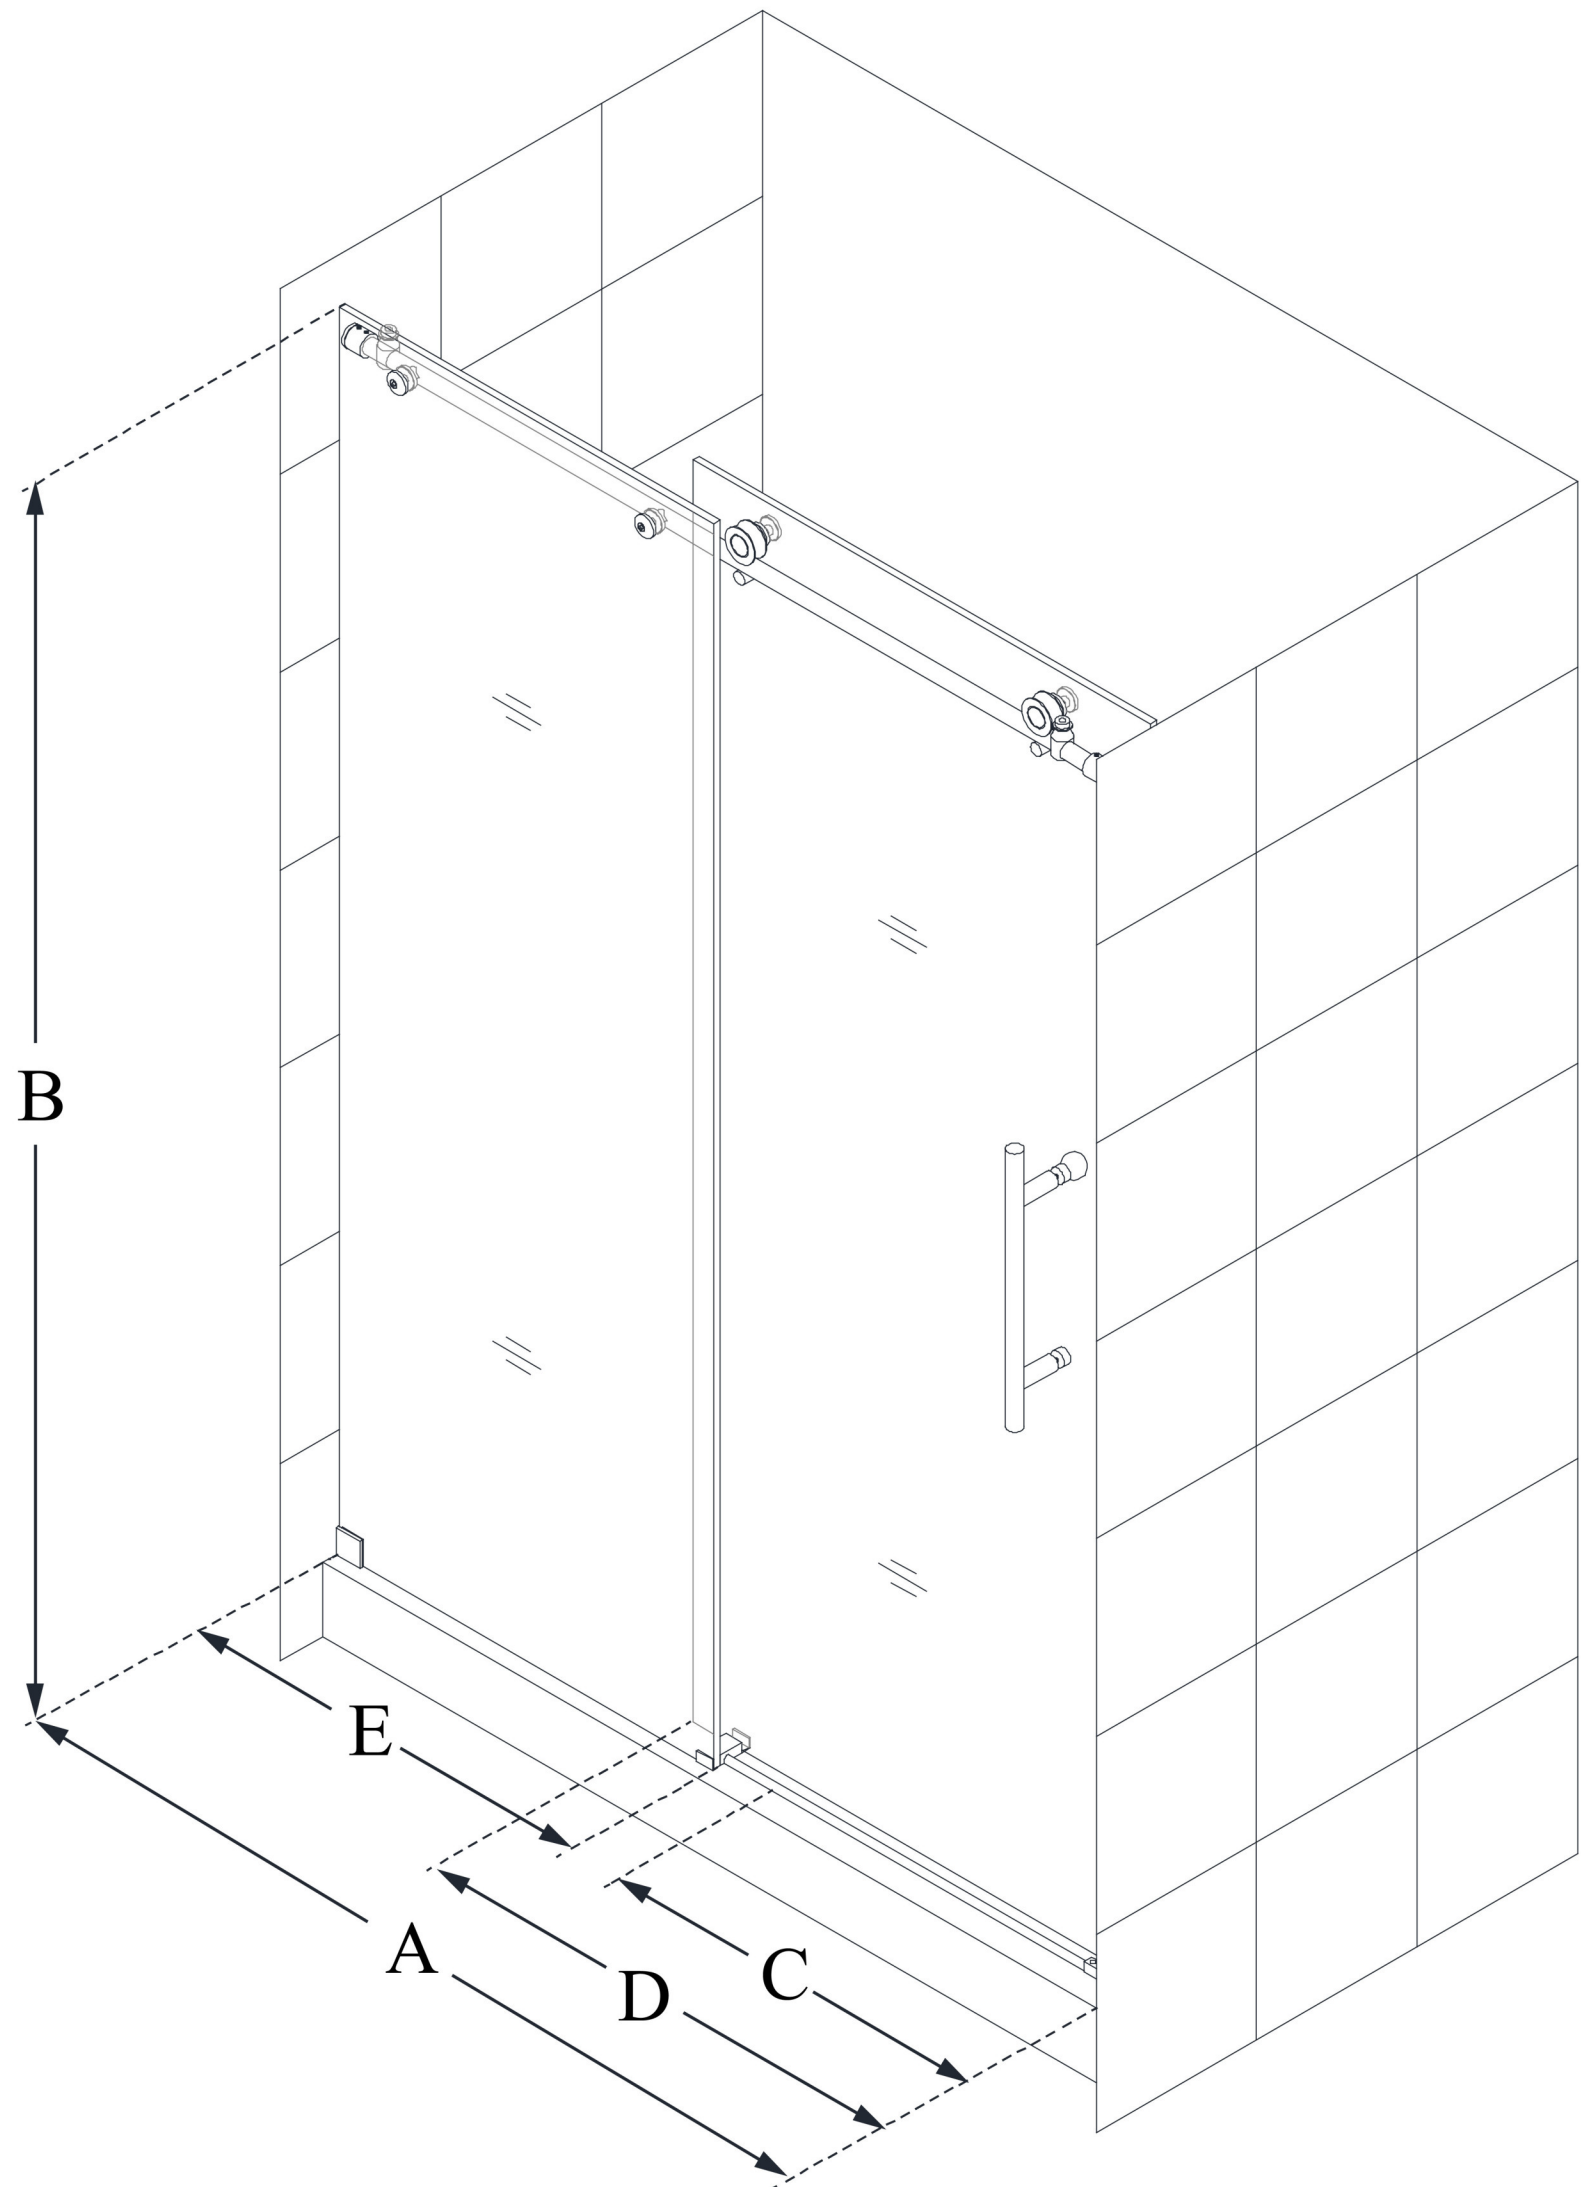

SHDR-61487610

ENIGMA-X

DreamLine Enigma-X 44-48 in. W
x 76 in. H Fully Frameless Sliding
Shower Door

SLIDING DOOR

CONFIGURATION DIMENSIONS:

A: 44 - 48 in.

MODEL WIDTH

B: 76 in.

MODEL HEIGHT

C: 17 - 21 in.

ACCESS WIDTH

D: 26 in.

DOOR WIDTH

E: 23 1/8 in.

INLINE PANEL WIDTH

DreamLine reserves the right to update or modify the hardware or materials pictured without prior notice for the purpose of product improvement and customer satisfaction.