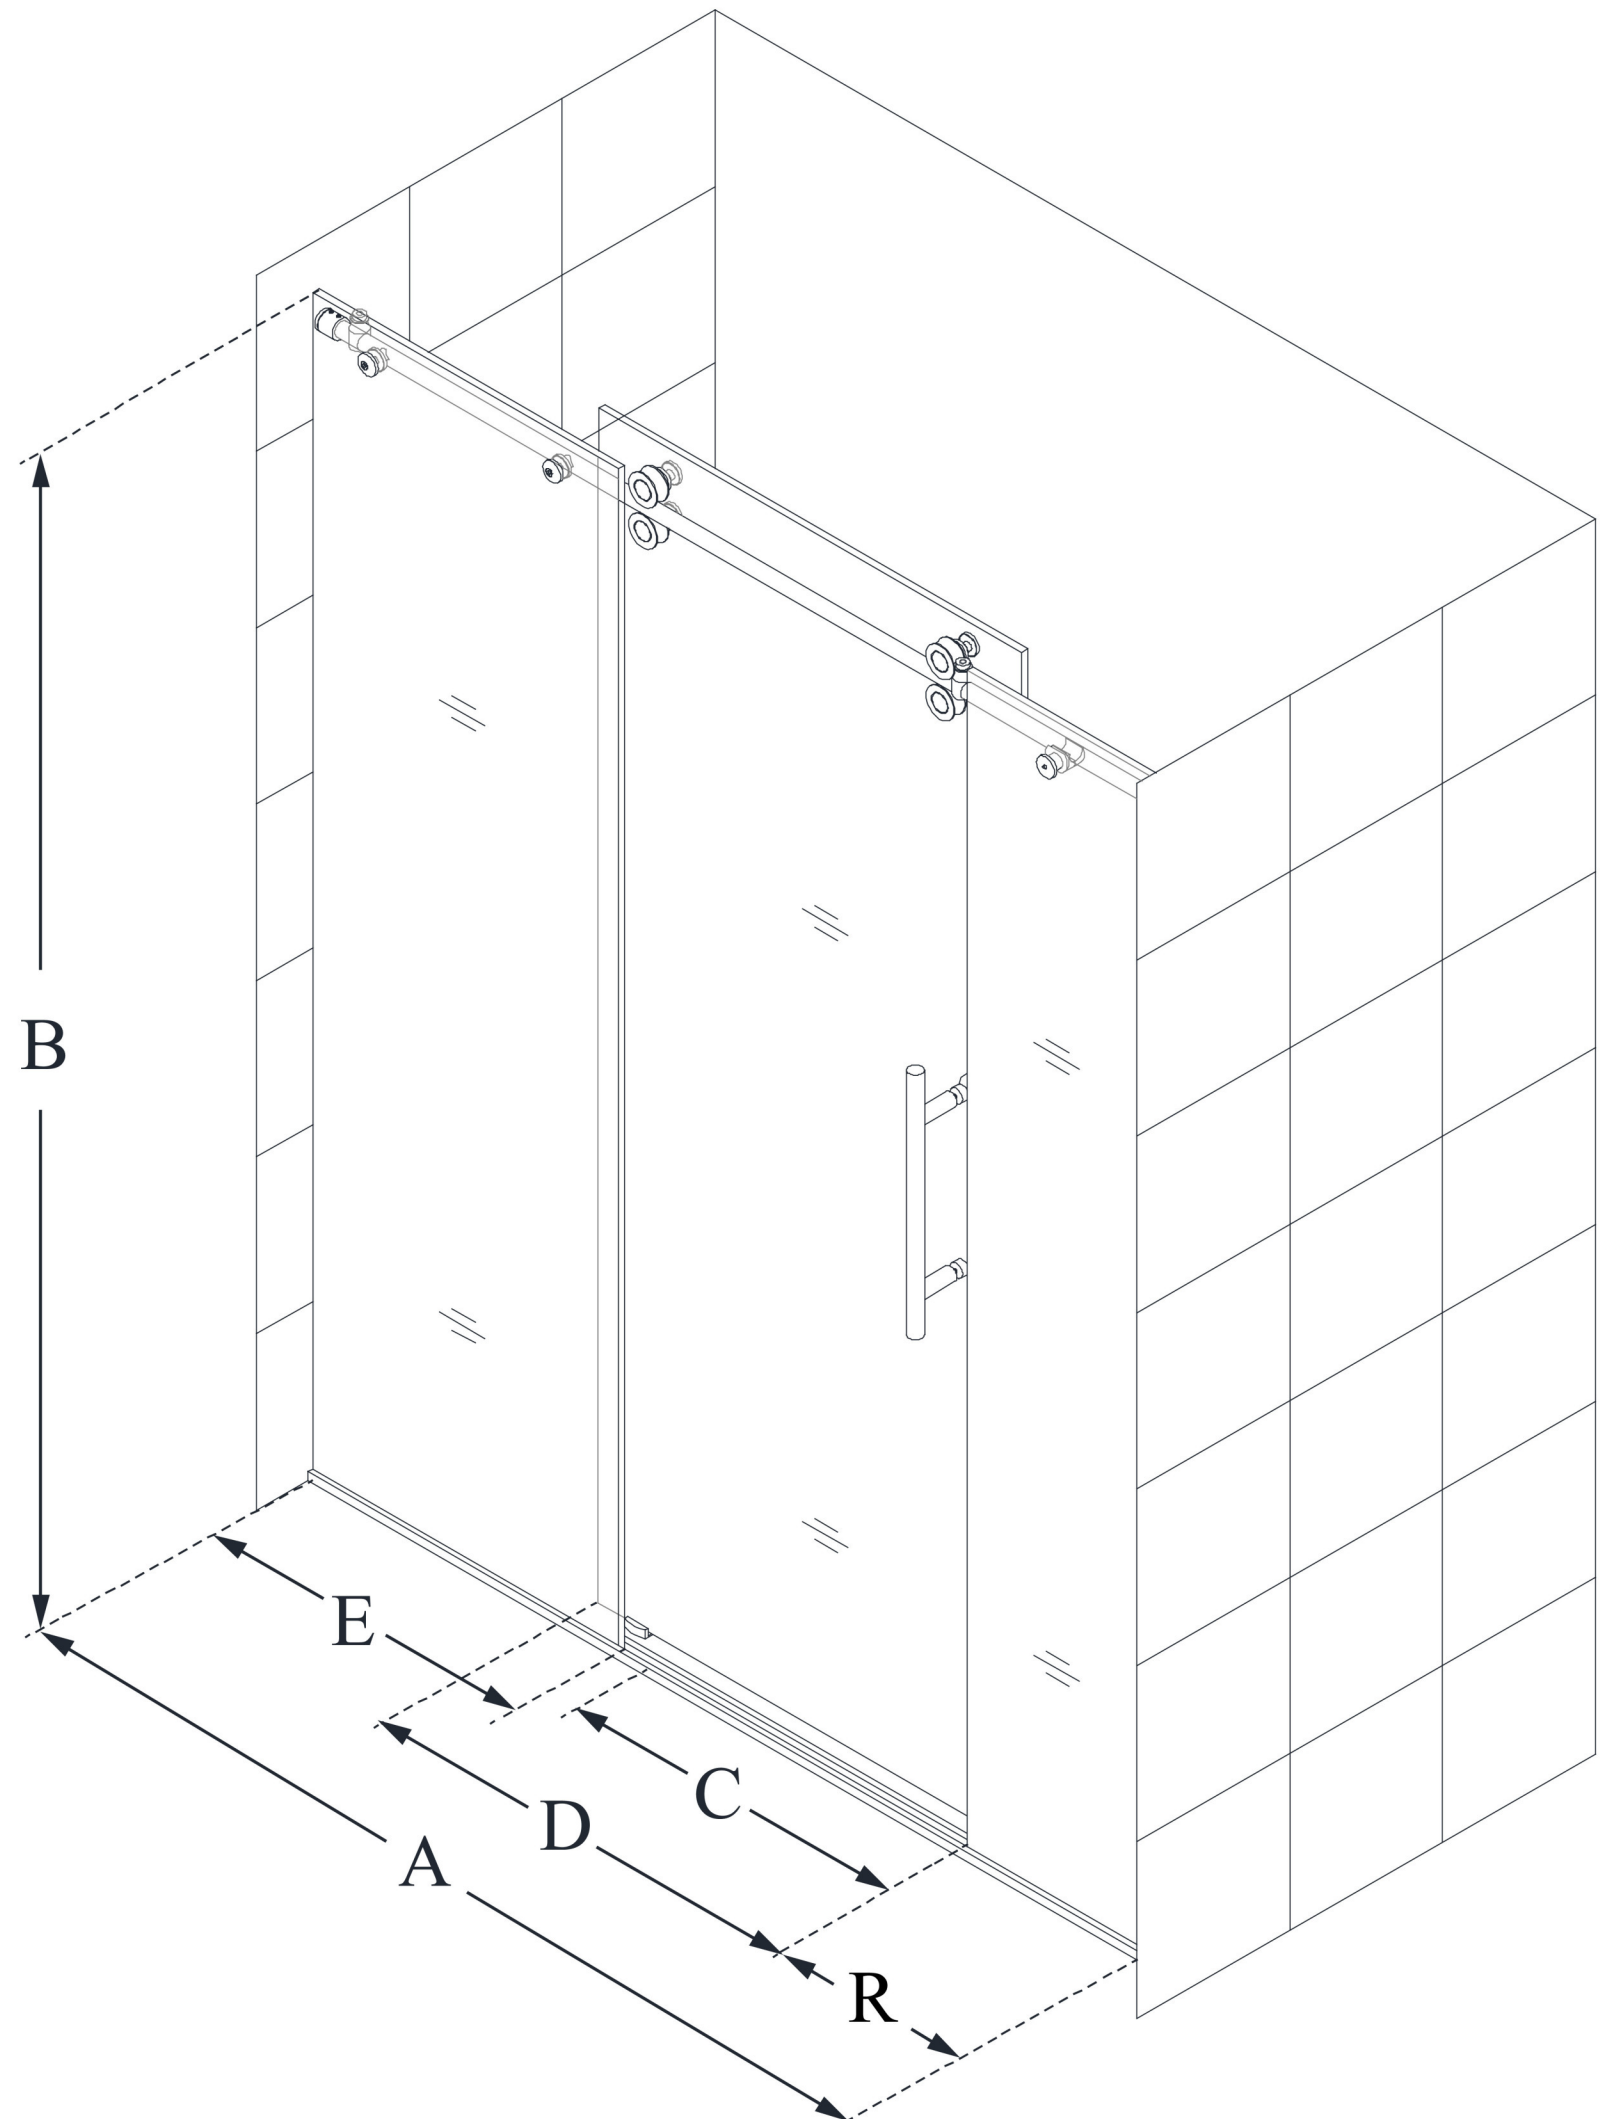

SHDR-60727912

ENIGMA

DreamLine Enigma 68-72 in. W
x 79 in. H Fully Frameless Sliding
Shower Door

SLIDING DOOR

**CONFIGURATION
DIMENSIONS:**

A: 68 - 72 in.

MODEL WIDTH

B: 79 in.

MODEL HEIGHT

C: 22 3/16 - 26 3/16 in.

ACCESS WIDTH

D: 32 9/16 in.

DOOR WIDTH

E: 29 3/8 in.

INLINE PANEL WIDTH

R: 13 3/8 in.

ADDITIONAL INLINE PANEL WIDTH

DreamLine reserves the right to update or modify the hardware or materials pictured without prior notice for the purpose of product improvement and customer satisfaction.