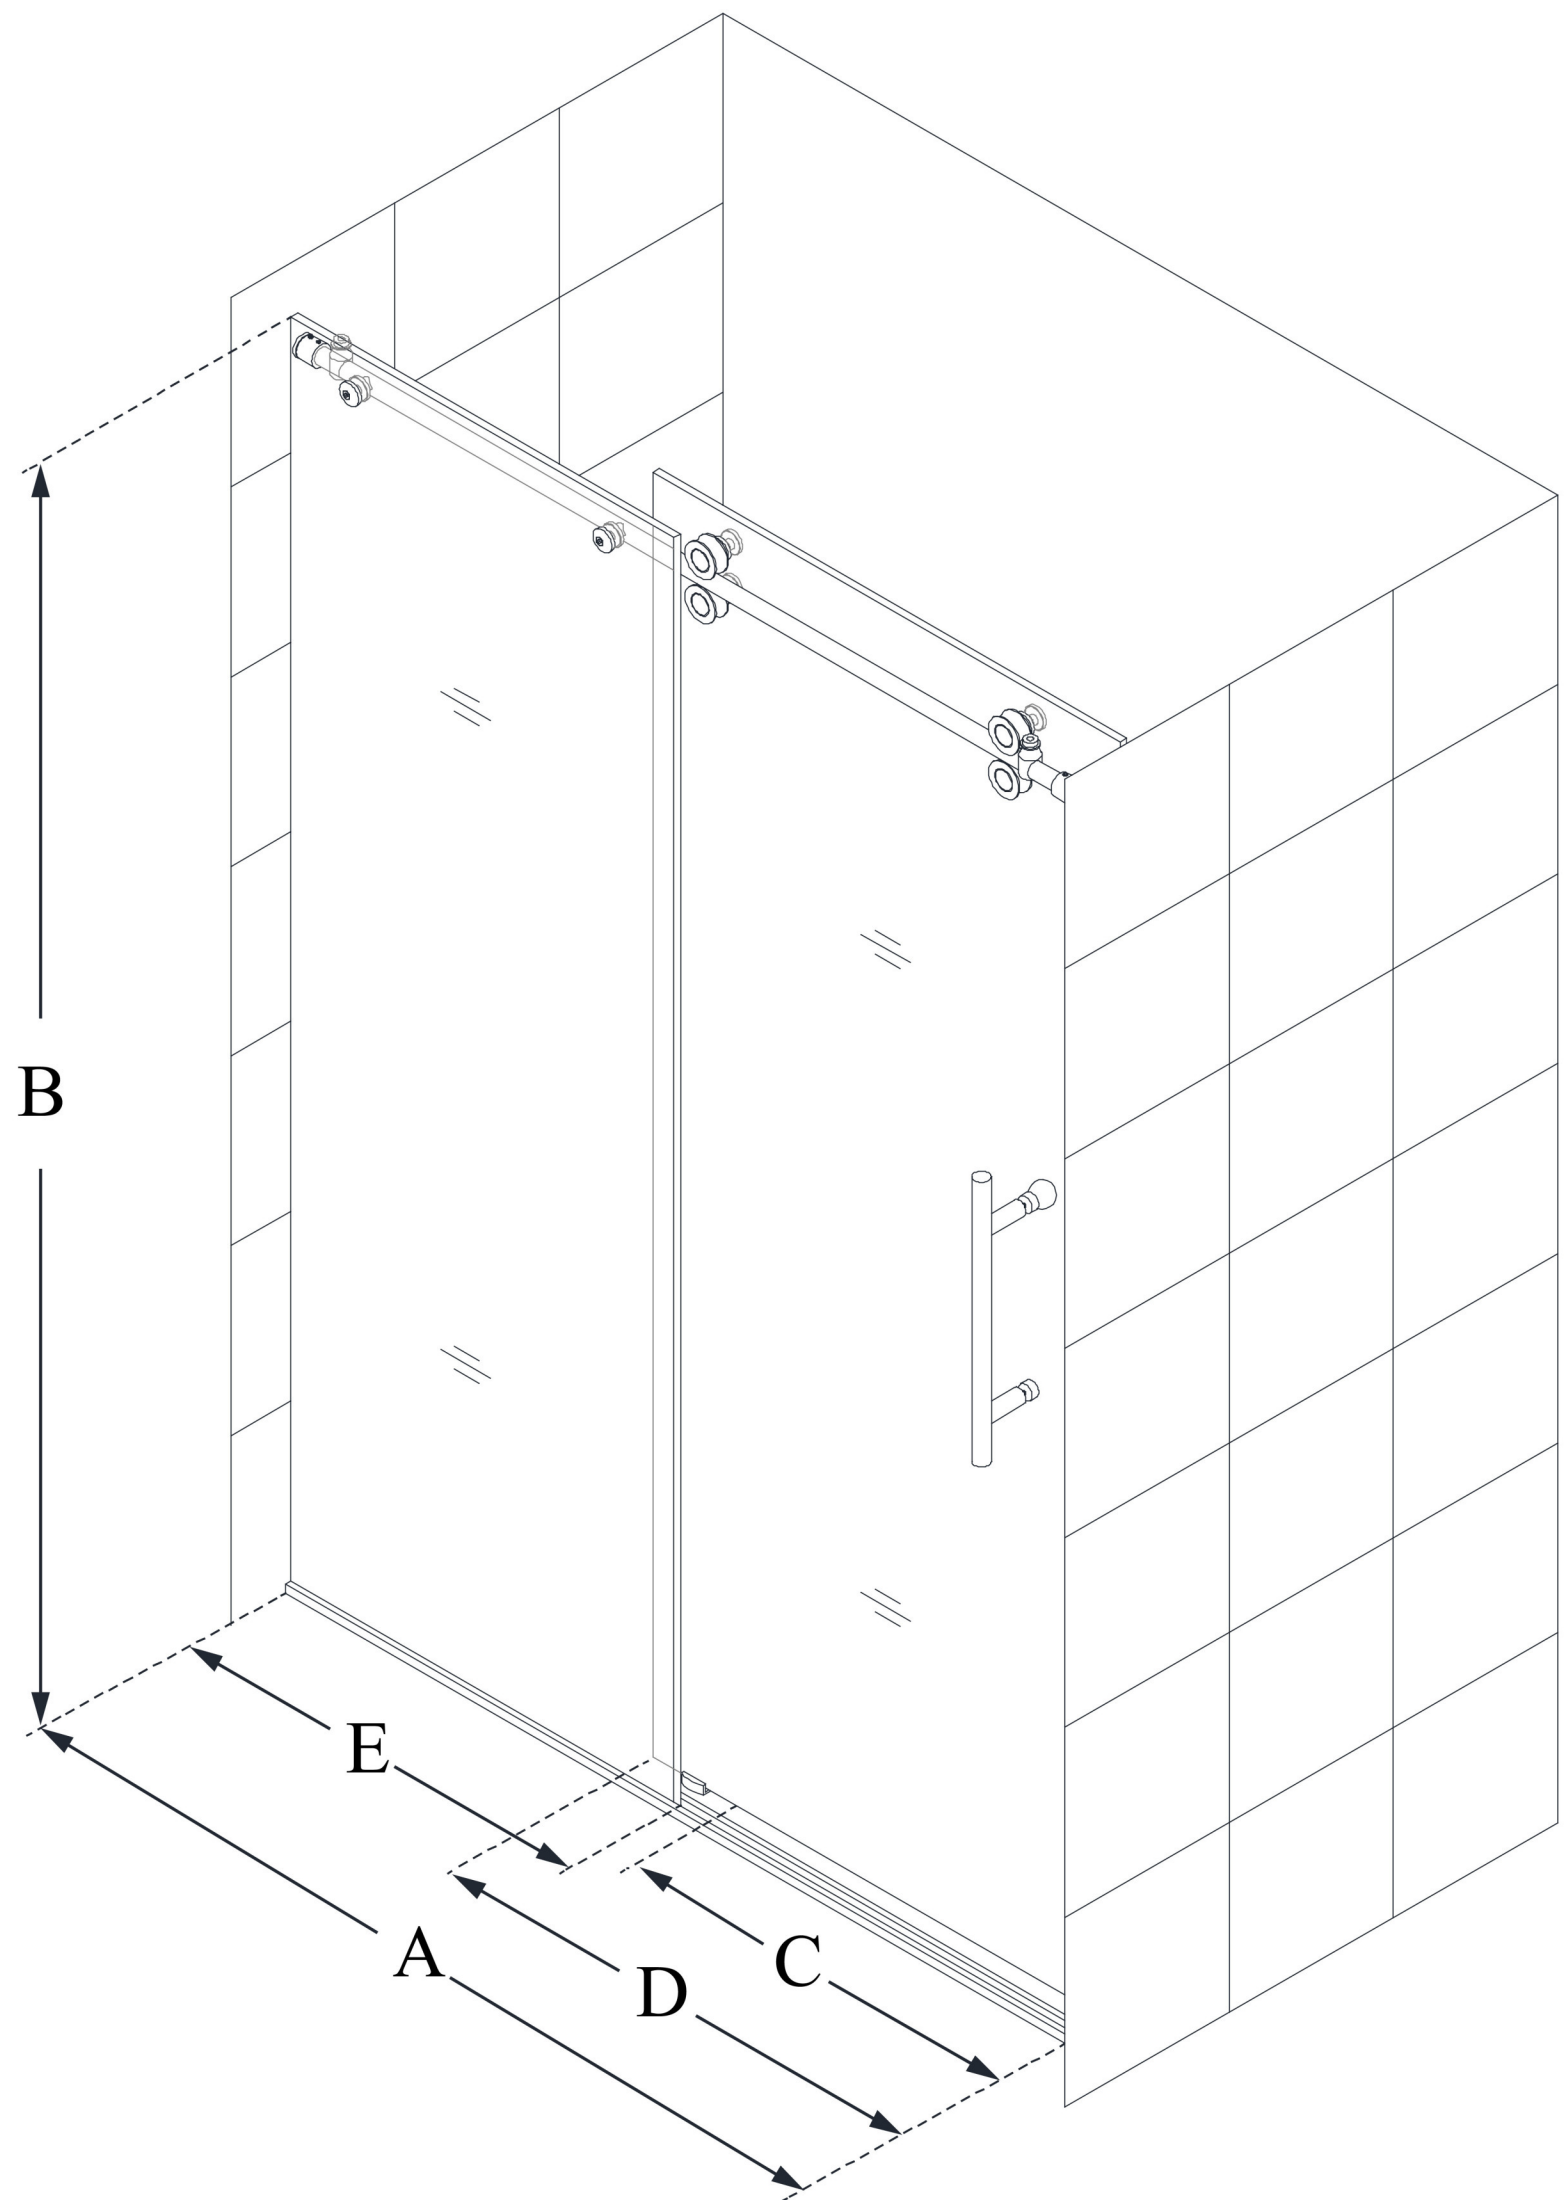

SHDR-60607912

ENIGMA

DreamLine Enigma 56-60 in. W
x 79 in. H Fully Frameless Sliding
Shower Door

SLIDING DOOR

CONFIGURATION DIMENSIONS:

A: 56 - 60 in.

MODEL WIDTH

B: 79 in.

MODEL HEIGHT

C: 22 1/2 - 26 1/2 in.

ACCESS WIDTH

D: 32 9/16 in.

DOOR WIDTH

E: 29 3/8 in.

INLINE PANEL WIDTH

DreamLine reserves the right to update or modify the hardware or materials pictured without prior notice for the purpose of product improvement and customer satisfaction.