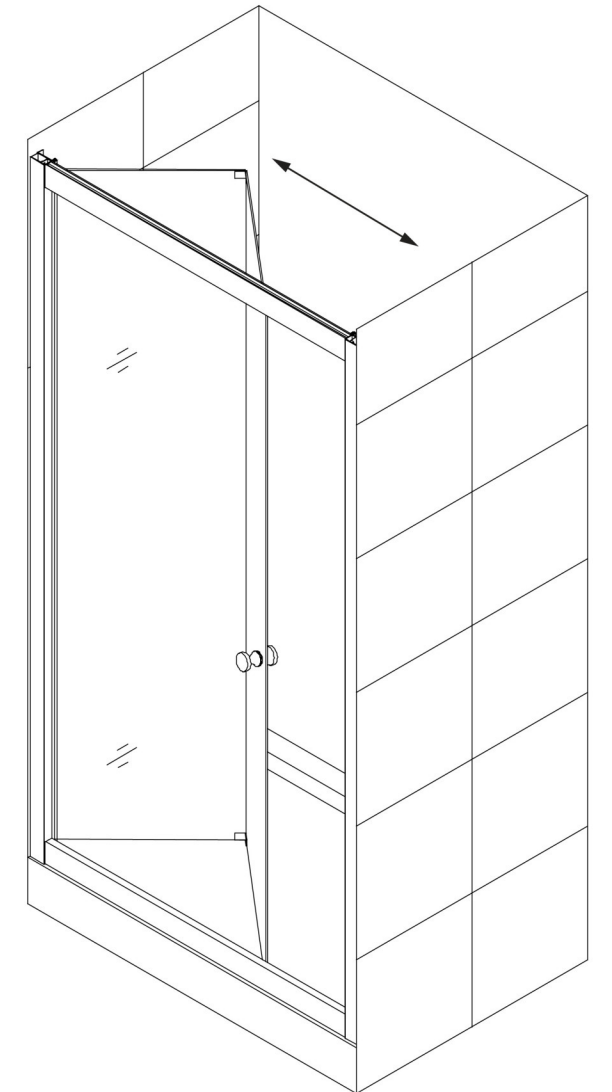

SHDR-4532726

BUTTERFLY

DreamLine Butterfly 30 - 31 1/2
in. W x 72 in. H Frameless Bi-Fold
Shower Door

BI-FOLD DOOR

CONFIGURATION DIMENSIONS:

A: 30 - 31 1/2 in.

MODEL WIDTH

B: 72 in.

MODEL HEIGHT

C: 22 1/2 in.

ACCESS WIDTH

D: 26 1/2 in.

FOLDING DOOR PANEL WIDTH

DreamLine reserves the right to update or modify the hardware or materials pictured without prior notice for the purpose of product improvement and customer satisfaction.