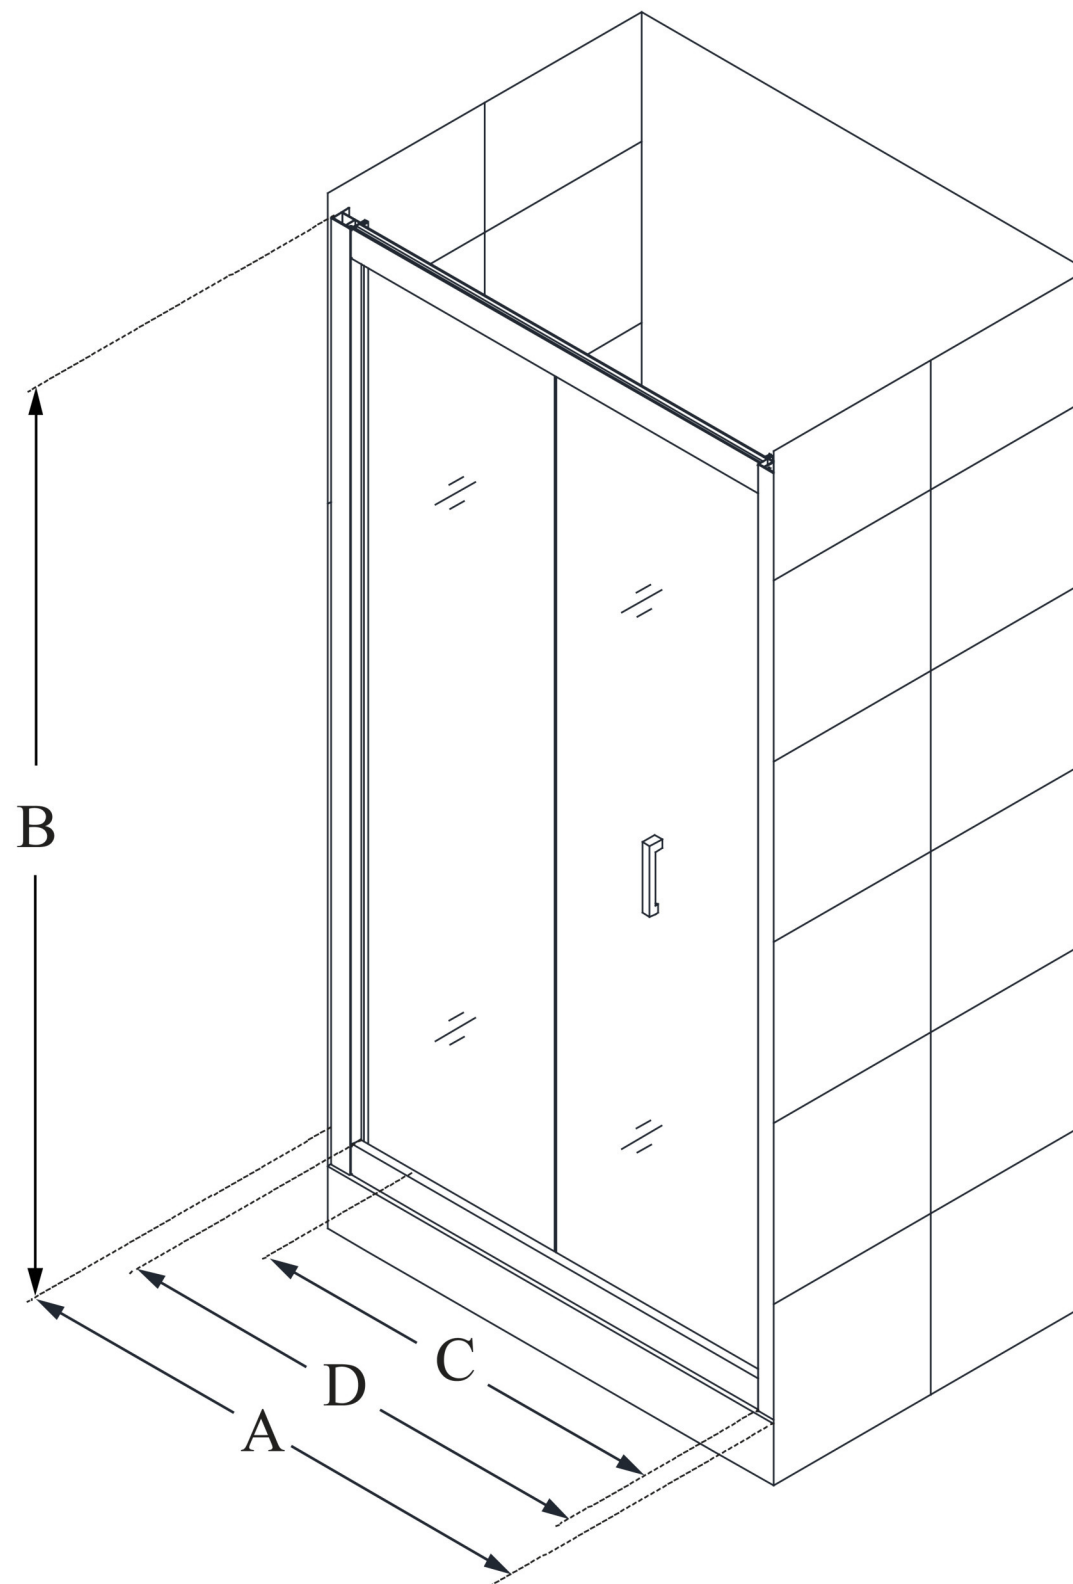

SHDR-4532726

BUTTERFLY

DreamLine Butterfly 30 - 31 1/2
in. W x 72 in. H Frameless Bi-Fold
Shower Door

BI-FOLD DOOR

CONFIGURATION DIMENSIONS:

A: 30 - 31 1/2 in.

MODEL WIDTH

B: 72 in.

MODEL HEIGHT

C: 22 1/2 in.

ACCESS WIDTH

D: 26 1/2 in.

FOLDING DOOR PANEL WIDTH

DreamLine reserves the right to update or modify the hardware or materials pictured without prior notice for the purpose of product improvement and customer satisfaction.