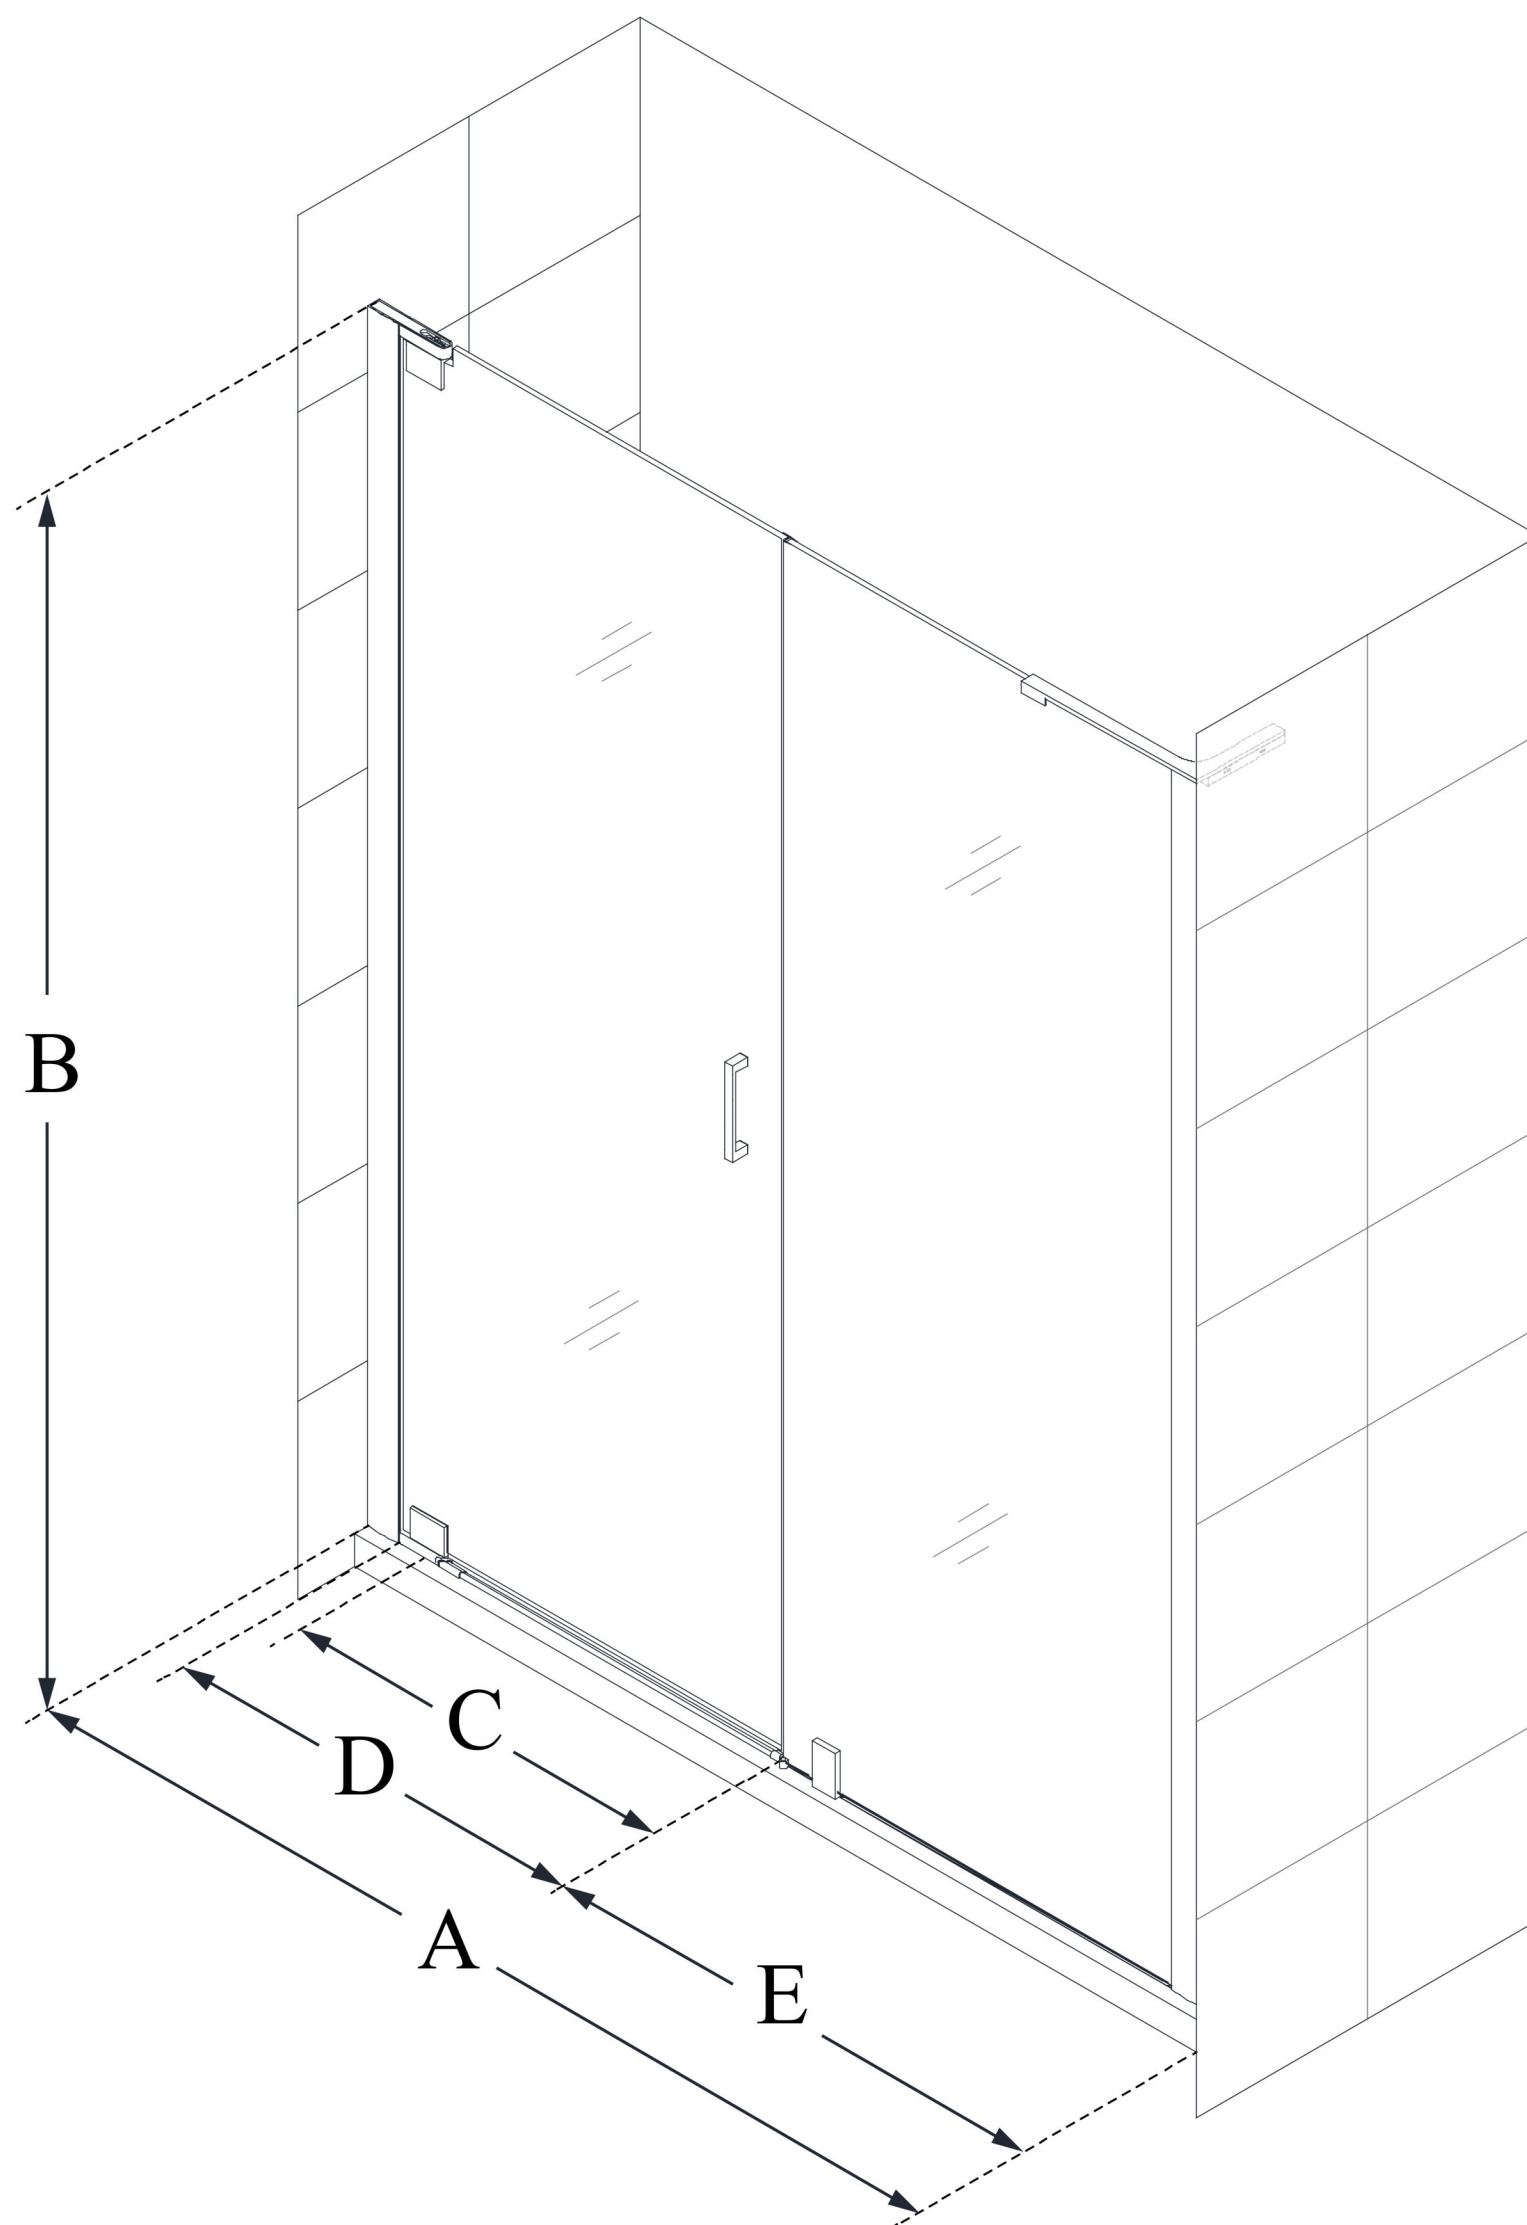

## **ELEGANCE-LS**

DreamLine Elegance-LS 63 3/4 -  
65 3/4 in. W x 72 in. H Frameless  
Pivot Shower Door

**PIVOT DOOR**

### **CONFIGURATION DIMENSIONS:**

**A: 63 3/4 in. - 65 3/4 in.**

MODEL WIDTH

**B: 72 in.**

MODEL HEIGHT

**C: 28 1/4 in.**

ACCESS WIDTH

**D: 31 1/4 in.**

DOOR WIDTH

**E: 30 in.**

INLINE PANEL WIDTH

DreamLine reserves the right to update or modify the hardware or materials pictured without prior notice for the purpose of product improvement and customer satisfaction.