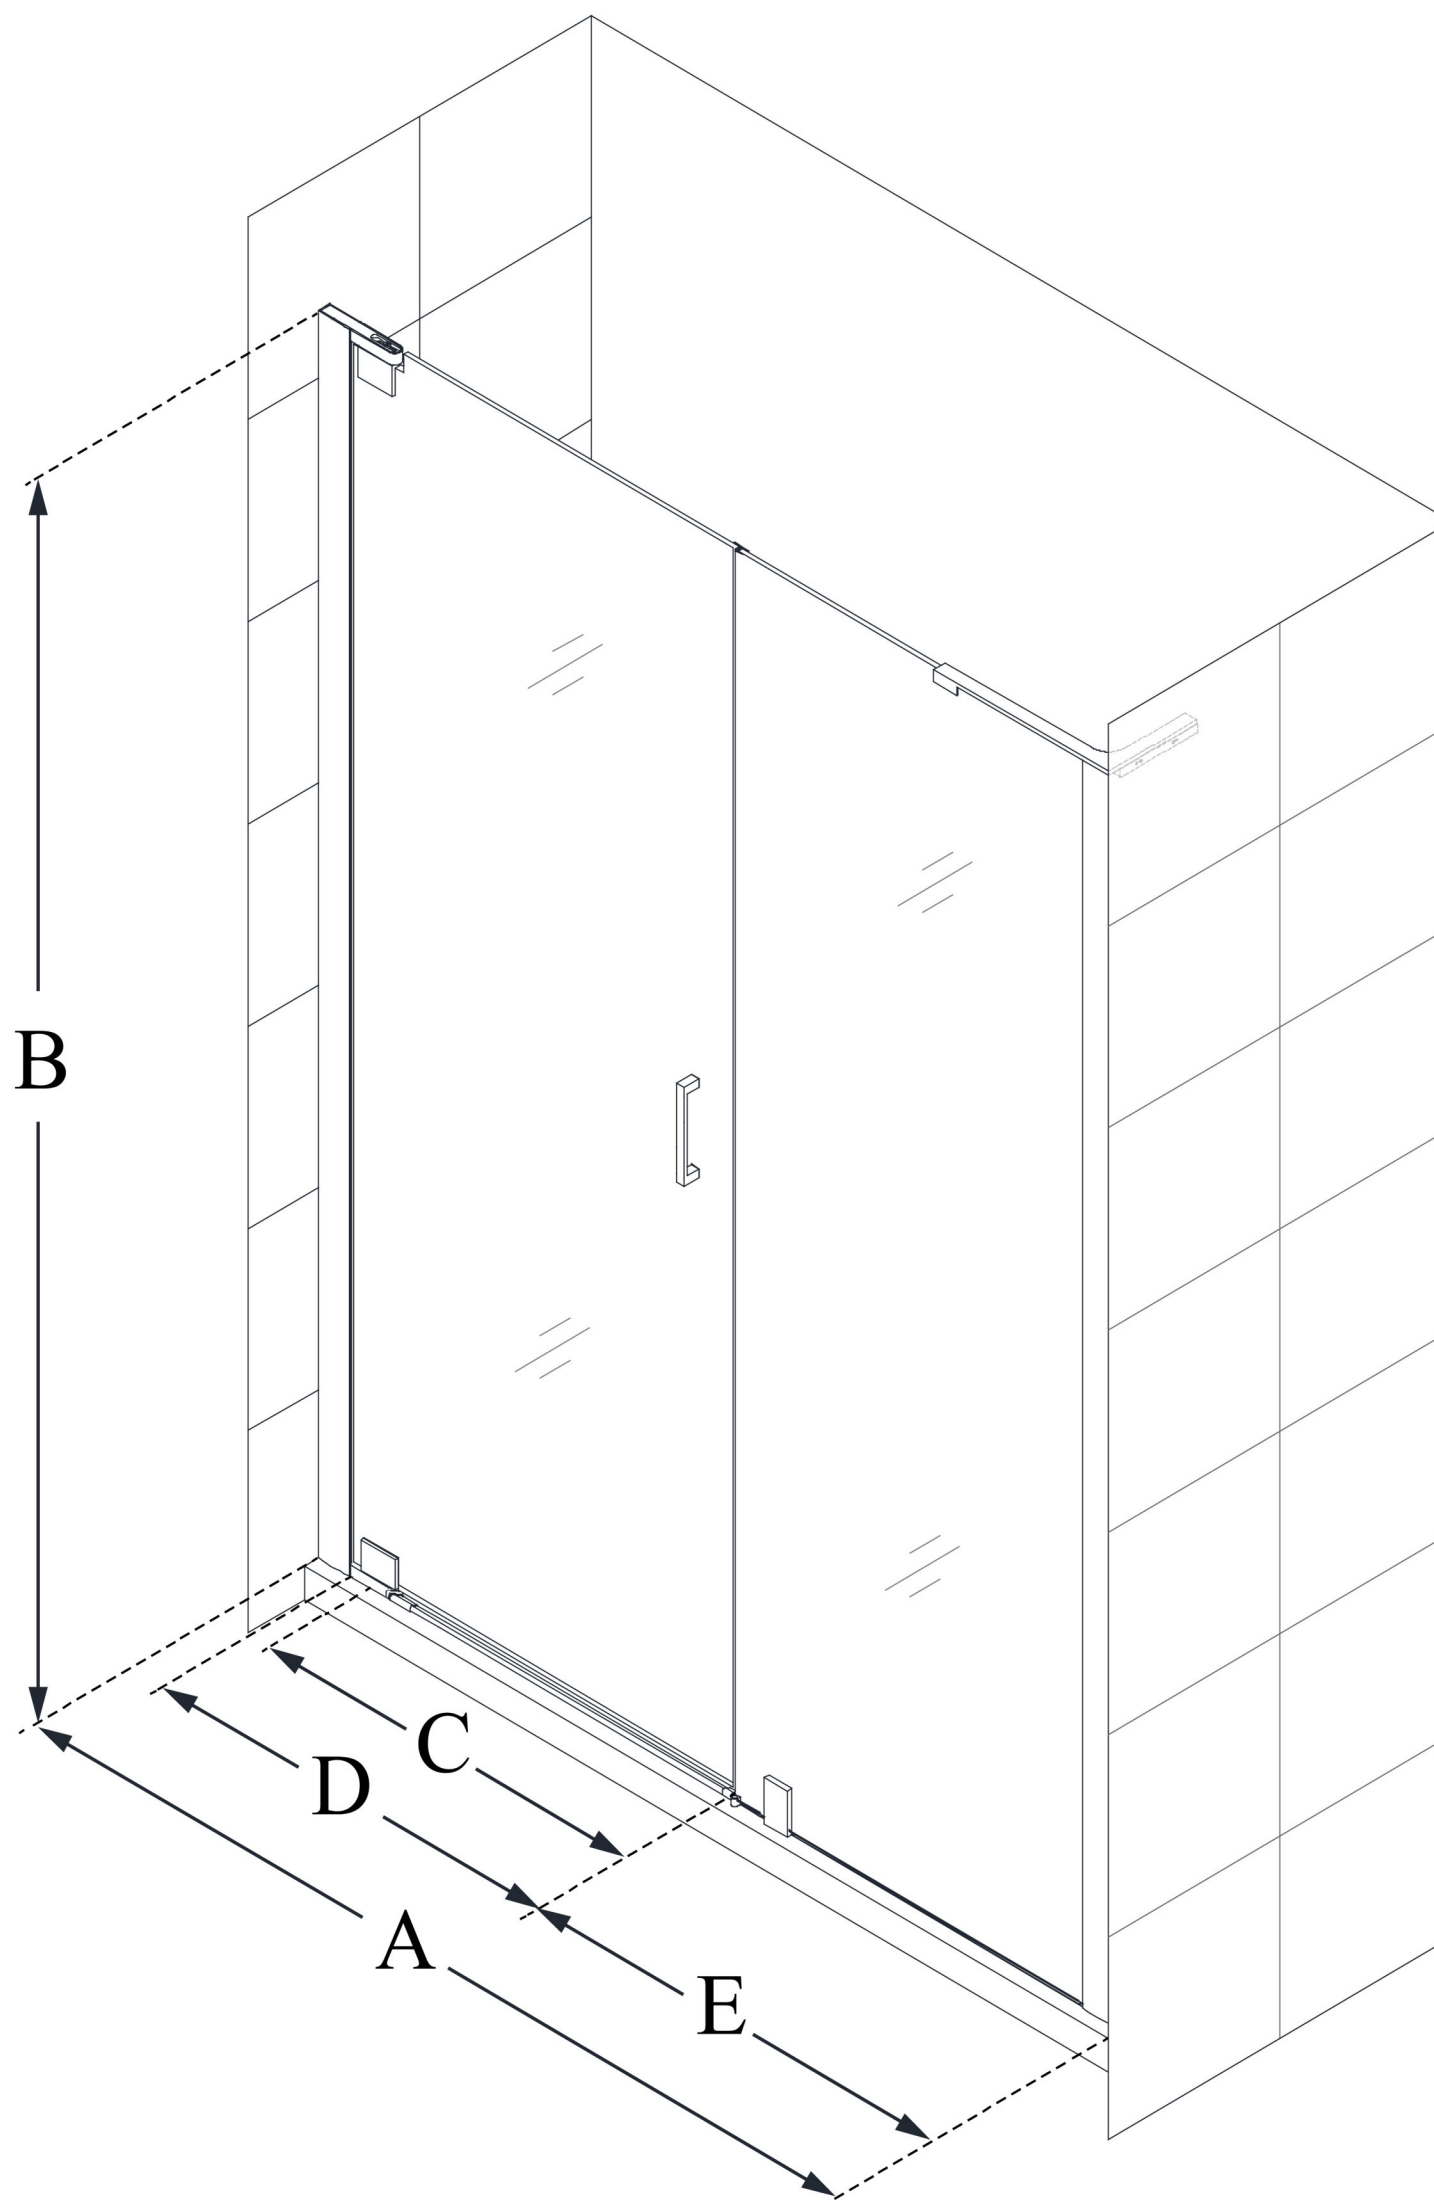

SHDR-4335240

ELEGANCE-LS

DreamLine Elegance-LS 57 3/4 -
59 3/4 in. W x 72 in. H Frameless
Pivot Shower Door

PIVOT DOOR

CONFIGURATION DIMENSIONS:

A: 57 3/4 in. - 59 3/4 in.

MODEL WIDTH

B: 72 in.

MODEL HEIGHT

C: 28 1/4 in.

ACCESS WIDTH

D: 31 1/4 in.

DOOR WIDTH

E: 24 in.

INLINE PANEL WIDTH

DreamLine reserves the right to update or modify the hardware or materials pictured without prior notice for the purpose of product improvement and customer satisfaction.