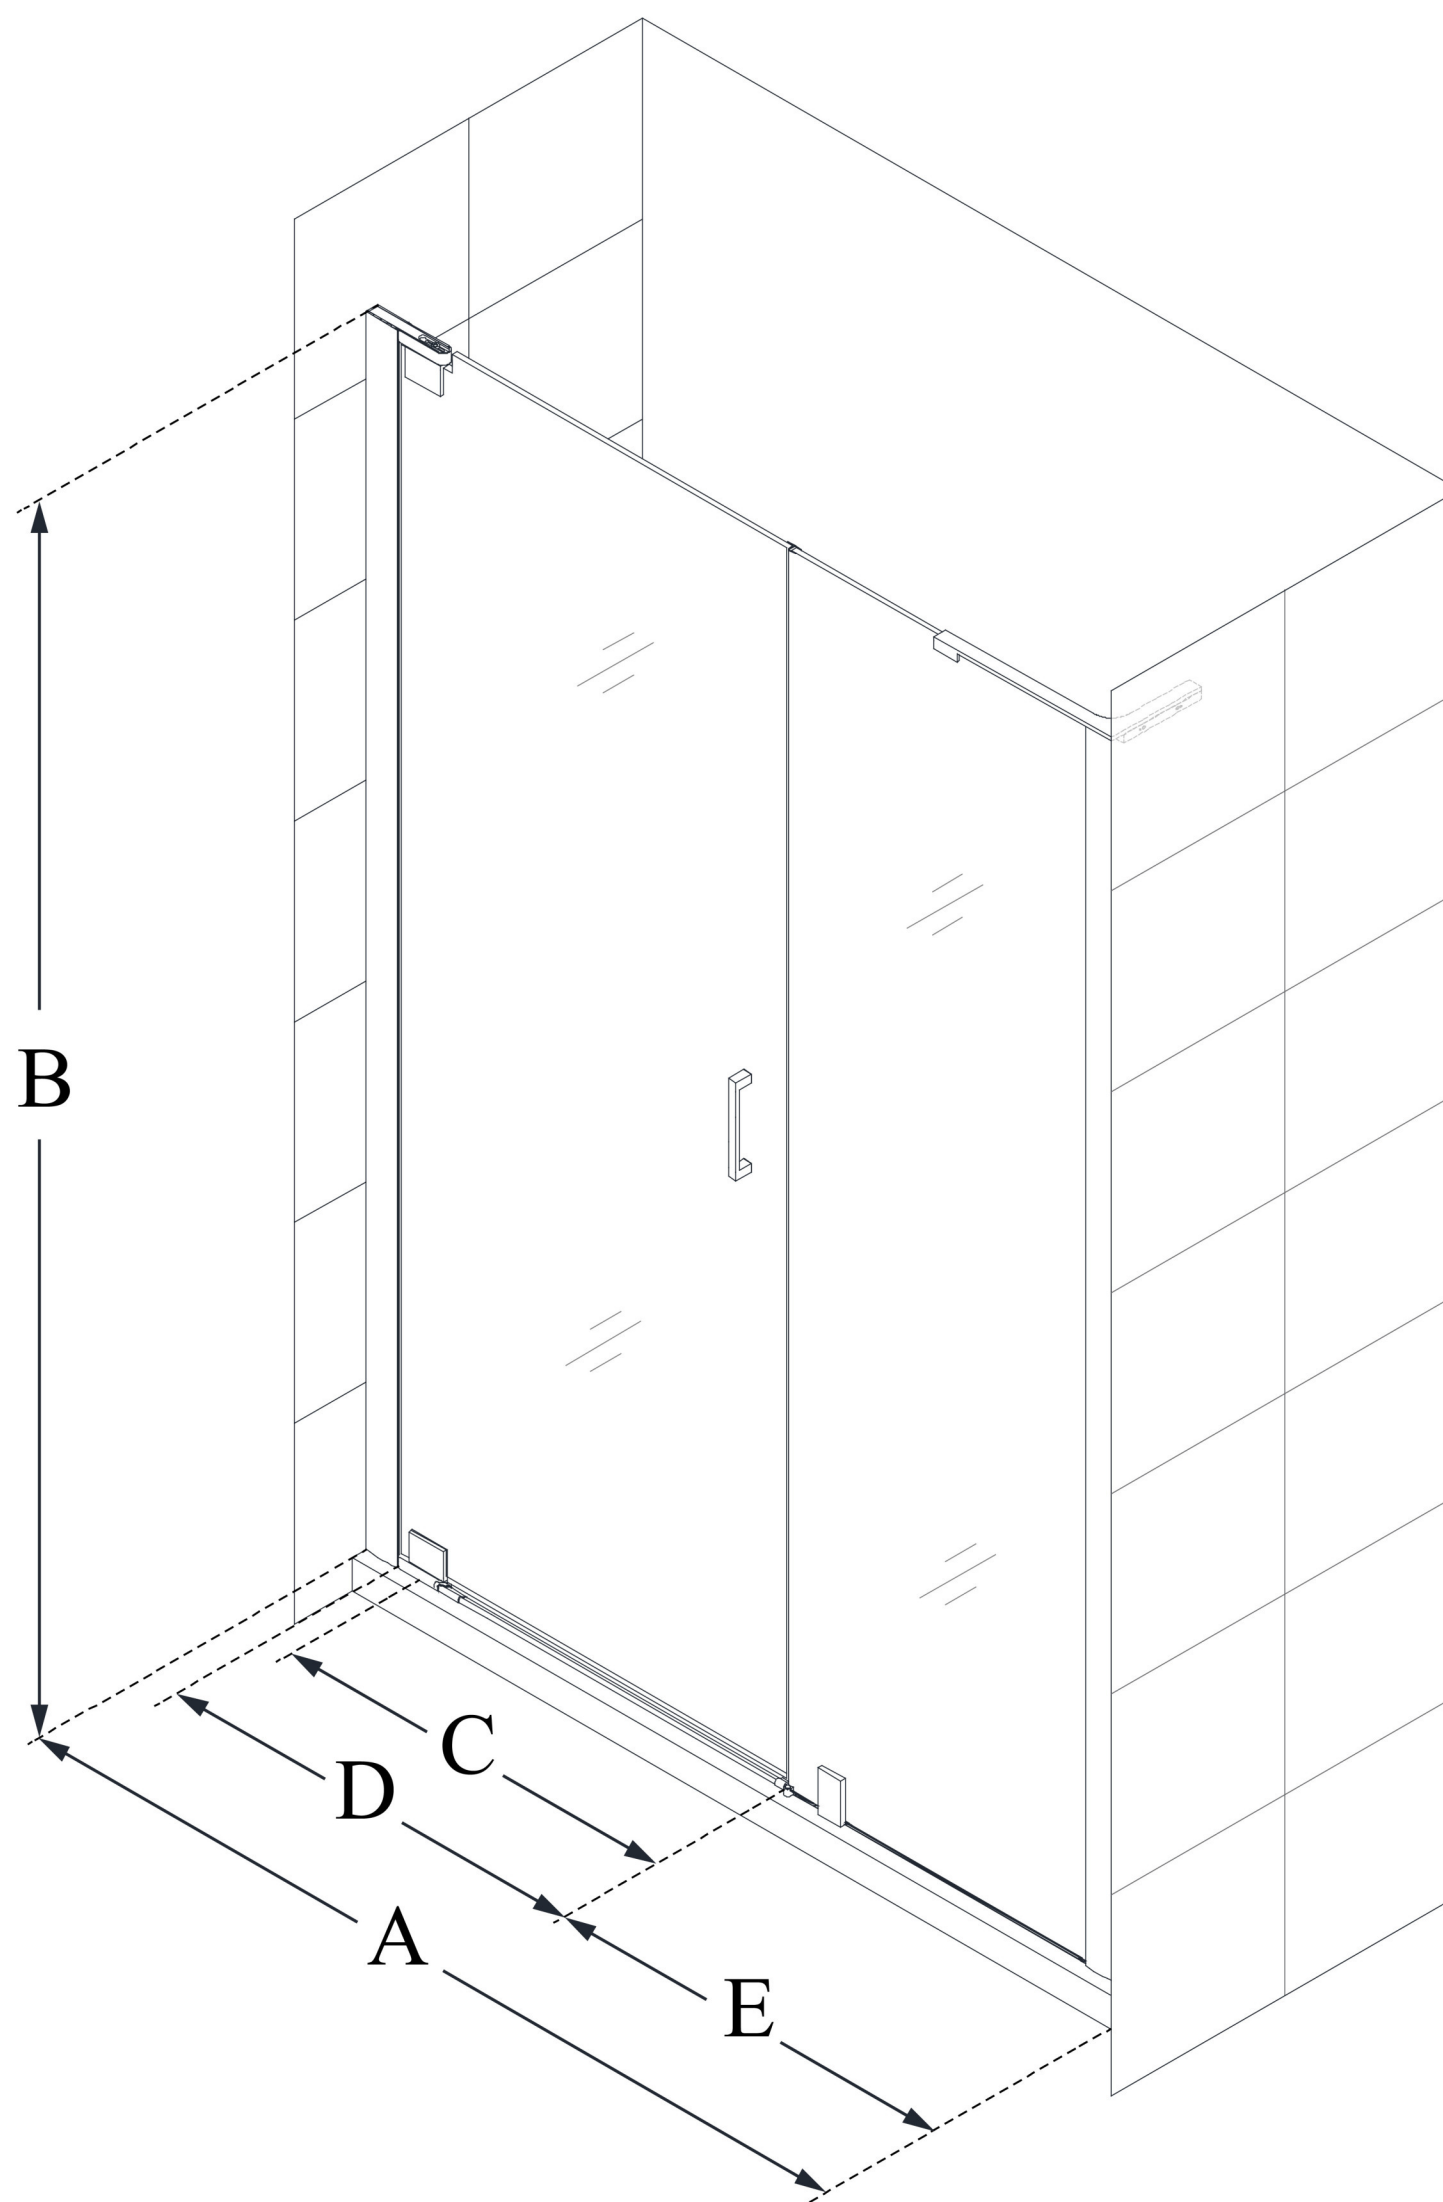

SHDR-4335180

ELEGANCE-LS

DreamLine Elegance-LS 51 3/4 -
53 3/4 in. W x 72 in. H Frameless
Pivot Shower Door

PIVOT DOOR

CONFIGURATION DIMENSIONS:

A: 51 3/4 in. - 53 3/4 in.

MODEL WIDTH

B: 72 in.

MODEL HEIGHT

C: 28 1/4 in.

ACCESS WIDTH

D: 31 1/4 in.

DOOR WIDTH

E: 18 in.

INLINE PANEL WIDTH

DreamLine reserves the right to update or modify the hardware or materials pictured without prior notice for the purpose of product improvement and customer satisfaction.