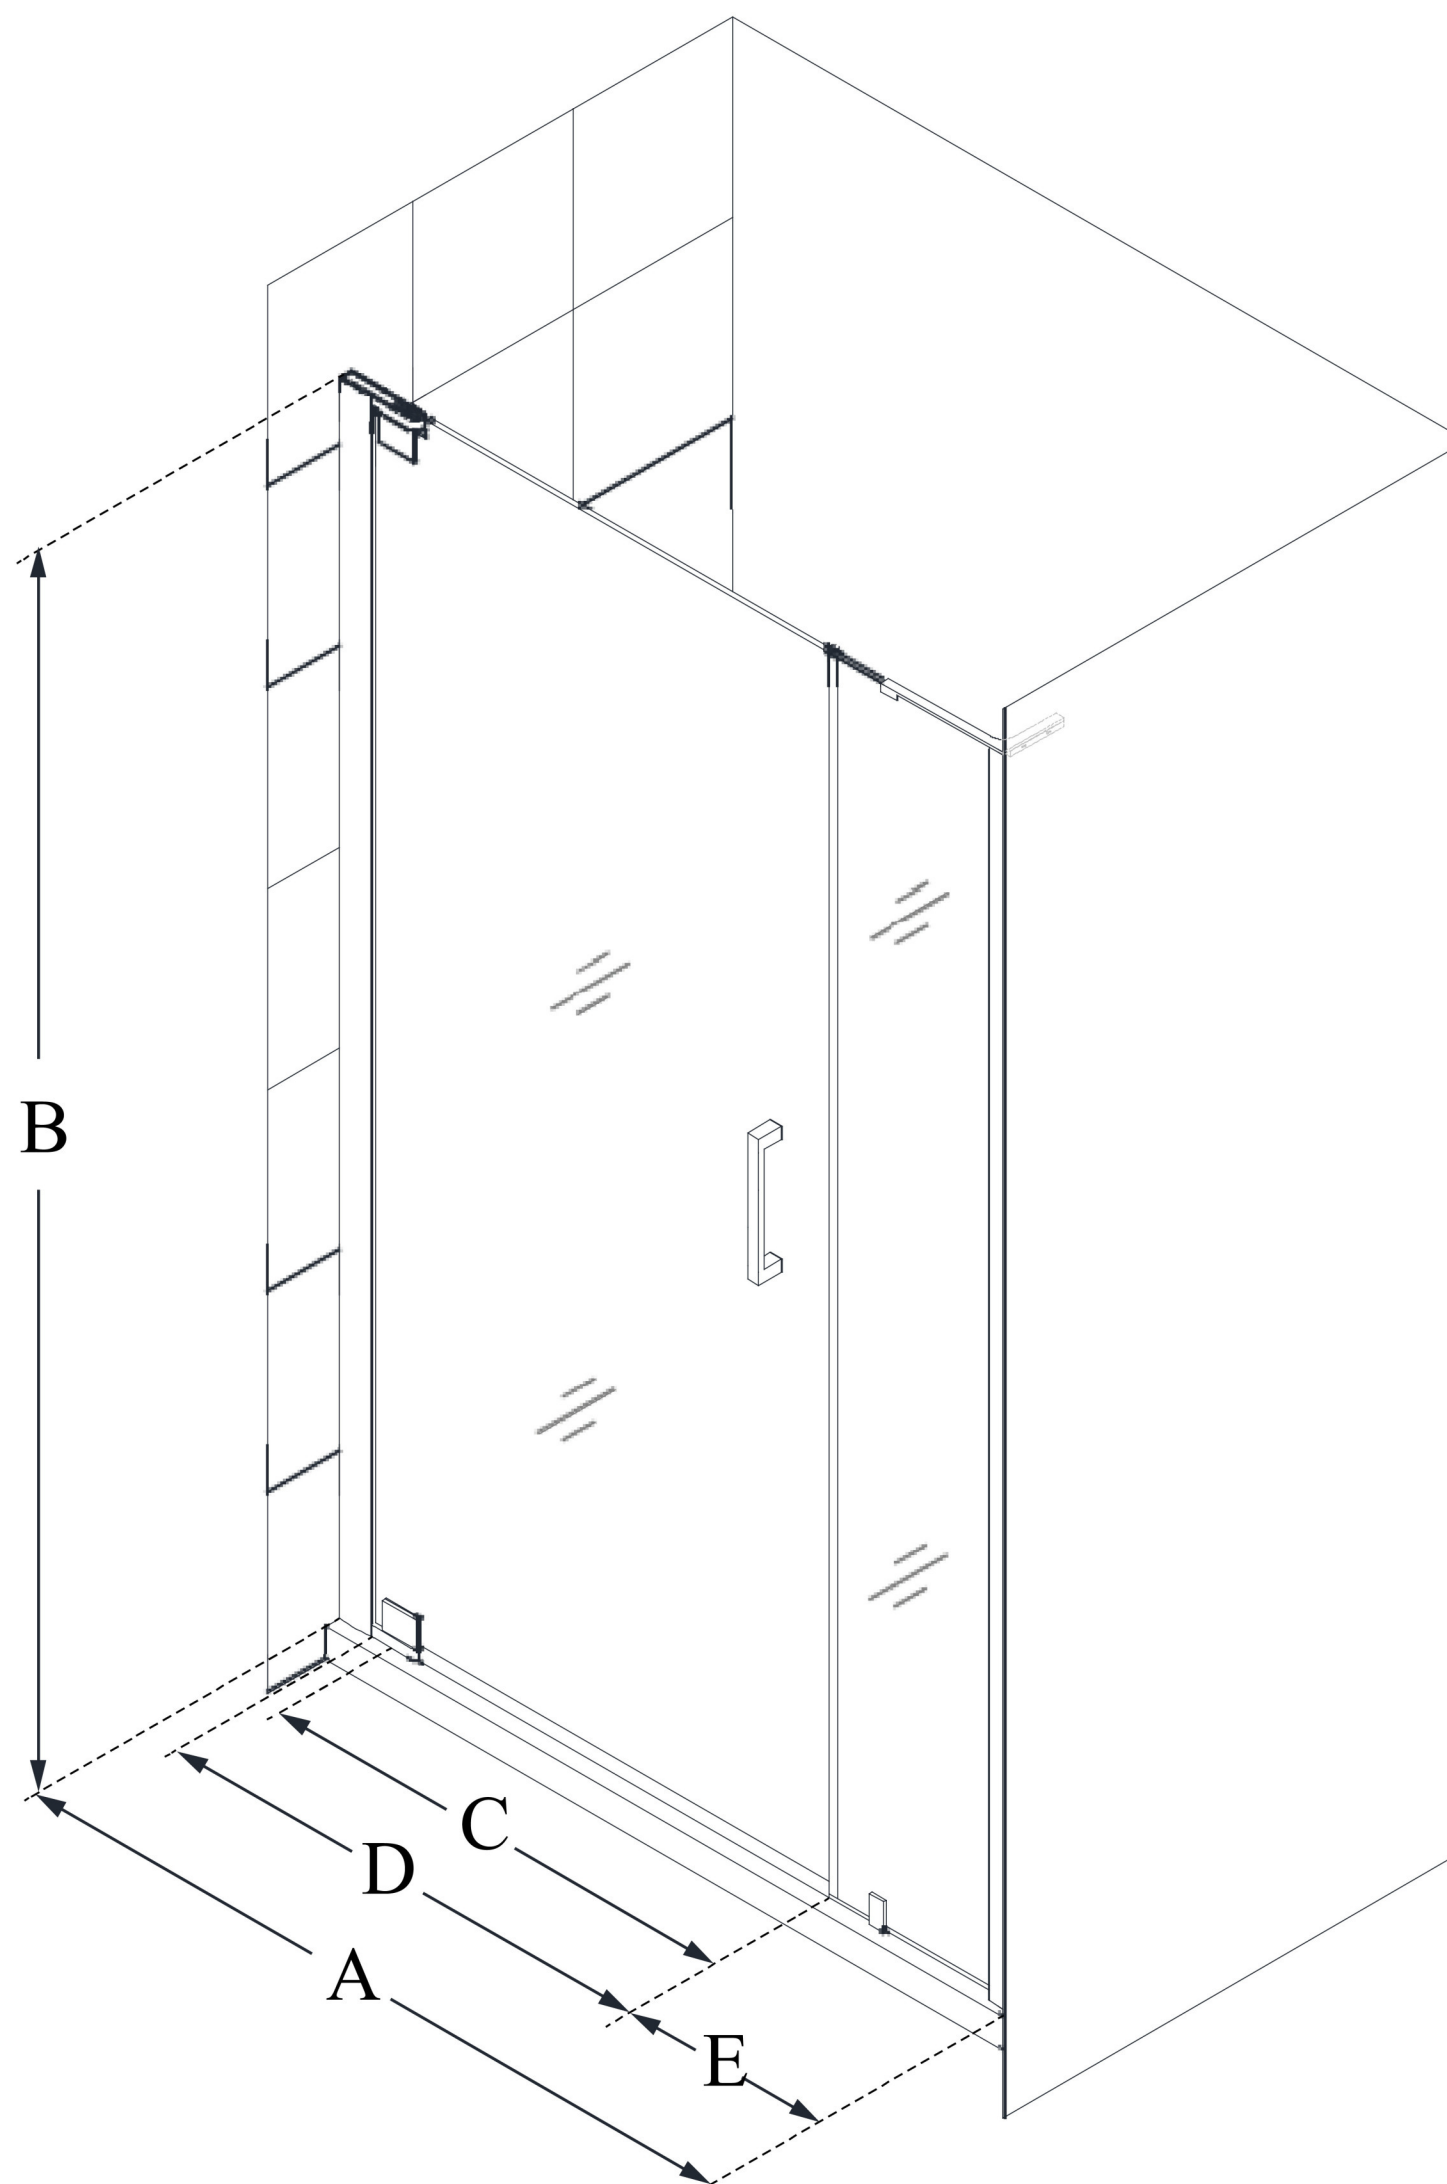

## **ELEGANCE-LS**

DreamLine Elegance-LS 45 3/4 -  
47 3/4 in. W x 72 in. H Frameless  
Pivot Shower Door

**PIVOT DOOR**

### **CONFIGURATION DIMENSIONS:**

**A: 45 3/4 in. - 47 3/4 in.**

MODEL WIDTH

**B: 72 in.**

MODEL HEIGHT

**C: 28 1/4 in.**

ACCESS WIDTH

**D: 31 1/4 in.**

DOOR WIDTH

**E: 12 in.**

INLINE PANEL WIDTH

DreamLine reserves the right to update or modify the hardware or materials pictured without prior notice for the purpose of product improvement and customer satisfaction.