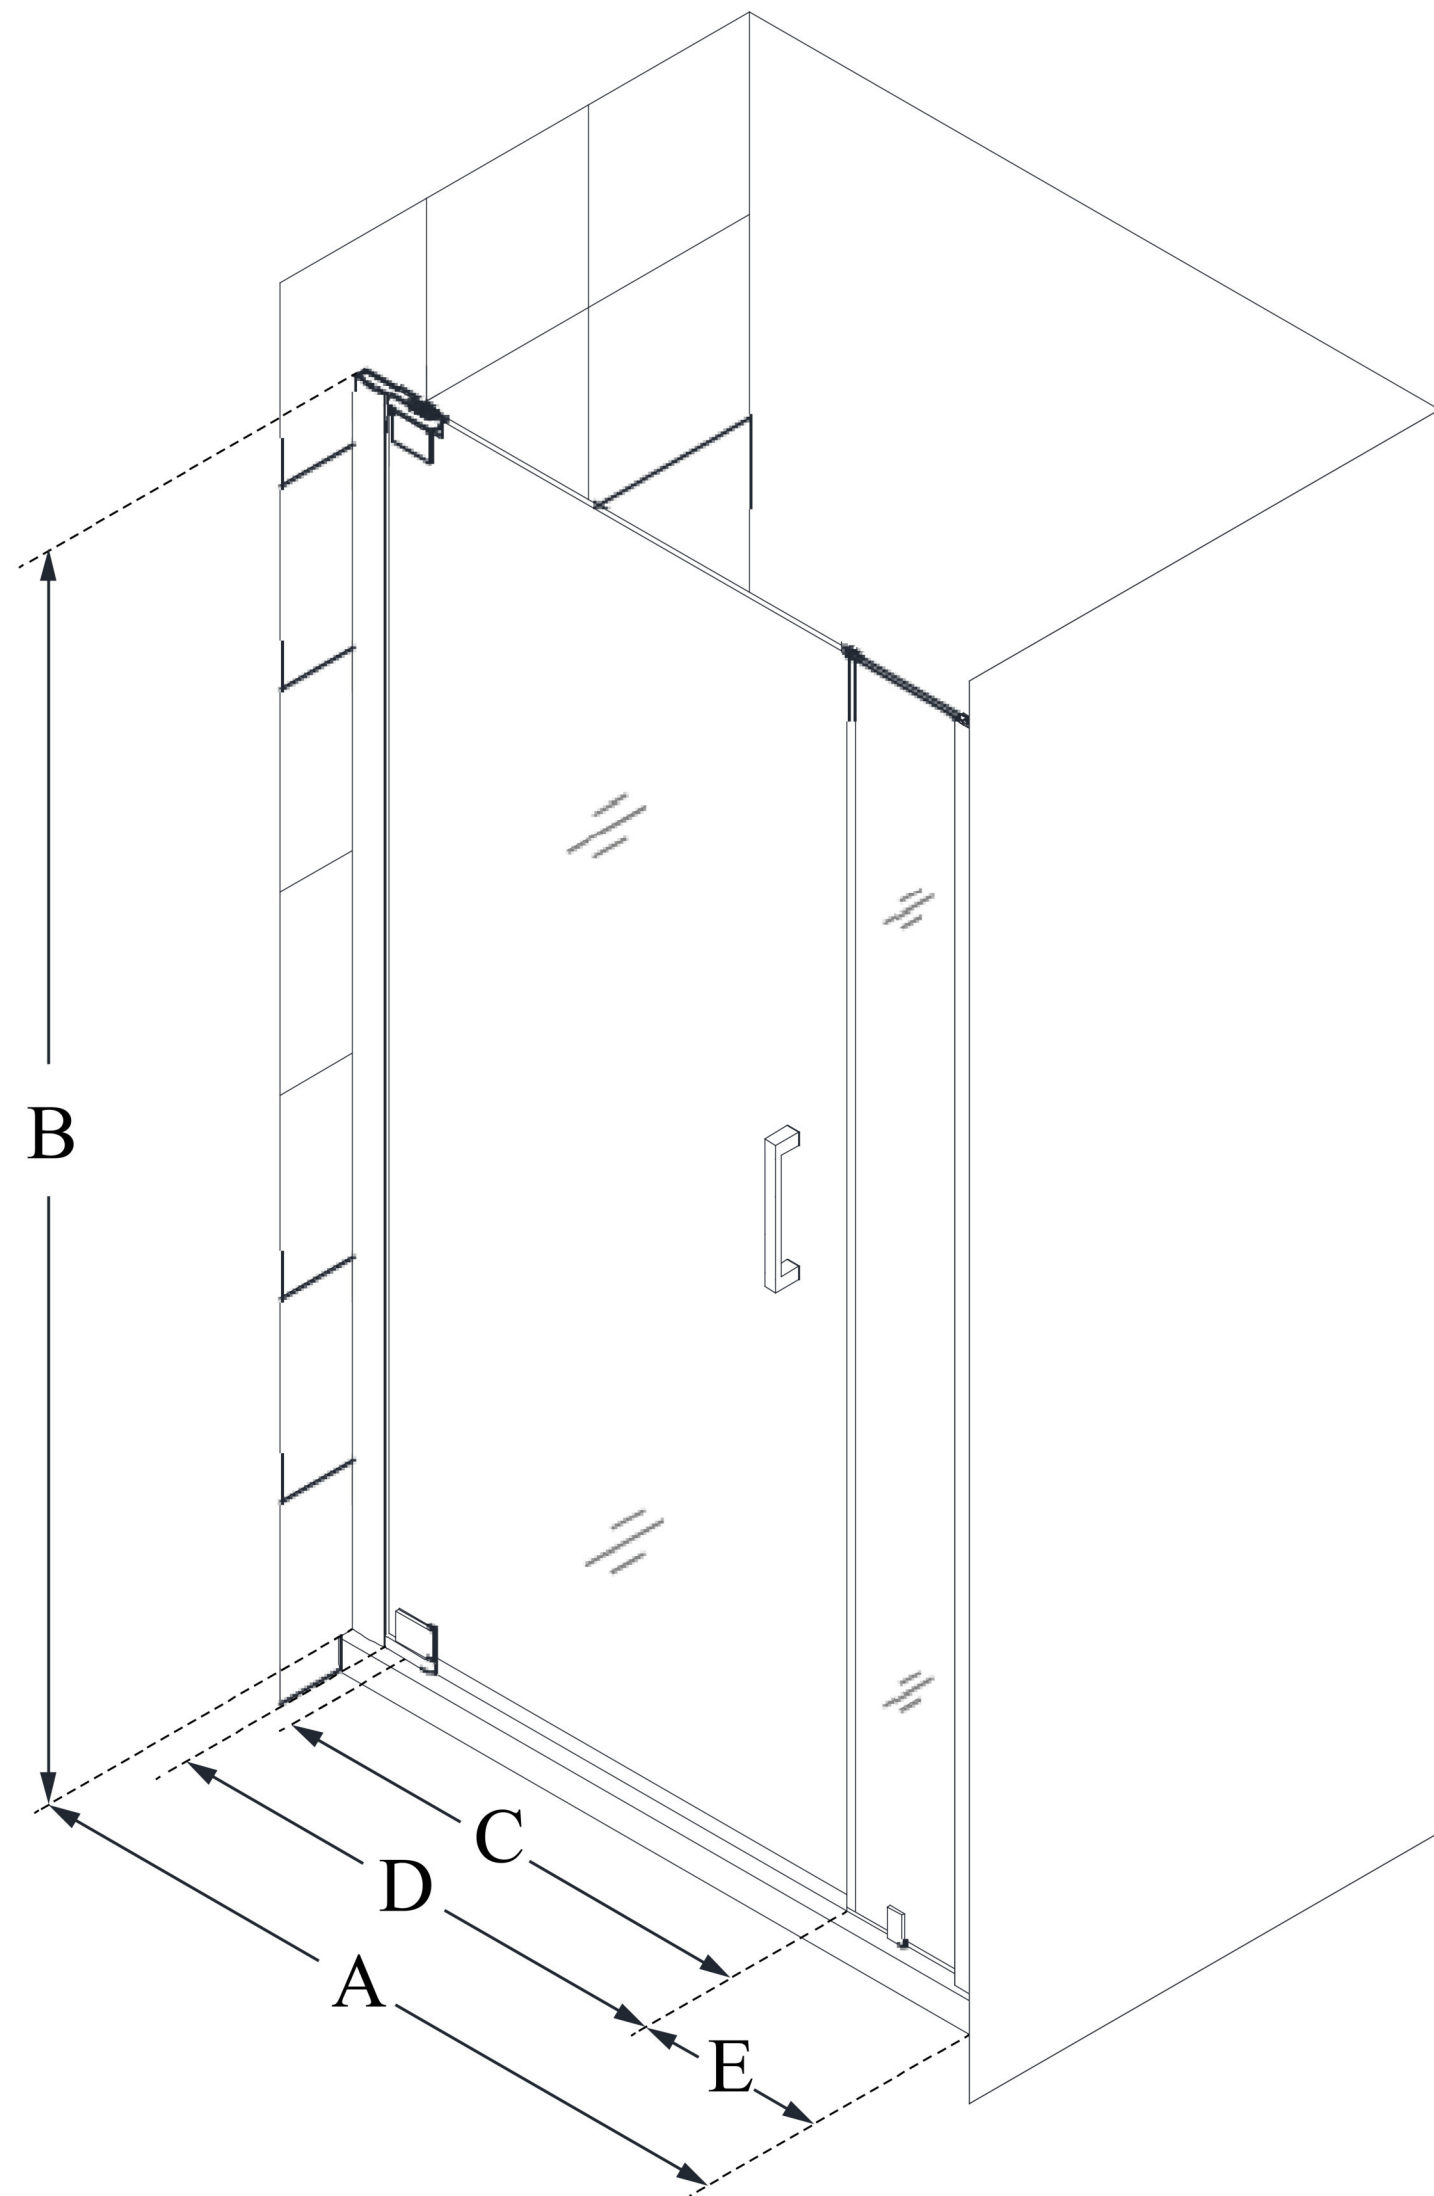

SHDR-4335060

ELEGANCE-LS

DreamLine Elegance-LS 39 3/4 -
41 3/4 in. W x 72 in. H Frameless
Pivot Shower Door

PIVOT DOOR

CONFIGURATION DIMENSIONS:

A: 39 3/4 in. - 41 3/4 in.

MODEL WIDTH

B: 72 in.

MODEL HEIGHT

C: 28 1/4 in.

ACCESS WIDTH

D: 31 1/4 in.

DOOR WIDTH

E: 6 in.

INLINE PANEL WIDTH

DreamLine reserves the right to update or modify the hardware or materials pictured without prior notice for the purpose of product improvement and customer satisfaction.