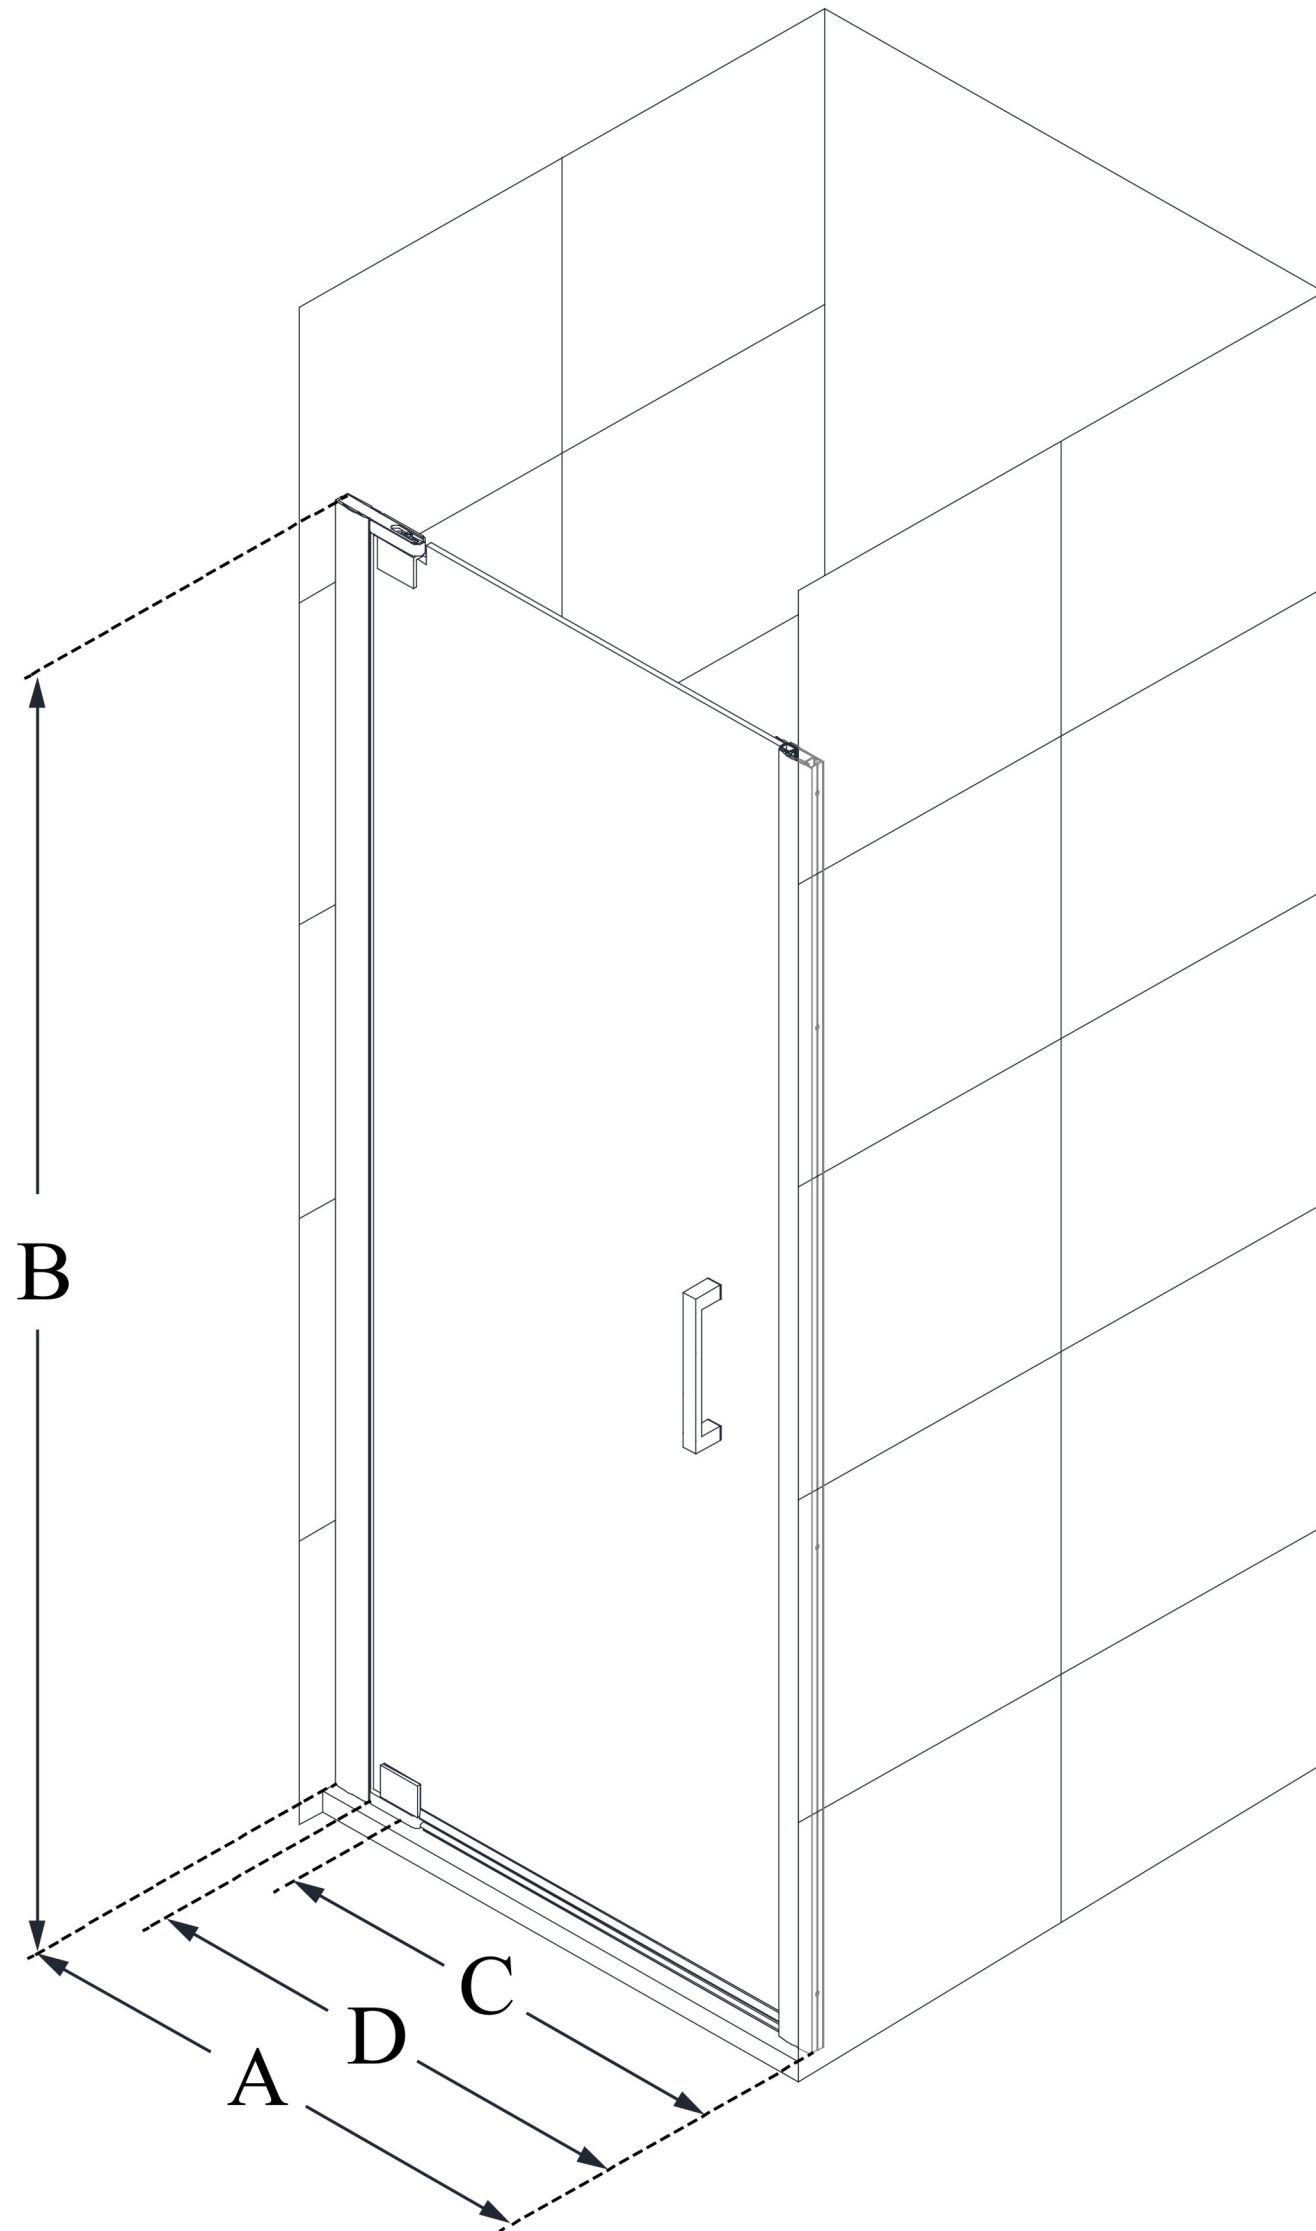

SHDR-4335000

ELEGANCE-LS

DreamLine Elegance-LS 35 3/4 -
37 3/4 in. W x 72 in. H Frameless
Pivot Shower Door

PIVOT DOOR

CONFIGURATION DIMENSIONS:

A: 35 3/4 in. - 37 3/4 in.

MODEL WIDTH

B: 72 in.

MODEL HEIGHT

C: 28 1/4 in.

ACCESS WIDTH

D: 31 1/4 in.

DOOR WIDTH

E: -

INLINE PANEL WIDTH

DreamLine reserves the right to update or modify the hardware or materials pictured without prior notice for the purpose of product improvement and customer satisfaction.