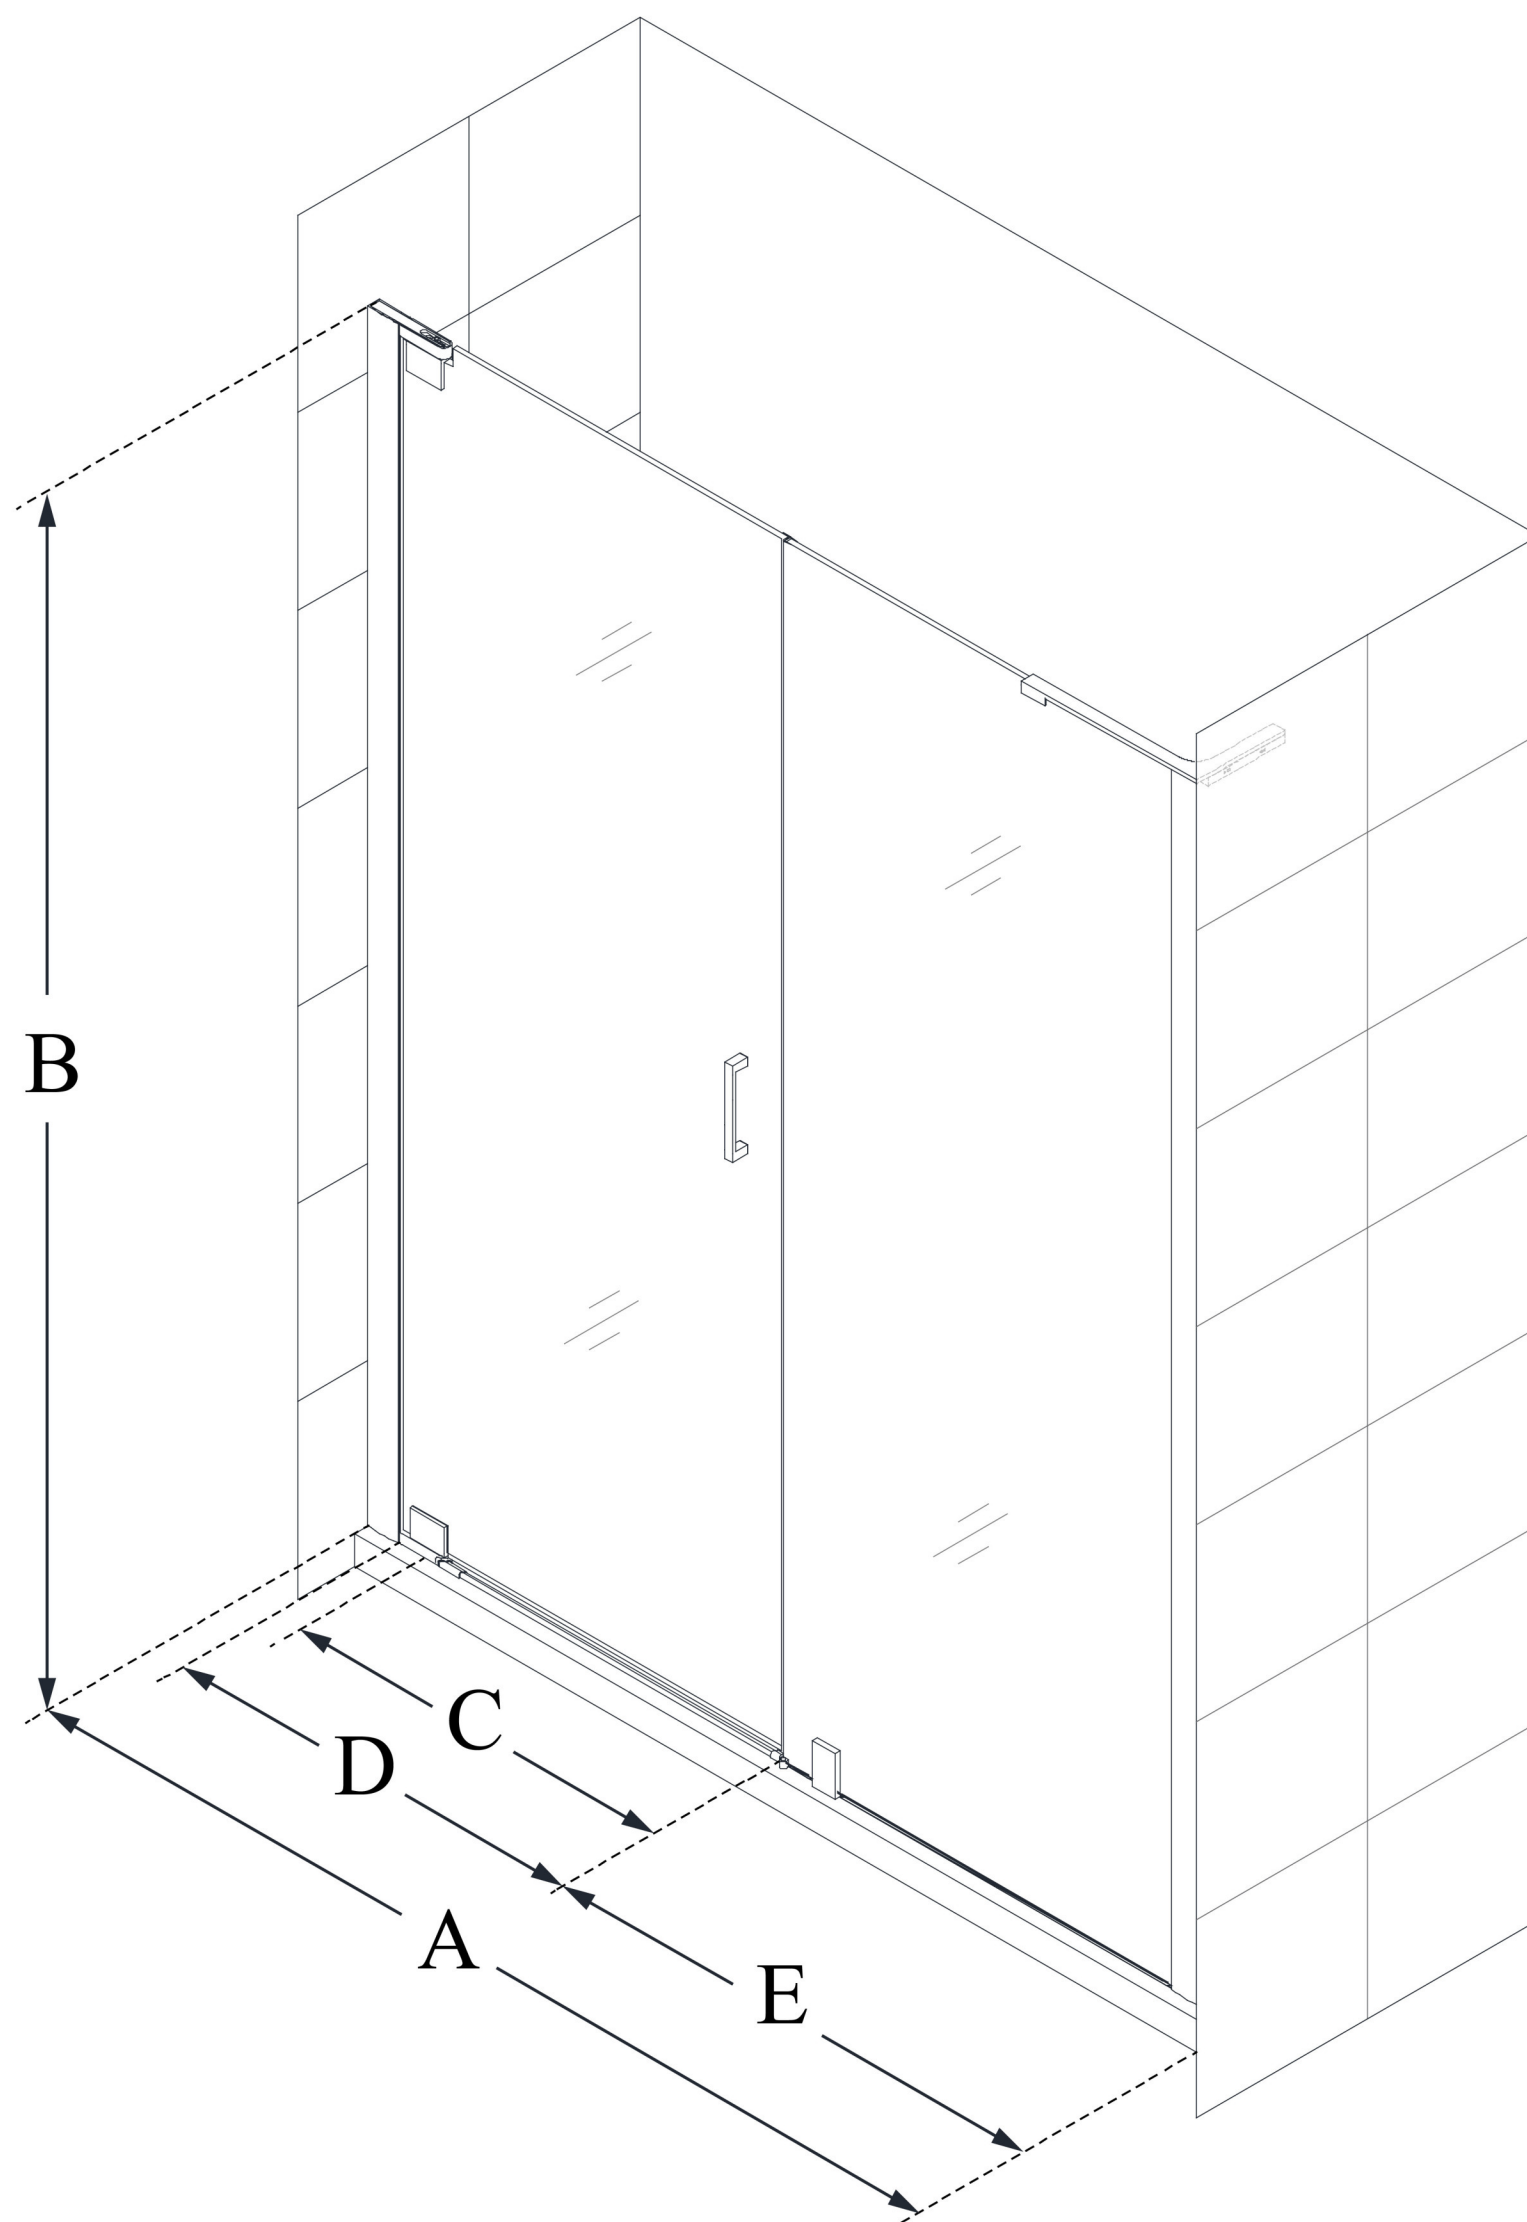

## **ELEGANCE-LS**

DreamLine Elegance-LS 62 - 64  
in. W x 72 in. H Frameless Pivot  
Shower Door

**PIVOT DOOR**

### **CONFIGURATION DIMENSIONS:**

**A: 62 in. - 64 in.**

MODEL WIDTH

**B: 72 in.**

MODEL HEIGHT

**C: 26 1/2 in.**

ACCESS WIDTH

**D: 29 1/2 in.**

DOOR WIDTH

**E: 30 in.**

INLINE PANEL WIDTH

DreamLine reserves the right to update or modify the hardware or materials pictured without prior notice for the purpose of product improvement and customer satisfaction.