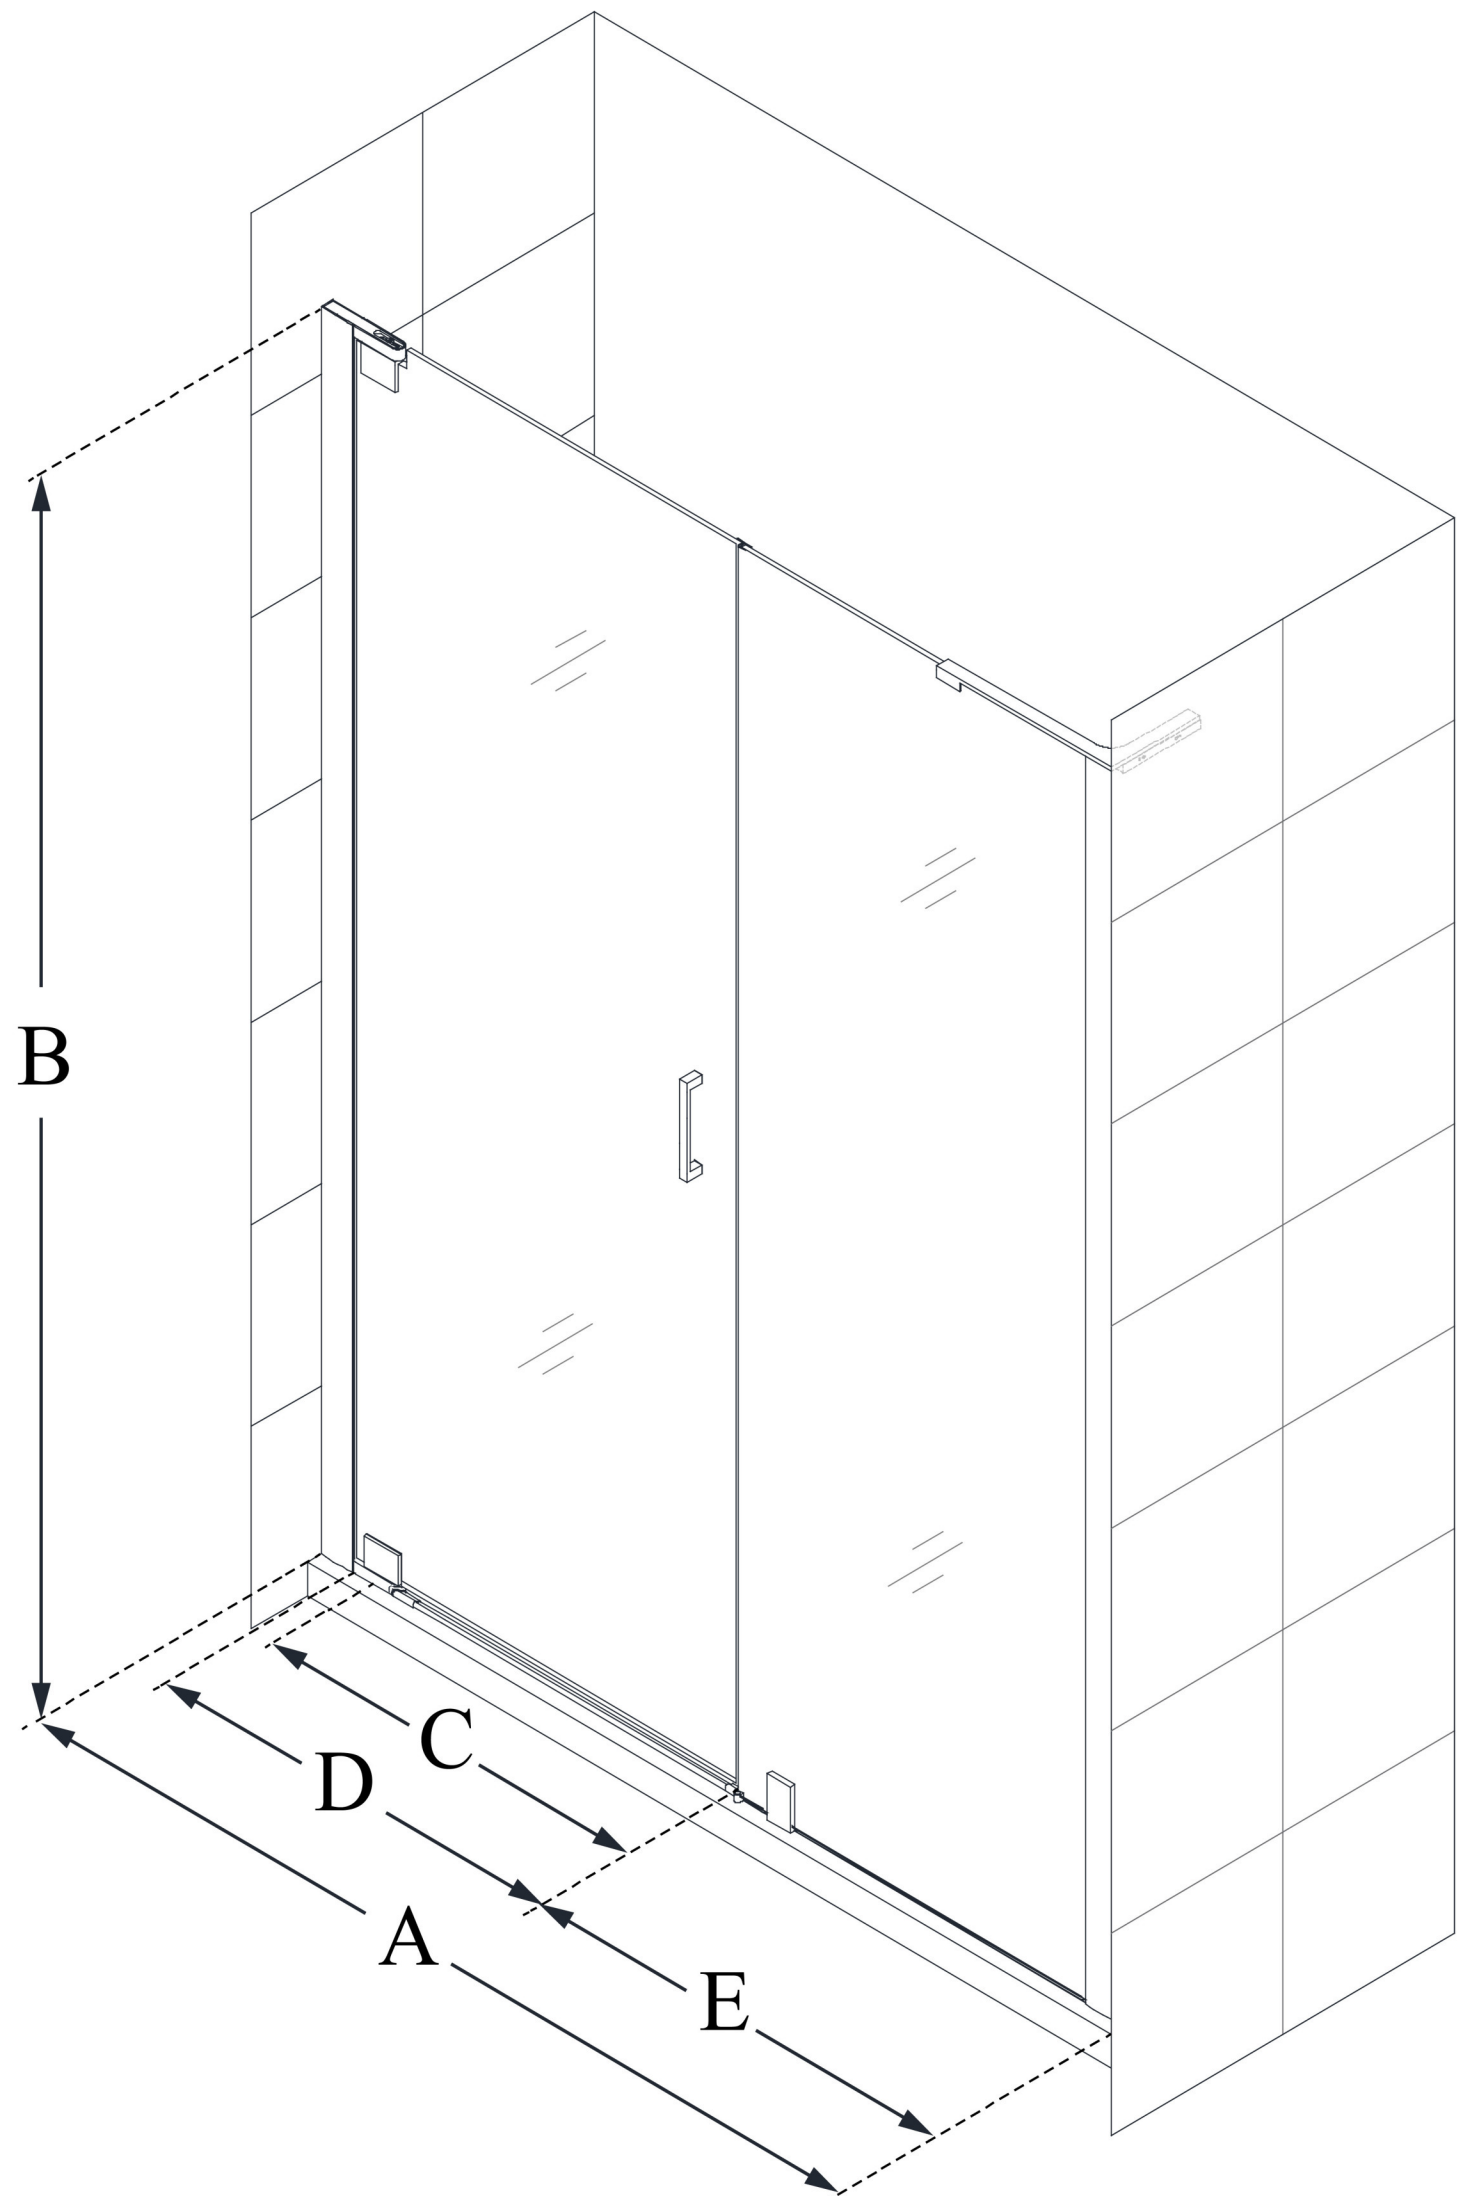

## **ELEGANCE-LS**

DreamLine Elegance-LS 56 - 58  
in. W x 72 in. H Frameless Pivot  
Shower Door

**PIVOT DOOR**

### **CONFIGURATION DIMENSIONS:**

**A: 56 in. - 58 in.**

MODEL WIDTH

**B: 72 in.**

MODEL HEIGHT

**C: 26 1/2 in.**

ACCESS WIDTH

**D: 29 1/2 in.**

DOOR WIDTH

**E: 24 in.**

INLINE PANEL WIDTH

DreamLine reserves the right to update or modify the hardware or materials pictured without prior notice for the purpose of product improvement and customer satisfaction.