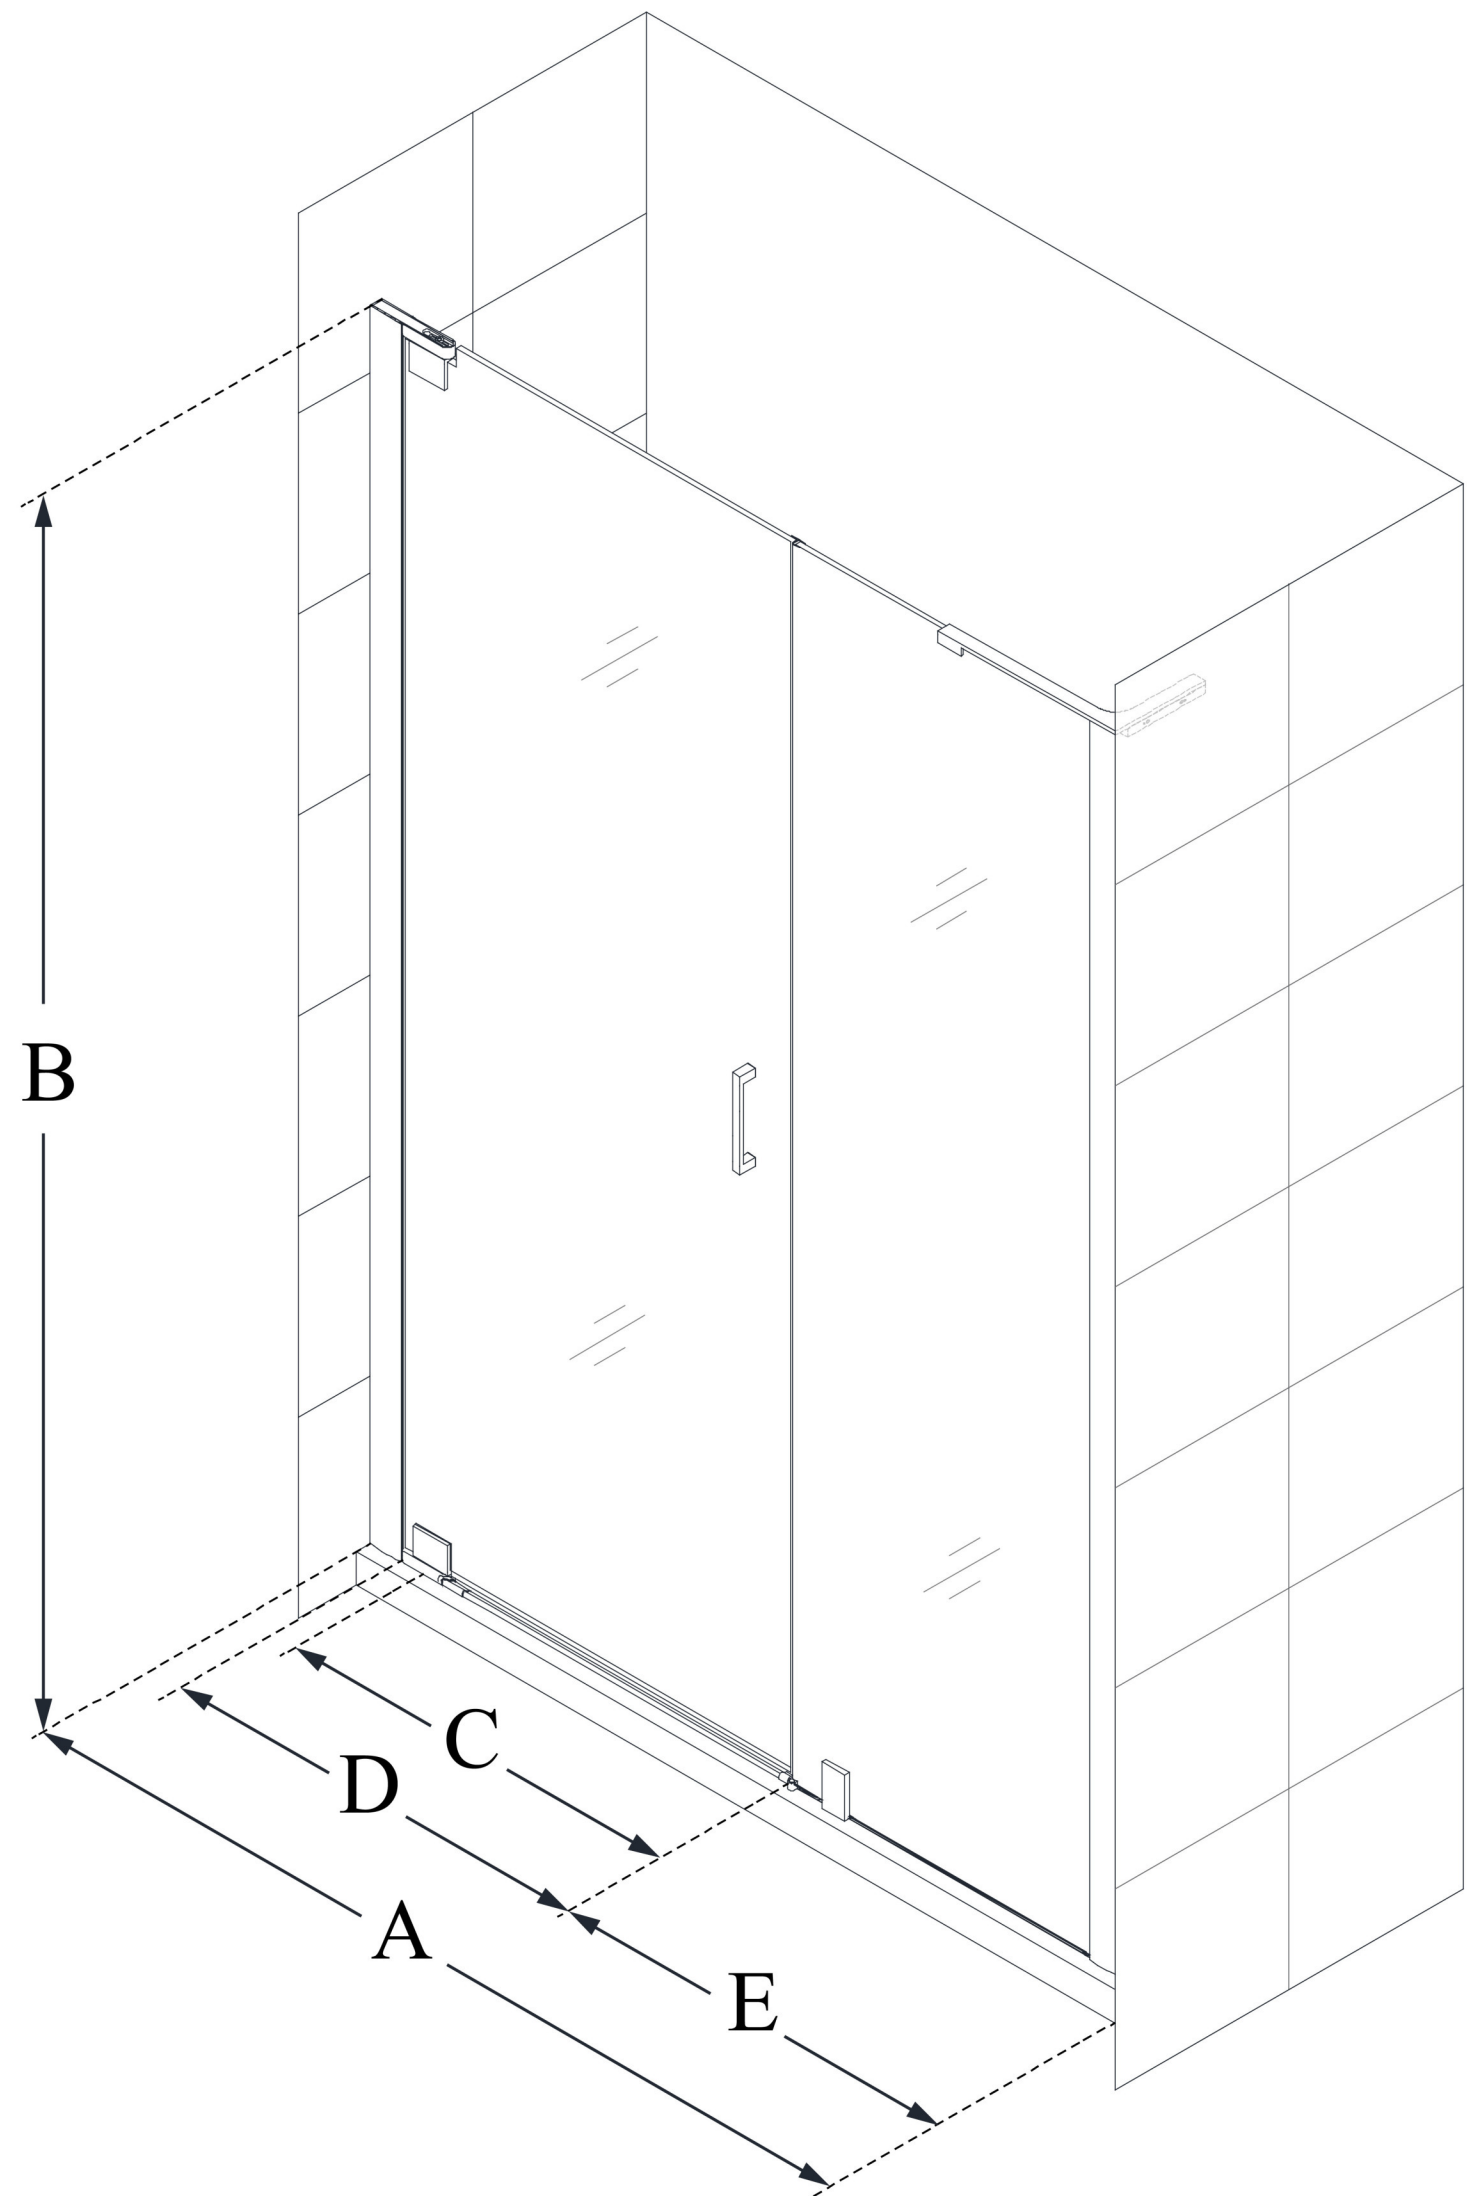

## **ELEGANCE-LS**

DreamLine Elegance-LS 50 - 52  
in. W x 72 in. H Frameless Pivot  
Shower Door

**PIVOT DOOR**

### **CONFIGURATION DIMENSIONS:**

**A: 50 in. - 52 in.**

MODEL WIDTH

**B: 72 in.**

MODEL HEIGHT

**C: 26 1/2 in.**

ACCESS WIDTH

**D: 29 1/2 in.**

DOOR WIDTH

**E: 18 in.**

INLINE PANEL WIDTH

DreamLine reserves the right to update or modify the hardware or materials pictured without prior notice for the purpose of product improvement and customer satisfaction.