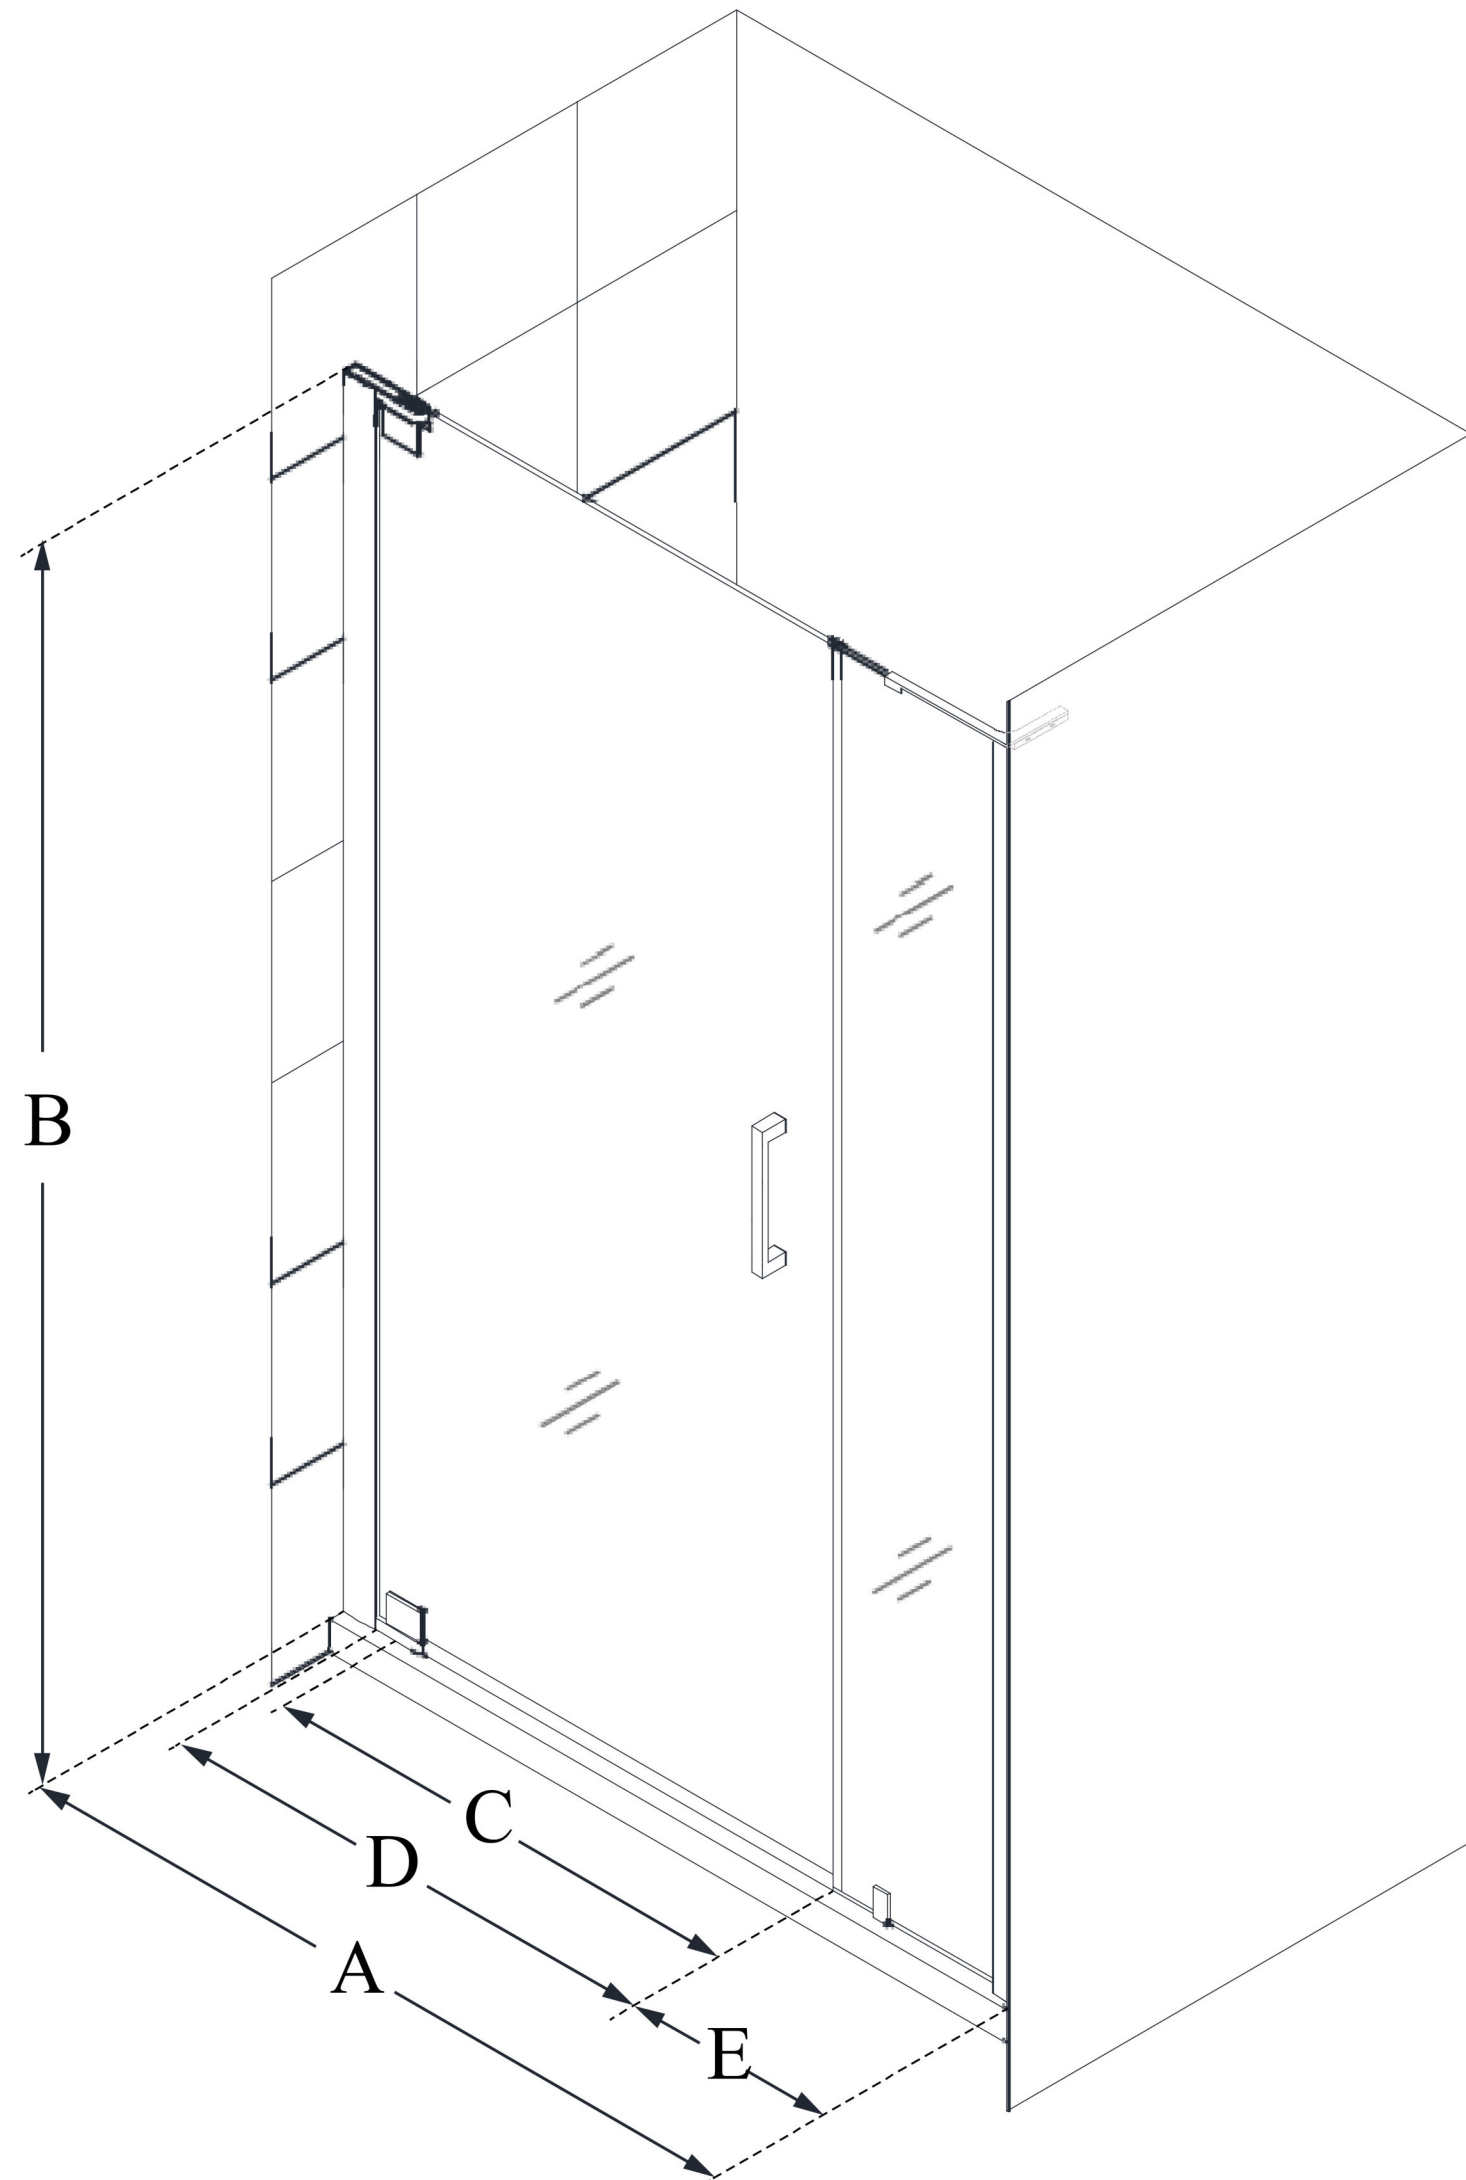

SHDR-4334120

ELEGANCE-LS

DreamLine Elegance-LS 44 - 46
in. W x 72 in. H Frameless Pivot
Shower Door

PIVOT DOOR

CONFIGURATION DIMENSIONS:

A: 44 in. - 46 in.

MODEL WIDTH

B: 72 in.

MODEL HEIGHT

C: 26 1/2 in.

ACCESS WIDTH

D: 29 1/2 in.

DOOR WIDTH

E: 12 in.

INLINE PANEL WIDTH

DreamLine reserves the right to update or modify the hardware or materials pictured without prior notice for the purpose of product improvement and customer satisfaction.