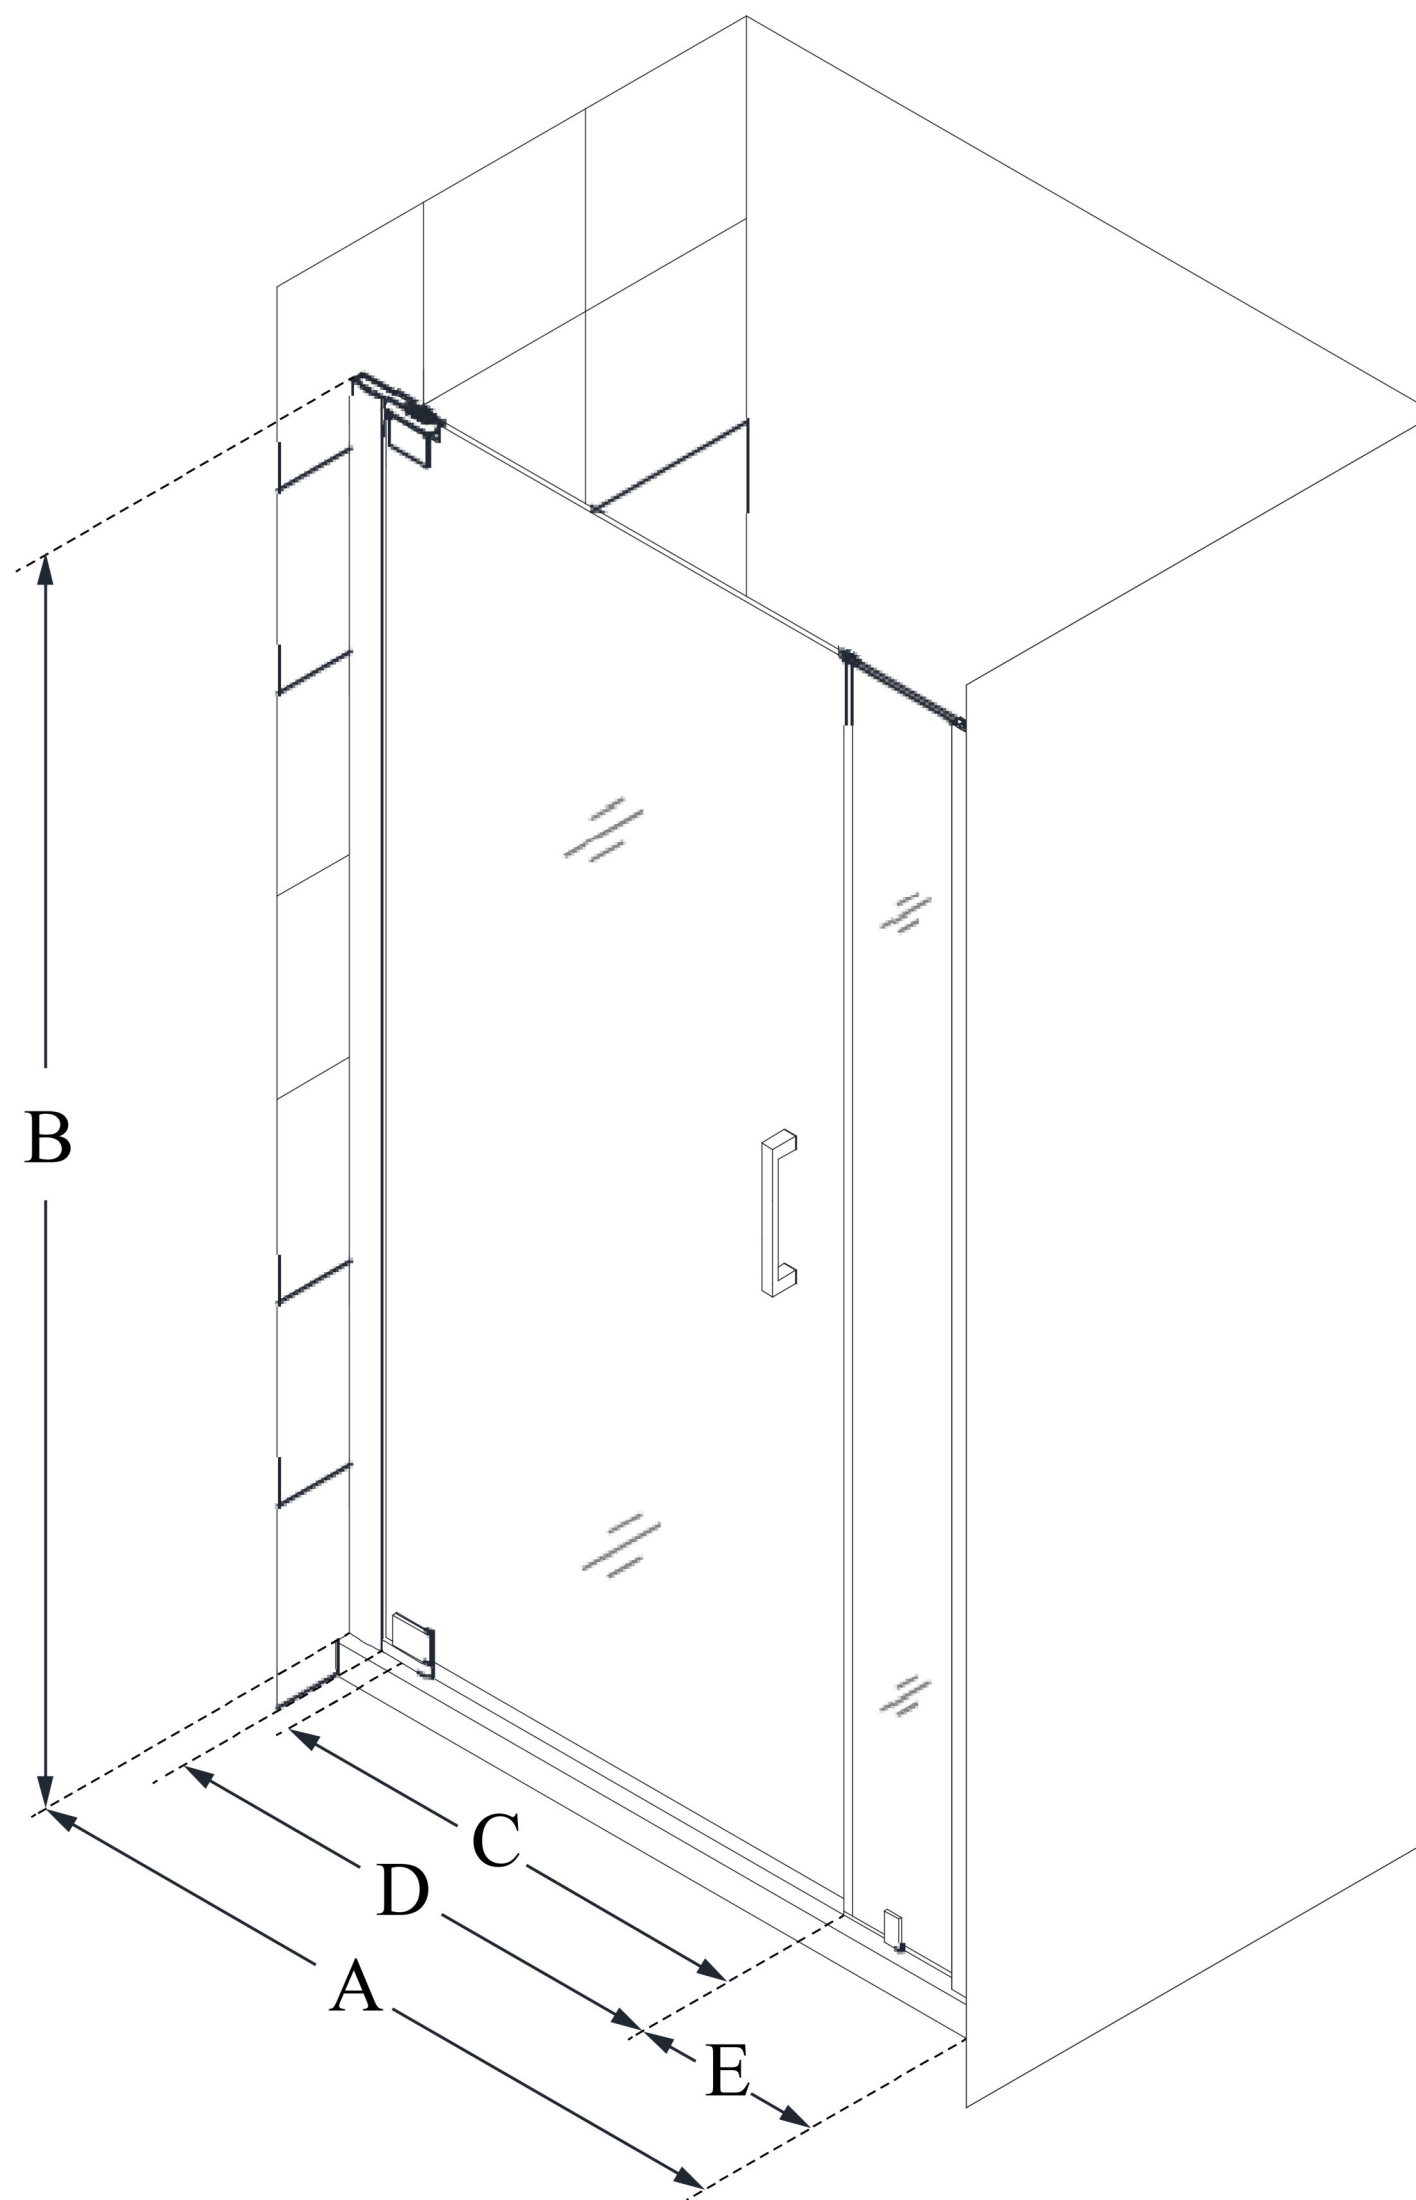

## **ELEGANCE-LS**

DreamLine Elegance-LS 38 - 40  
in. W x 72 in. H Frameless Pivot  
Shower Door

**PIVOT DOOR**

### **CONFIGURATION DIMENSIONS:**

**A: 38 in. - 40 in.**

MODEL WIDTH

**B: 72 in.**

MODEL HEIGHT

**C: 26 1/2 in.**

ACCESS WIDTH

**D: 29 1/2 in.**

DOOR WIDTH

**E: 6 in.**

INLINE PANEL WIDTH

DreamLine reserves the right to update or modify the hardware or materials pictured without prior notice for the purpose of product improvement and customer satisfaction.