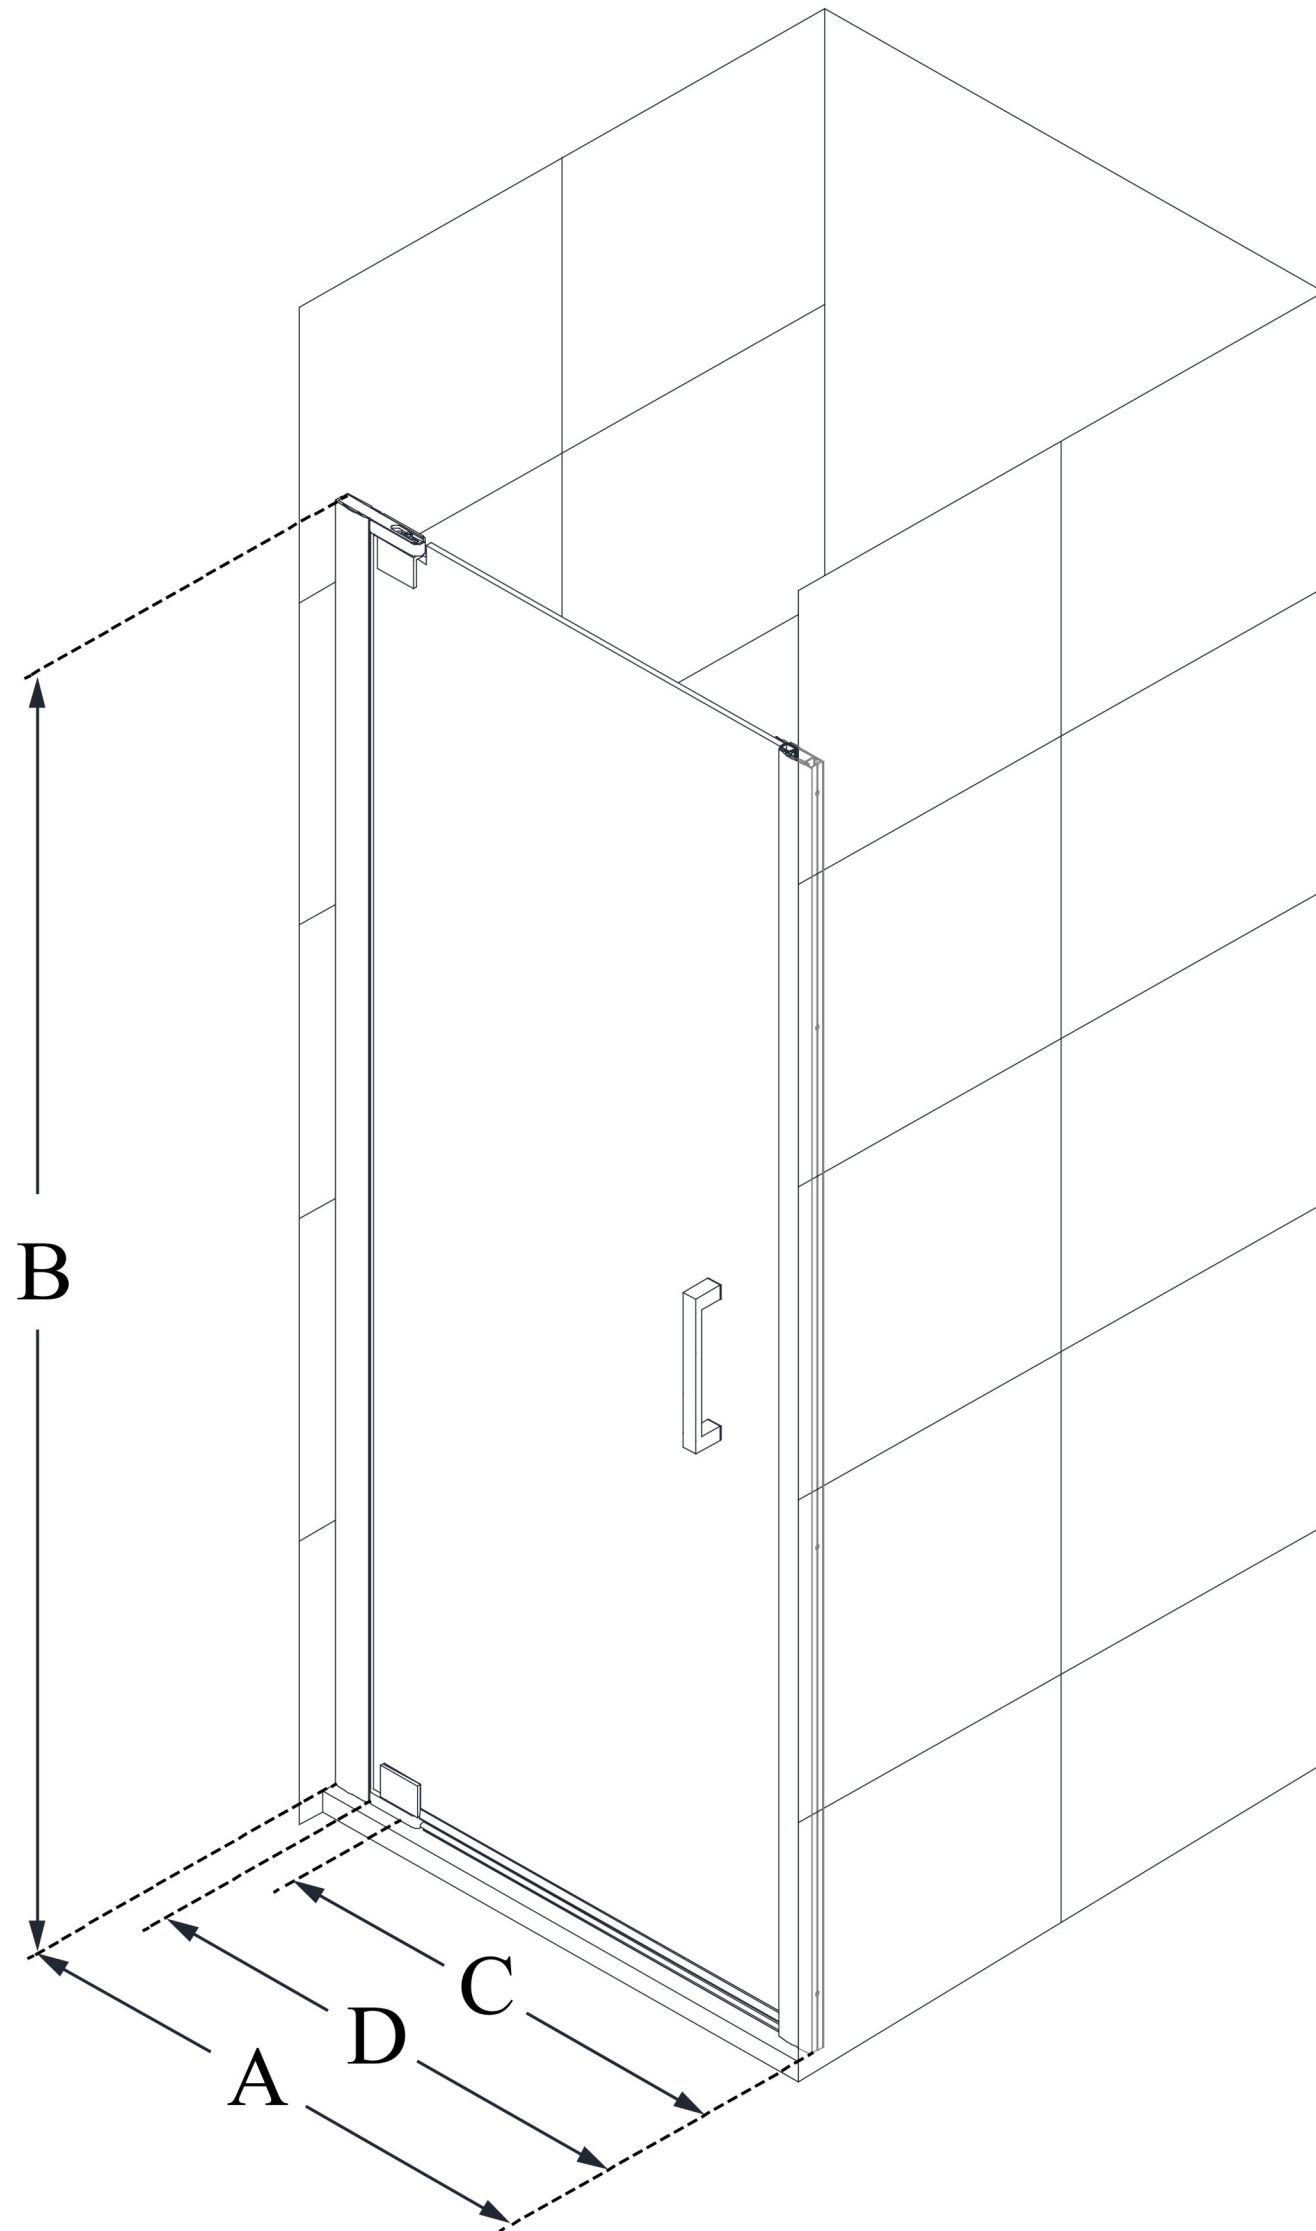

SHDR-4334000

ELEGANCE-LS

DreamLine Elegance-LS 34 - 36
in. W x 72 in. H Frameless Pivot
Shower Door

PIVOT DOOR

CONFIGURATION DIMENSIONS:

A: 34 in. - 36 in.

MODEL WIDTH

B: 72 in.

MODEL HEIGHT

C: 26 1/2 in.

ACCESS WIDTH

D: 29 1/2 in.

DOOR WIDTH

E: -

INLINE PANEL WIDTH

DreamLine reserves the right to update or modify the hardware or materials pictured without prior notice for the purpose of product improvement and customer satisfaction.