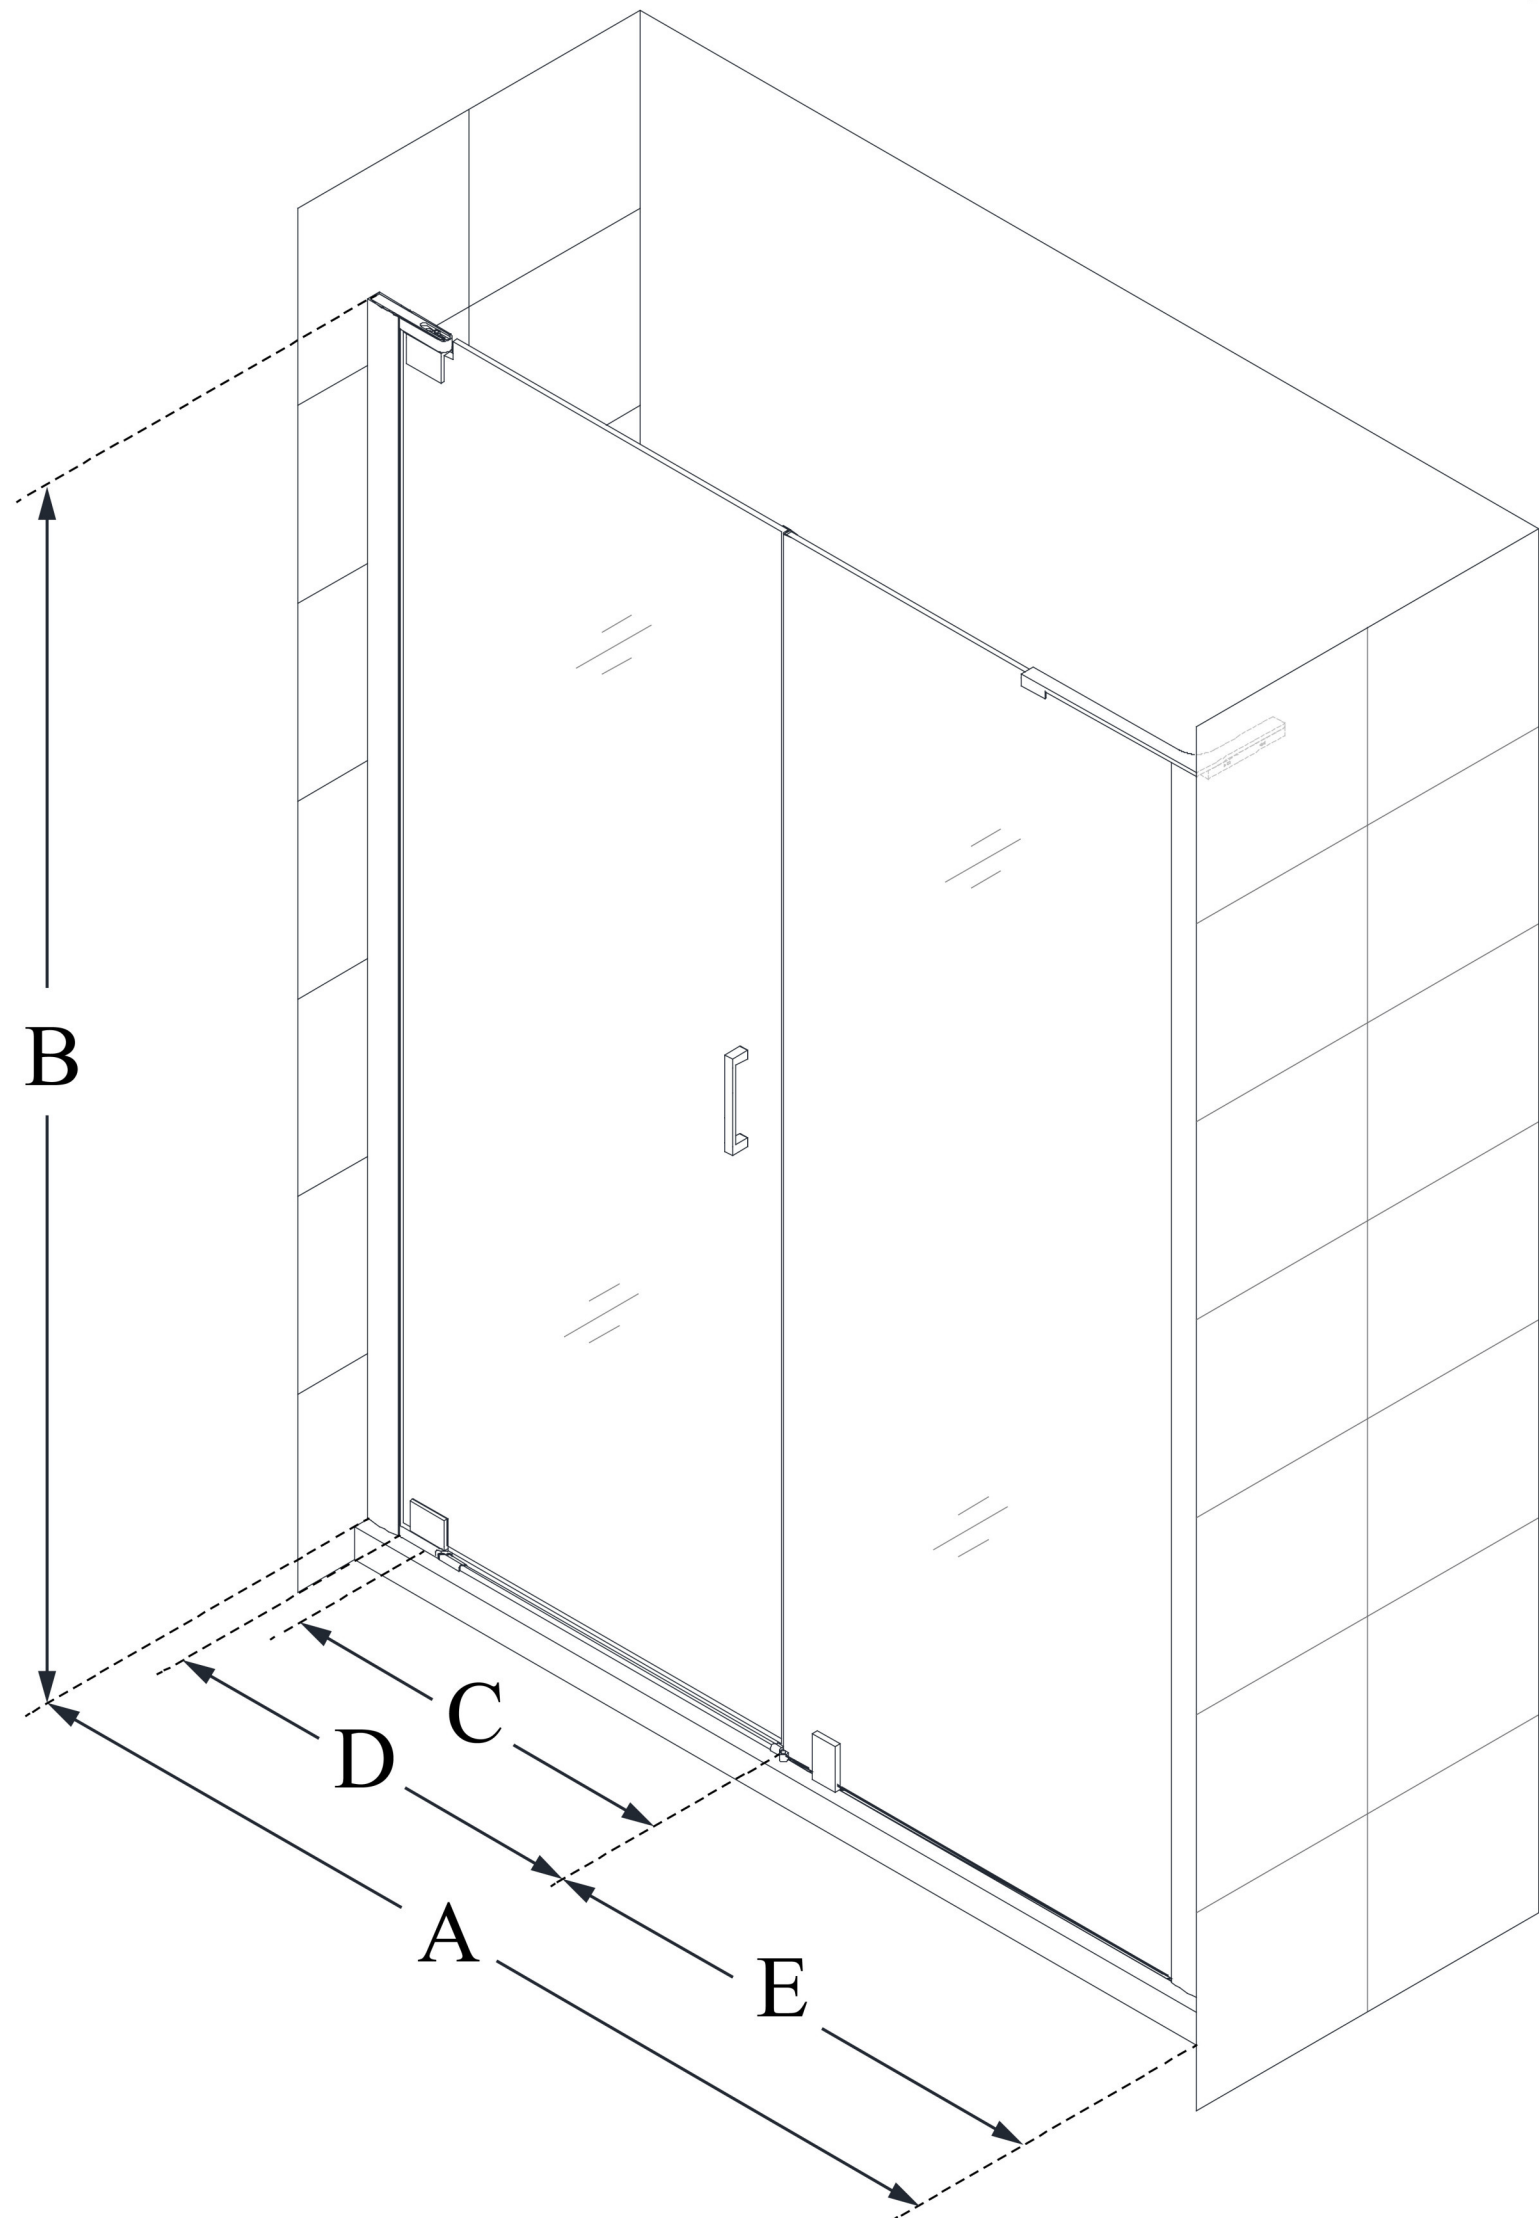

SHDR-4332300

ELEGANCE-LS

DreamLine Elegance-LS 60 1/4 -
62 1/4 in. W x 72 in. H Frameless
Pivot Shower Door

PIVOT DOOR

CONFIGURATION DIMENSIONS:

A: 60 1/4 in. - 62 1/4 in.

MODEL WIDTH

B: 72 in.

MODEL HEIGHT

C: 24 3/4

ACCESS WIDTH

D: 27 3/4 in.

DOOR WIDTH

E: 30 in.

INLINE PANEL WIDTH

DreamLine reserves the right to update or modify the hardware or materials pictured without prior notice for the purpose of product improvement and customer satisfaction.