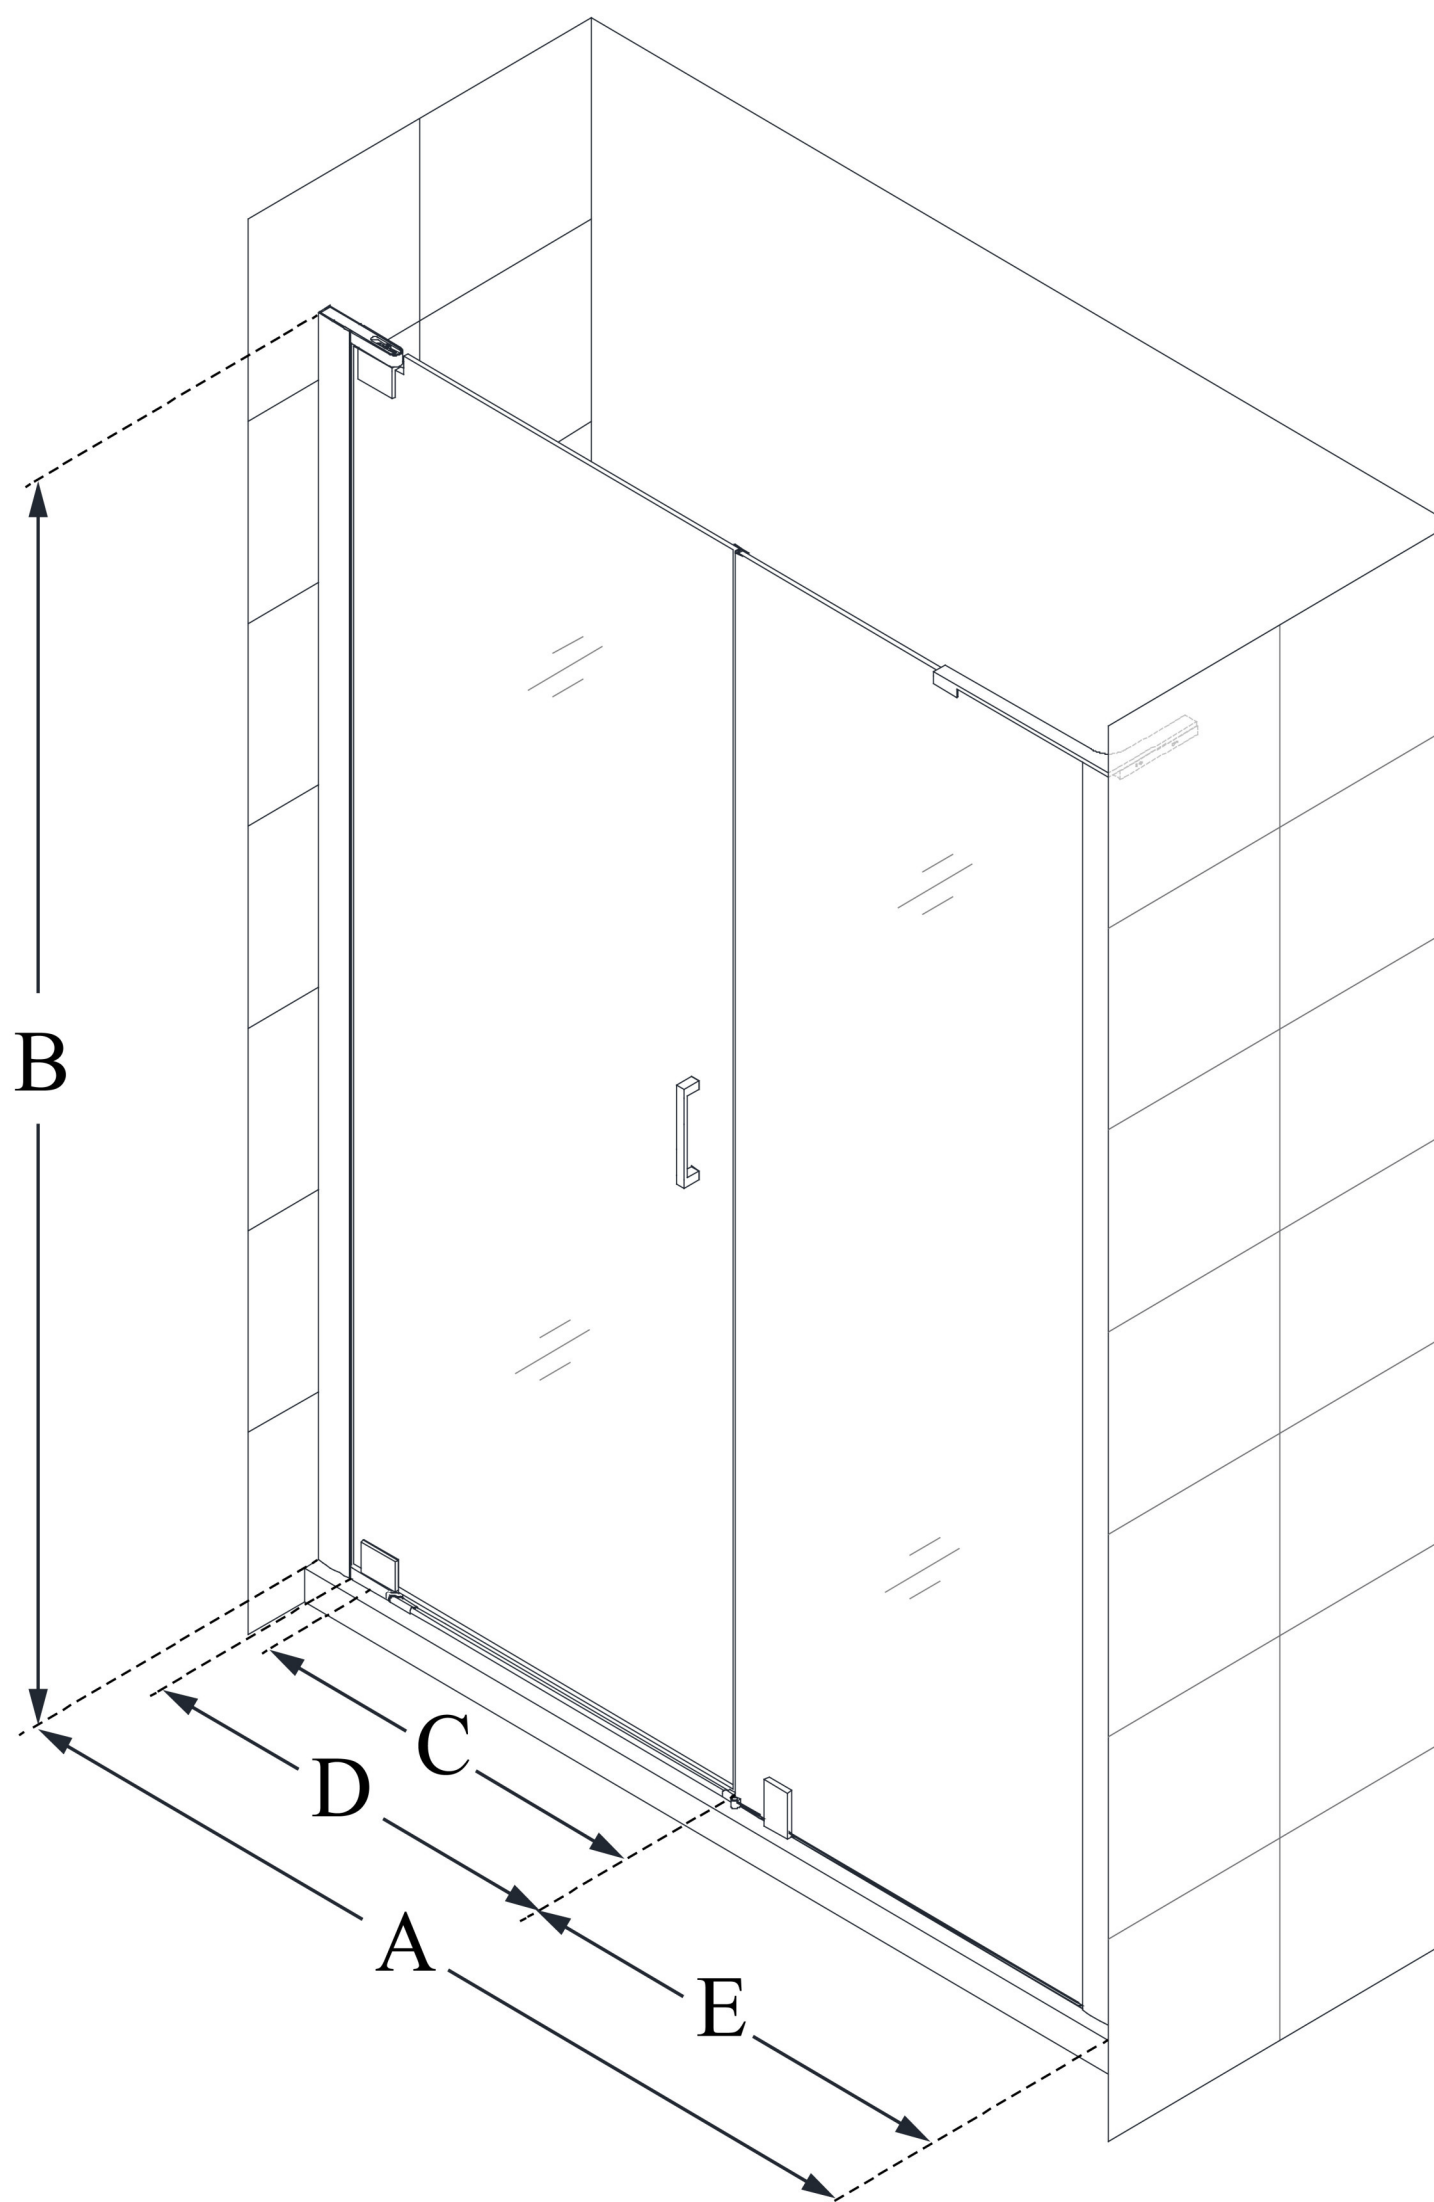

## **ELEGANCE-LS**

DreamLine Elegance-LS 54 1/4 -  
56 1/4 in. W x 72 in. H Frameless  
Pivot Shower Door

**PIVOT DOOR**

### **CONFIGURATION DIMENSIONS:**

**A: 54 1/4 in. - 56 1/4 in.**

MODEL WIDTH

**B: 72 in.**

MODEL HEIGHT

**C: 24 3/4**

ACCESS WIDTH

**D: 27 3/4 in.**

DOOR WIDTH

**E: 24 in.**

INLINE PANEL WIDTH

DreamLine reserves the right to update or modify the hardware or materials pictured without prior notice for the purpose of product improvement and customer satisfaction.