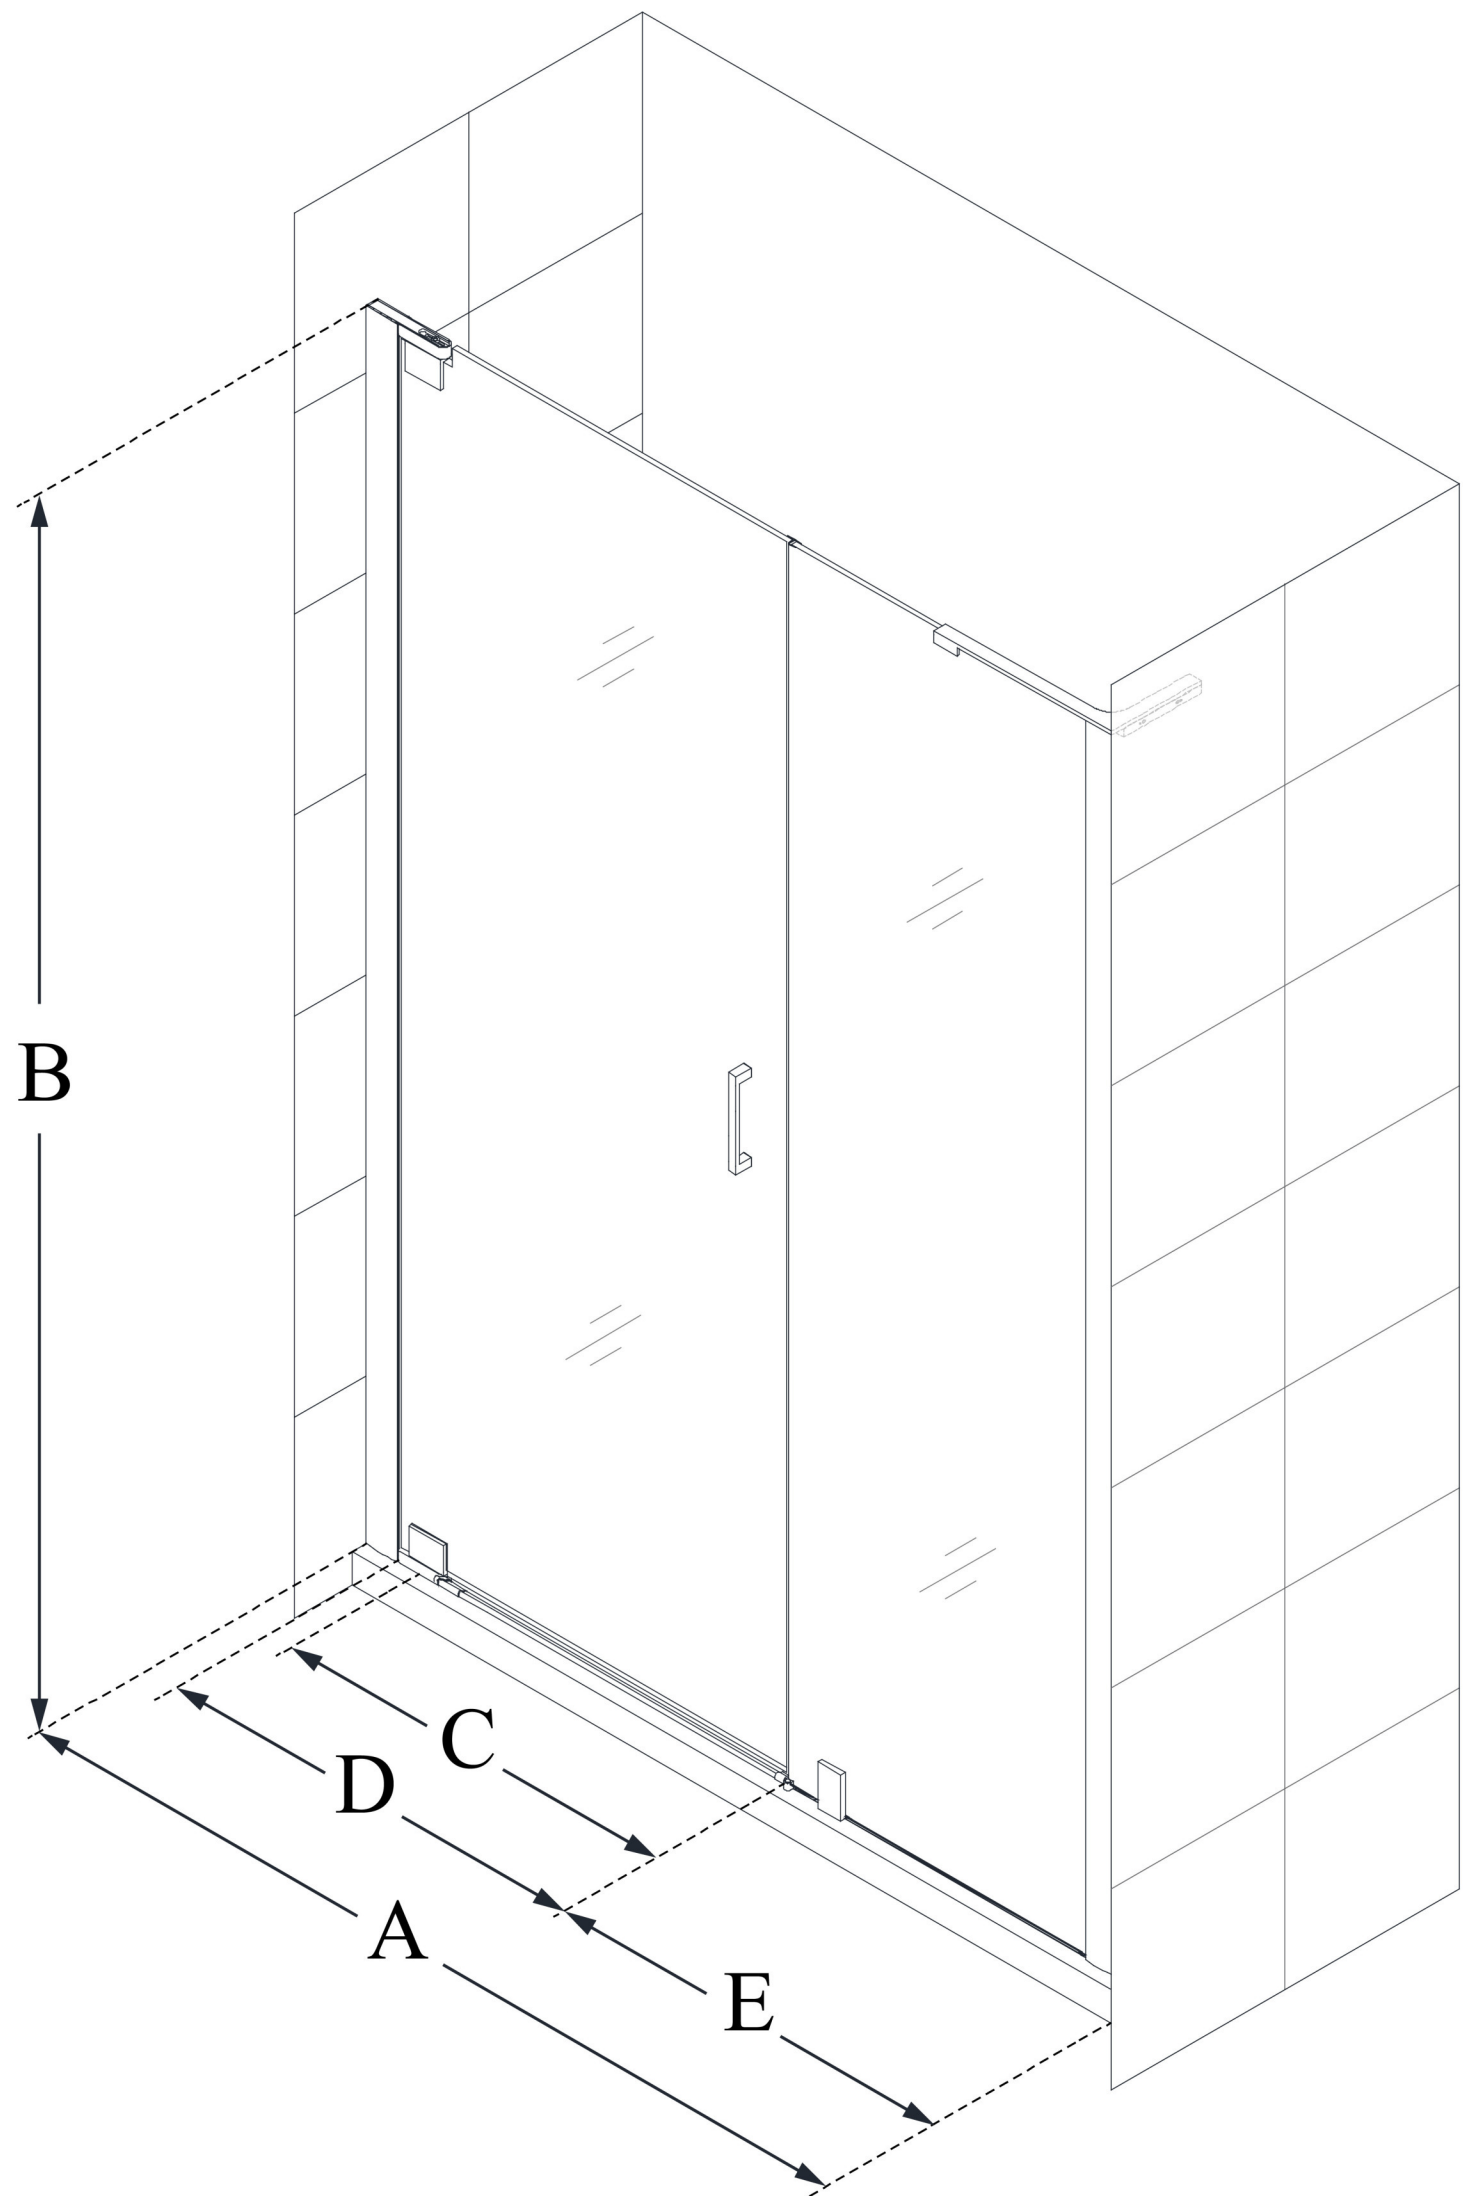

SHDR-4332180

ELEGANCE-LS

DreamLine Elegance-LS 48 1/4 -
50 1/4 in. W x 72 in. H Frameless
Pivot Shower Door

PIVOT DOOR

CONFIGURATION DIMENSIONS:

A: 48 1/4 in. - 50 1/4 in.

MODEL WIDTH

B: 72 in.

MODEL HEIGHT

C: 24 3/4

ACCESS WIDTH

D: 27 3/4 in.

DOOR WIDTH

E: 18 in.

INLINE PANEL WIDTH

DreamLine reserves the right to update or modify the hardware or materials pictured without prior notice for the purpose of product improvement and customer satisfaction.