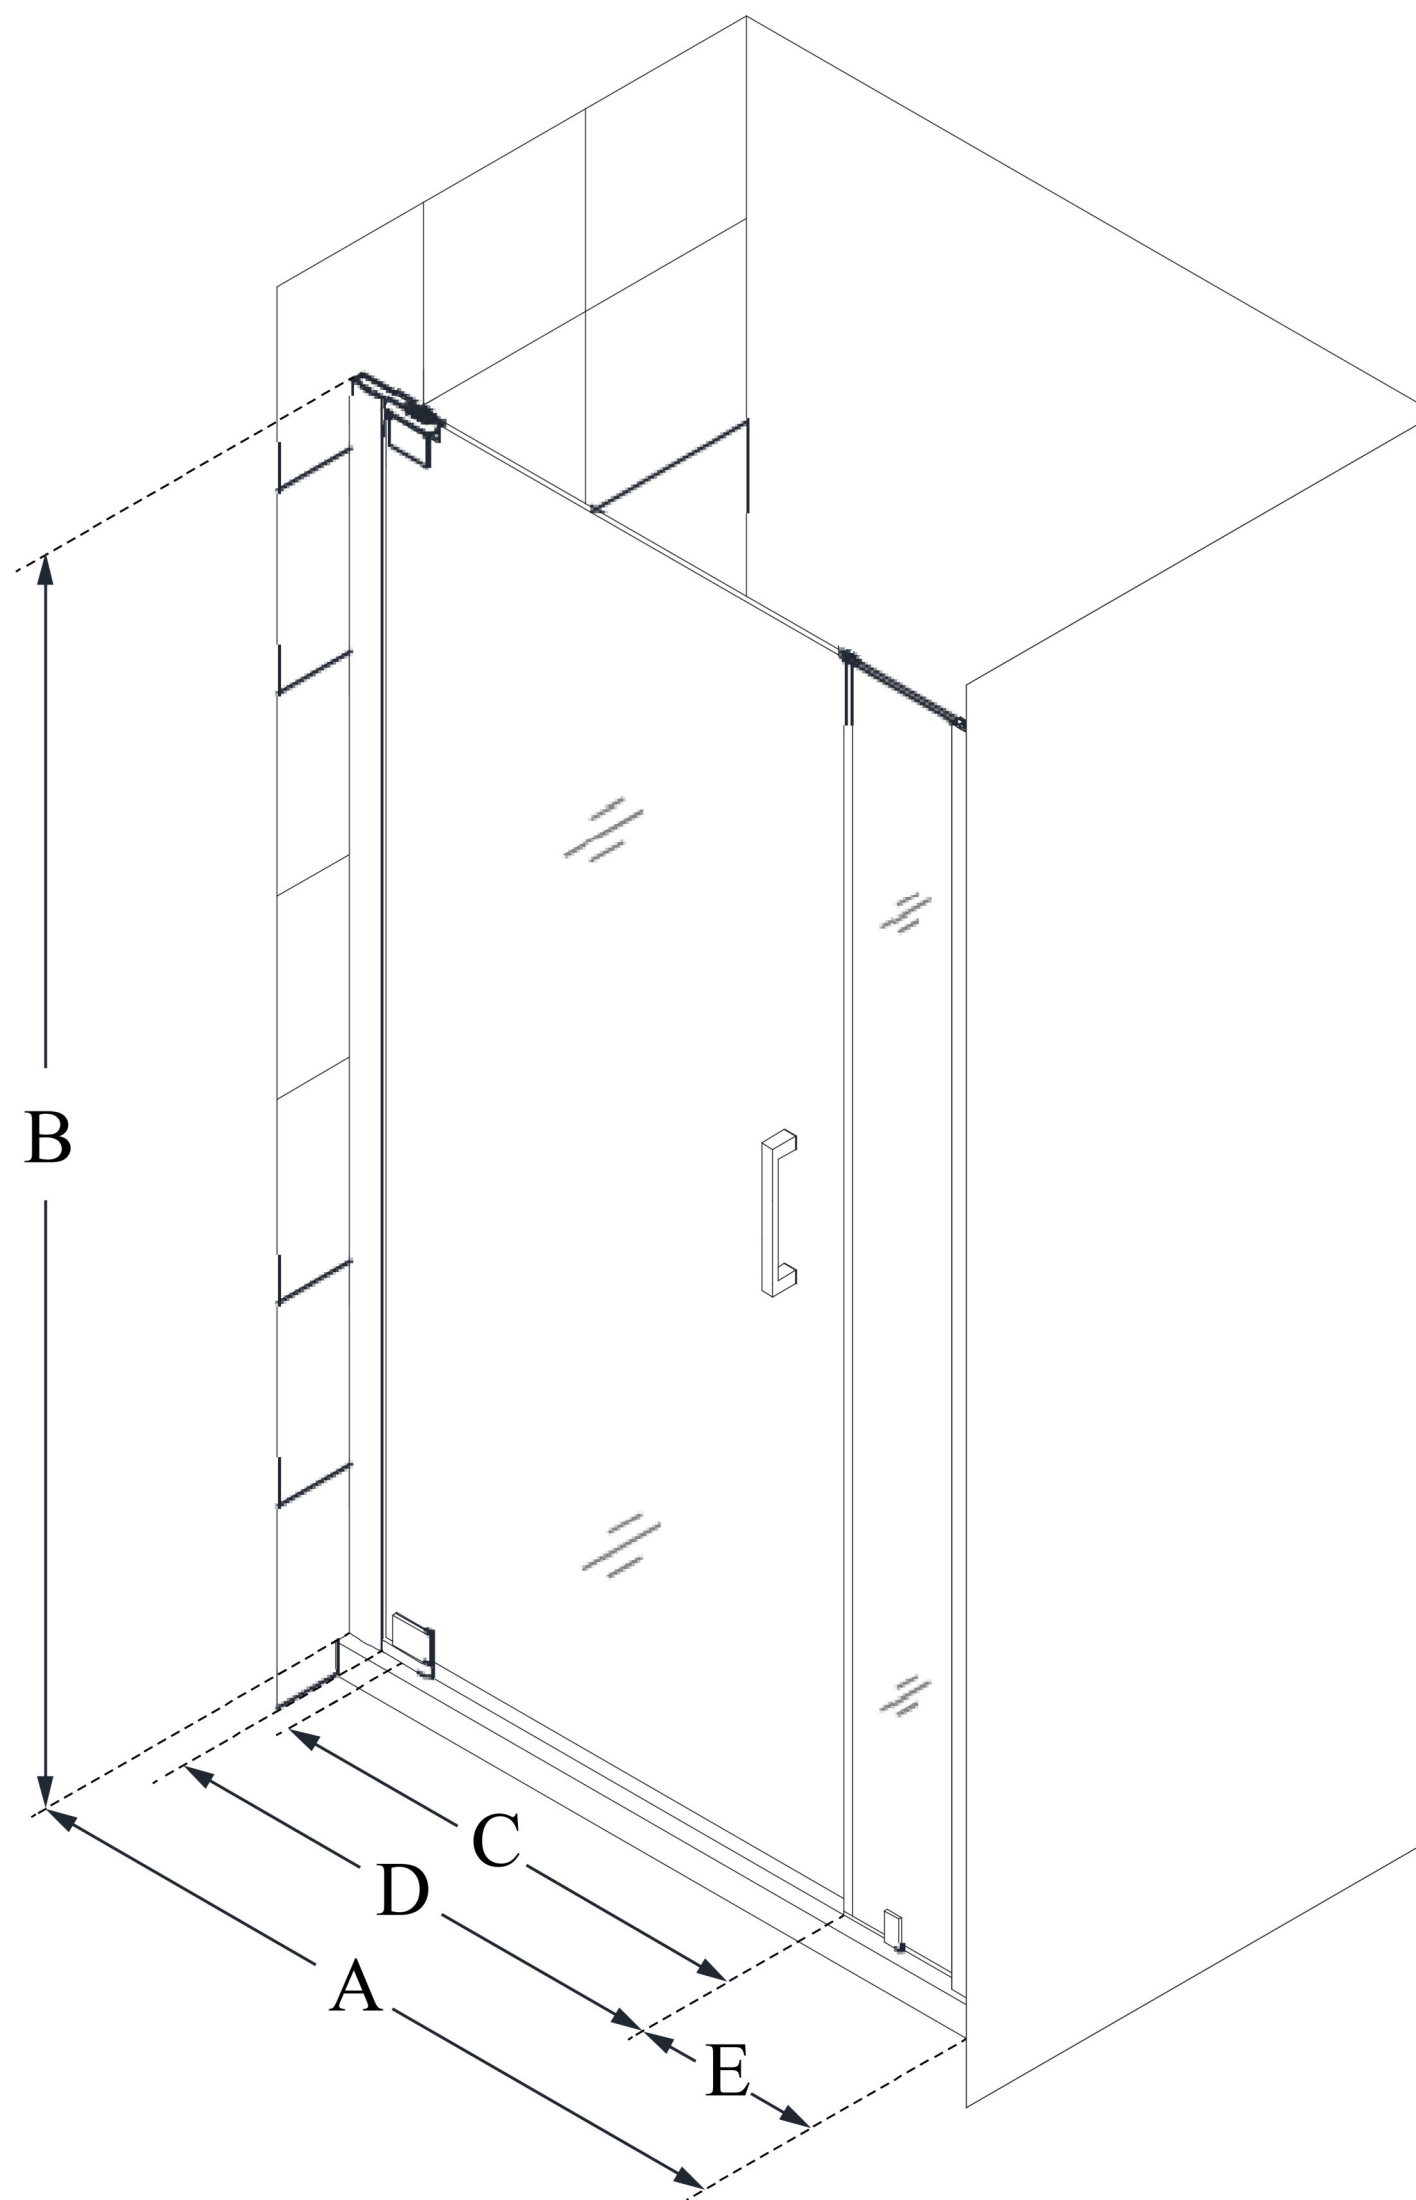

SHDR-4332060

ELEGANCE-LS

DreamLine Elegance-LS 36 1/4 -
38 1/4 in. W x 72 in. H Frameless
Pivot Shower Door

PIVOT DOOR

CONFIGURATION DIMENSIONS:

A: 36 1/4 in. - 38 1/4 in.

MODEL WIDTH

B: 72 in.

MODEL HEIGHT

C: 24 3/4

ACCESS WIDTH

D: 27 3/4 in.

DOOR WIDTH

E: 6 in.

INLINE PANEL WIDTH

DreamLine reserves the right to update or modify the hardware or materials pictured without prior notice for the purpose of product improvement and customer satisfaction.