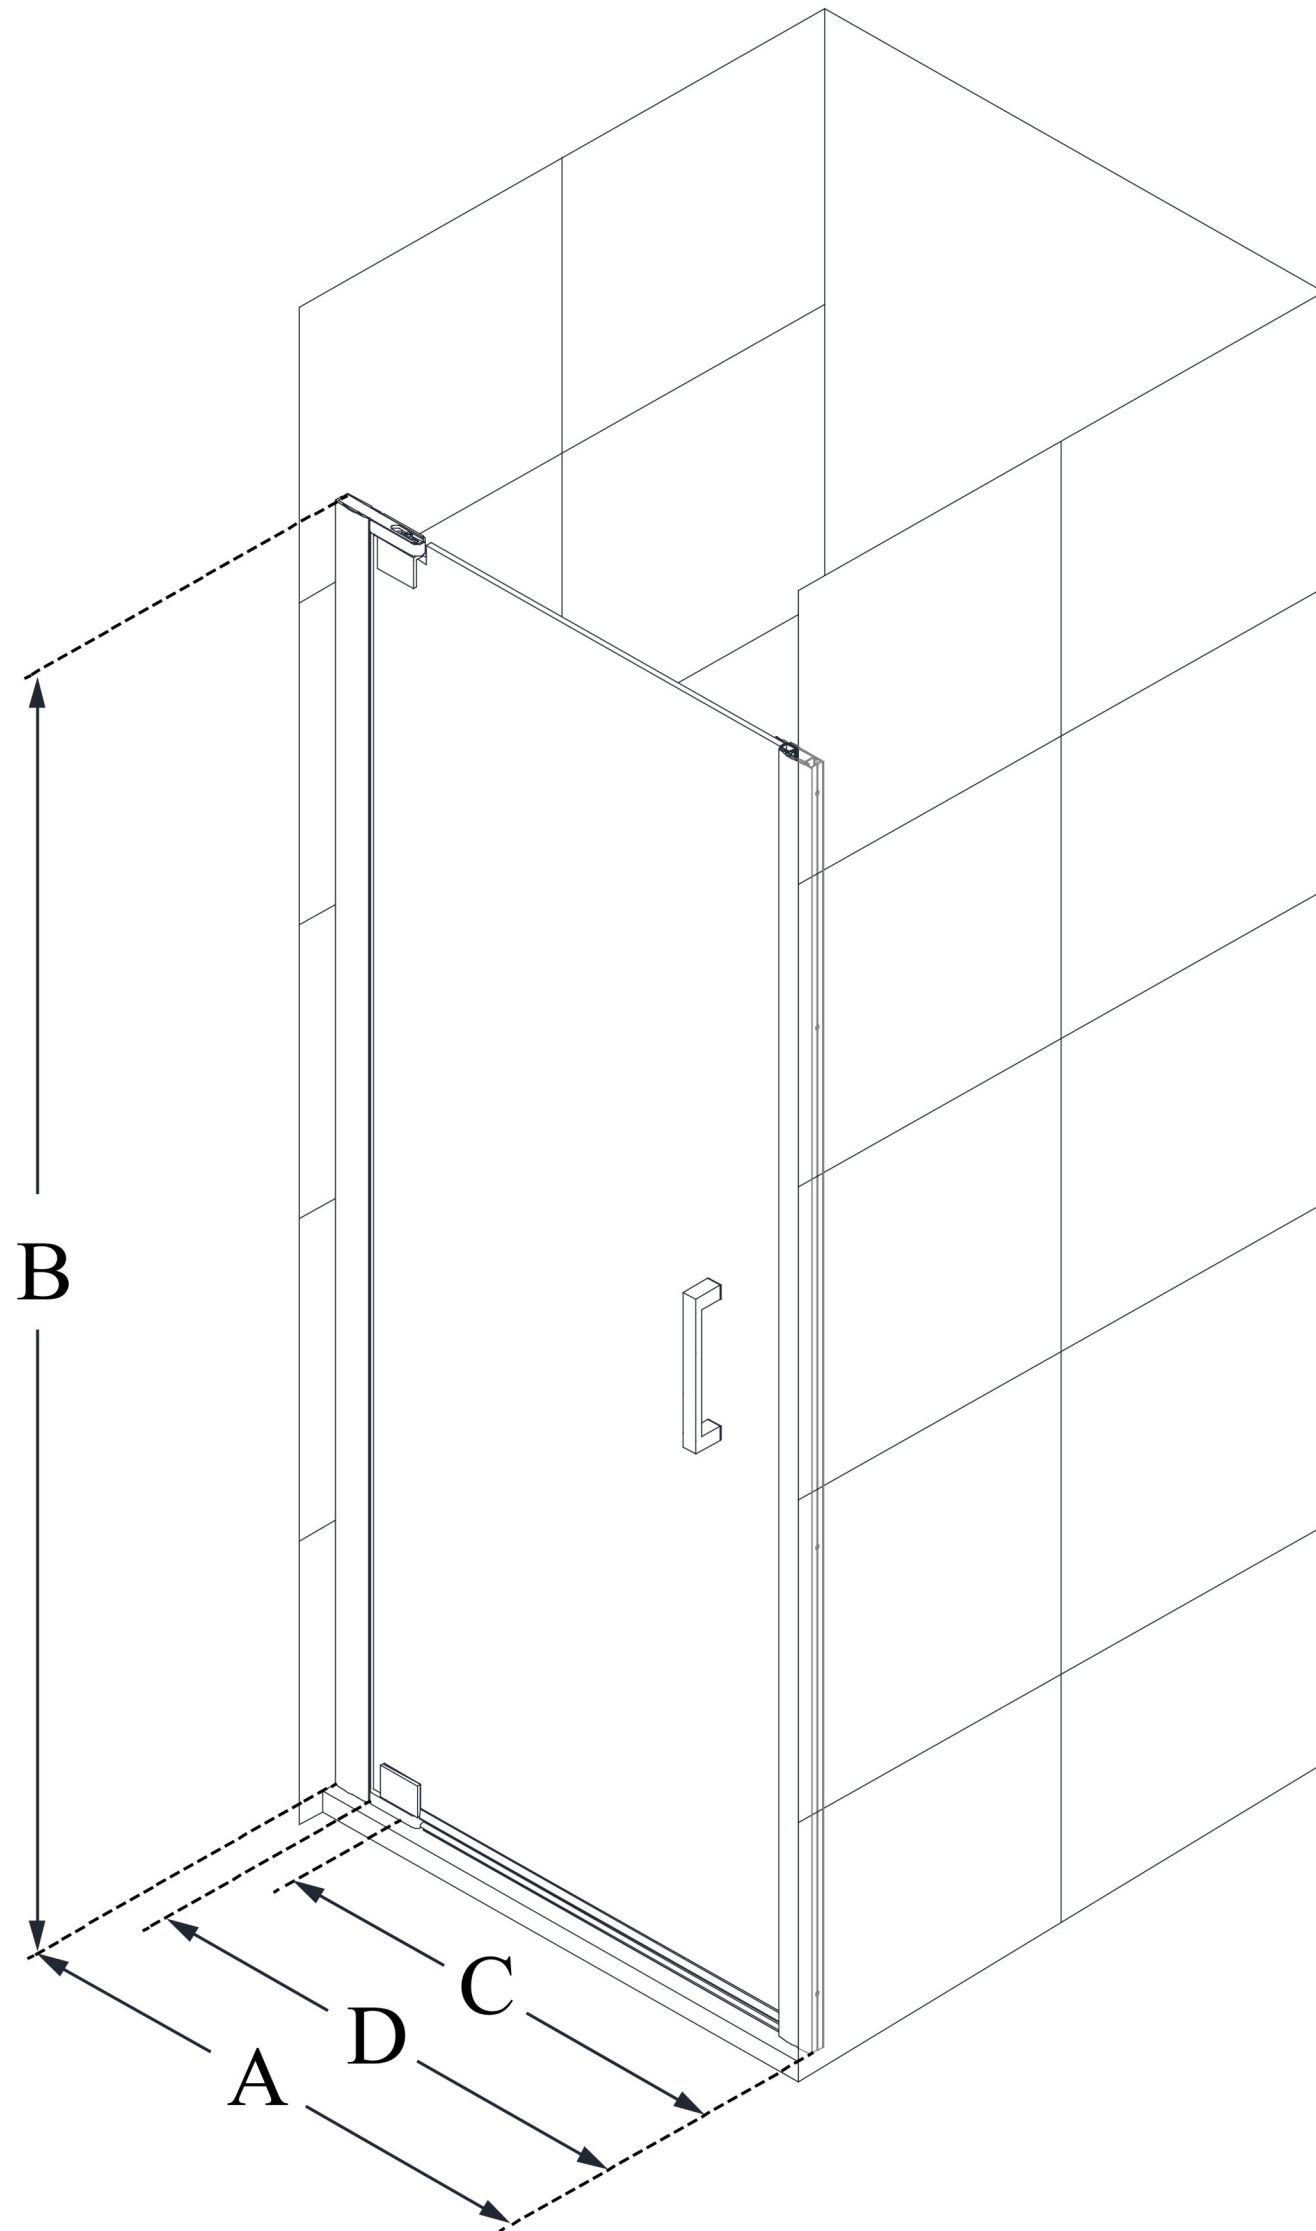

## **ELEGANCE-LS**

DreamLine Elegance-LS 32 1/4 -  
34 1/4 in. W x 72 in. H Frameless  
Pivot Shower Door

**PIVOT DOOR**

### **CONFIGURATION DIMENSIONS:**

**A: 32 1/4 in. - 34 1/4 in.**

MODEL WIDTH

**B: 72 in.**

MODEL HEIGHT

**C: 24 3/4 in.**

ACCESS WIDTH

**D: 27 3/4 in.**

DOOR WIDTH

**E: -**

INLINE PANEL WIDTH

DreamLine reserves the right to update or modify the hardware or materials pictured without prior notice for the purpose of product improvement and customer satisfaction.