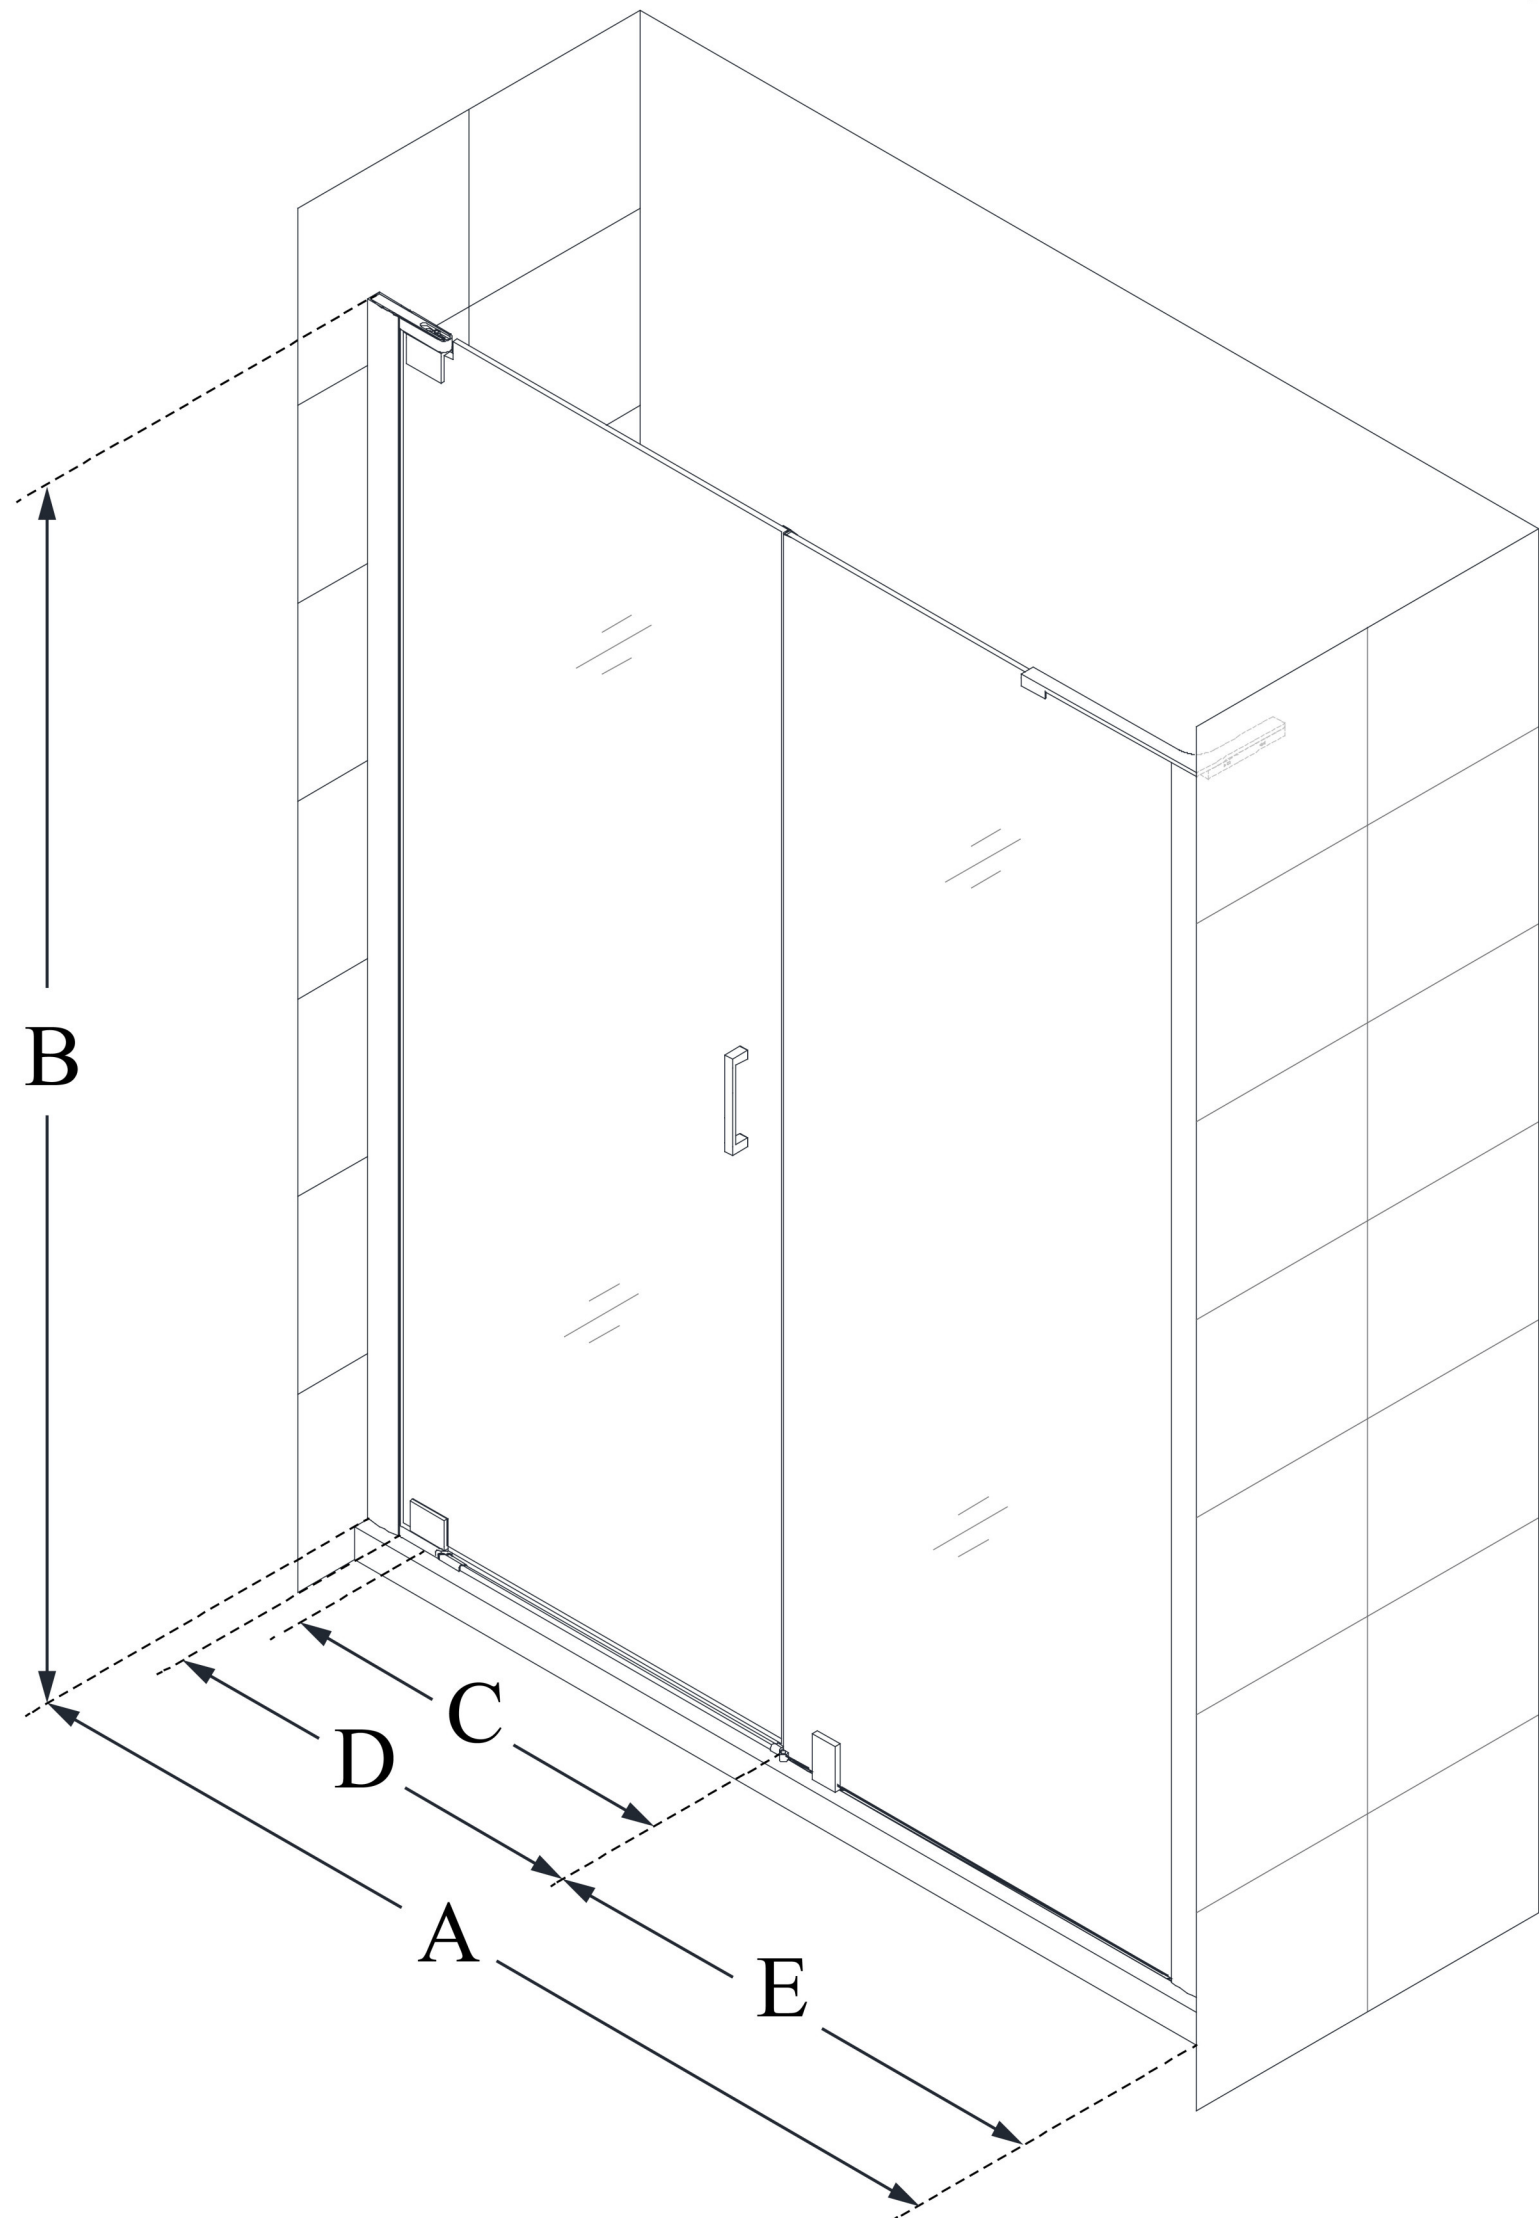

SHDR-4330300

ELEGANCE-LS

DreamLine Elegance-LS 58 1/2 -
60 1/2 in. W x 72 in. H Frameless
Pivot Shower Door

PIVOT DOOR

**CONFIGURATION
DIMENSIONS:**

A: 58 1/2 in. - 60 1/2 in.

MODEL WIDTH

B: 72 in.

MODEL HEIGHT

C: 23 in.

ACCESS WIDTH

D: 26 in.

DOOR WIDTH

E: 30 in.

INLINE PANEL WIDTH

DreamLine reserves the right to update or modify the hardware or materials pictured without prior notice for the purpose of product improvement and customer satisfaction.