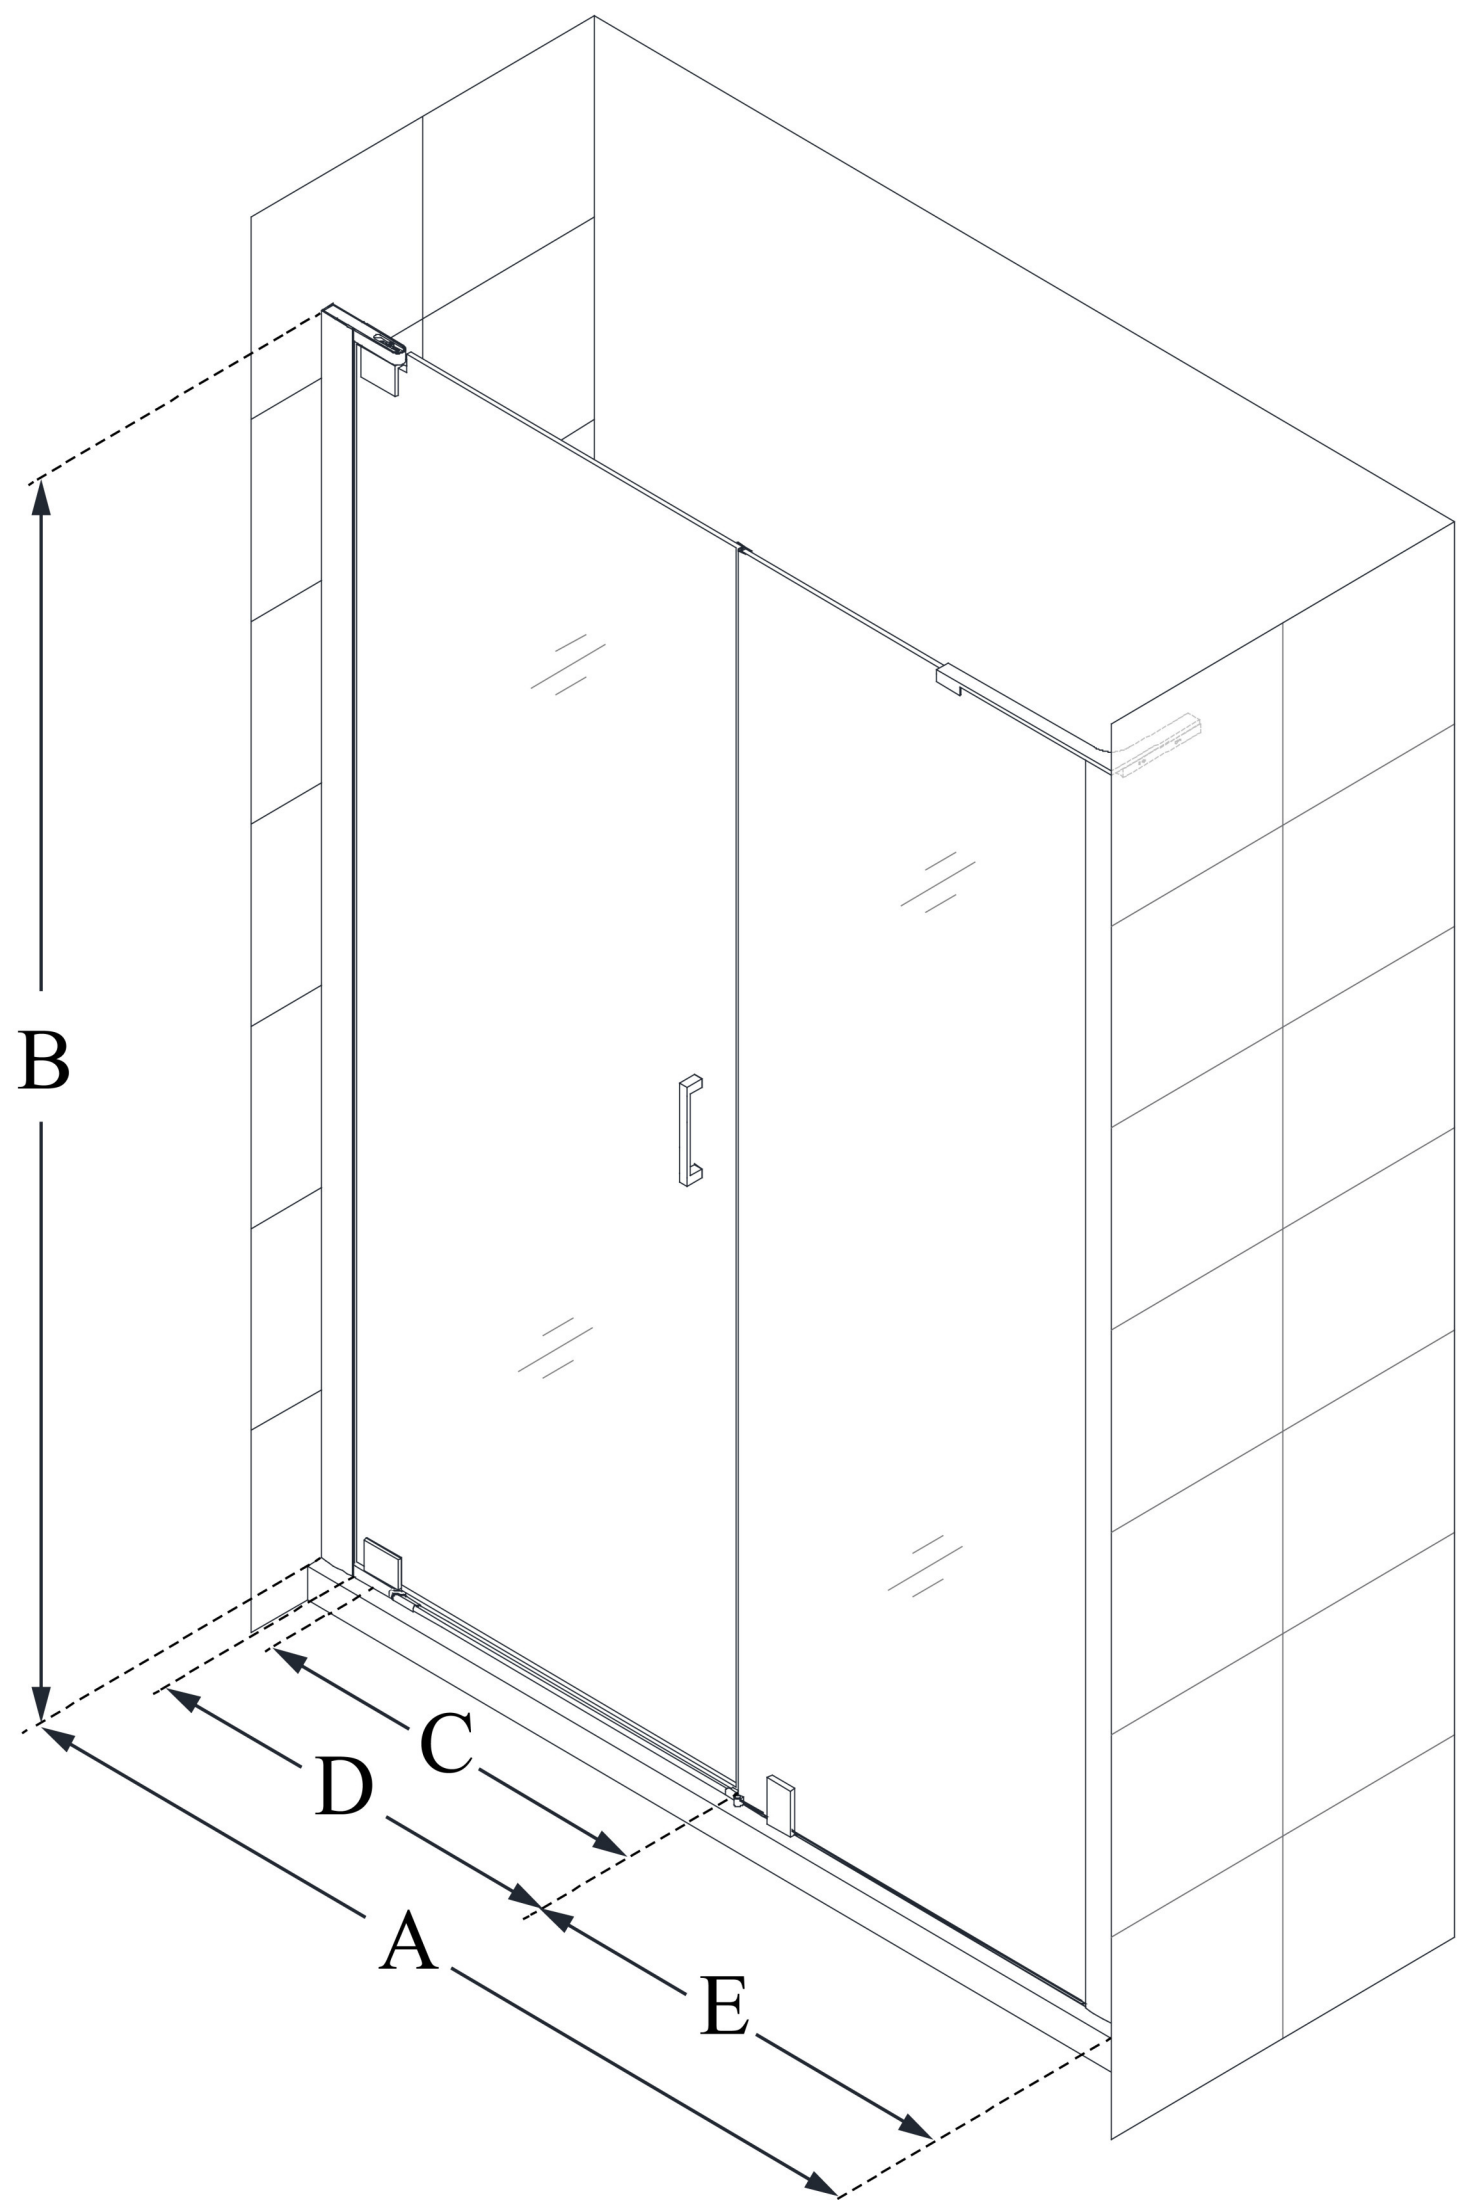

SHDR-4330240

ELEGANCE-LS

DreamLine Elegance-LS 52 1/2 -
54 1/2 in. W x 72 in. H Frameless
Pivot Shower Door

PIVOT DOOR

CONFIGURATION DIMENSIONS:

A: 52 1/2 in. - 54 1/2 in.

MODEL WIDTH

B: 72 in.

MODEL HEIGHT

C: 23 in.

ACCESS WIDTH

D: 26 in.

DOOR WIDTH

E: 24 in.

INLINE PANEL WIDTH

DreamLine reserves the right to update or modify the hardware or materials pictured without prior notice for the purpose of product improvement and customer satisfaction.