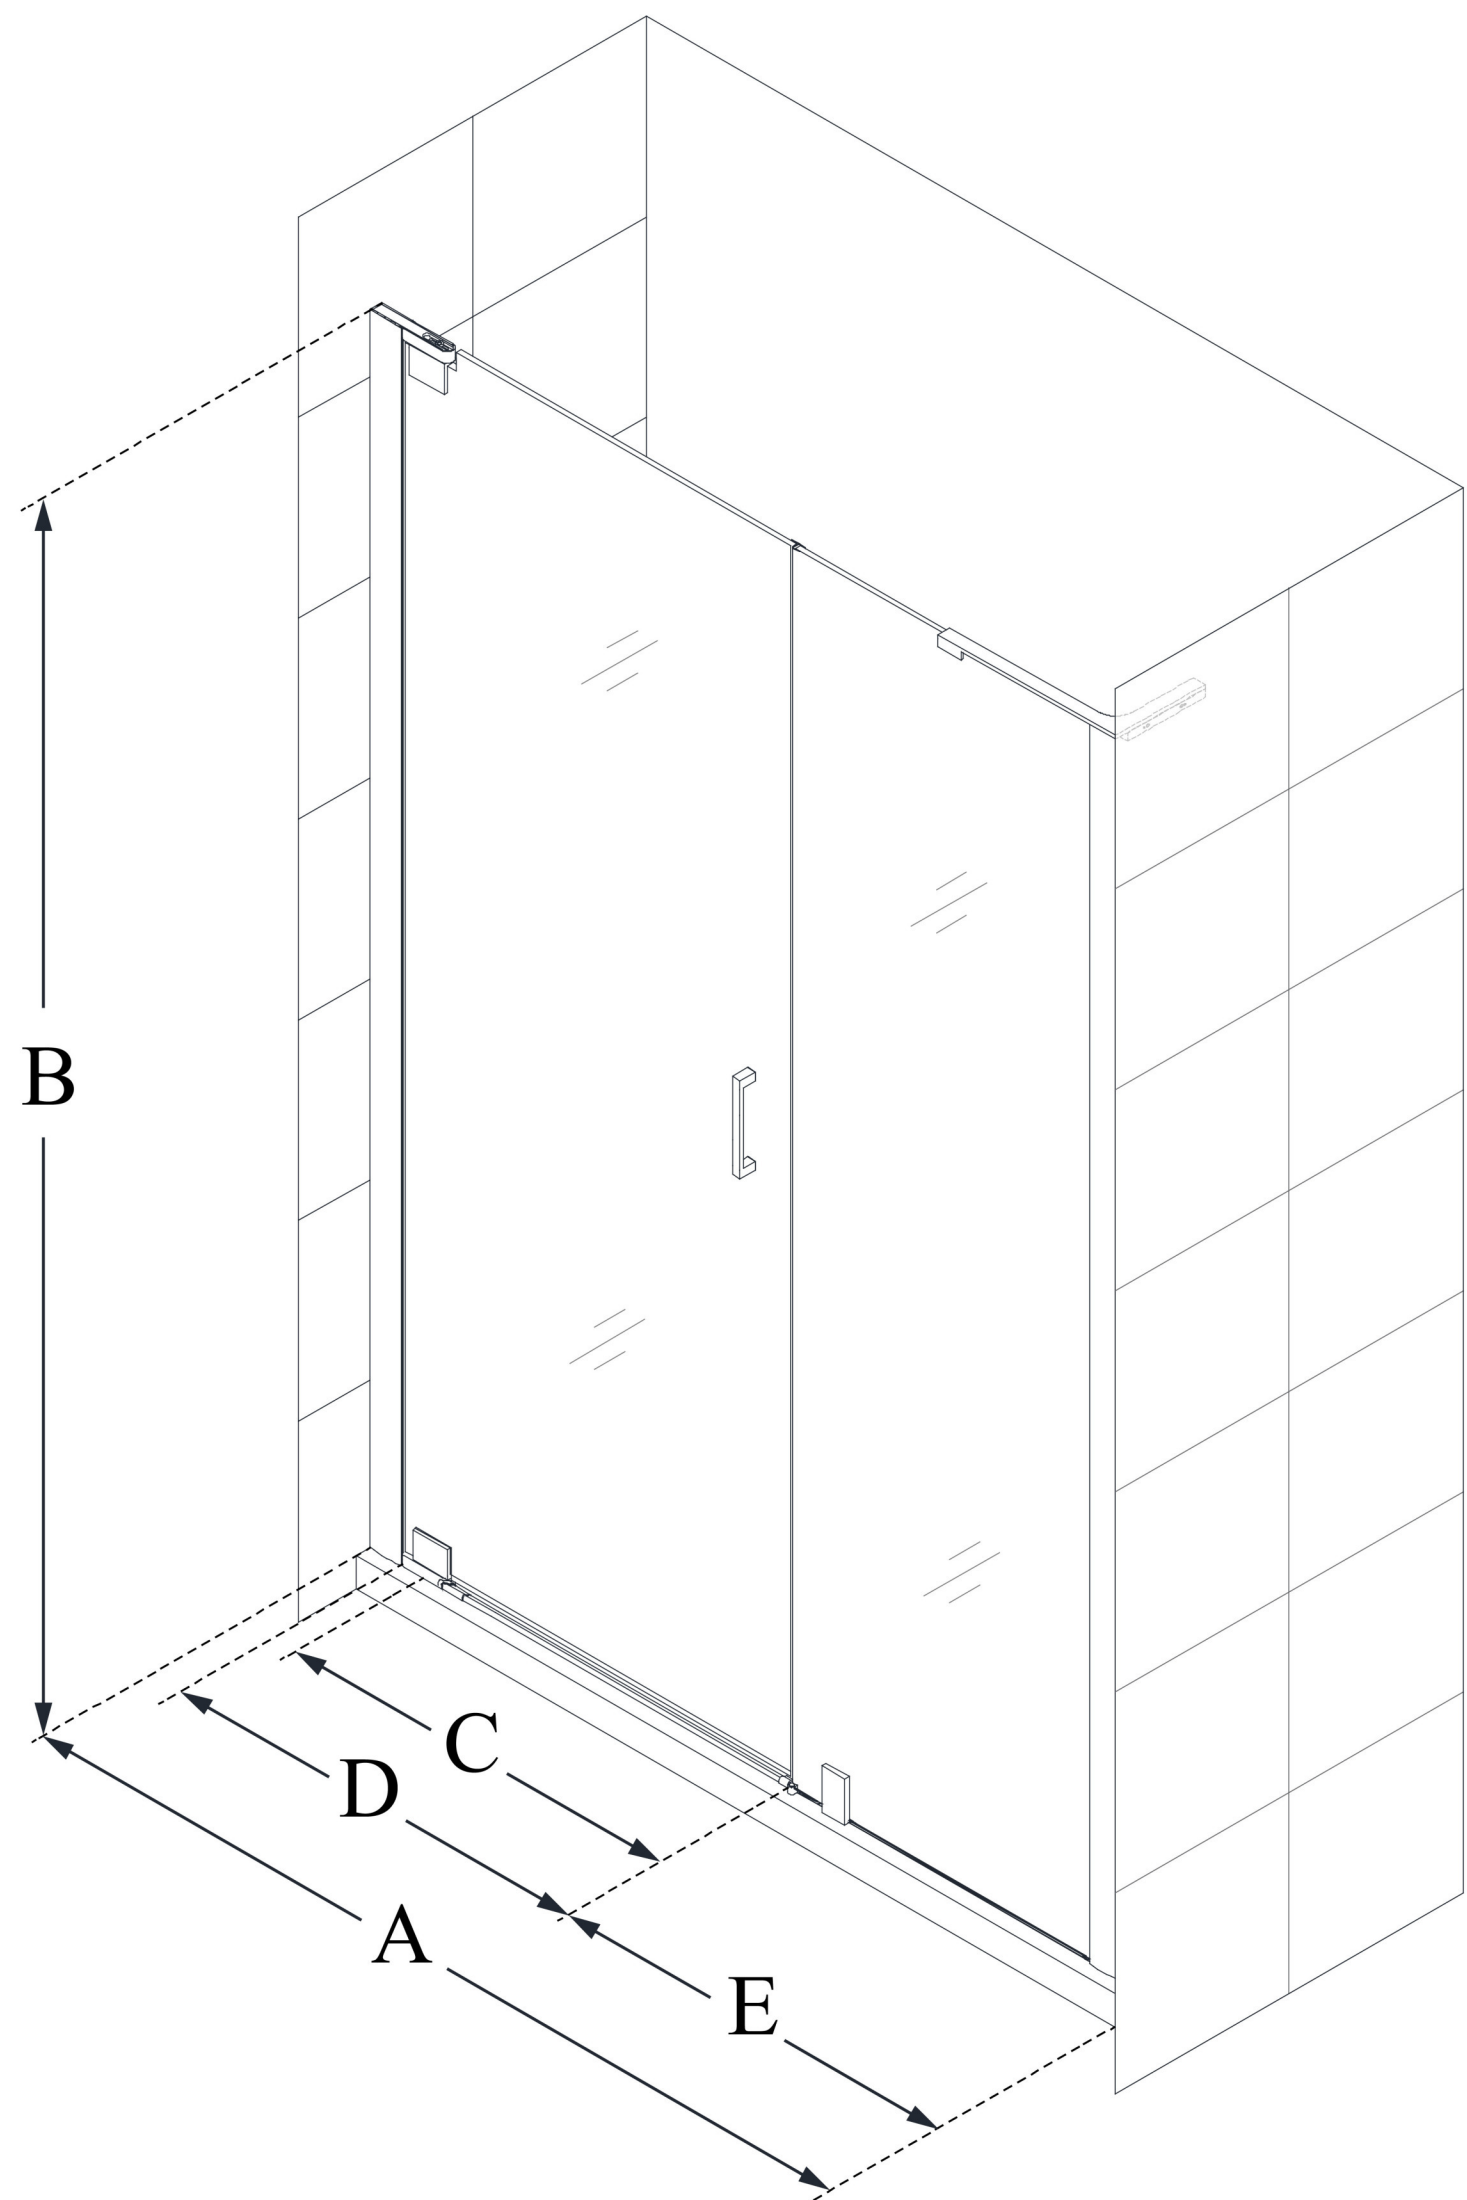

SHDR-4330180

ELEGANCE-LS

DreamLine Elegance-LS 46 1/2 -
48 1/2 in. W x 72 in. H Frameless
Pivot Shower Door

PIVOT DOOR

CONFIGURATION DIMENSIONS:

A: 46 1/2 in. - 48 1/2 in.

MODEL WIDTH

B: 72 in.

MODEL HEIGHT

C: 23 in.

ACCESS WIDTH

D: 26 in.

DOOR WIDTH

E: 18 in.

INLINE PANEL WIDTH

DreamLine reserves the right to update or modify the hardware or materials pictured without prior notice for the purpose of product improvement and customer satisfaction.