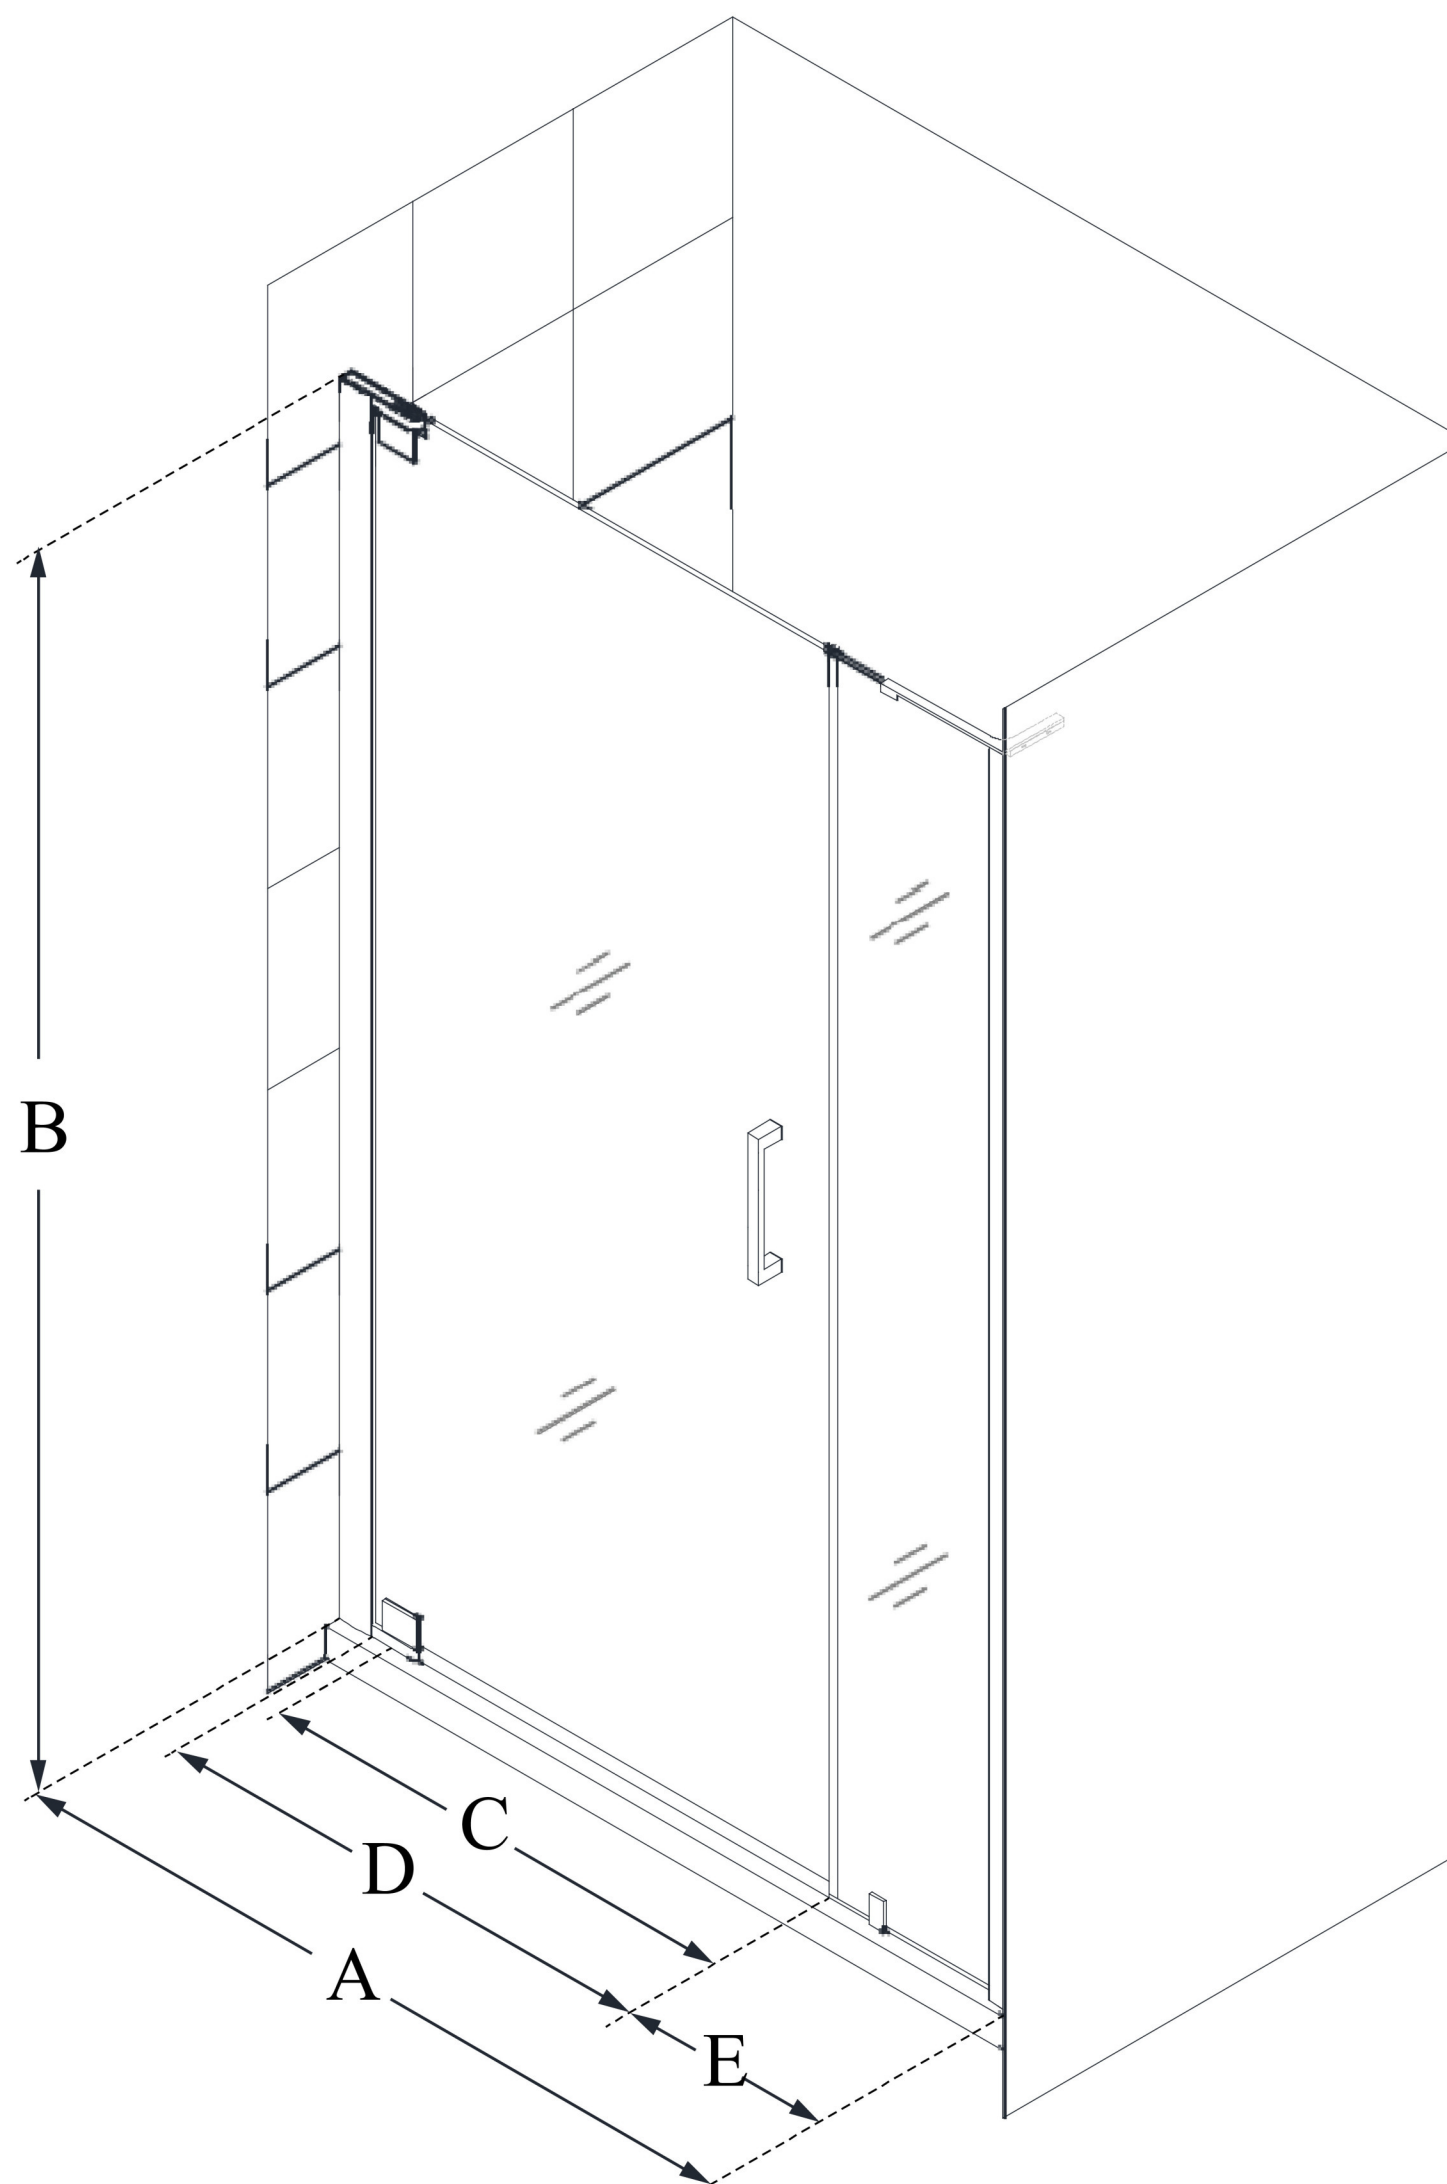

## **ELEGANCE-LS**

DreamLine Elegance-LS 40 1/2 -  
42 1/2 in. W x 72 in. H Frameless  
Pivot Shower Door

**PIVOT DOOR**

### **CONFIGURATION DIMENSIONS:**

**A: 40 1/2 in. - 42 1/2 in.**

MODEL WIDTH

**B: 72 in.**

MODEL HEIGHT

**C: 23 in.**

ACCESS WIDTH

**D: 26 in.**

DOOR WIDTH

**E: 12 in.**

INLINE PANEL WIDTH

DreamLine reserves the right to update or modify the hardware or materials pictured without prior notice for the purpose of product improvement and customer satisfaction.