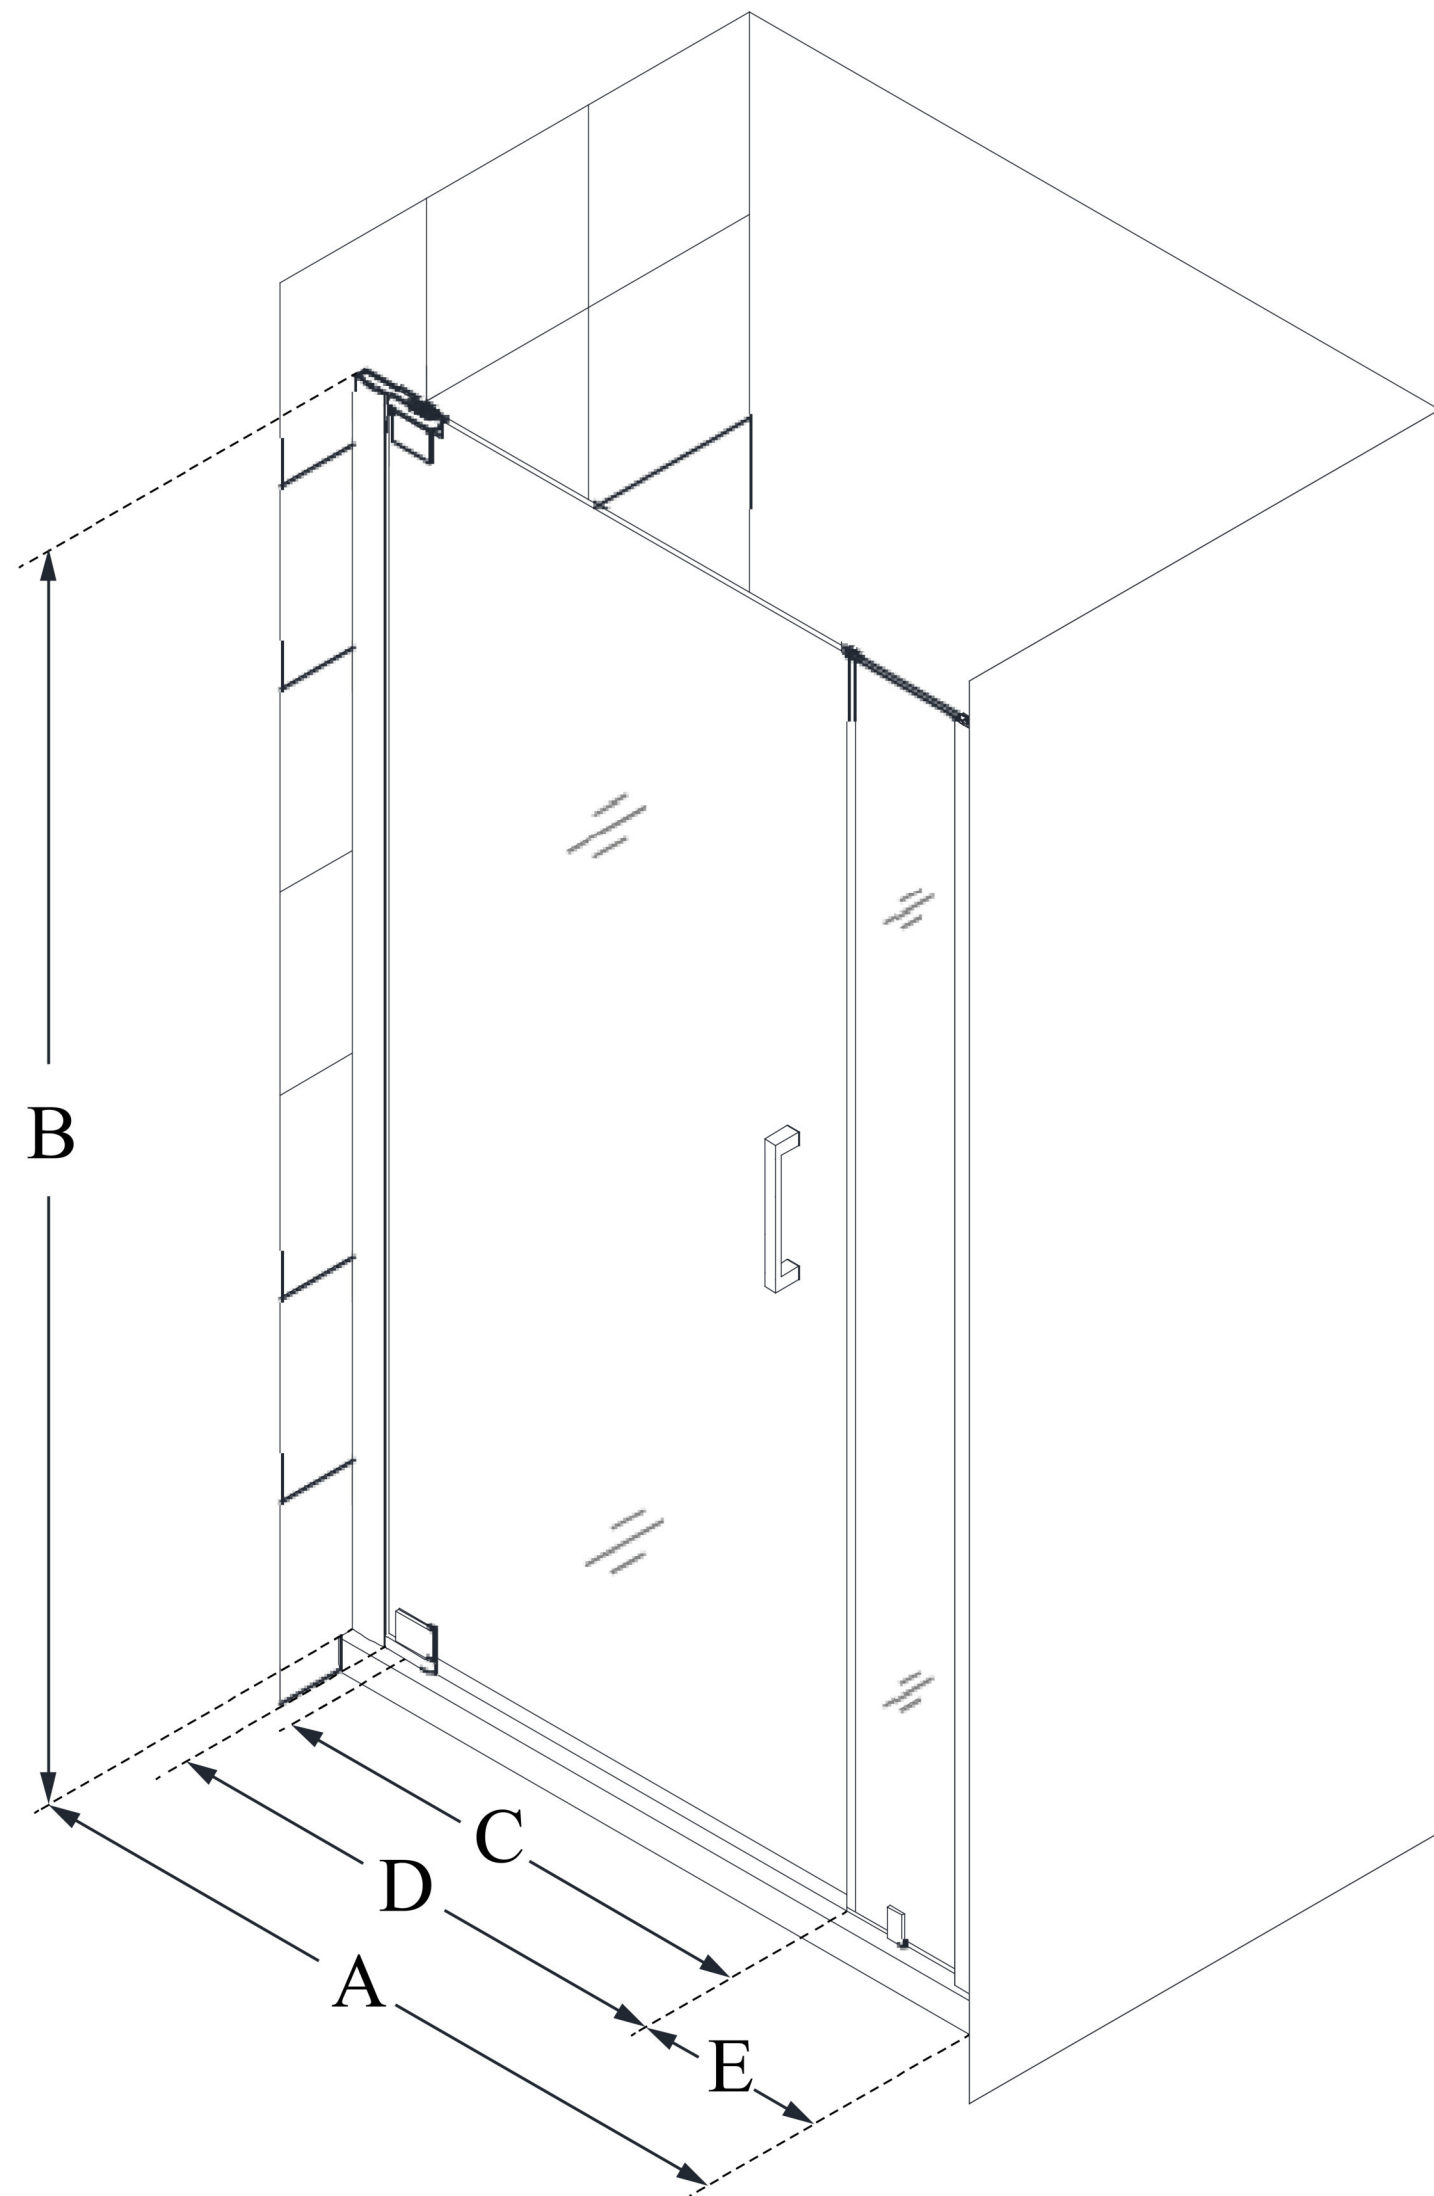

## **ELEGANCE-LS**

DreamLine Elegance-LS 34 1/2 -  
36 1/2 in. W x 72 in. H Frameless  
Pivot Shower Door

**PIVOT DOOR**

### **CONFIGURATION DIMENSIONS:**

**A: 34 1/2 in. - 36 1/2 in.**

MODEL WIDTH

**B: 72 in.**

MODEL HEIGHT

**C: 23 in.**

ACCESS WIDTH

**D: 26 in.**

DOOR WIDTH

**E: 6 in.**

INLINE PANEL WIDTH

DreamLine reserves the right to update or modify the hardware or materials pictured without prior notice for the purpose of product improvement and customer satisfaction.