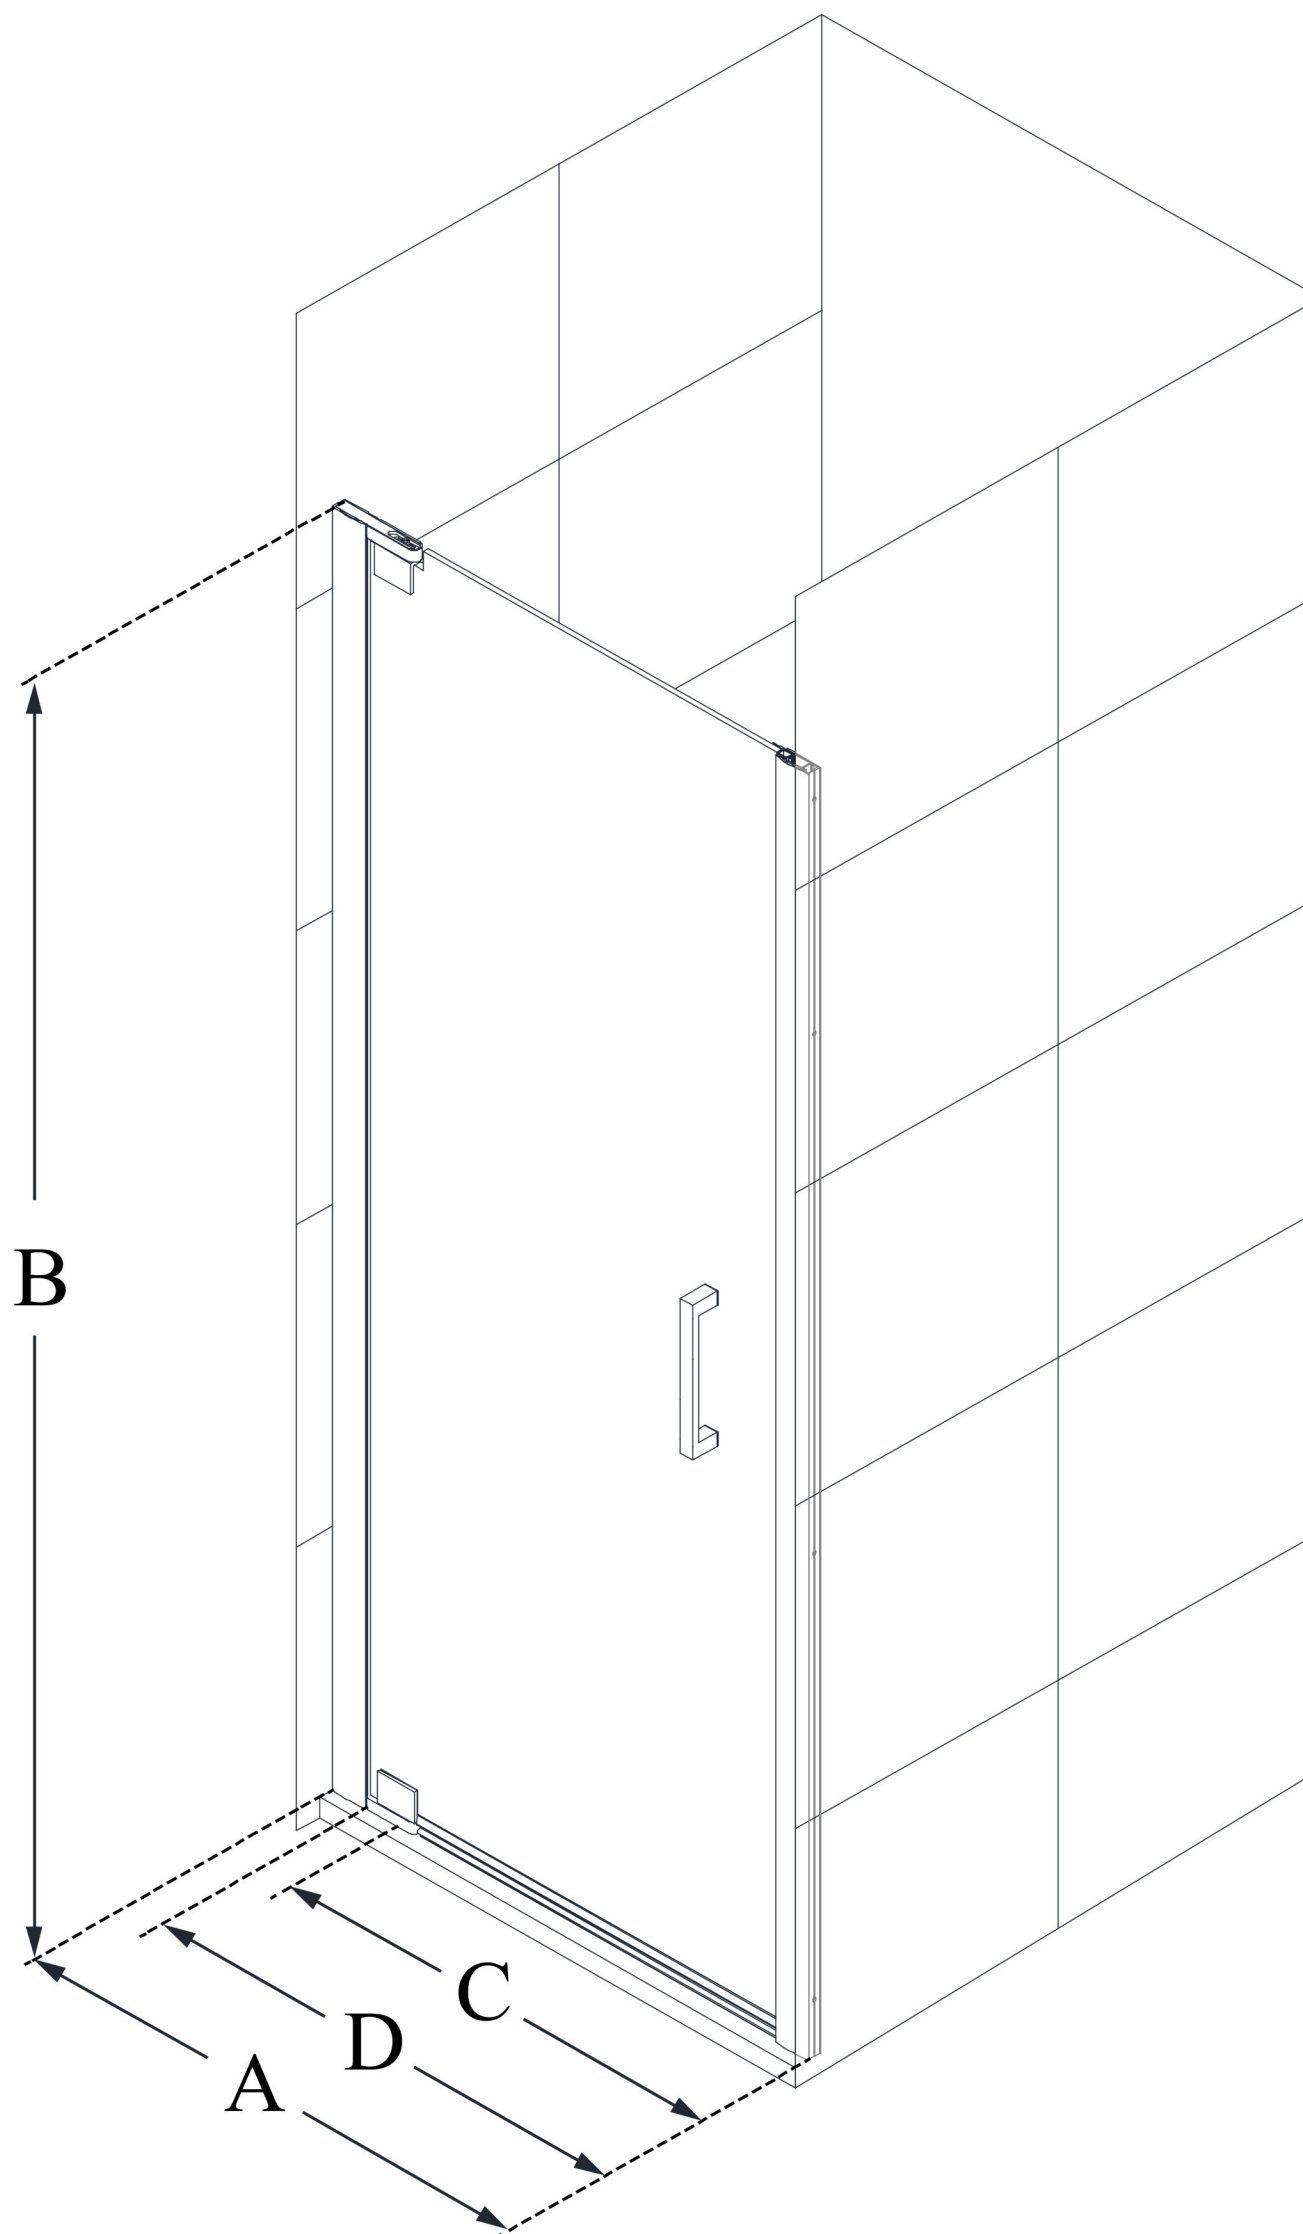

## **ELEGANCE-LS**

DreamLine Elegance-LS 30 1/2 -  
32 1/2 in. W x 72 in. H Frameless  
Pivot Shower Door

**PIVOT DOOR**

### **CONFIGURATION DIMENSIONS:**

**A: 30 1/2 in. - 32 1/2 in.**

MODEL WIDTH

**B: 72 in.**

MODEL HEIGHT

**C: 23 in.**

ACCESS WIDTH

**D: 26 in.**

DOOR WIDTH

**E: -**

INLINE PANEL WIDTH

DreamLine reserves the right to update or modify the hardware or materials pictured without prior notice for the purpose of product improvement and customer satisfaction.