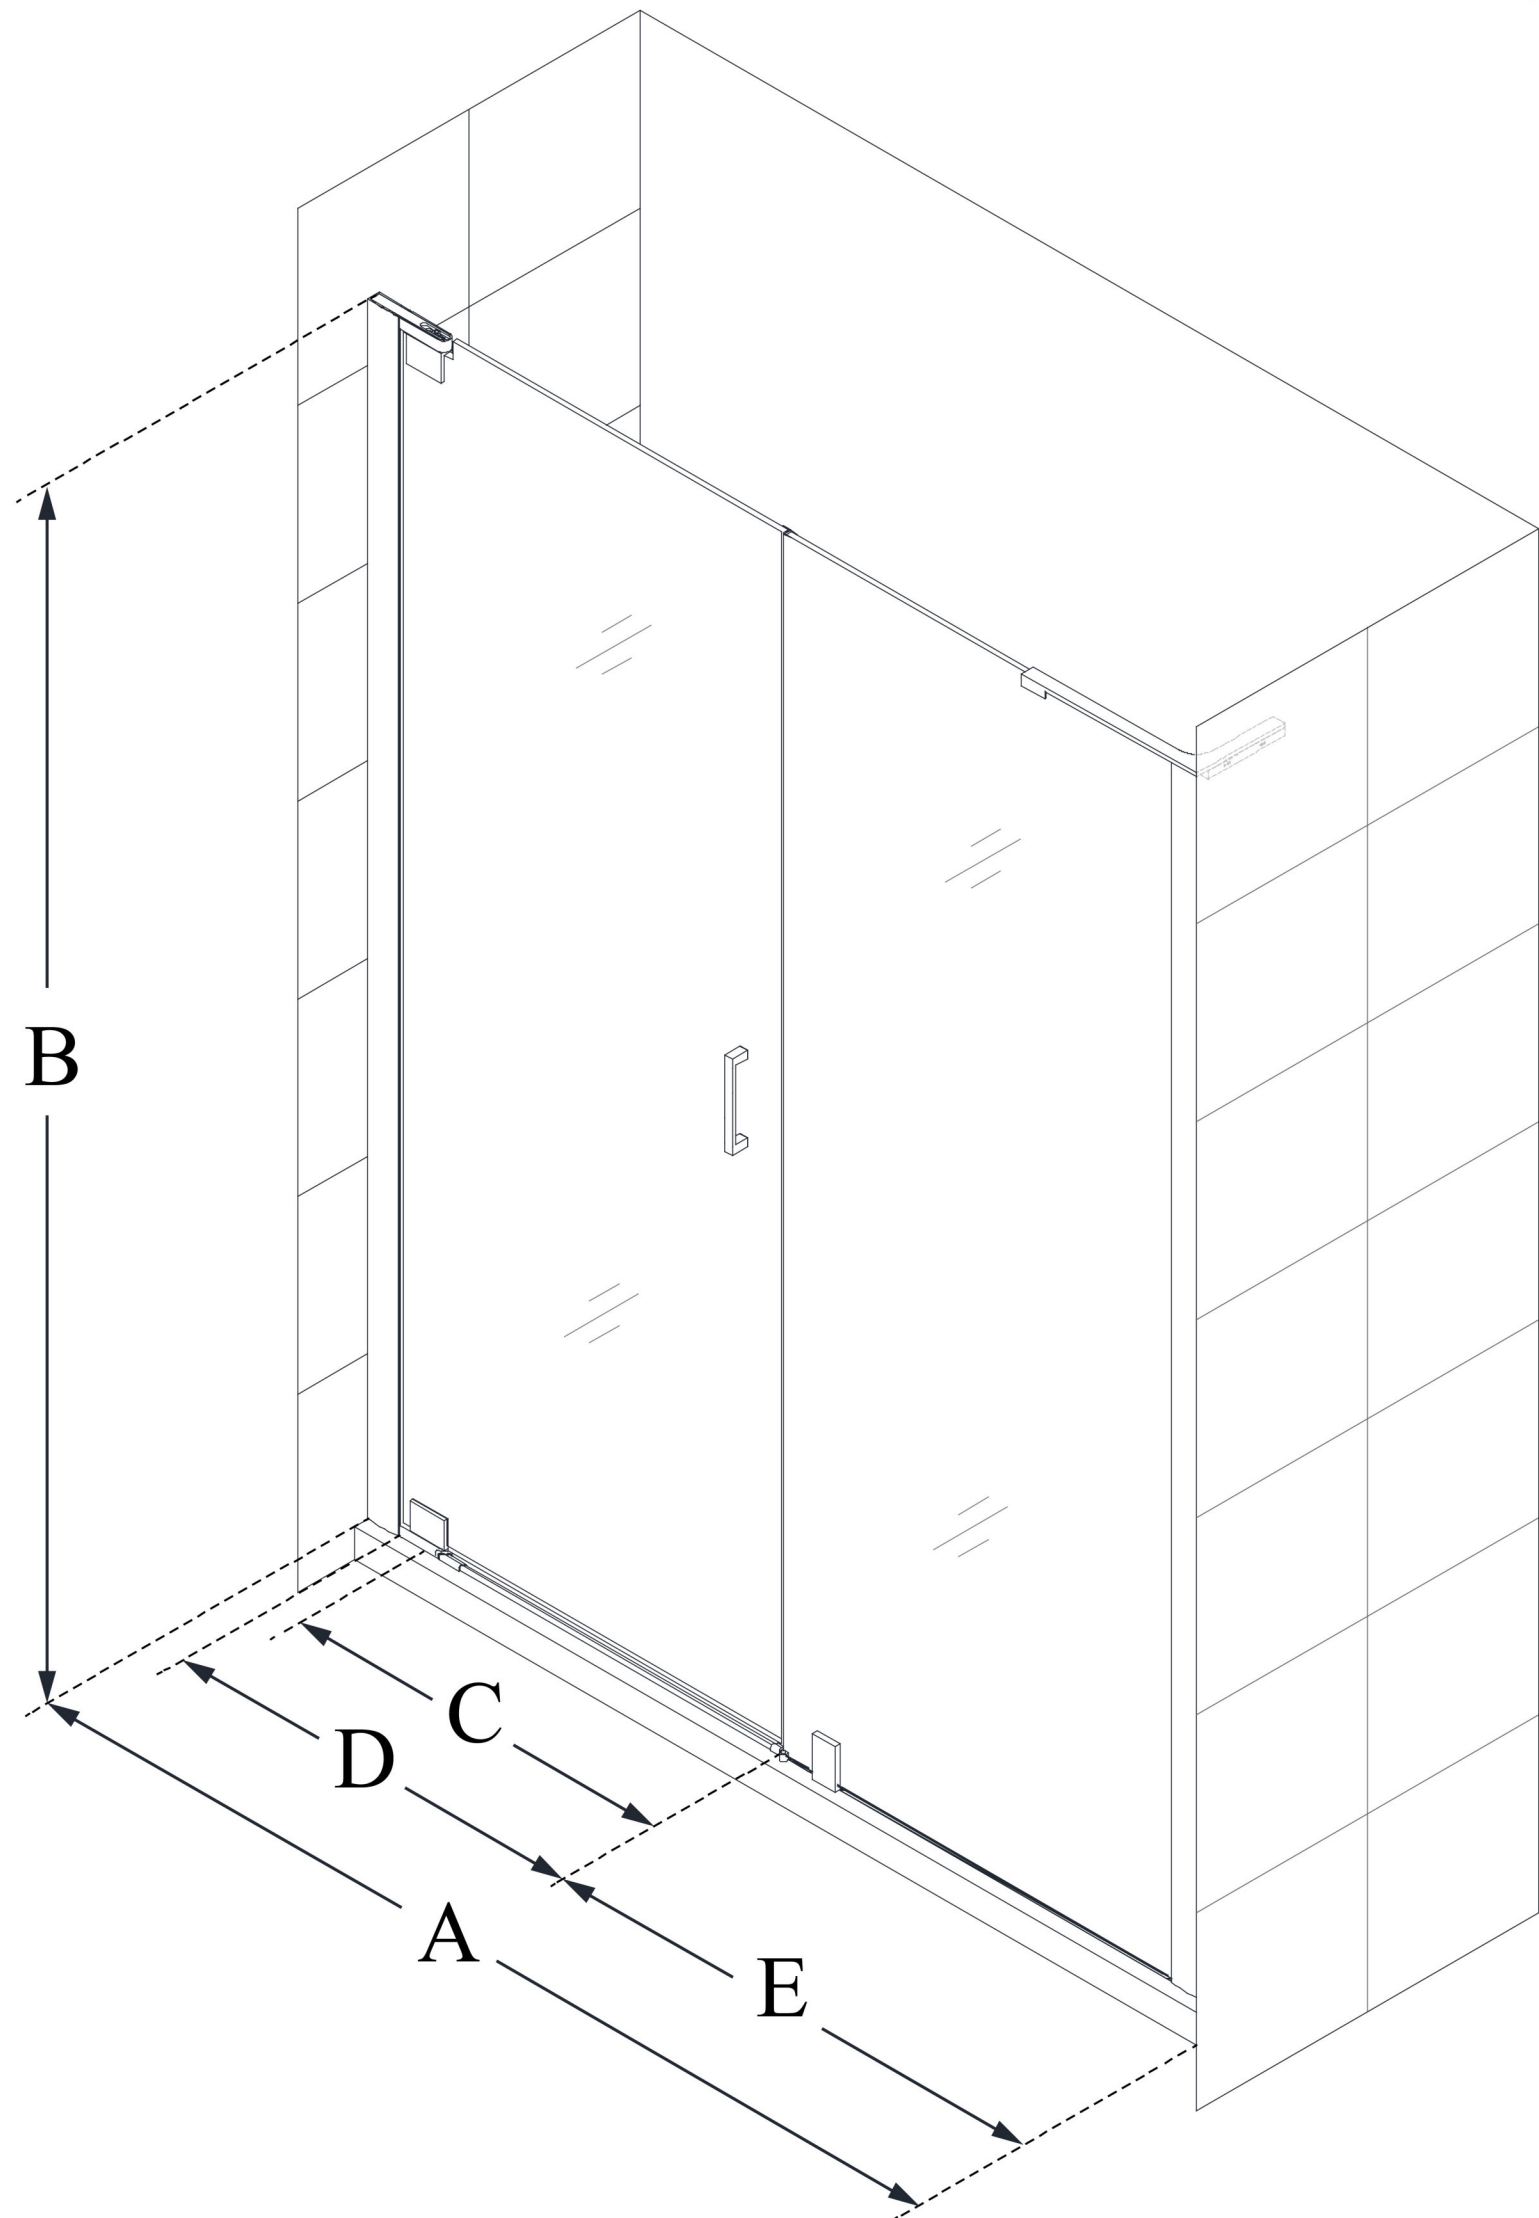

SHDR-4328300

ELEGANCE-LS

DreamLine Elegance-LS 56 3/4 -
58 3/4 in. W x 72 in. H Frameless
Pivot Shower Door

PIVOT DOOR

CONFIGURATION DIMENSIONS:

A: 56 3/4 in. - 58 3/4 in.
MODEL WIDTH

B: 72 in.
MODEL HEIGHT

C: 21 1/4 in.
ACCESS WIDTH

D: 24 1/4 in.
DOOR WIDTH

E: 30 in.
INLINE PANEL WIDTH

DreamLine reserves the right to update or modify the hardware or materials pictured without prior notice for the purpose of product improvement and customer satisfaction.