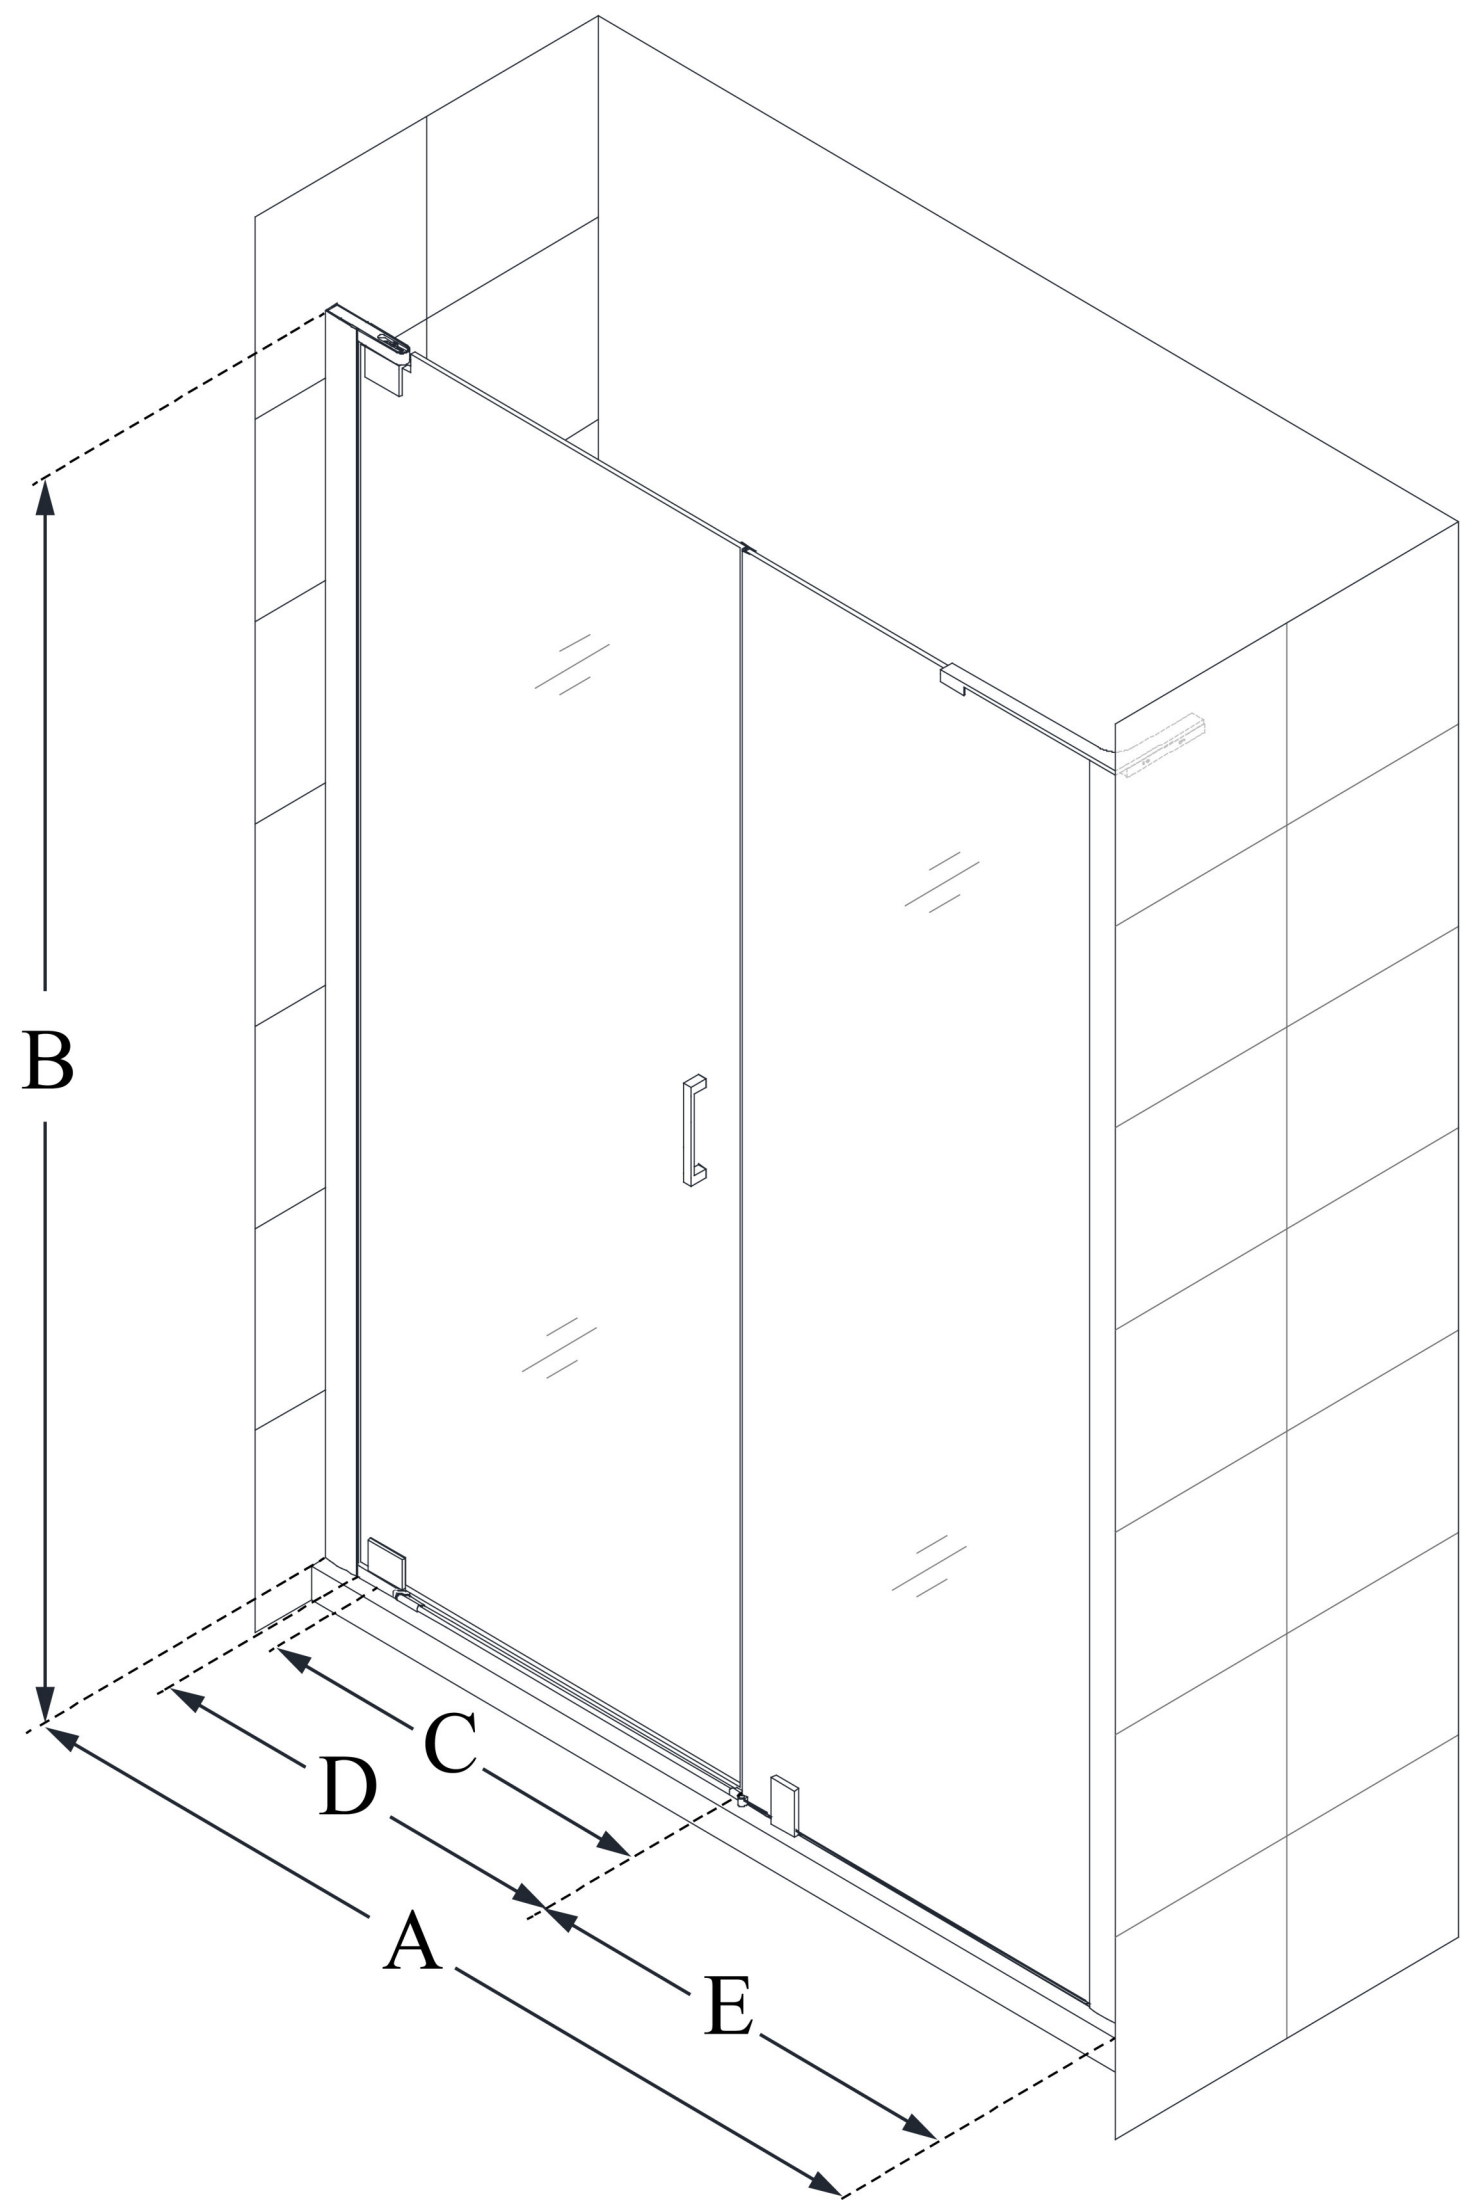

SHDR-4328240

ELEGANCE-LS

DreamLine Elegance-LS 50 3/4 -
52 3/4 in. W x 72 in. H Frameless
Pivot Shower Door

PIVOT DOOR

CONFIGURATION DIMENSIONS:

A: 50 3/4 in. - 52 3/4 in.
MODEL WIDTH

B: 72 in.
MODEL HEIGHT

C: 21 1/4 in.
ACCESS WIDTH

D: 24 1/4 in.
DOOR WIDTH

E: 24 in.
INLINE PANEL WIDTH

DreamLine reserves the right to update or modify the hardware or materials pictured without prior notice for the purpose of product improvement and customer satisfaction.