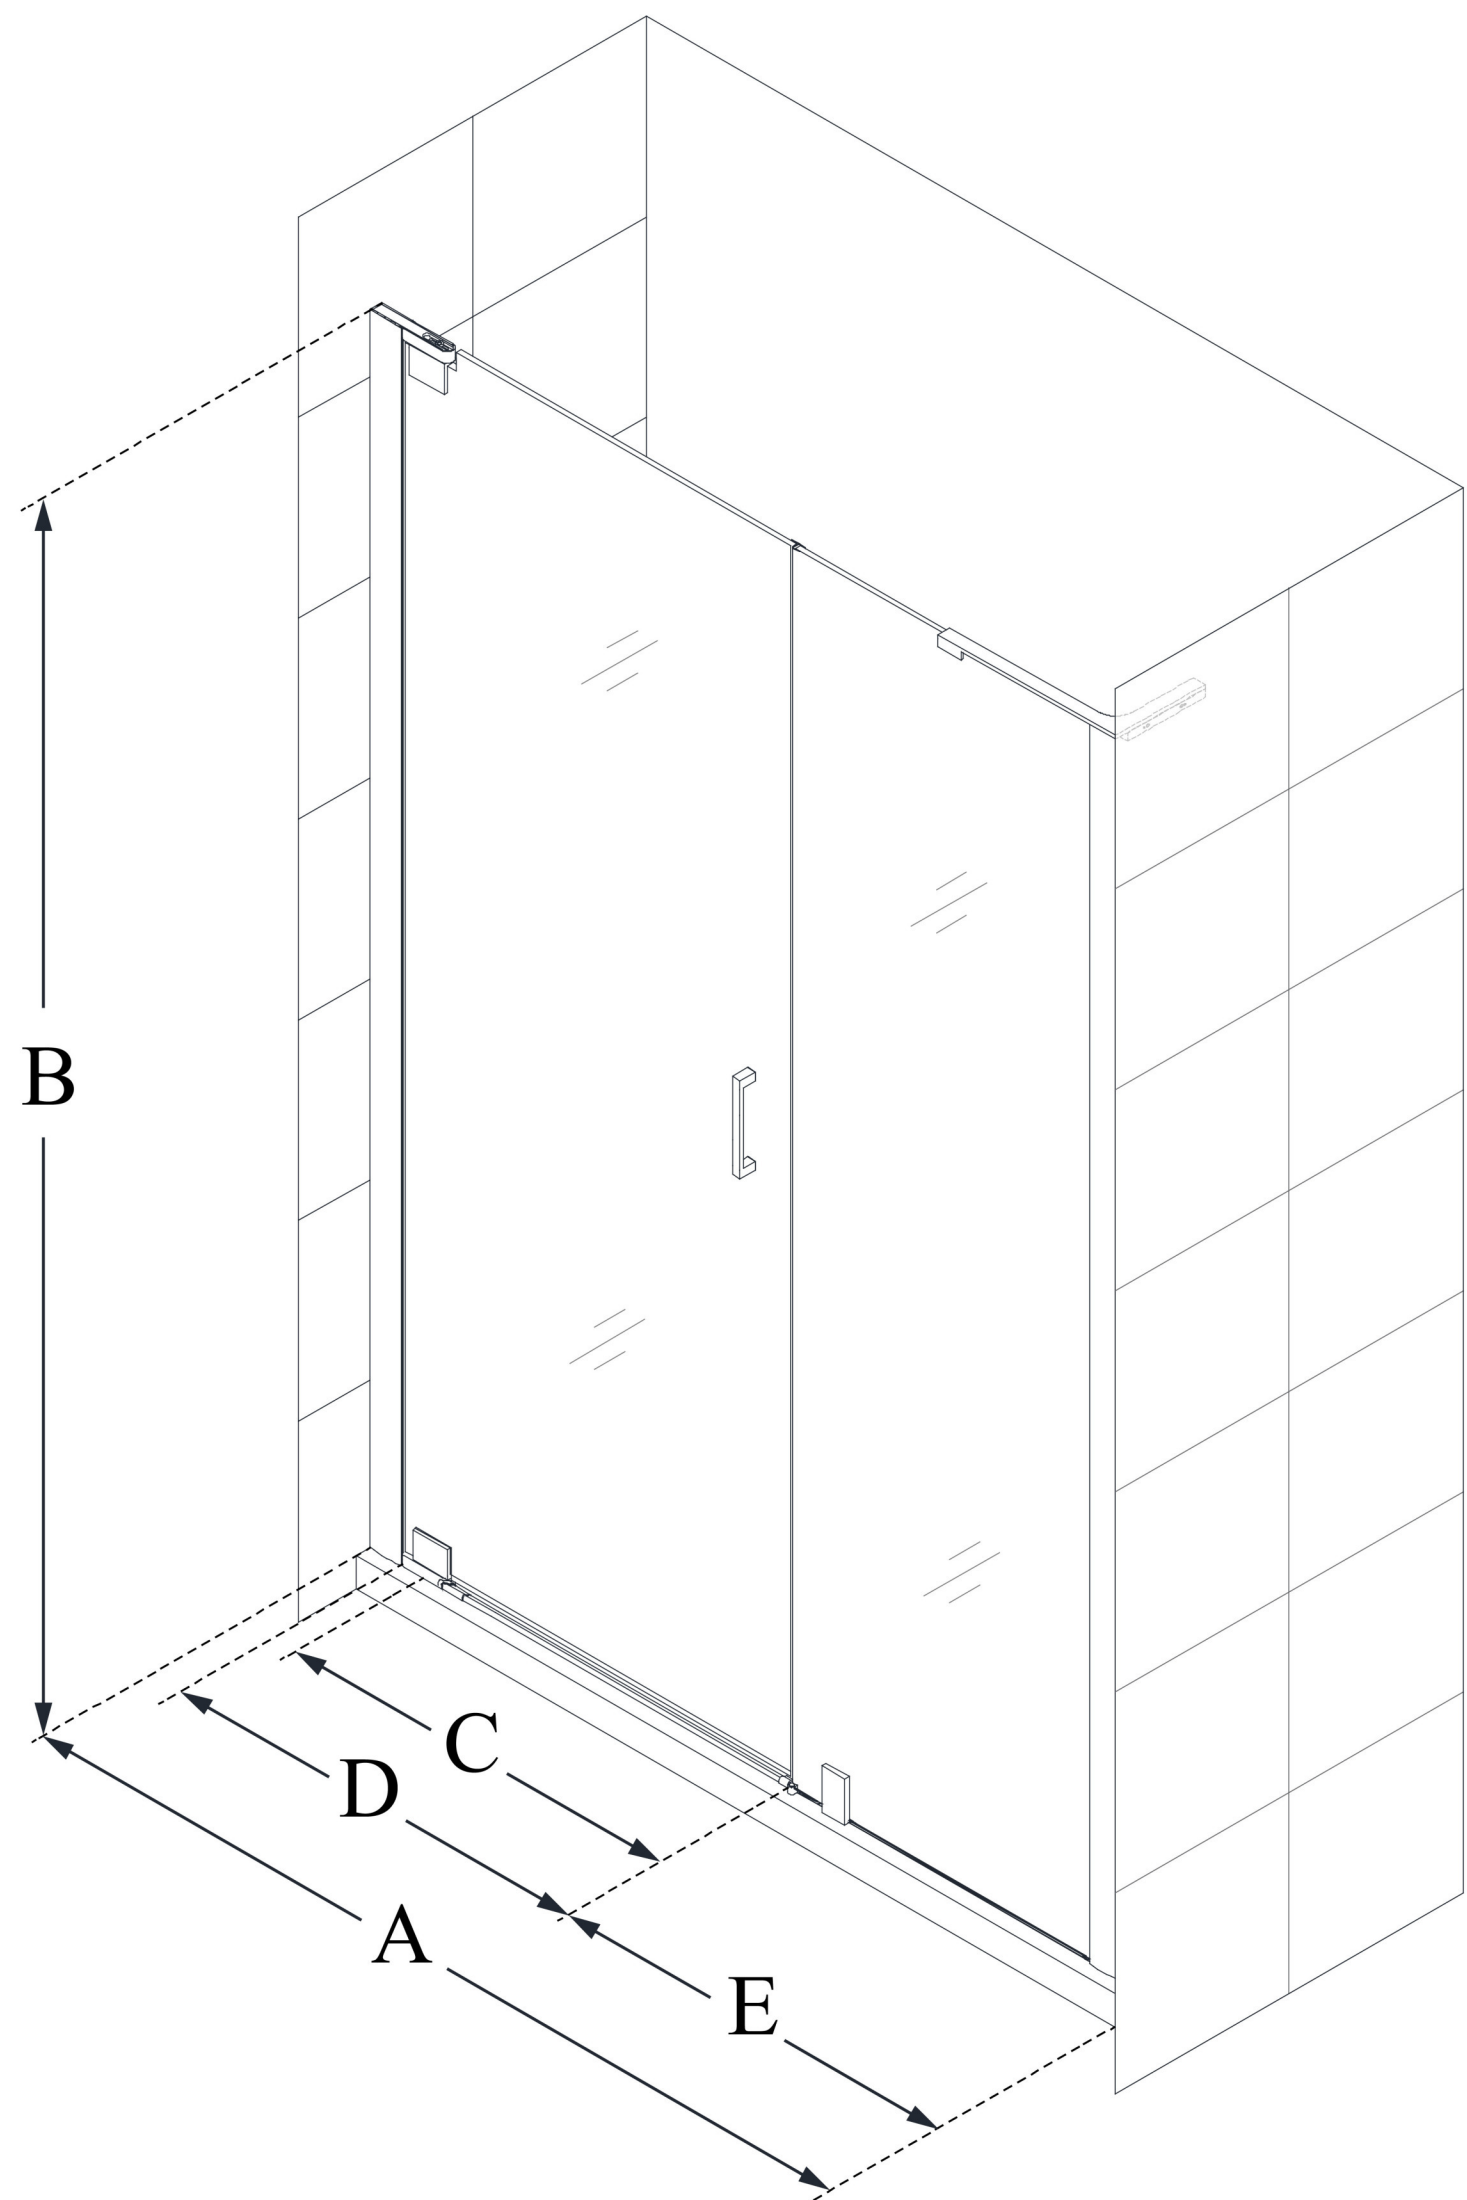

SHDR-4328180

ELEGANCE-LS

DreamLine Elegance-LS 44 3/4 -
46 3/4 in. W x 72 in. H Frameless
Pivot Shower Door

PIVOT DOOR

CONFIGURATION DIMENSIONS:

A: 44 3/4 in. - 46 3/4 in.

MODEL WIDTH

B: 72 in.

MODEL HEIGHT

C: 21 1/4 in.

ACCESS WIDTH

D: 24 1/4 in.

DOOR WIDTH

E: 18 in.

INLINE PANEL WIDTH

DreamLine reserves the right to update or modify the hardware or materials pictured without prior notice for the purpose of product improvement and customer satisfaction.