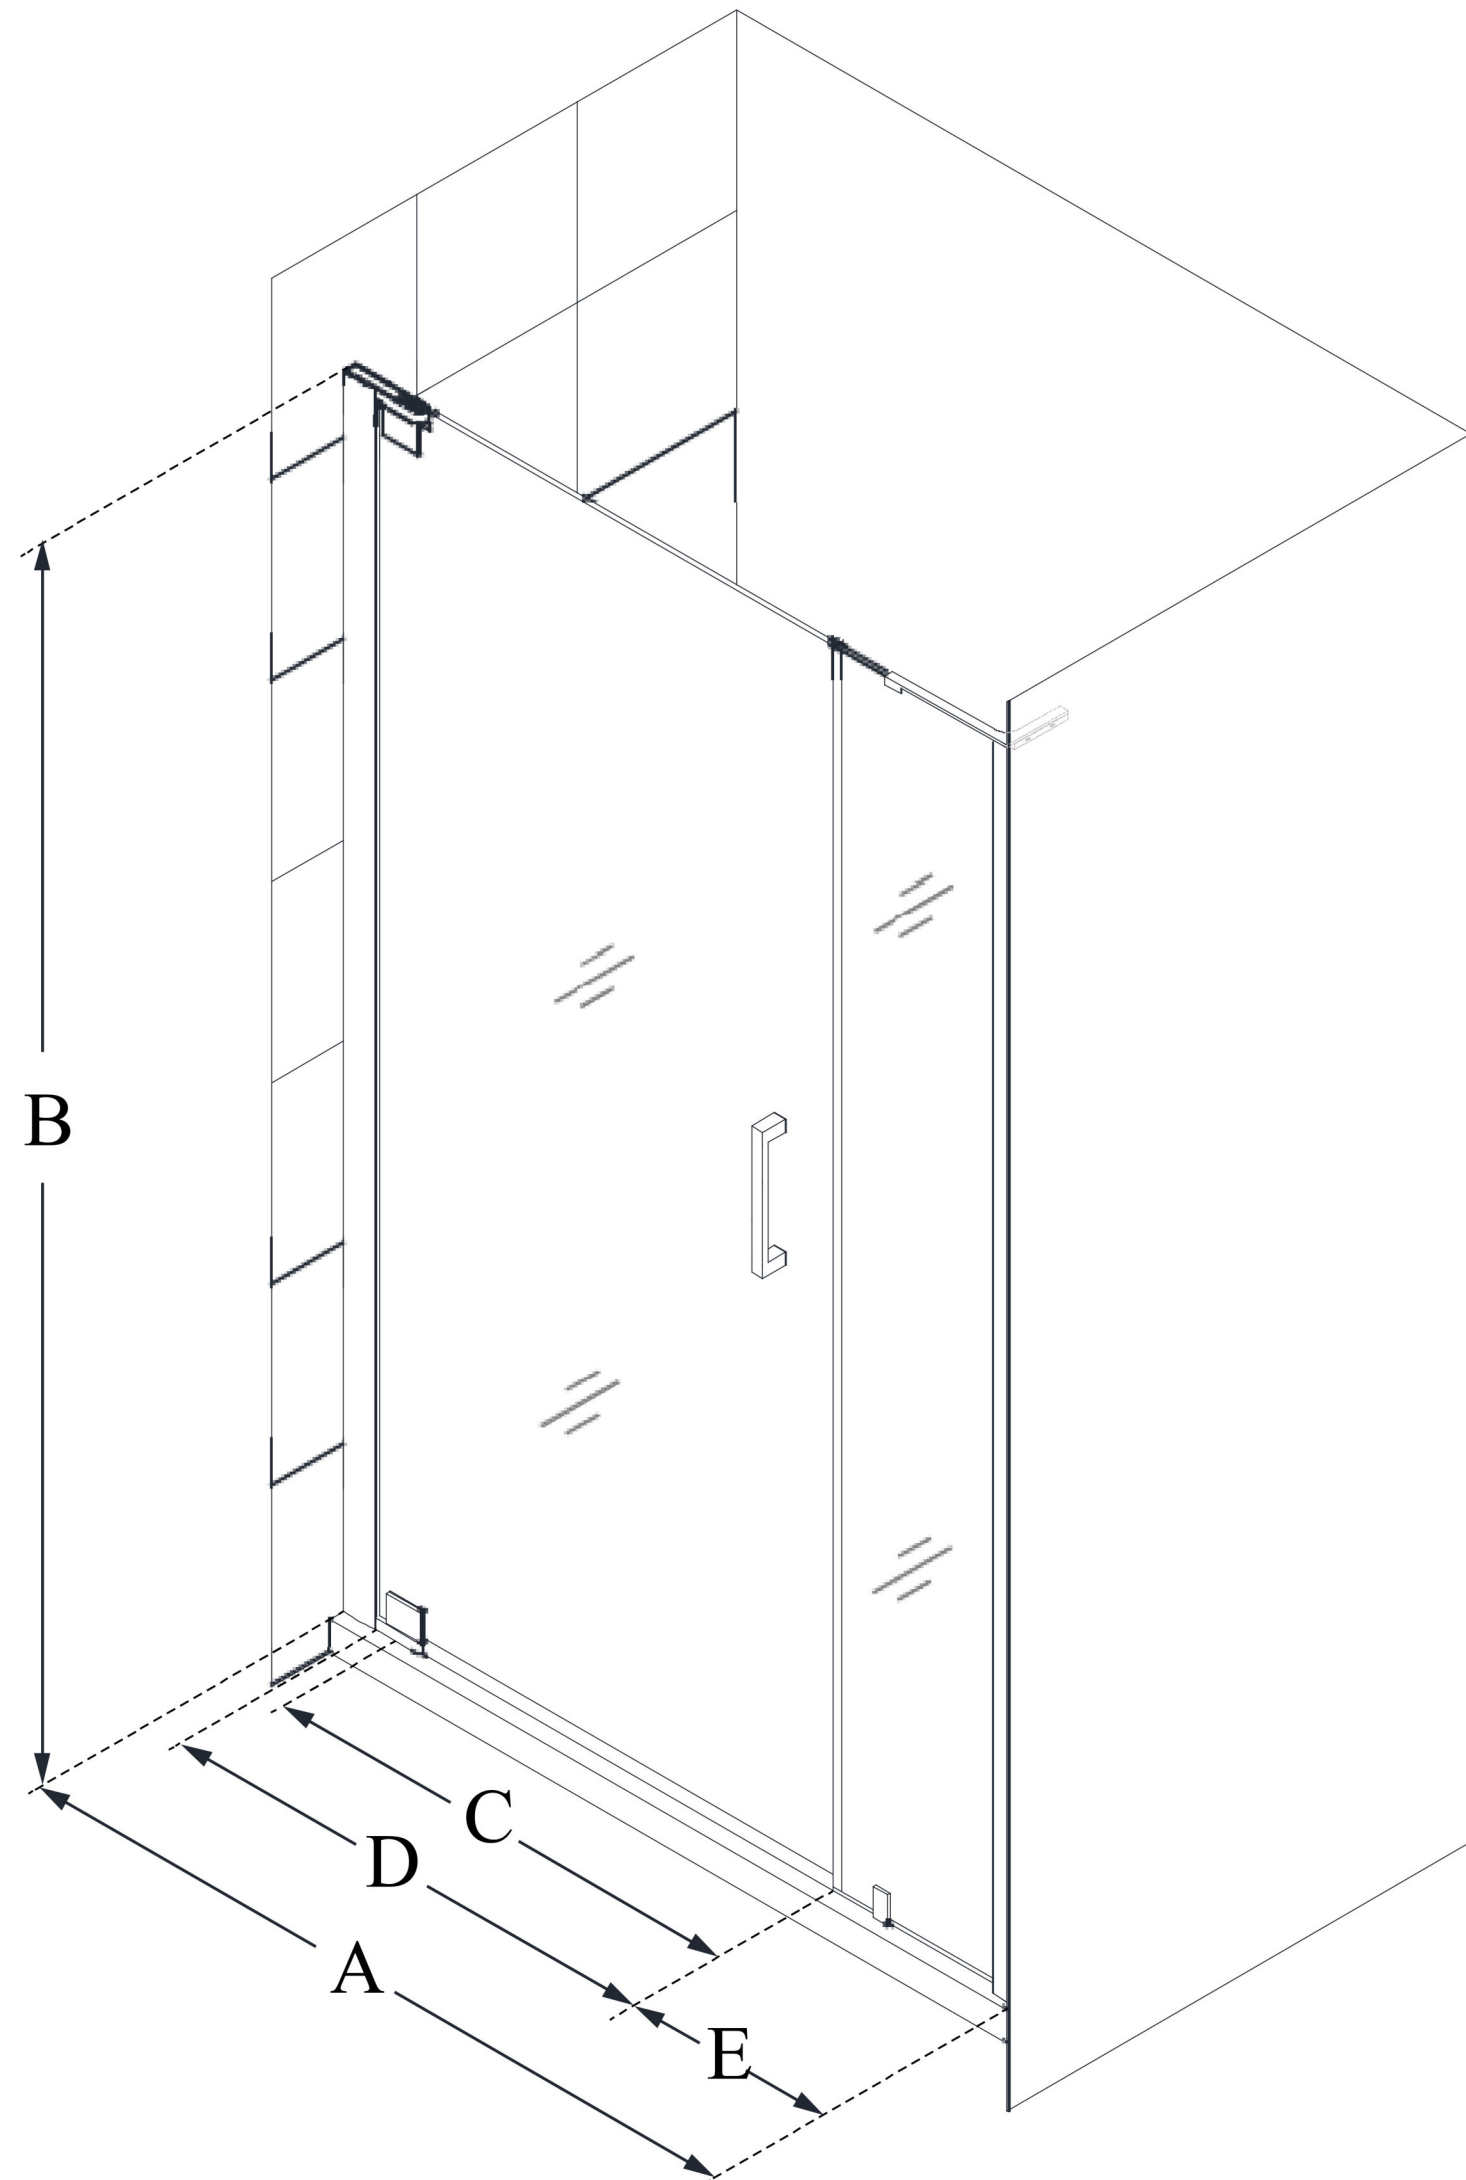

SHDR-4328120

ELEGANCE-LS

DreamLine Elegance-LS 38 3/4 -
40 3/4 in. W x 72 in. H Frameless
Pivot Shower Door

PIVOT DOOR

CONFIGURATION DIMENSIONS:

A: 38 3/4 in. - 40 3/4 in.

MODEL WIDTH

B: 72 in.

MODEL HEIGHT

C: 21 1/4 in.

ACCESS WIDTH

D: 24 1/4 in.

DOOR WIDTH

E: 12 in.

INLINE PANEL WIDTH

DreamLine reserves the right to update or modify the hardware or materials pictured without prior notice for the purpose of product improvement and customer satisfaction.