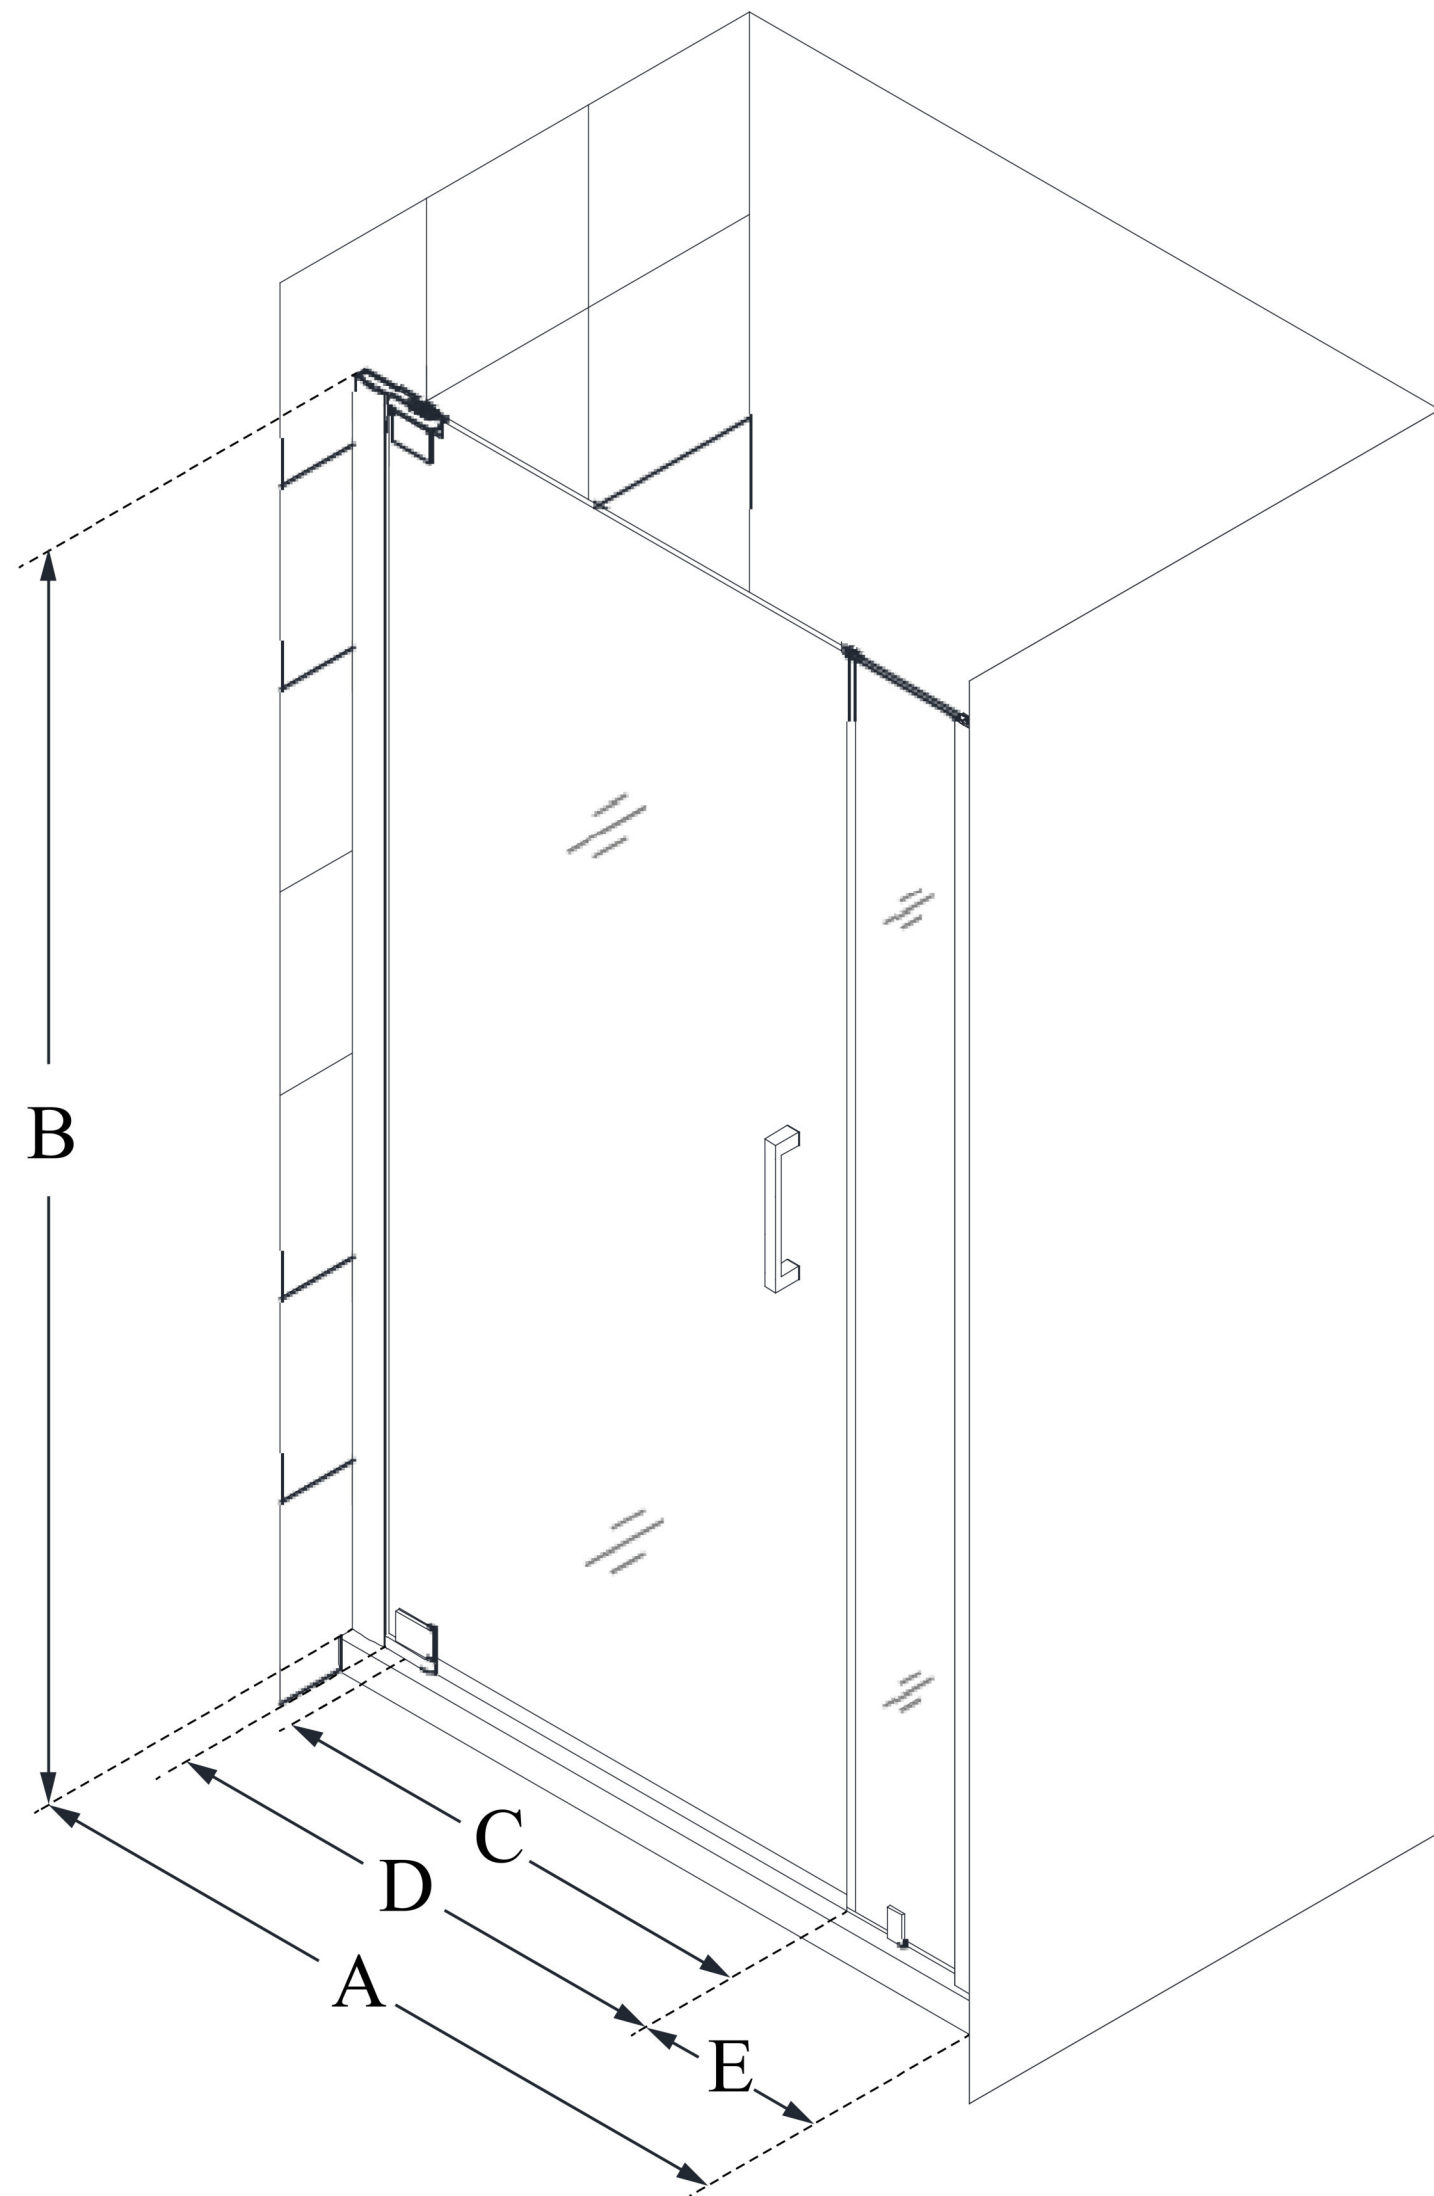

## **ELEGANCE-LS**

DreamLine Elegance-LS 32 3/4 -  
34 3/4 in. W x 72 in. H Frameless  
Pivot Shower Door

**PIVOT DOOR**

### **CONFIGURATION DIMENSIONS:**

**A: 32 3/4 in. - 34 3/4 in.**

MODEL WIDTH

**B: 72 in.**

MODEL HEIGHT

**C: 21 1/4 in.**

ACCESS WIDTH

**D: 24 1/4 in.**

DOOR WIDTH

**E: 6 in.**

INLINE PANEL WIDTH

DreamLine reserves the right to update or modify the hardware or materials pictured without prior notice for the purpose of product improvement and customer satisfaction.