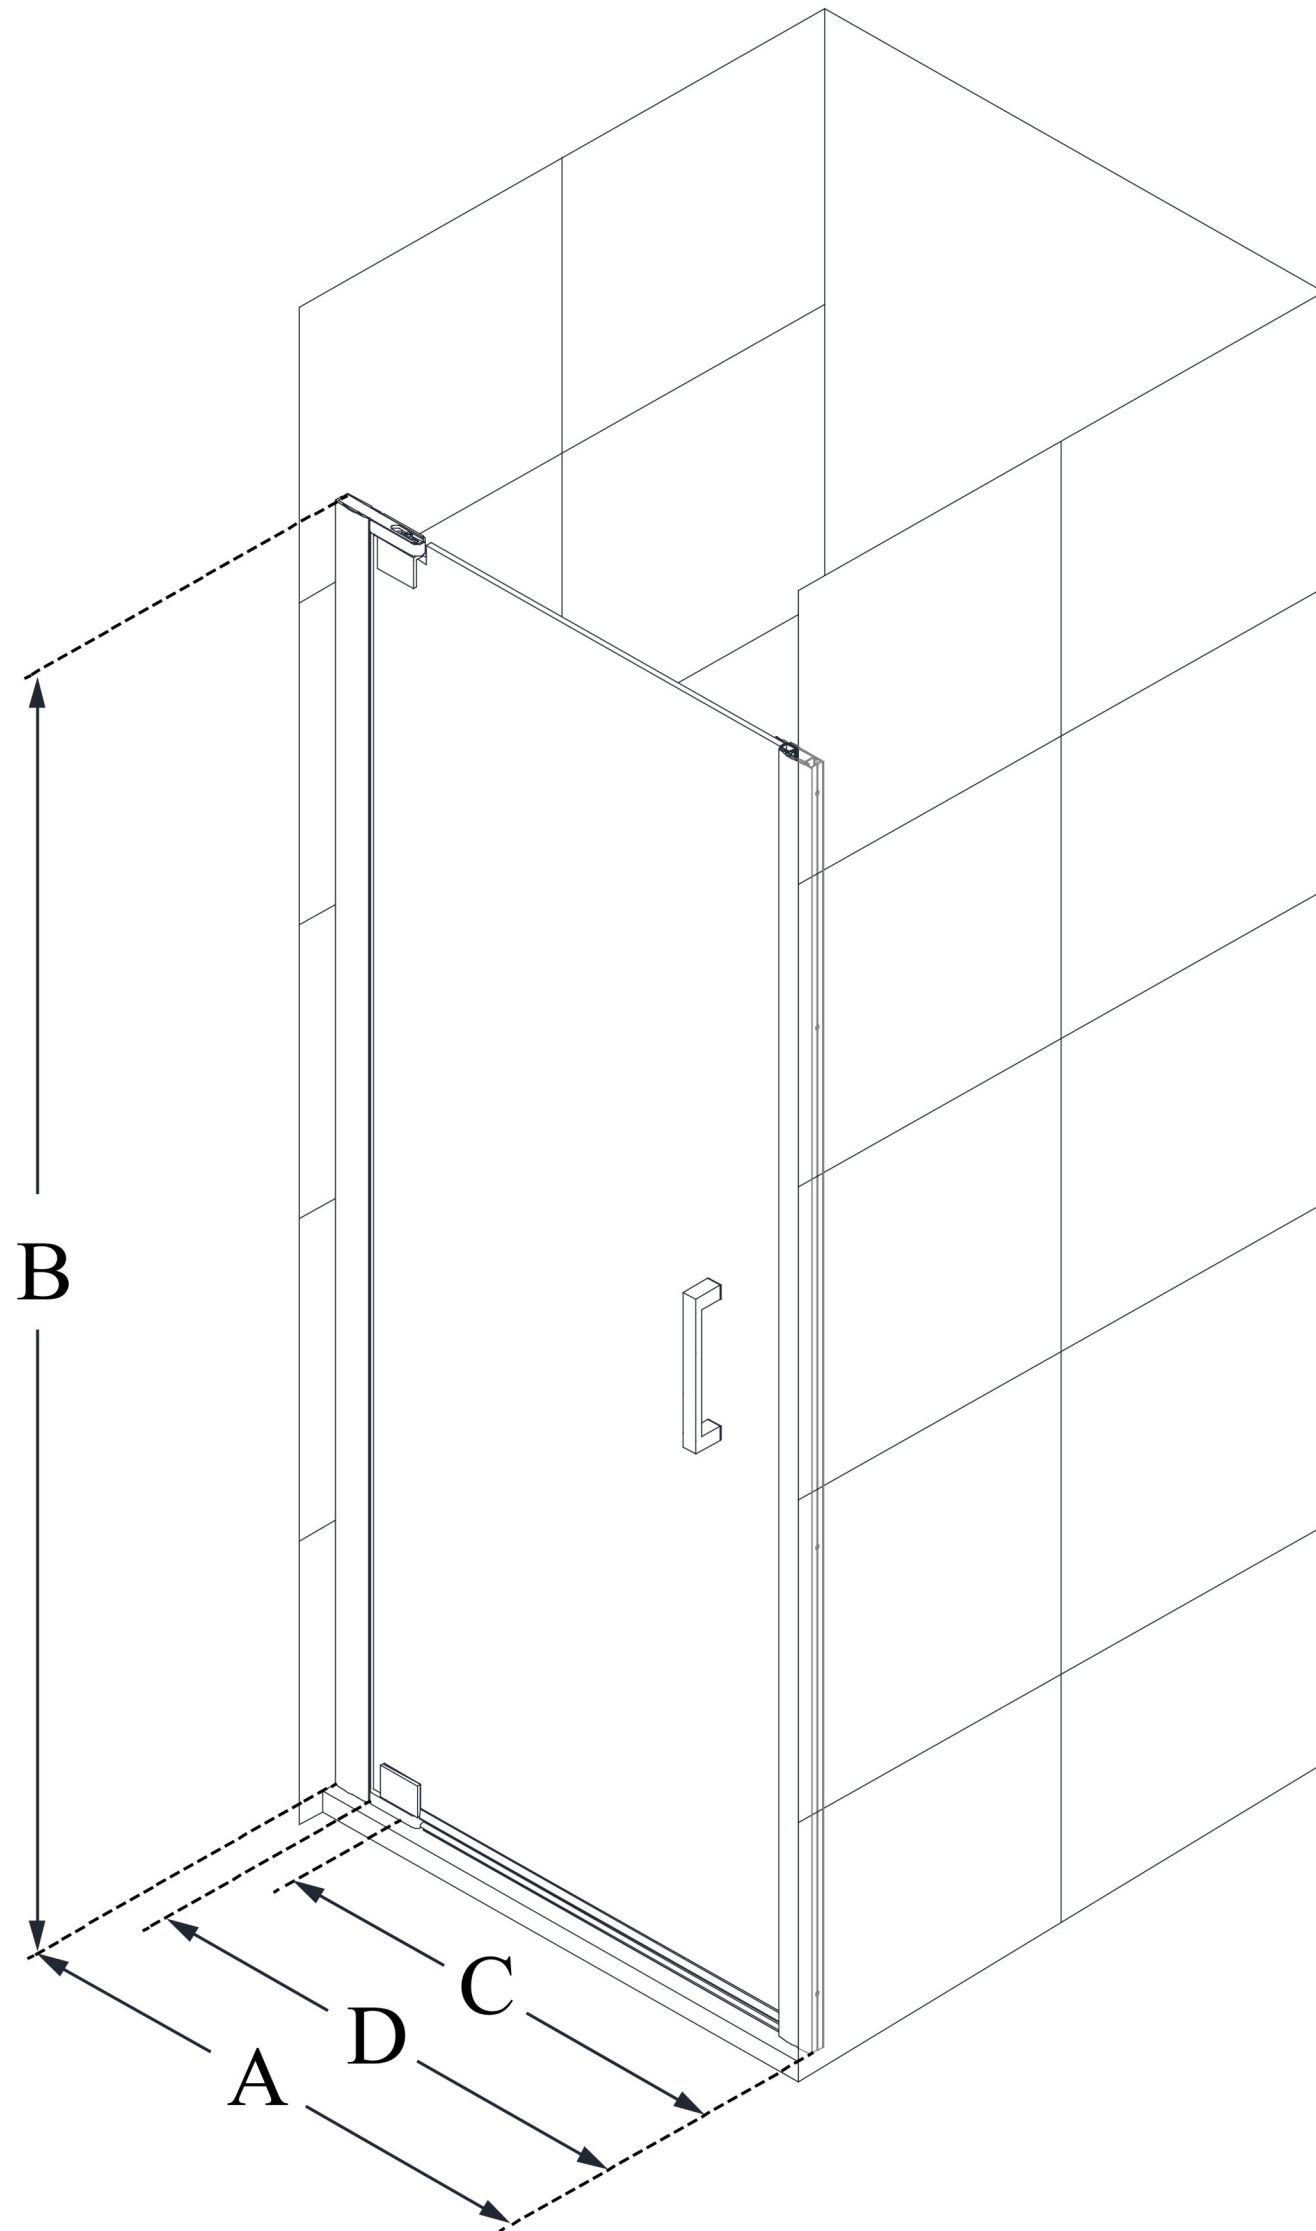

SHDR-4328000

ELEGANCE-LS

DreamLine Elegance-LS 28 3/4 -
30 3/4 in. W x 72 in. H Frameless
Pivot Shower Door

PIVOT DOOR

CONFIGURATION DIMENSIONS:

A: 28 3/4 in. - 30 3/4 in.

MODEL WIDTH

B: 72 in.

MODEL HEIGHT

C: 21 1/4 in.

ACCESS WIDTH

D: 24 1/4 in.

DOOR WIDTH

E: -

INLINE PANEL WIDTH

DreamLine reserves the right to update or modify the hardware or materials pictured without prior notice for the purpose of product improvement and customer satisfaction.