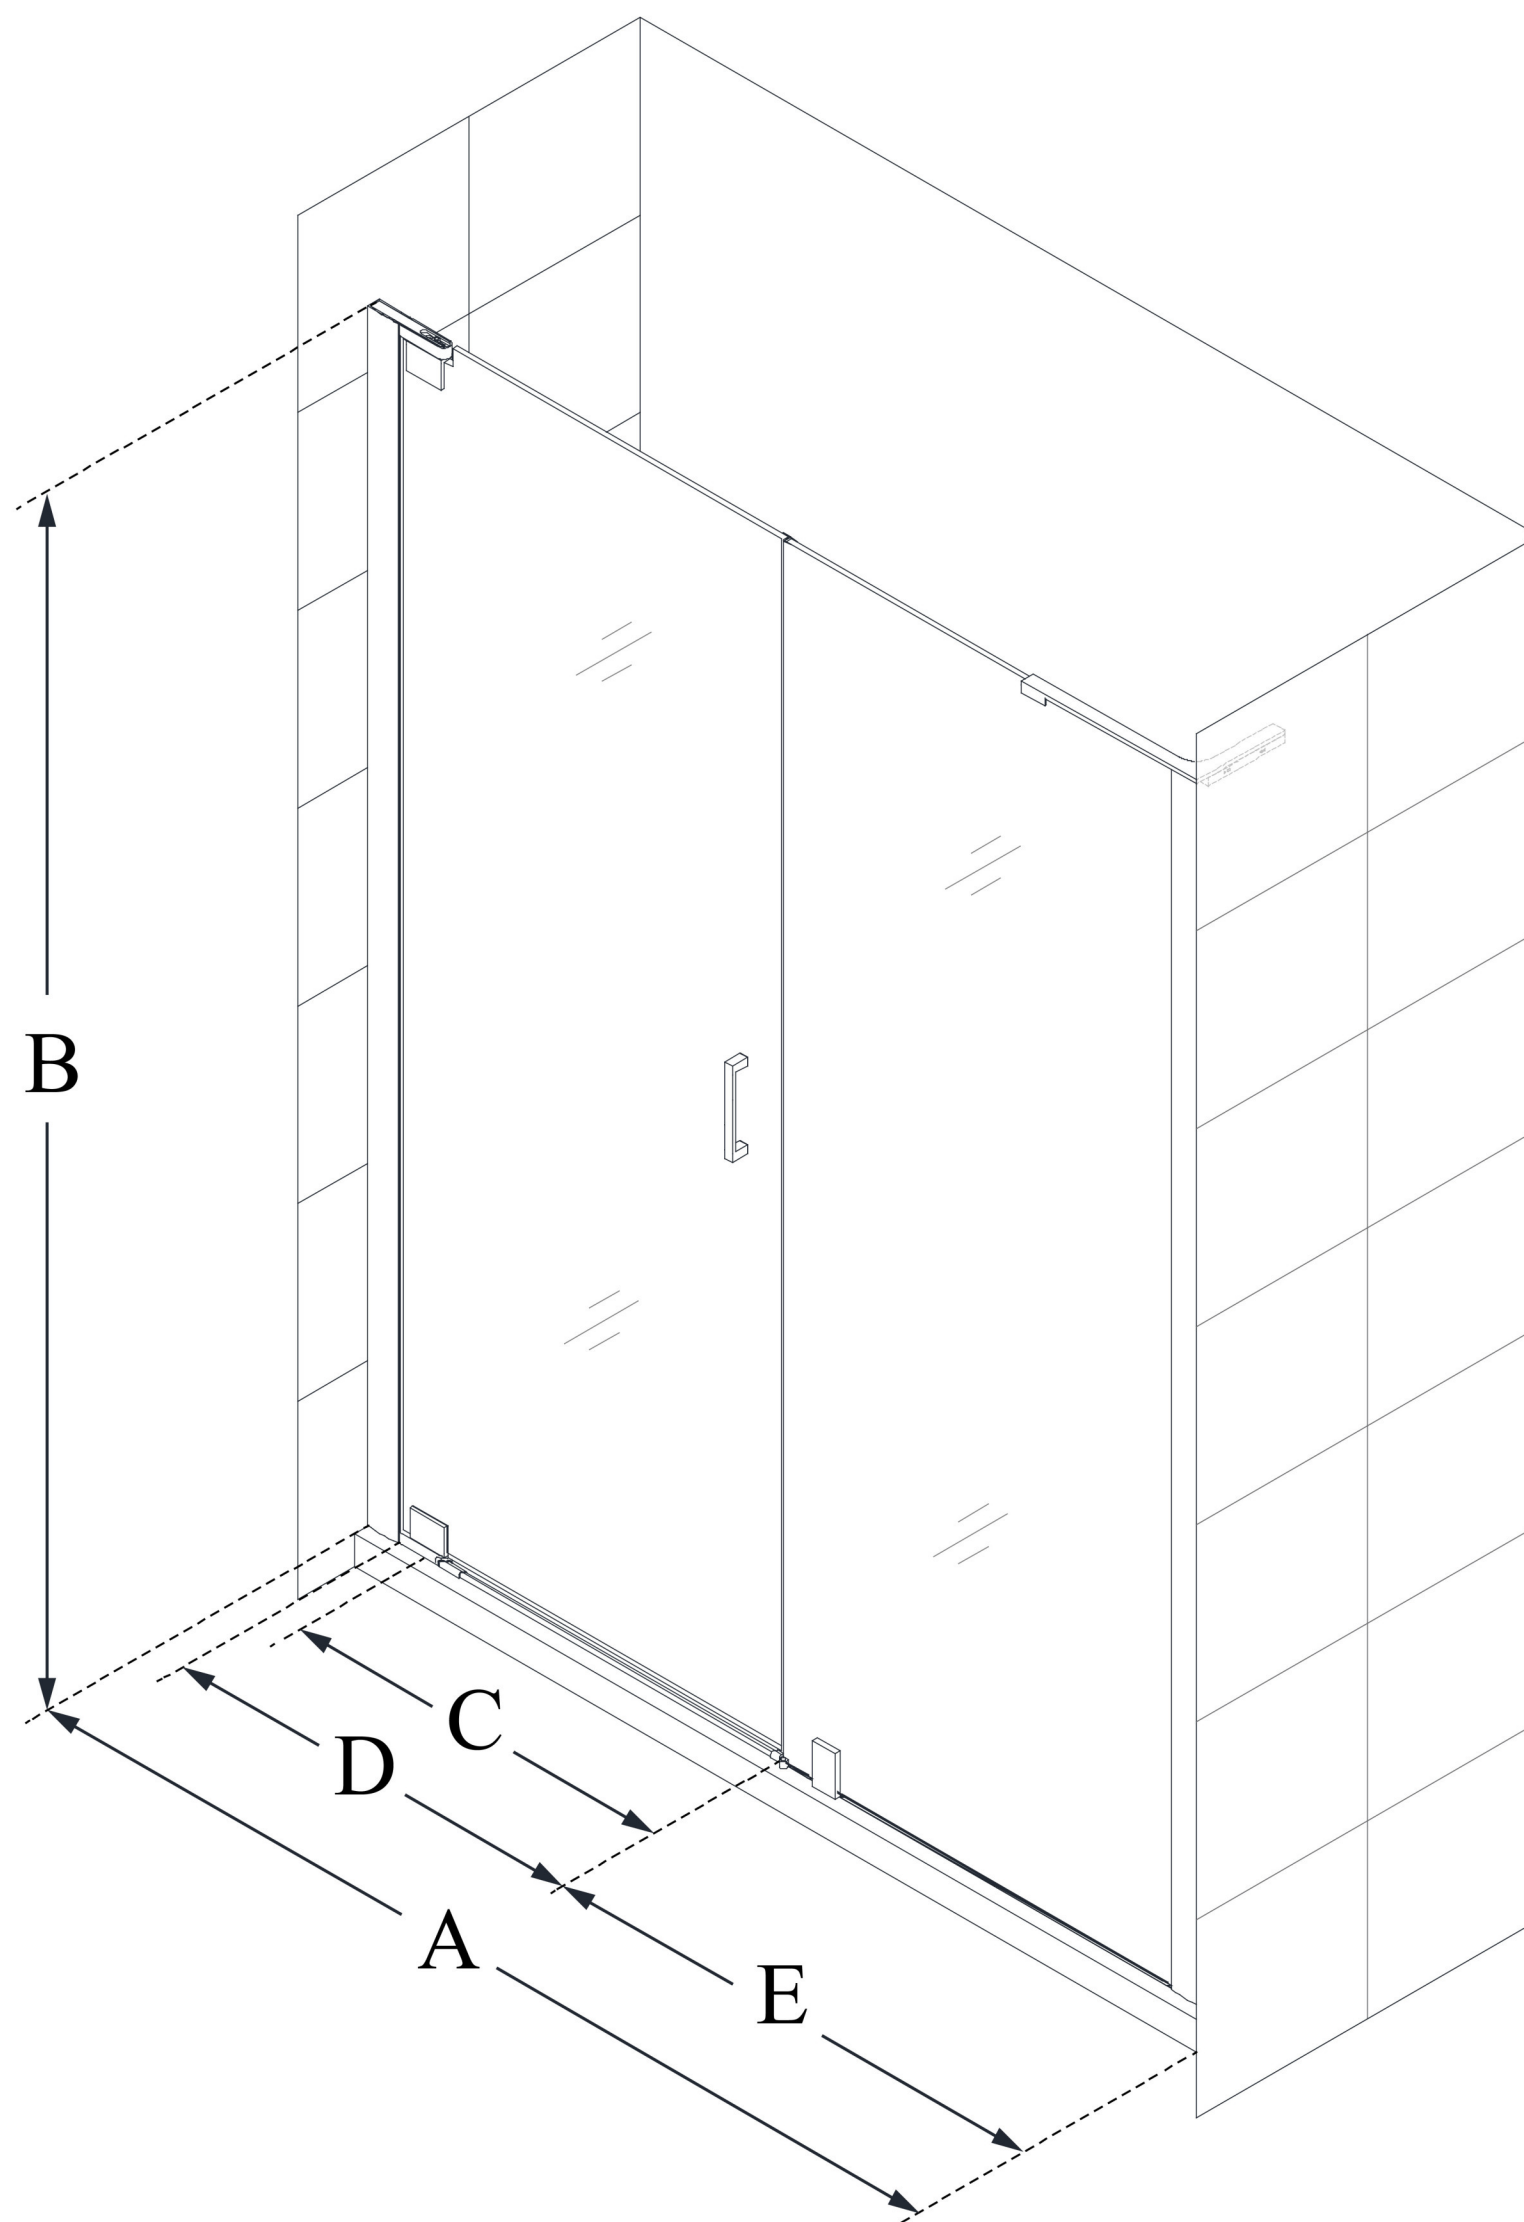

SHDR-4327300

ELEGANCE-LS

DreamLine Elegance-LS 55 - 57
in. W x 72 in. H Frameless Pivot
Shower Door

PIVOT DOOR

CONFIGURATION DIMENSIONS:

A: 55 in. - 57 in.

MODEL WIDTH

B: 72 in.

MODEL HEIGHT

C: 19 1/2 in.

ACCESS WIDTH

D: 22 1/2 in.

DOOR WIDTH

E: 30 in.

INLINE PANEL WIDTH

DreamLine reserves the right to update or modify the hardware or materials pictured without prior notice for the purpose of product improvement and customer satisfaction.