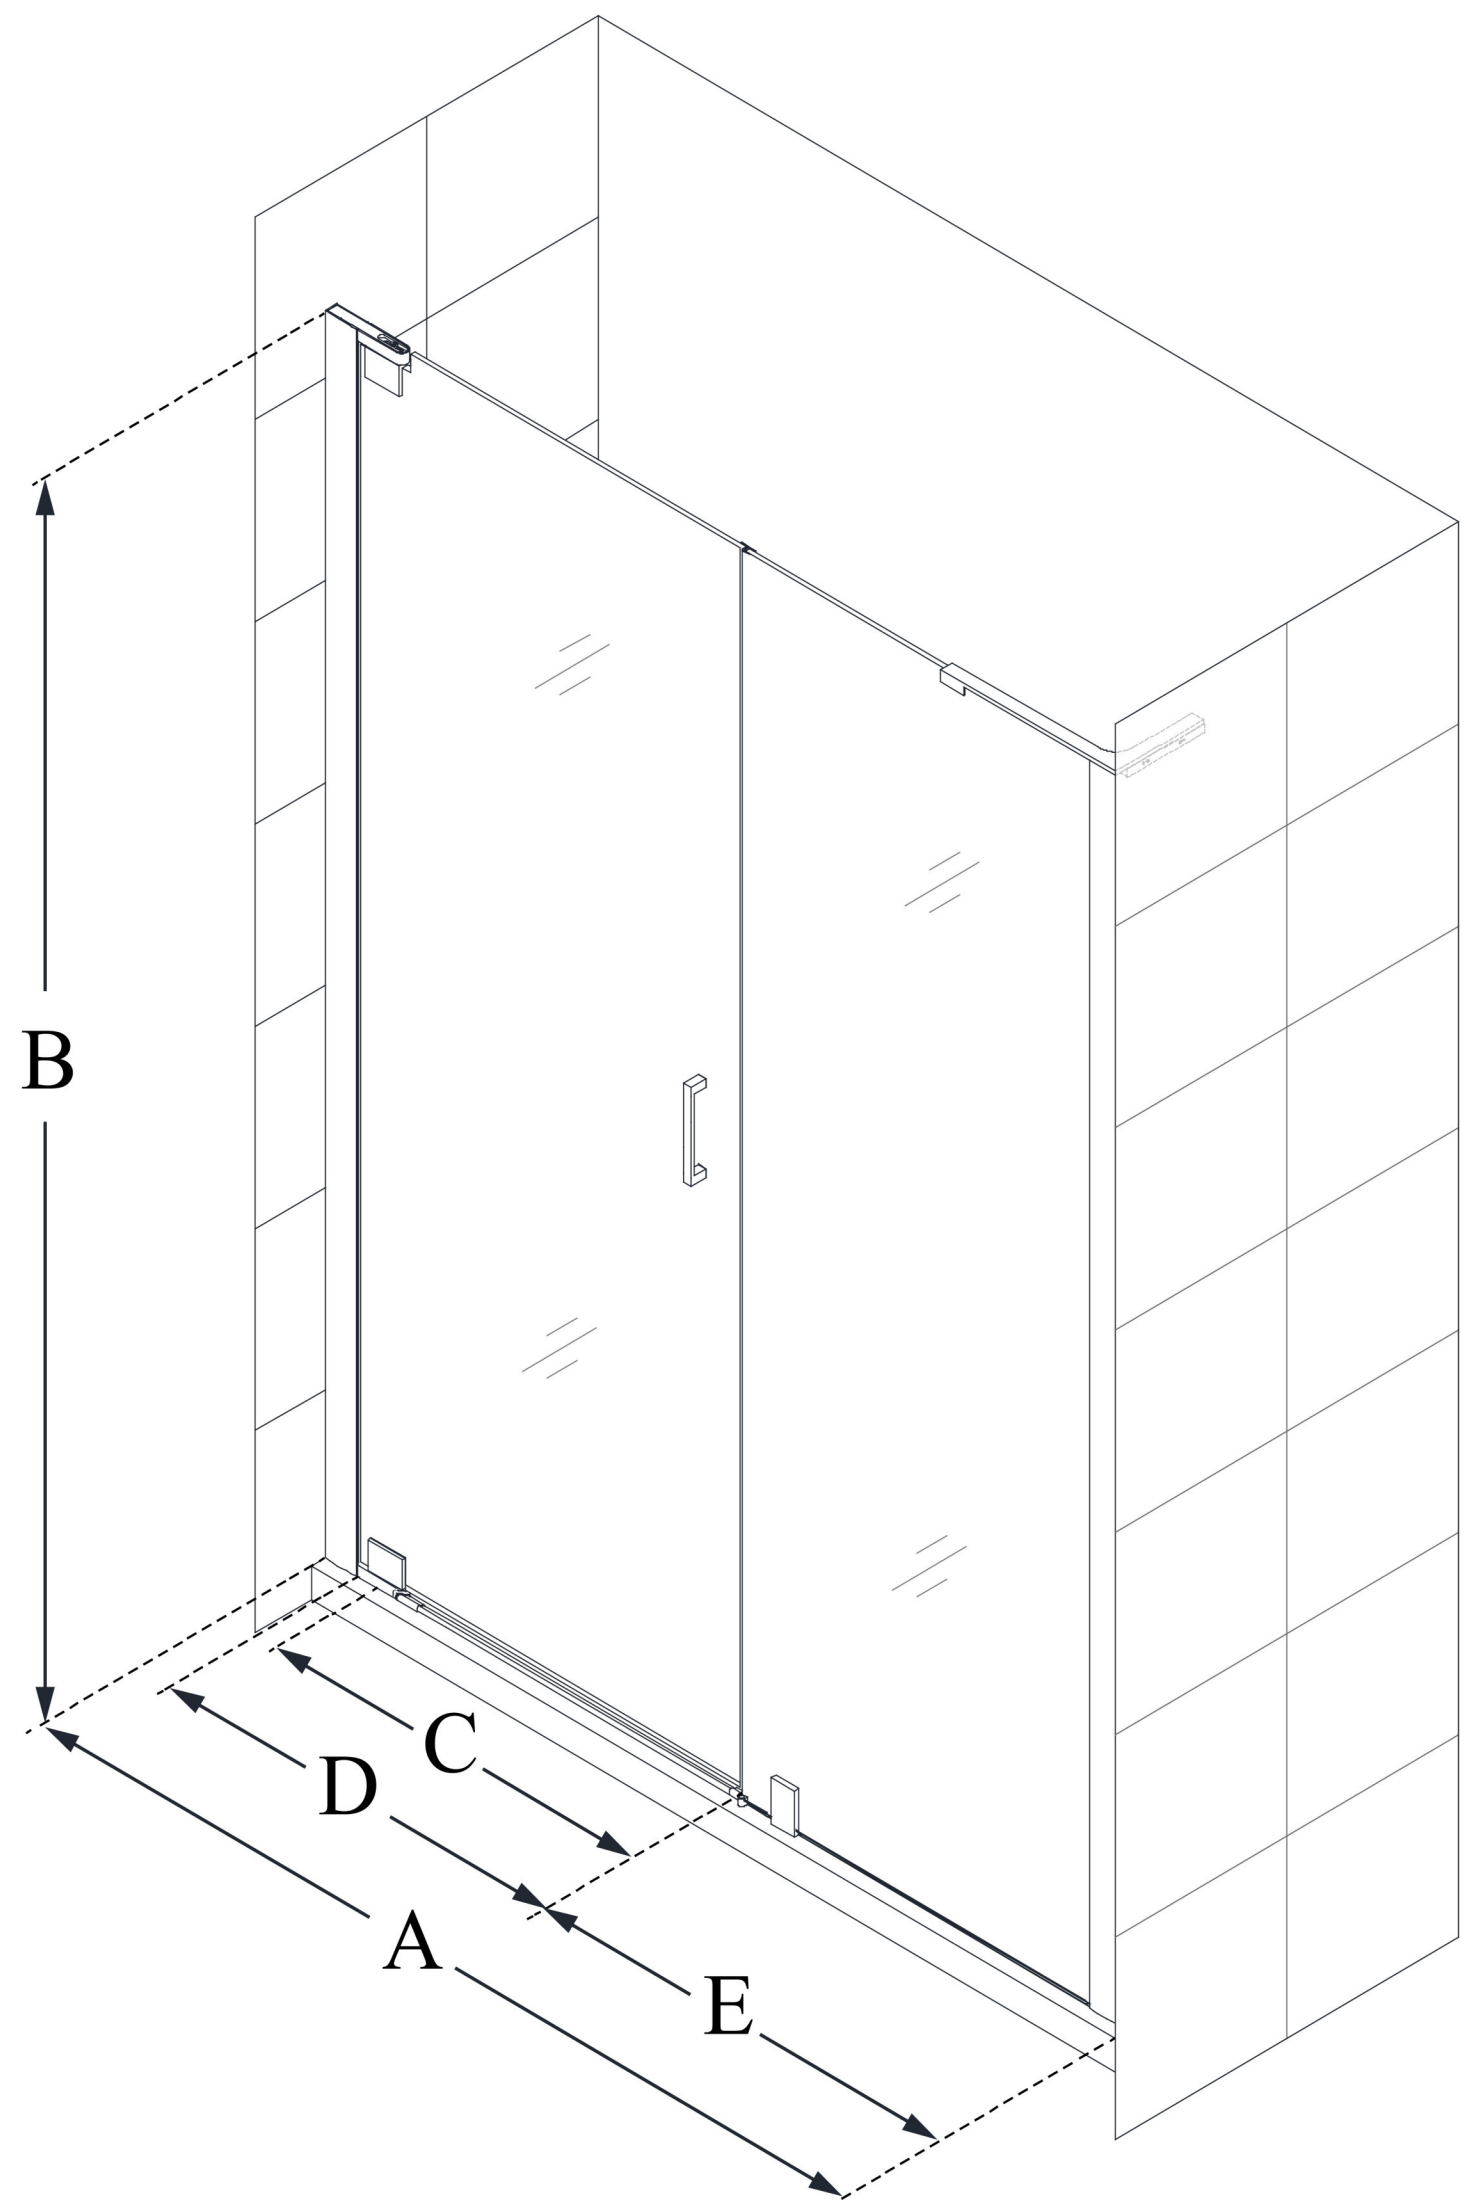

SHDR-4327240

ELEGANCE-LS

DreamLine Elegance-LS 49 - 51
in. W x 72 in. H Frameless Pivot
Shower Door

PIVOT DOOR

CONFIGURATION DIMENSIONS:

A: 49 in. - 51 in.

MODEL WIDTH

B: 72 in.

MODEL HEIGHT

C: 19 1/2 in.

ACCESS WIDTH

D: 22 1/2 in.

DOOR WIDTH

E: 24 in.

INLINE PANEL WIDTH

DreamLine reserves the right to update or modify the hardware or materials pictured without prior notice for the purpose of product improvement and customer satisfaction.