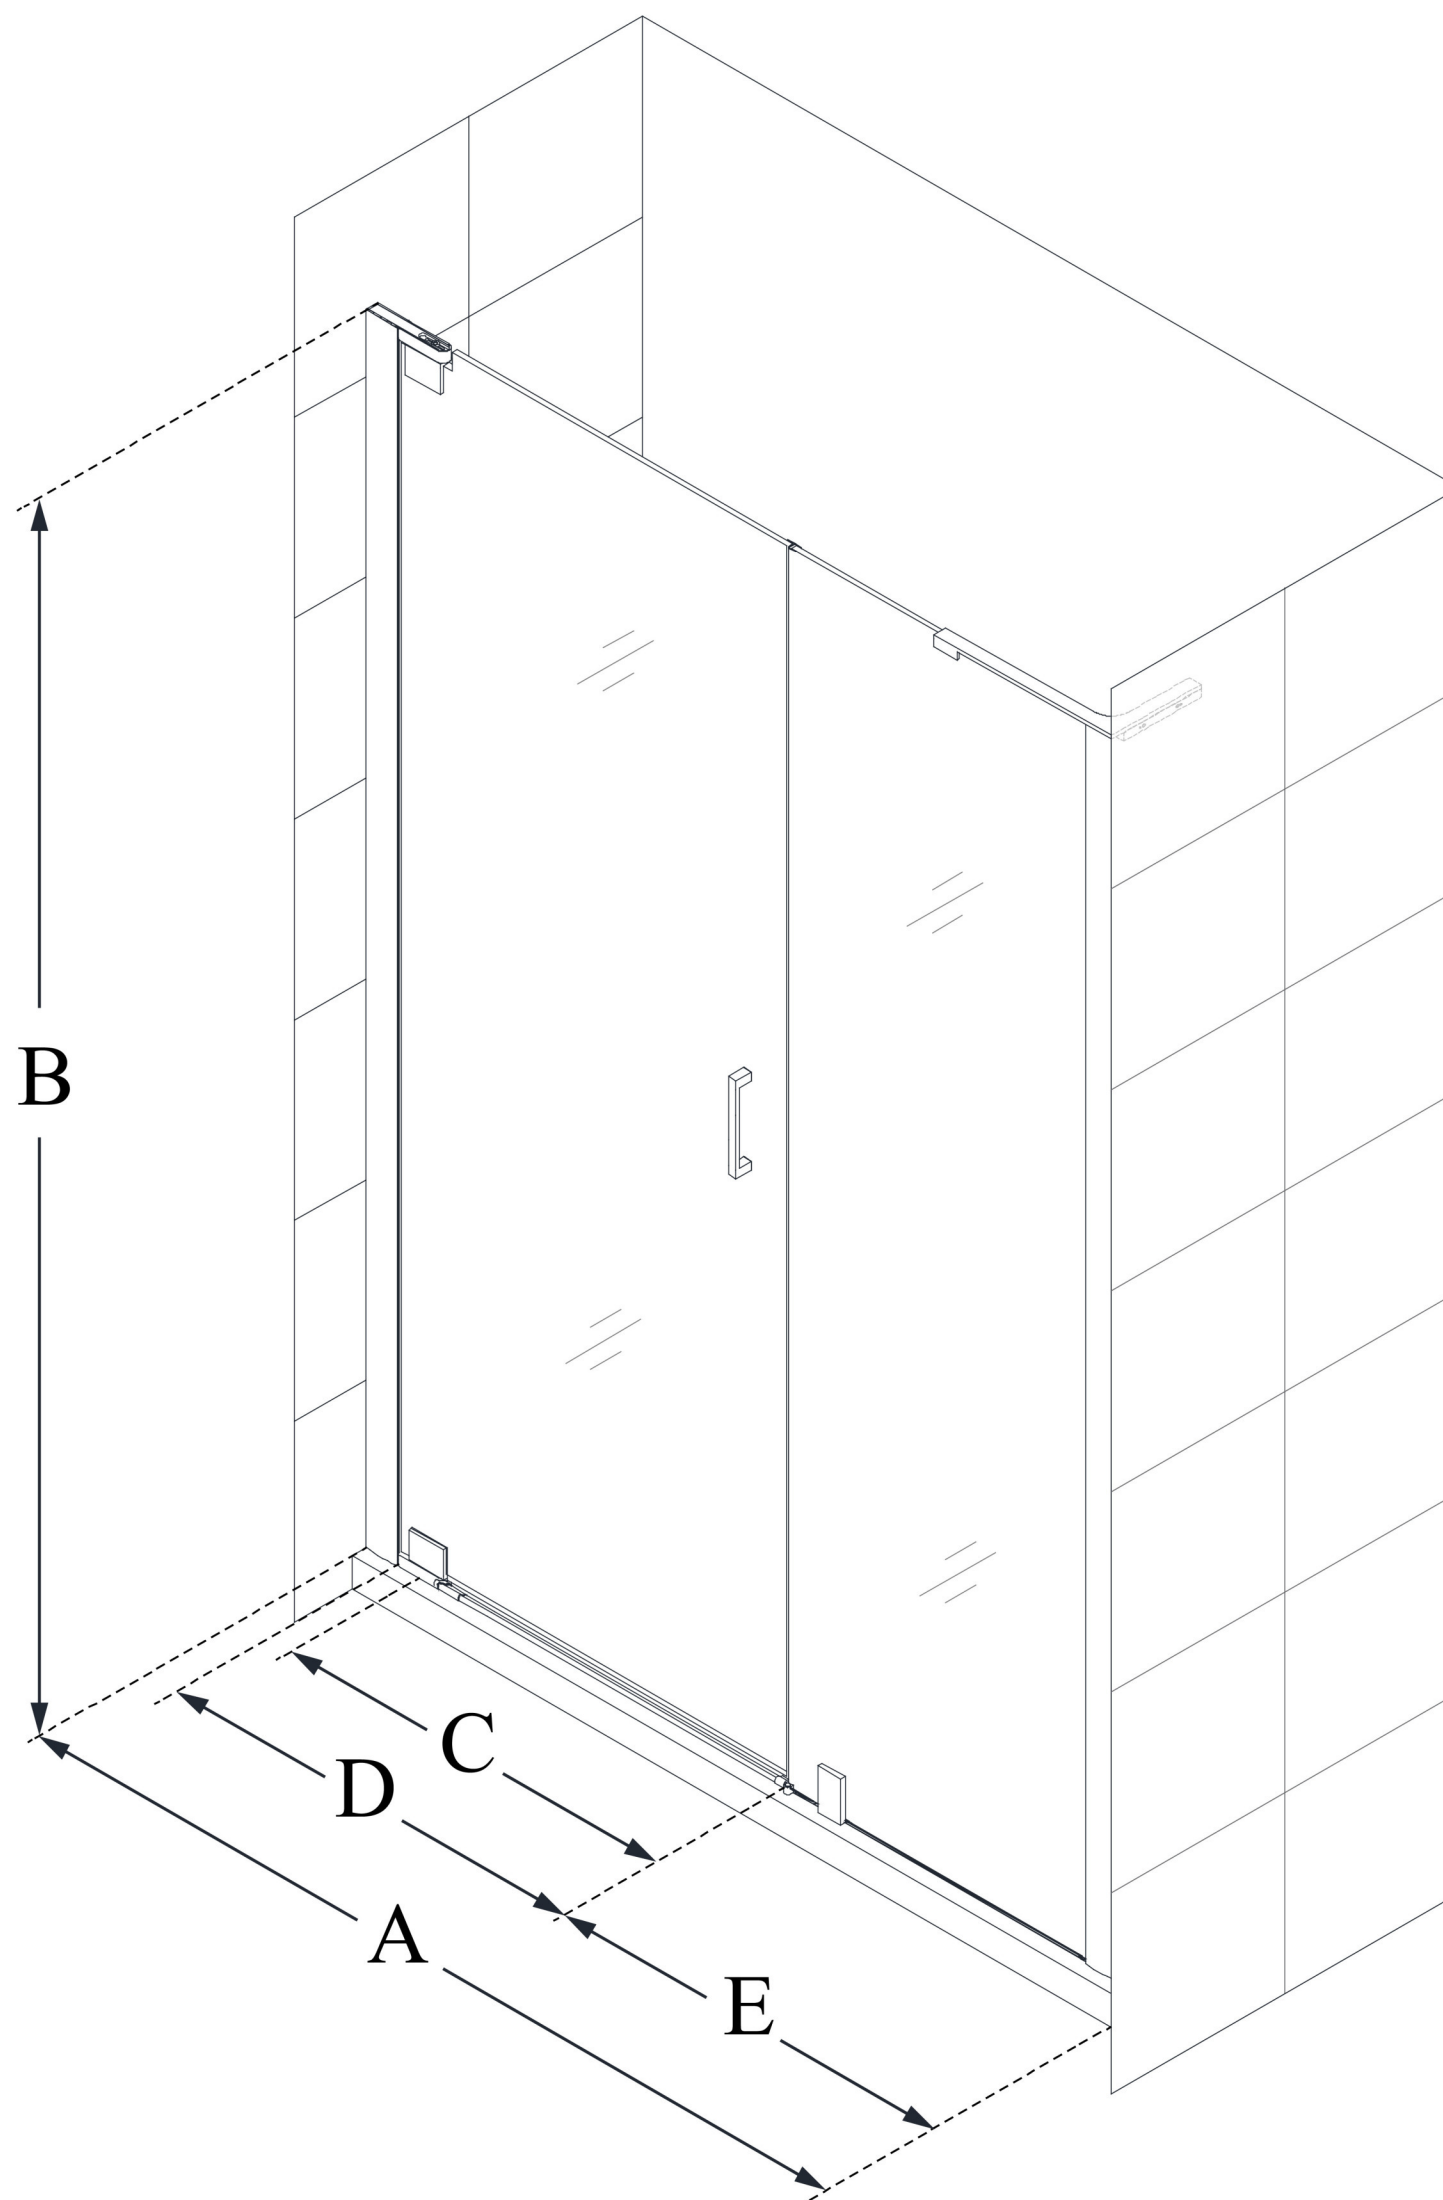

## **ELEGANCE-LS**

DreamLine Elegance-LS 43 - 45  
in. W x 72 in. H Frameless Pivot  
Shower Door

**PIVOT DOOR**

### **CONFIGURATION DIMENSIONS:**

**A: 43 in. - 45 in.**

MODEL WIDTH

**B: 72 in.**

MODEL HEIGHT

**C: 19 1/2 in.**

ACCESS WIDTH

**D: 22 1/2 in.**

DOOR WIDTH

**E: 18 in.**

INLINE PANEL WIDTH

DreamLine reserves the right to update or modify the hardware or materials pictured without prior notice for the purpose of product improvement and customer satisfaction.