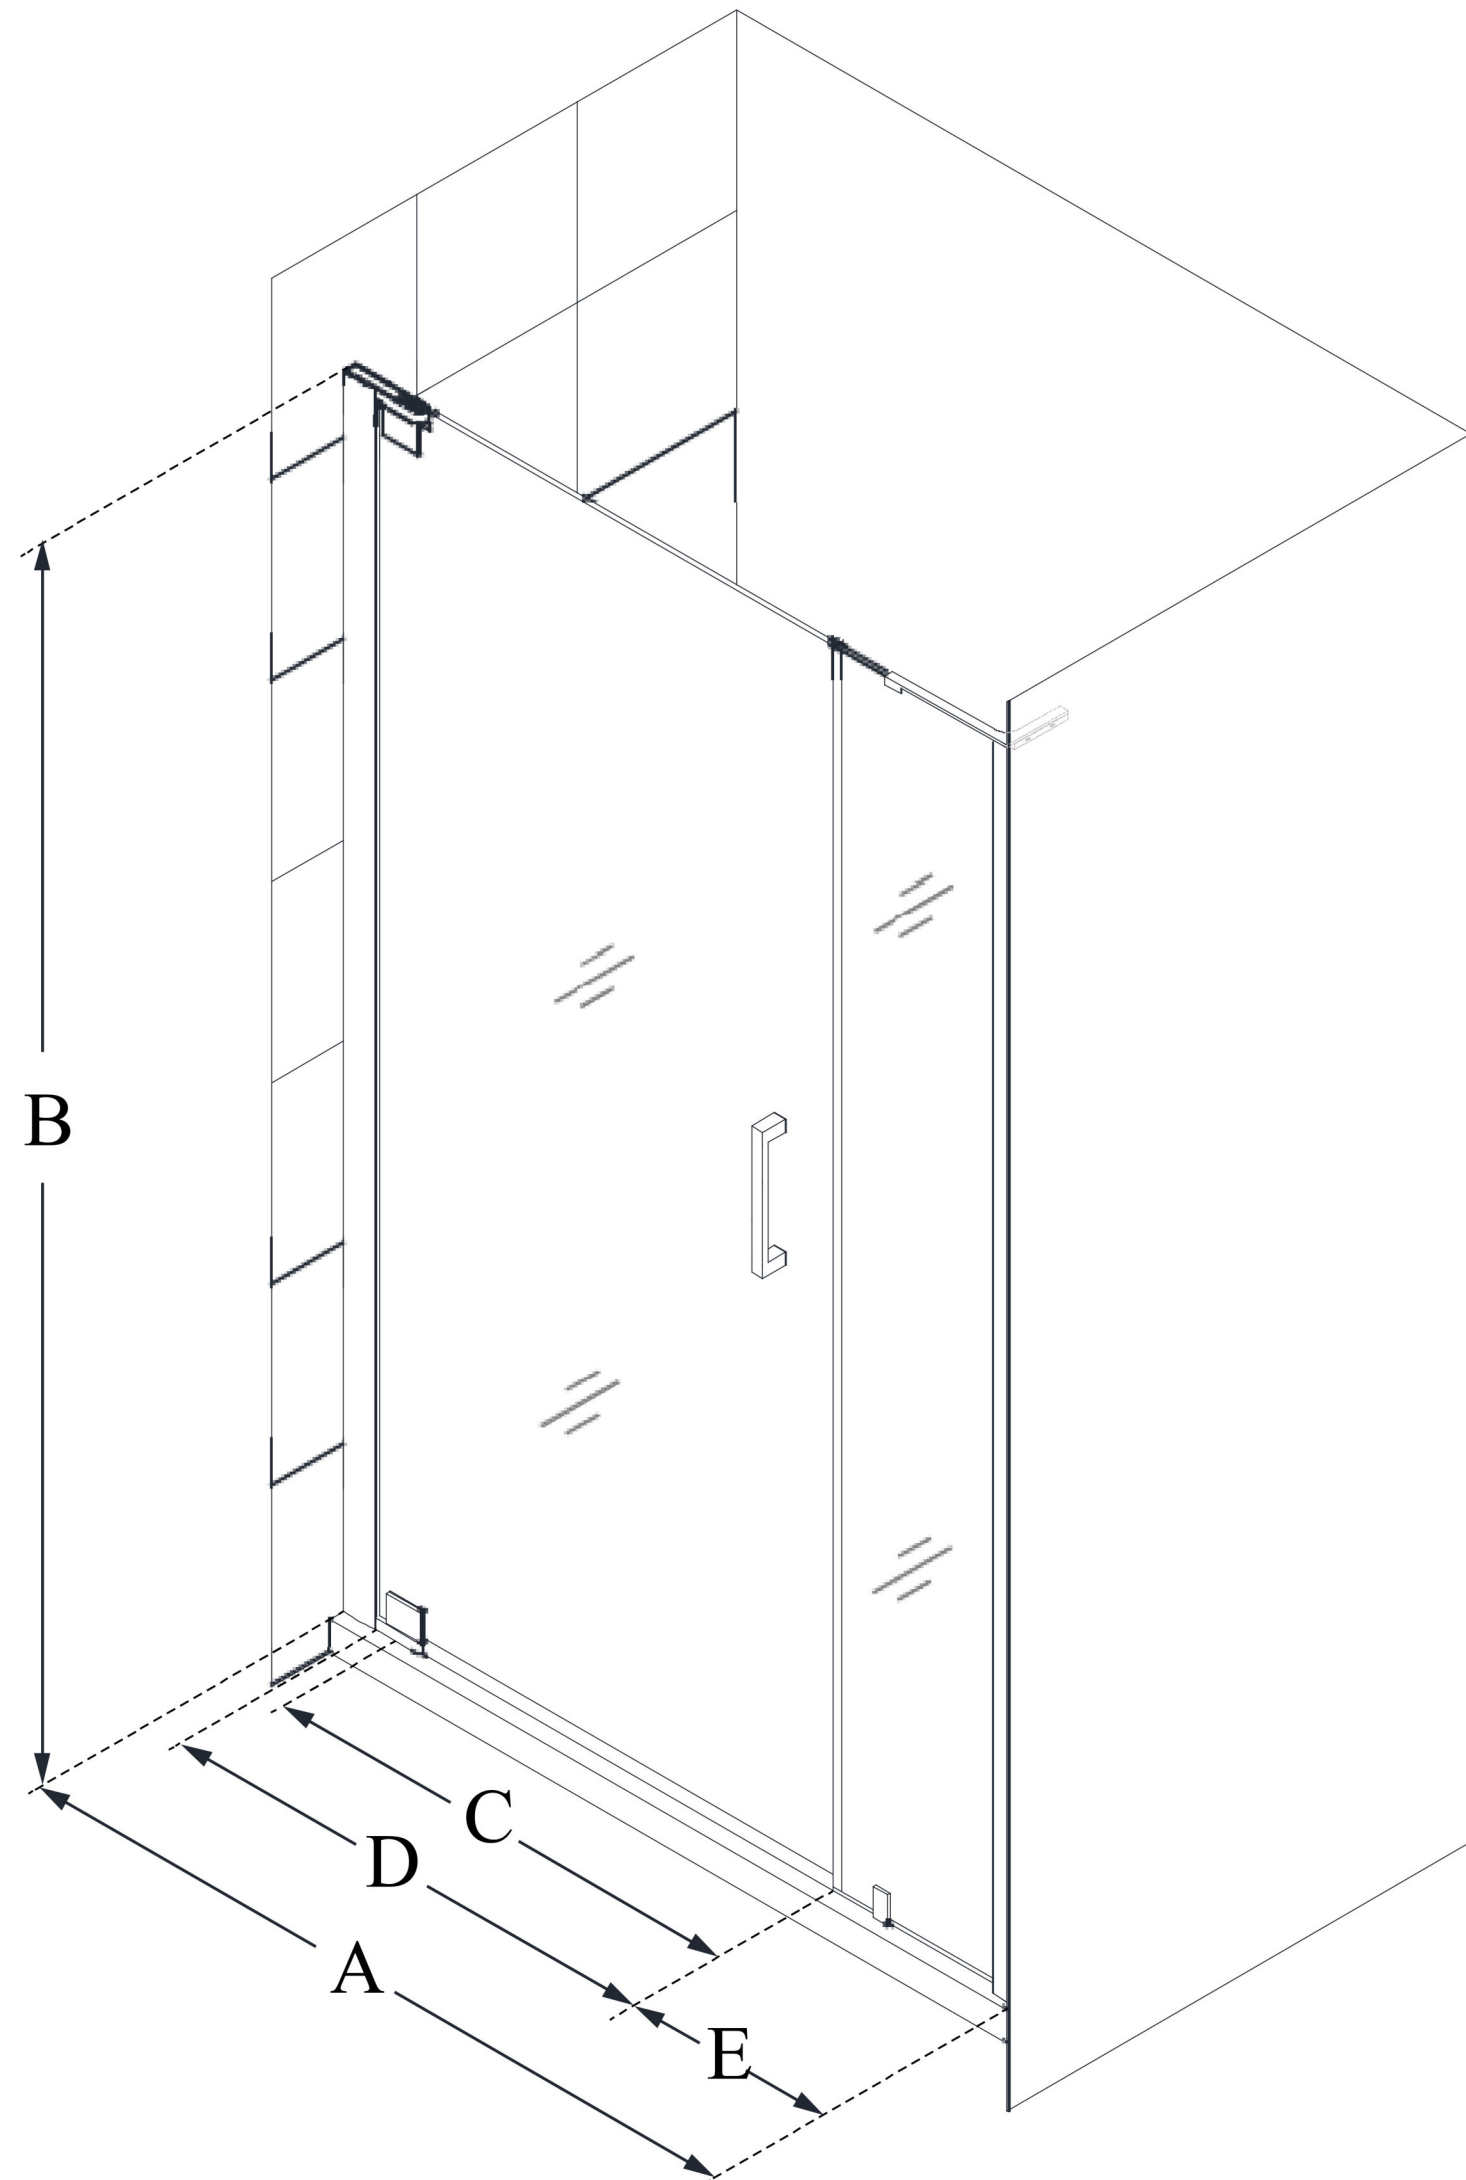

SHDR-4327120

ELEGANCE-LS

DreamLine Elegance-LS 37 - 39
in. W x 72 in. H Frameless Pivot
Shower Door

PIVOT DOOR

CONFIGURATION DIMENSIONS:

A: 37 in. - 39 in.

MODEL WIDTH

B: 72 in.

MODEL HEIGHT

C: 19 1/2 in.

ACCESS WIDTH

D: 22 1/2 in.

DOOR WIDTH

E: 12 in.

INLINE PANEL WIDTH

DreamLine reserves the right to update or modify the hardware or materials pictured without prior notice for the purpose of product improvement and customer satisfaction.