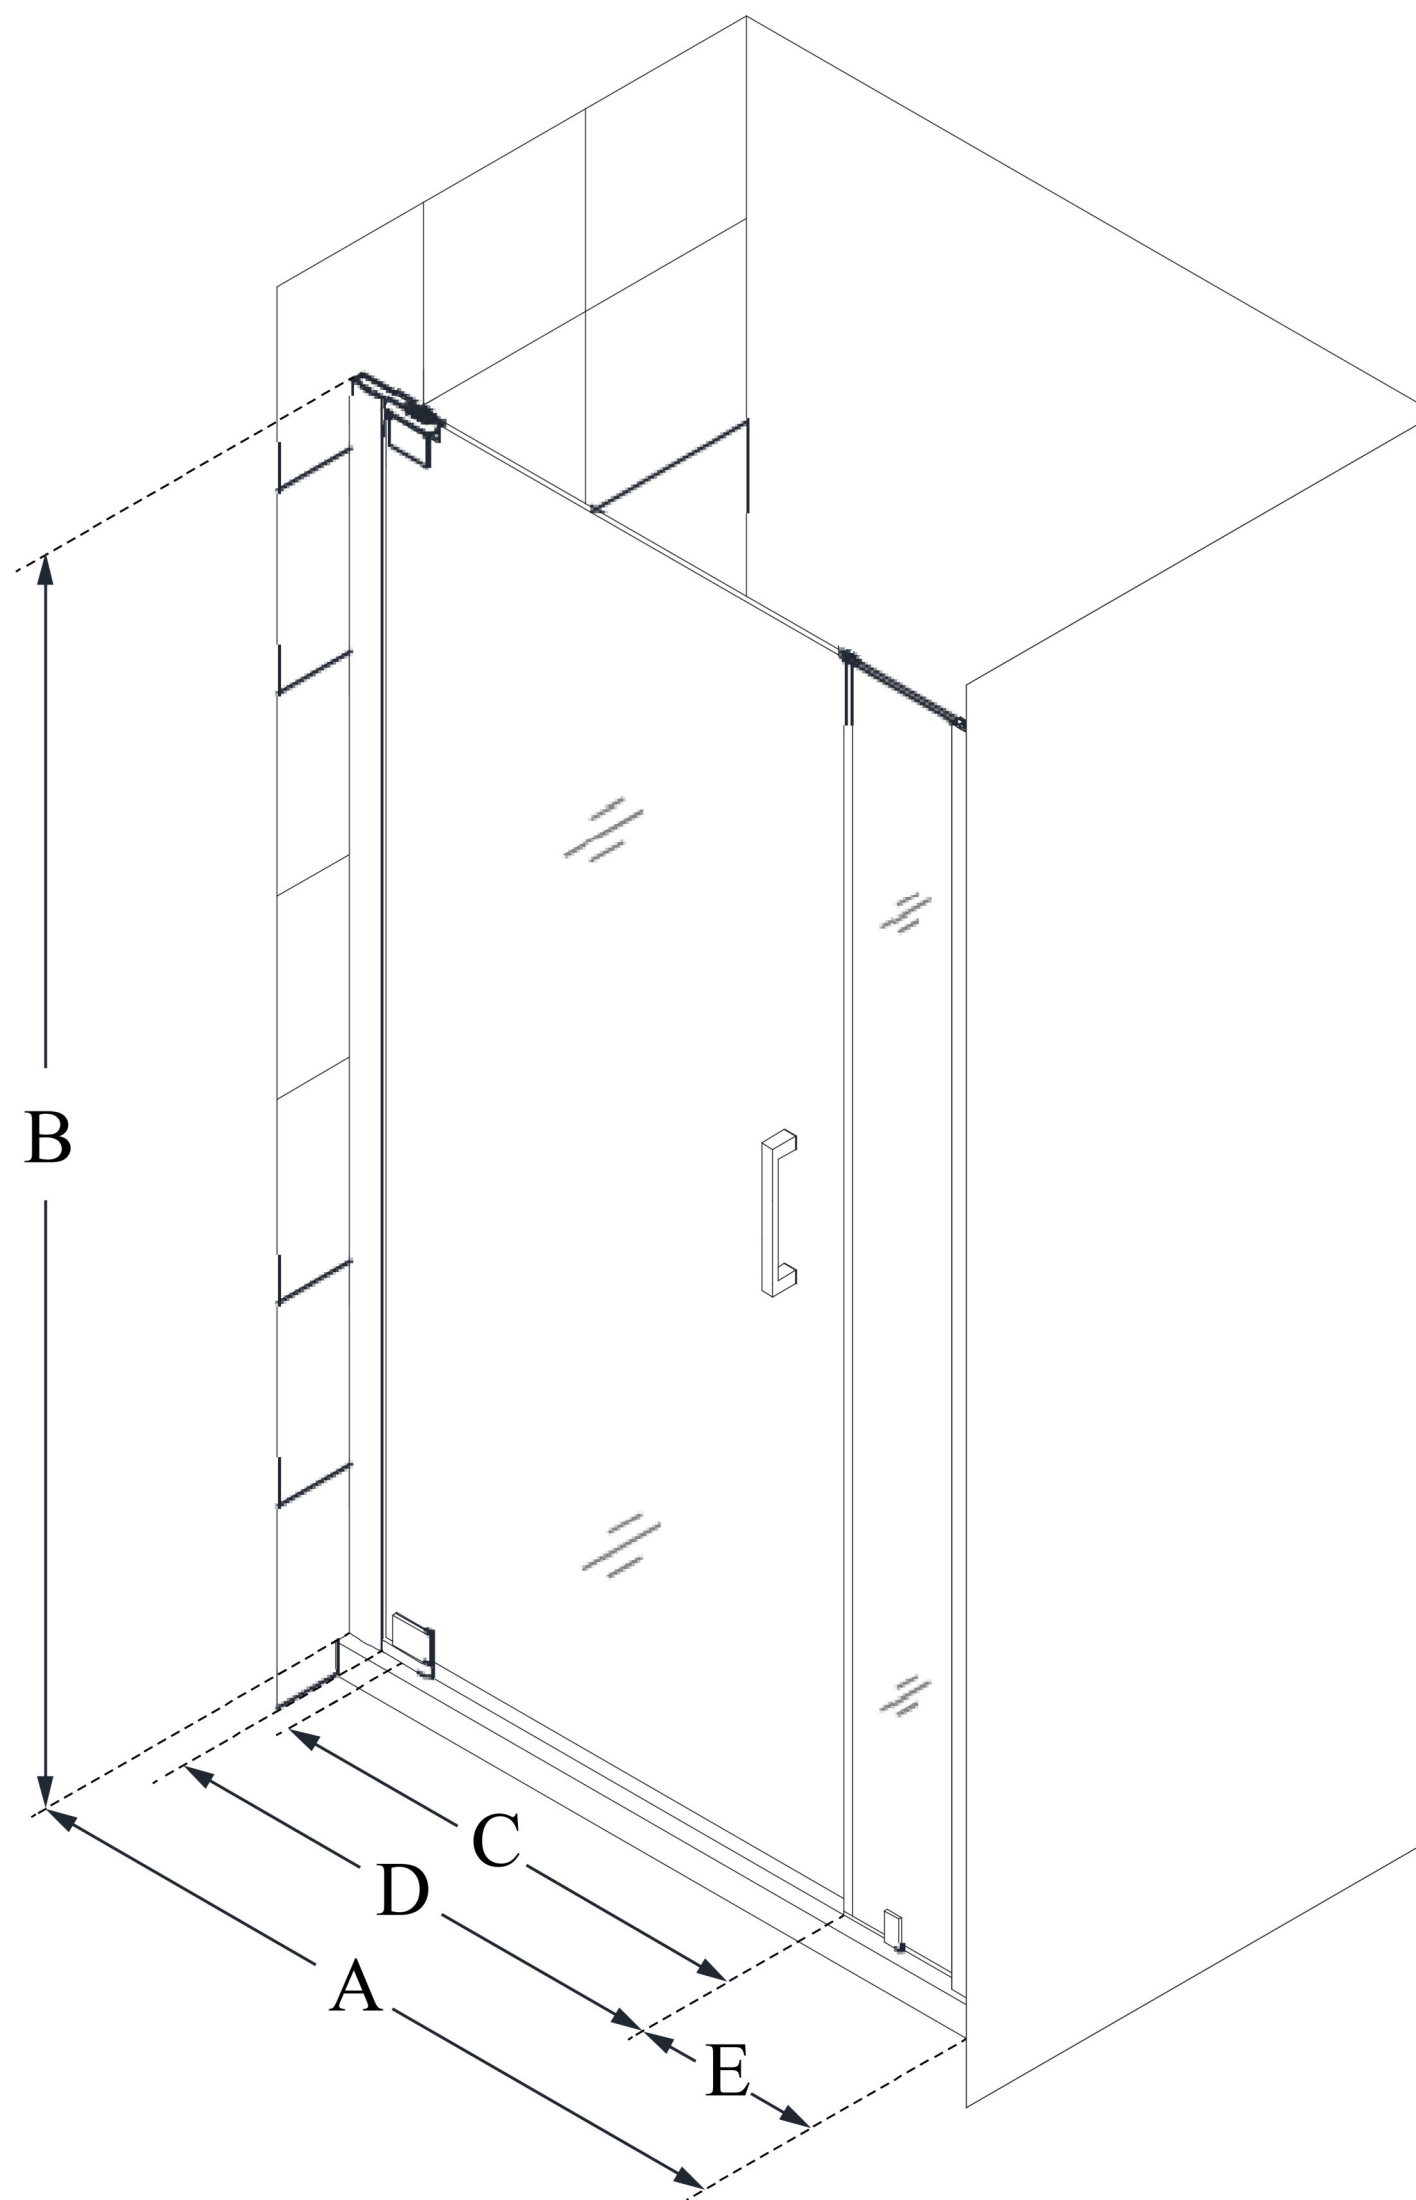

SHDR-4327060

ELEGANCE-LS

DreamLine Elegance-LS 31 - 33
in. W x 72 in. H Frameless Pivot
Shower Door

PIVOT DOOR

CONFIGURATION DIMENSIONS:

A: 31 in. - 33 in.

MODEL WIDTH

B: 72 in.

MODEL HEIGHT

C: 19 1/2 in.

ACCESS WIDTH

D: 22 1/2 in.

DOOR WIDTH

E: 6 in.

INLINE PANEL WIDTH

DreamLine reserves the right to update or modify the hardware or materials pictured without prior notice for the purpose of product improvement and customer satisfaction.