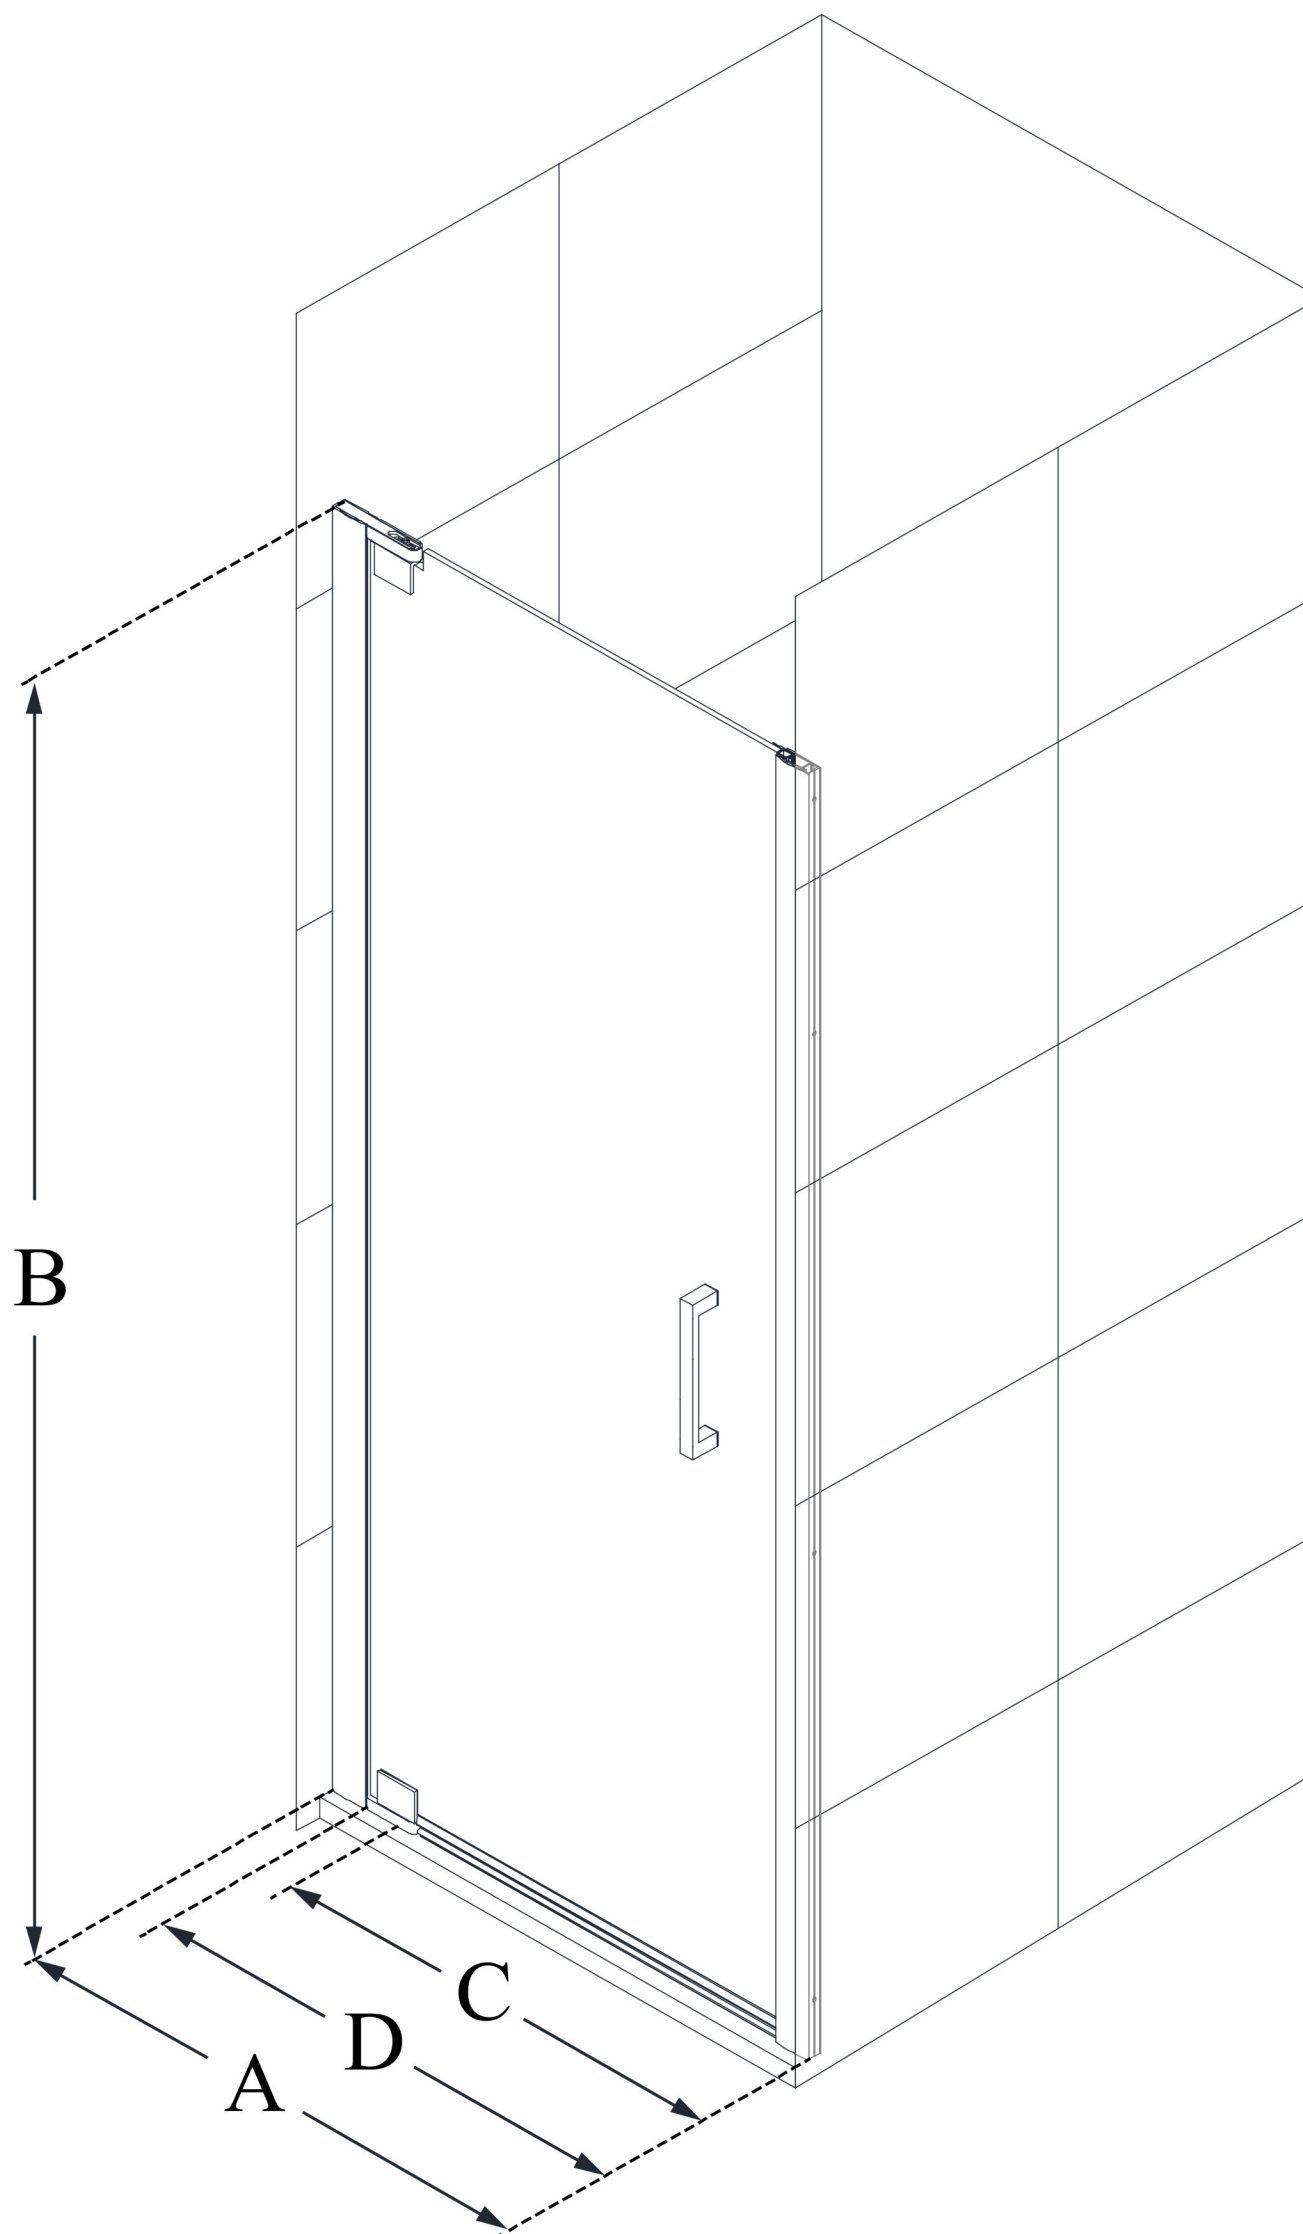

SHDR-4327000

ELEGANCE-LS

DreamLine Elegance-LS 27 - 29
in. W x 72 in. H Frameless Pivot
Shower Door

PIVOT DOOR

CONFIGURATION DIMENSIONS:

A: 27 in. - 29 in.

MODEL WIDTH

B: 72 in.

MODEL HEIGHT

C: 19 1/2 in.

ACCESS WIDTH

D: 22 1/2 in.

DOOR WIDTH

E: -

INLINE PANEL WIDTH

DreamLine reserves the right to update or modify the hardware or materials pictured without prior notice for the purpose of product improvement and customer satisfaction.