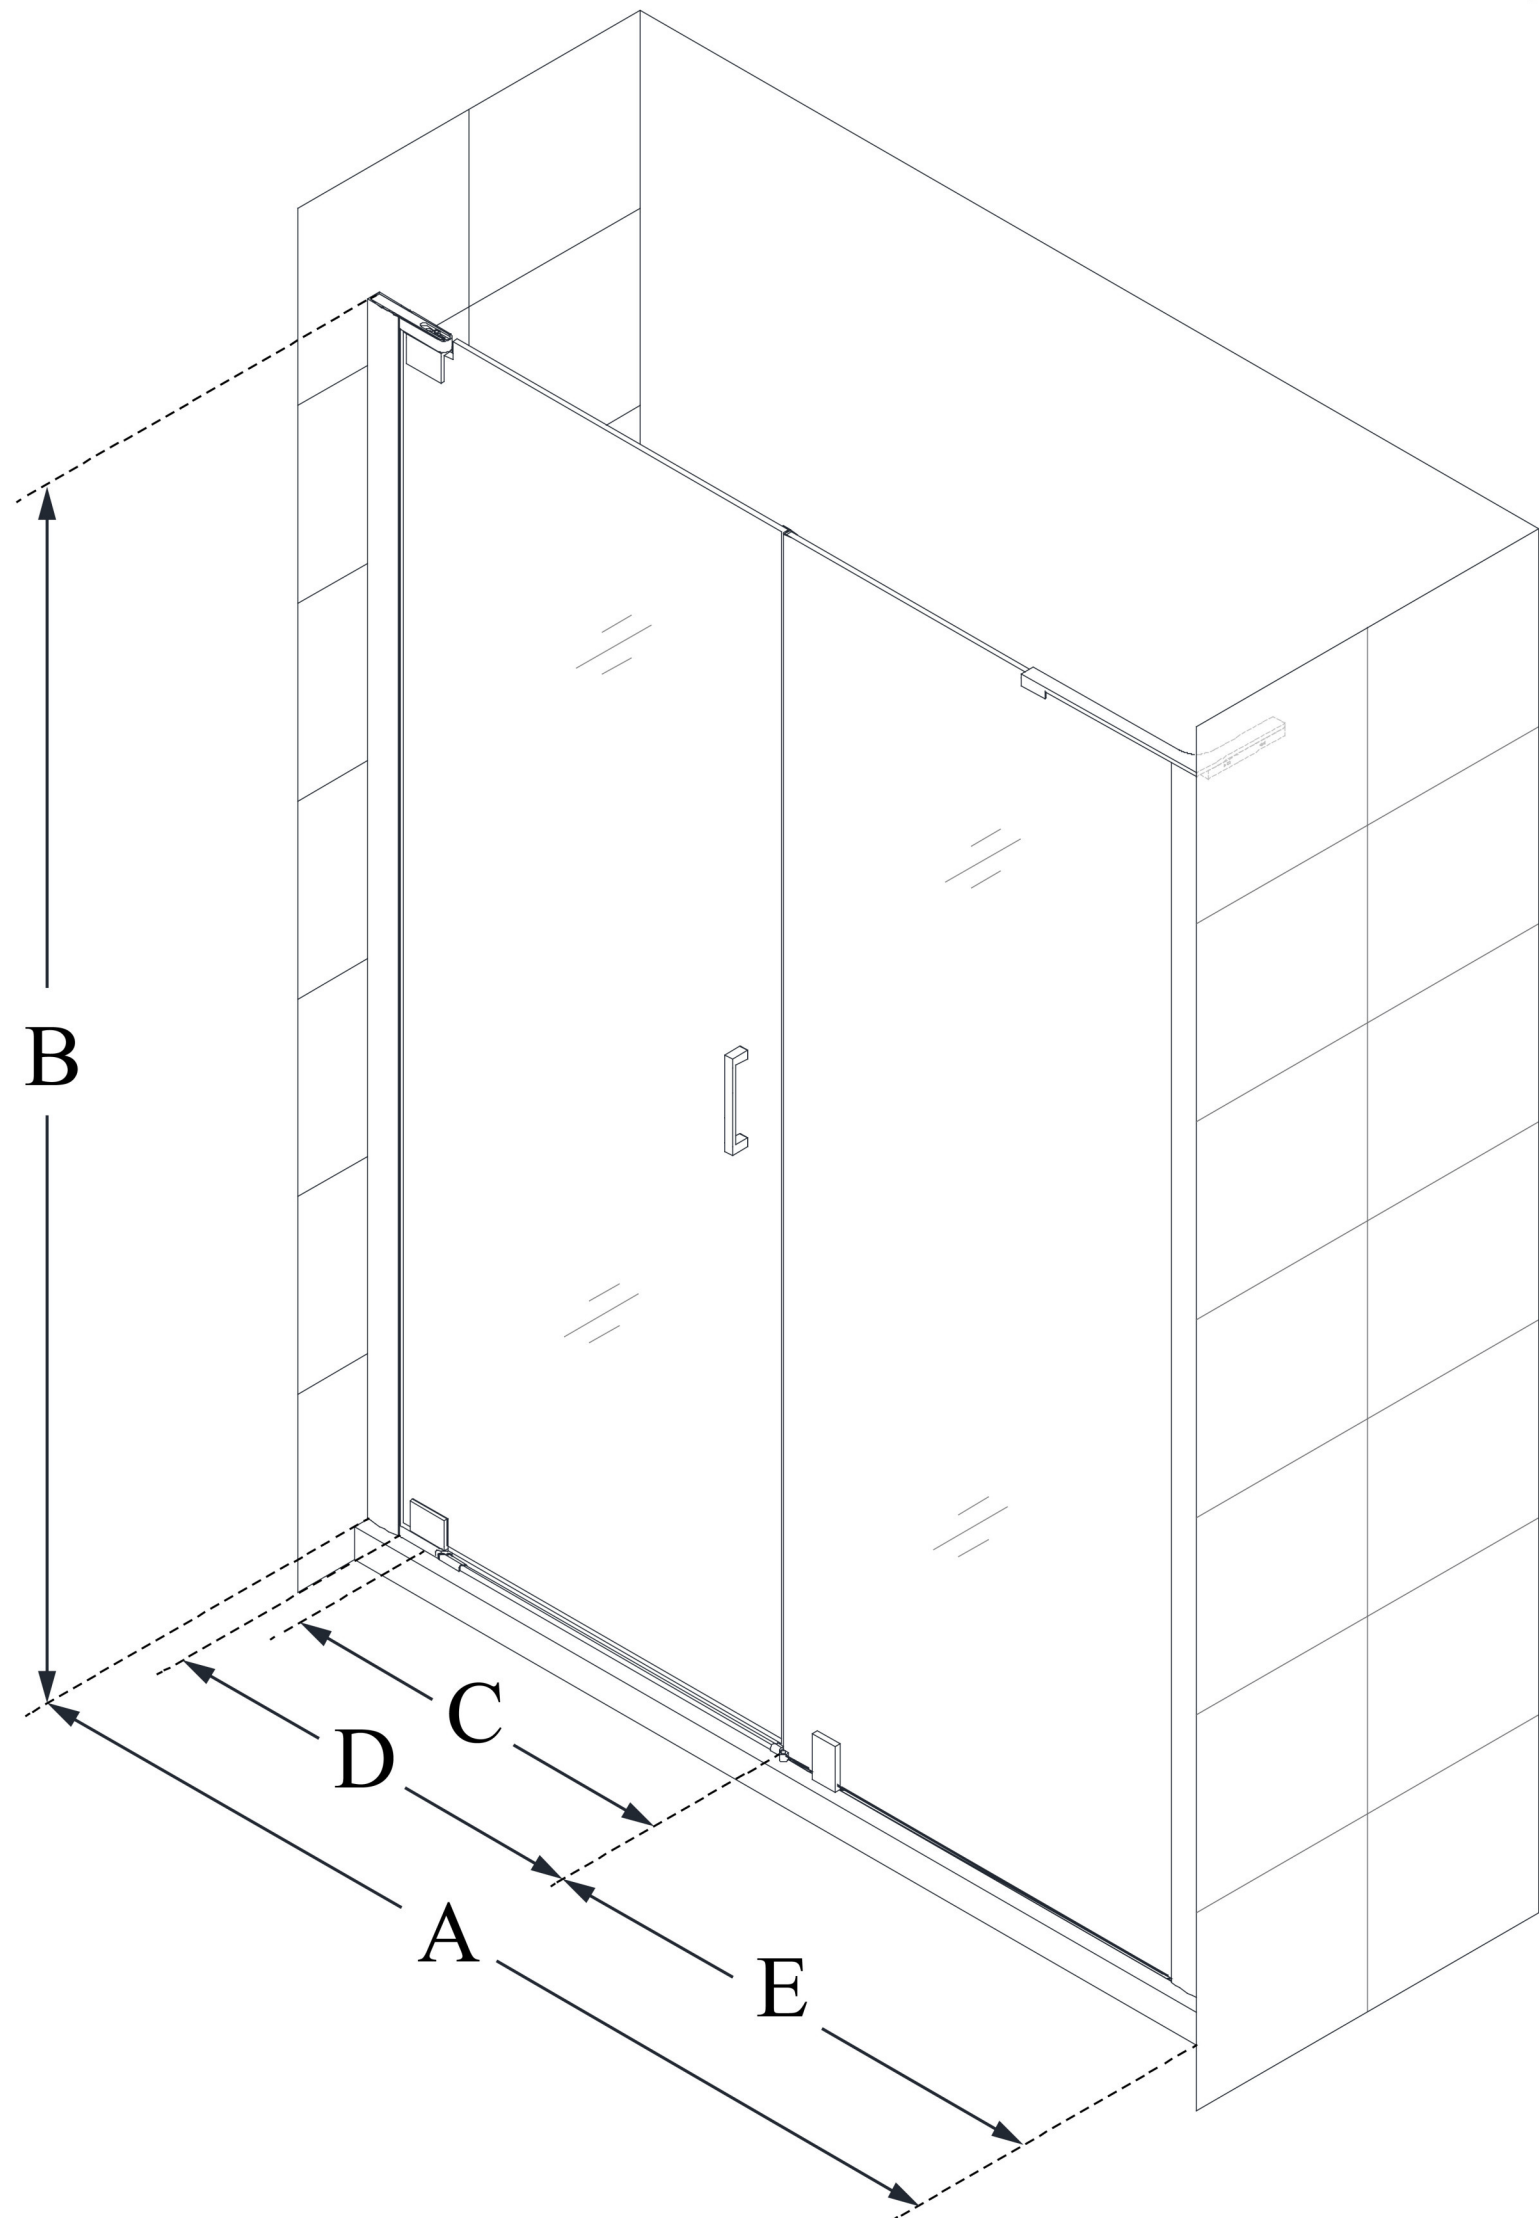

SHDR-4325300

ELEGANCE-LS

DreamLine Elegance-LS 53 1/4 -
55 1/4 in. W x 72 in. H Frameless
Pivot Shower Door

PIVOT DOOR

**CONFIGURATION
DIMENSIONS:**

A: 53 1/4 in. - 55 1/4 in.

MODEL WIDTH

B: 72 in.

MODEL HEIGHT

C: 17 3/4 in.

ACCESS WIDTH

D: 20 3/4 in.

DOOR WIDTH

E: 30 in.

INLINE PANEL WIDTH

DreamLine reserves the right to update or modify the hardware or materials pictured without prior notice for the purpose of product improvement and customer satisfaction.