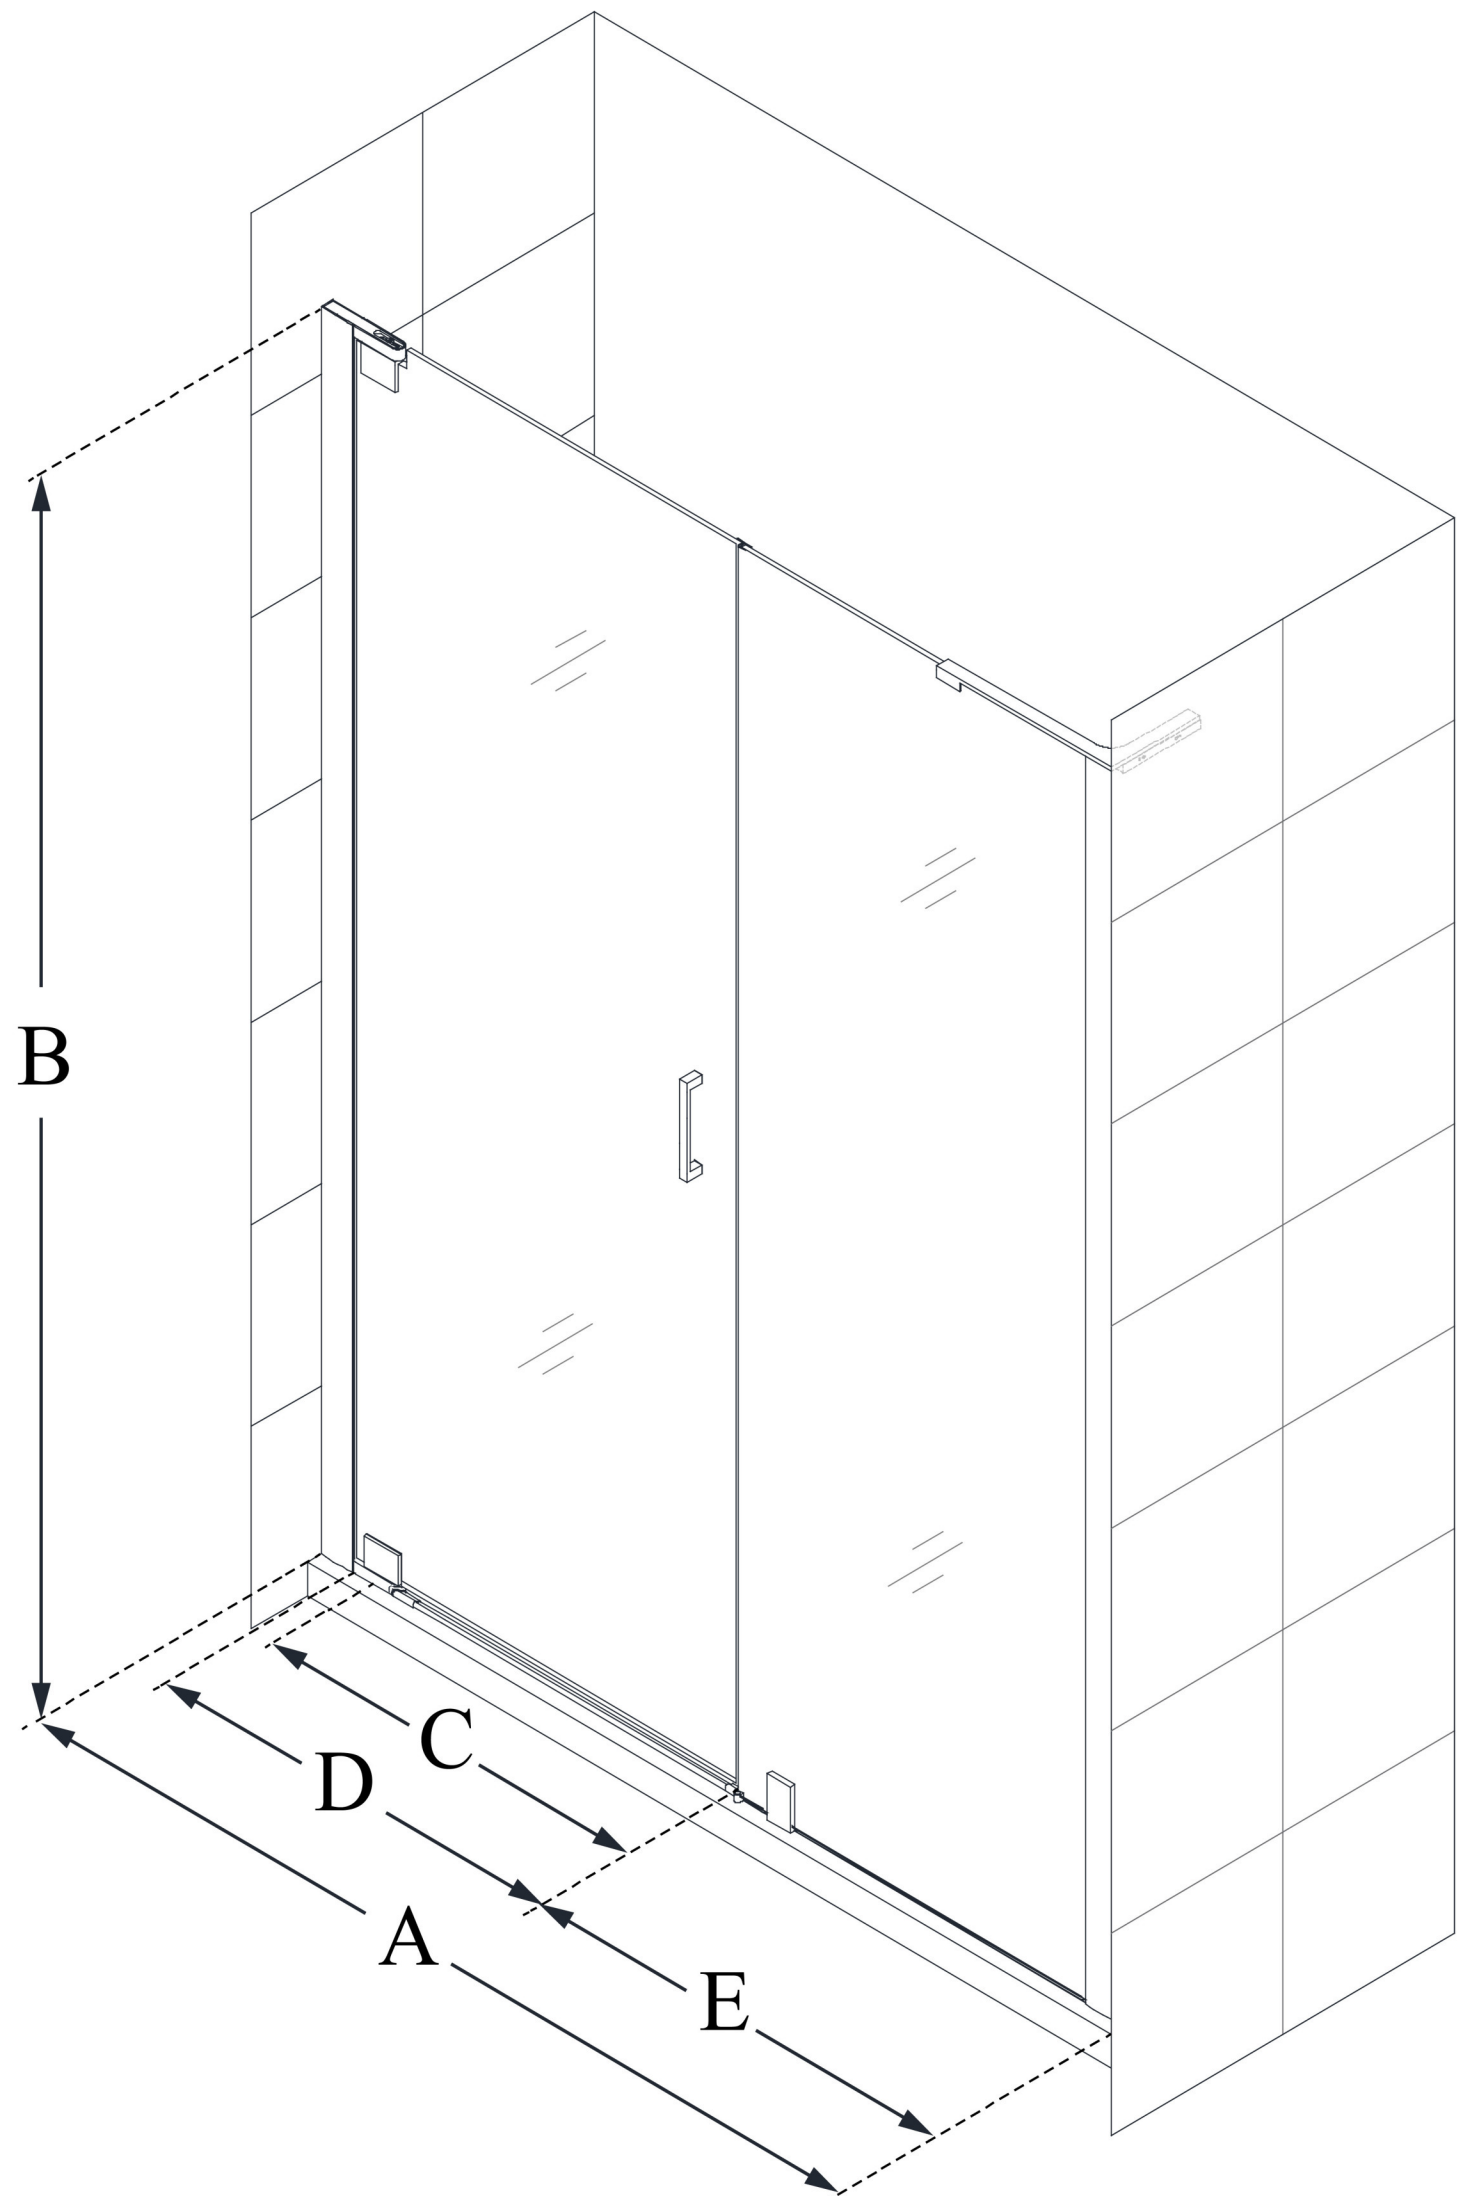

SHDR-4325240

ELEGANCE-LS

DreamLine Elegance-LS 47 1/4 -
49 1/4 in. W x 72 in. H Frameless
Pivot Shower Door

PIVOT DOOR

CONFIGURATION DIMENSIONS:

A: 47 1/4 in. - 49 1/4 in.

MODEL WIDTH

B: 72 in.

MODEL HEIGHT

C: 17 3/4 in.

ACCESS WIDTH

D: 20 3/4 in.

DOOR WIDTH

E: 24 in.

INLINE PANEL WIDTH

DreamLine reserves the right to update or modify the hardware or materials pictured without prior notice for the purpose of product improvement and customer satisfaction.