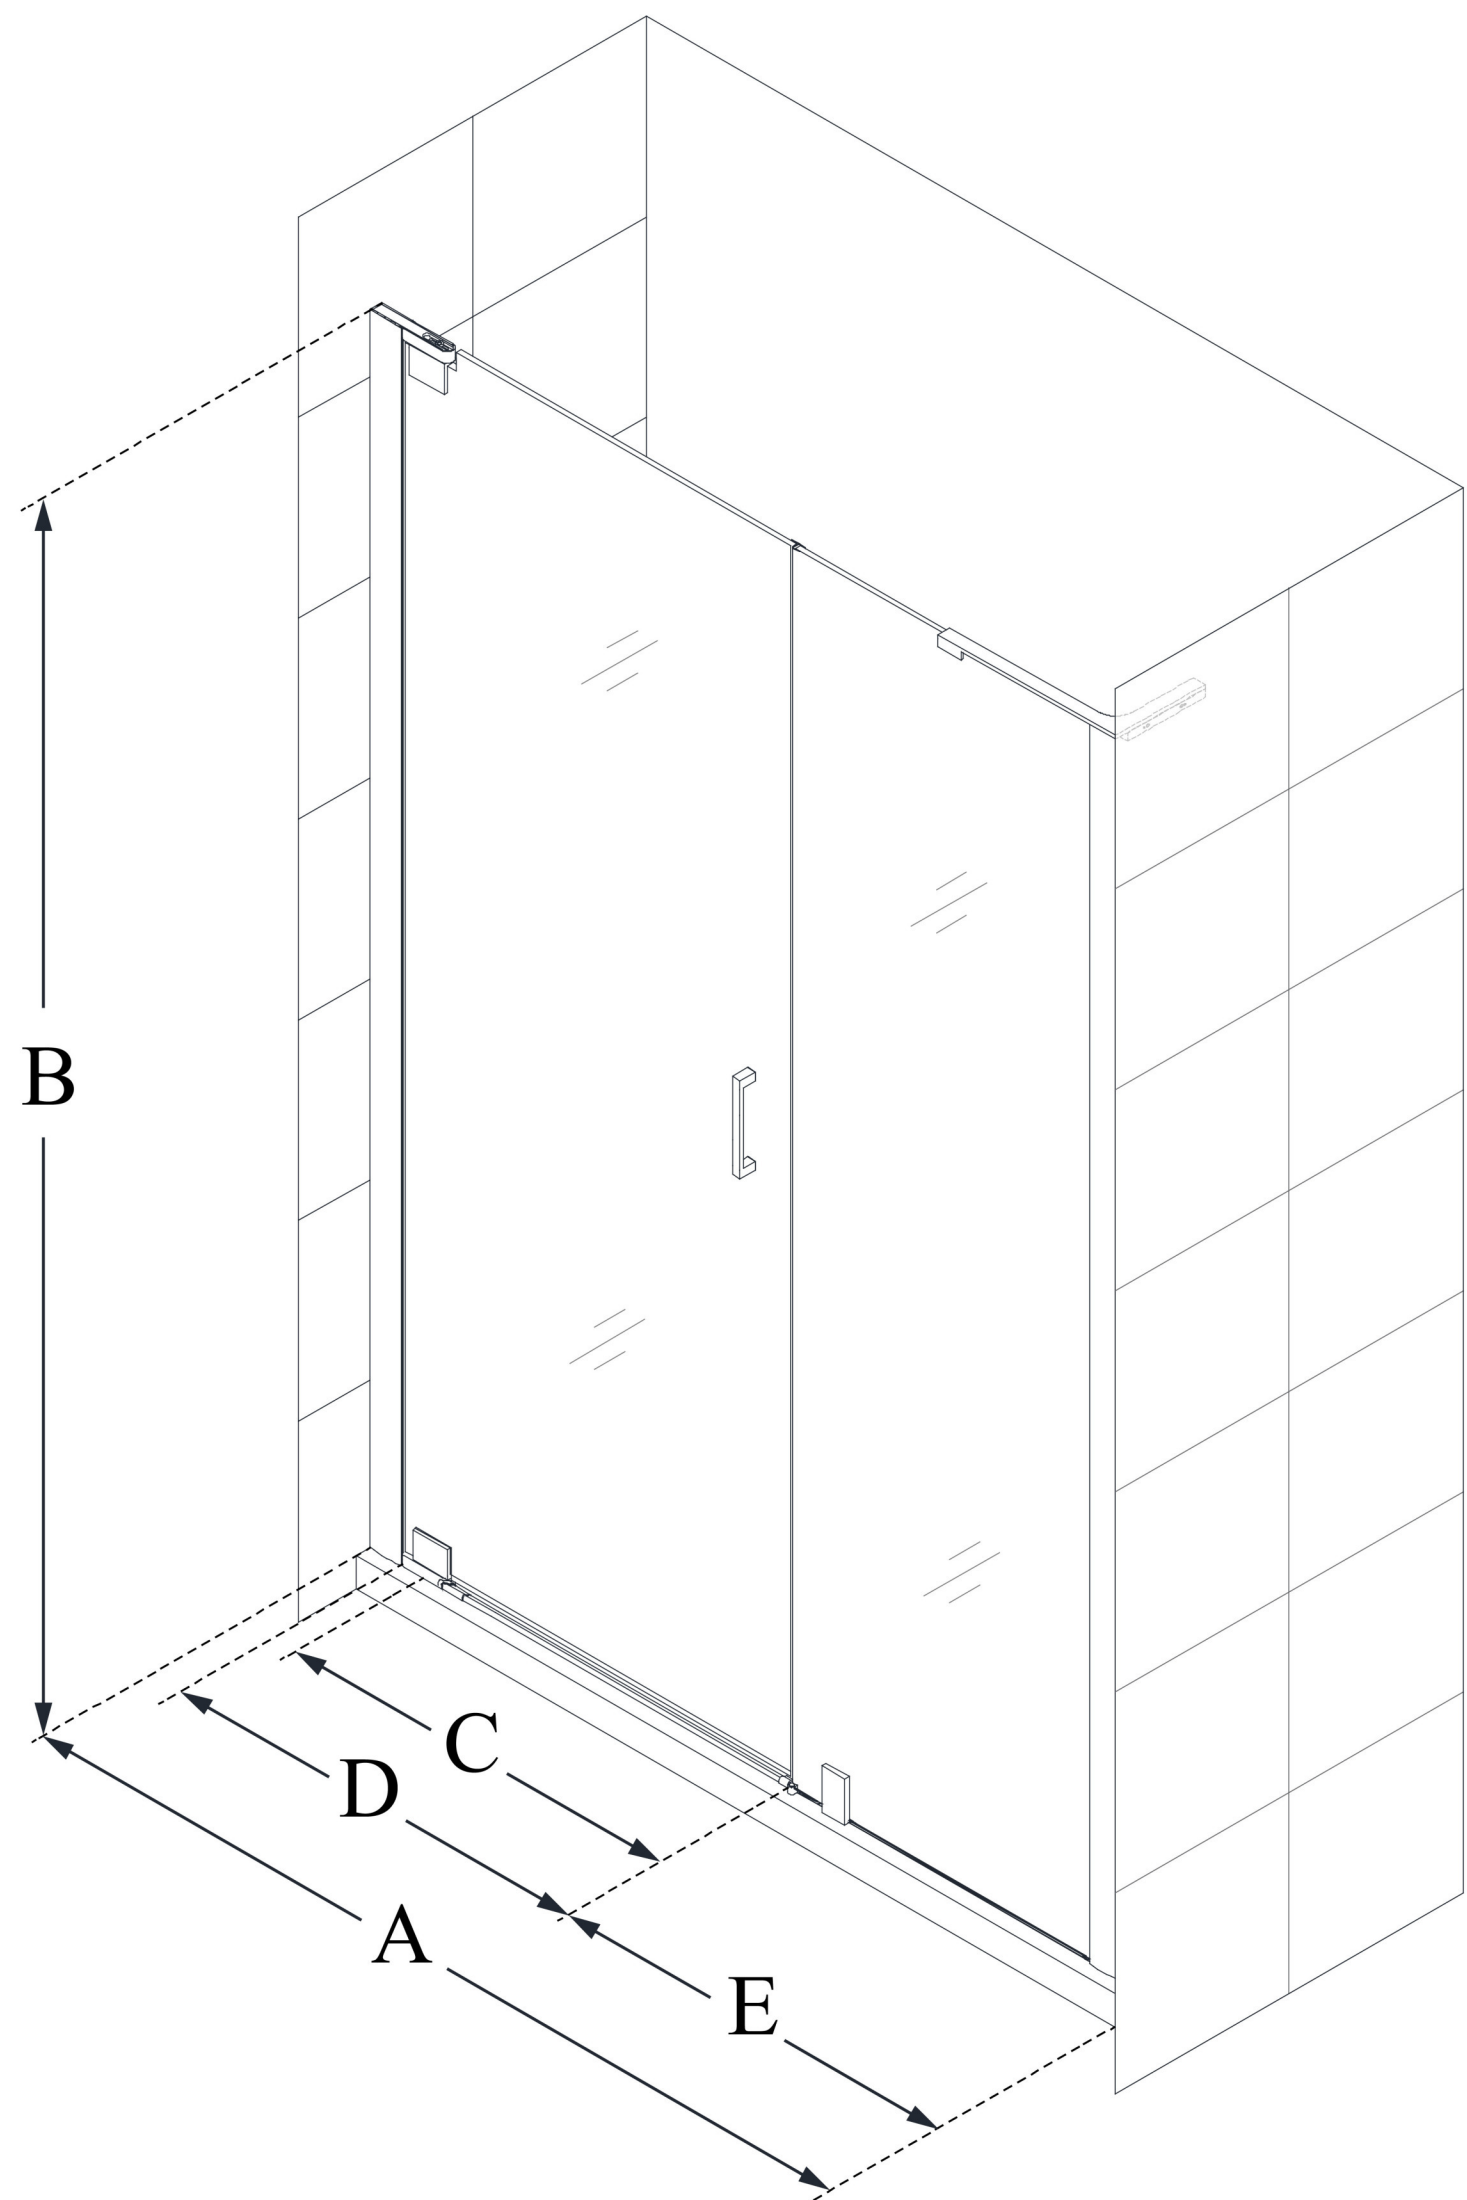

## **ELEGANCE-LS**

DreamLine Elegance-LS 41 1/4 - 43 1/4 in. W x 72 in. H Frameless Pivot Shower Door

**PIVOT DOOR**

### **CONFIGURATION DIMENSIONS:**

**A: 41 1/4 in. - 43 1/4 in.**

MODEL WIDTH

**B: 72 in.**

MODEL HEIGHT

**C: 17 3/4 in.**

ACCESS WIDTH

**D: 20 3/4 in.**

DOOR WIDTH

**E: 18 in.**

INLINE PANEL WIDTH

DreamLine reserves the right to update or modify the hardware or materials pictured without prior notice for the purpose of product improvement and customer satisfaction.