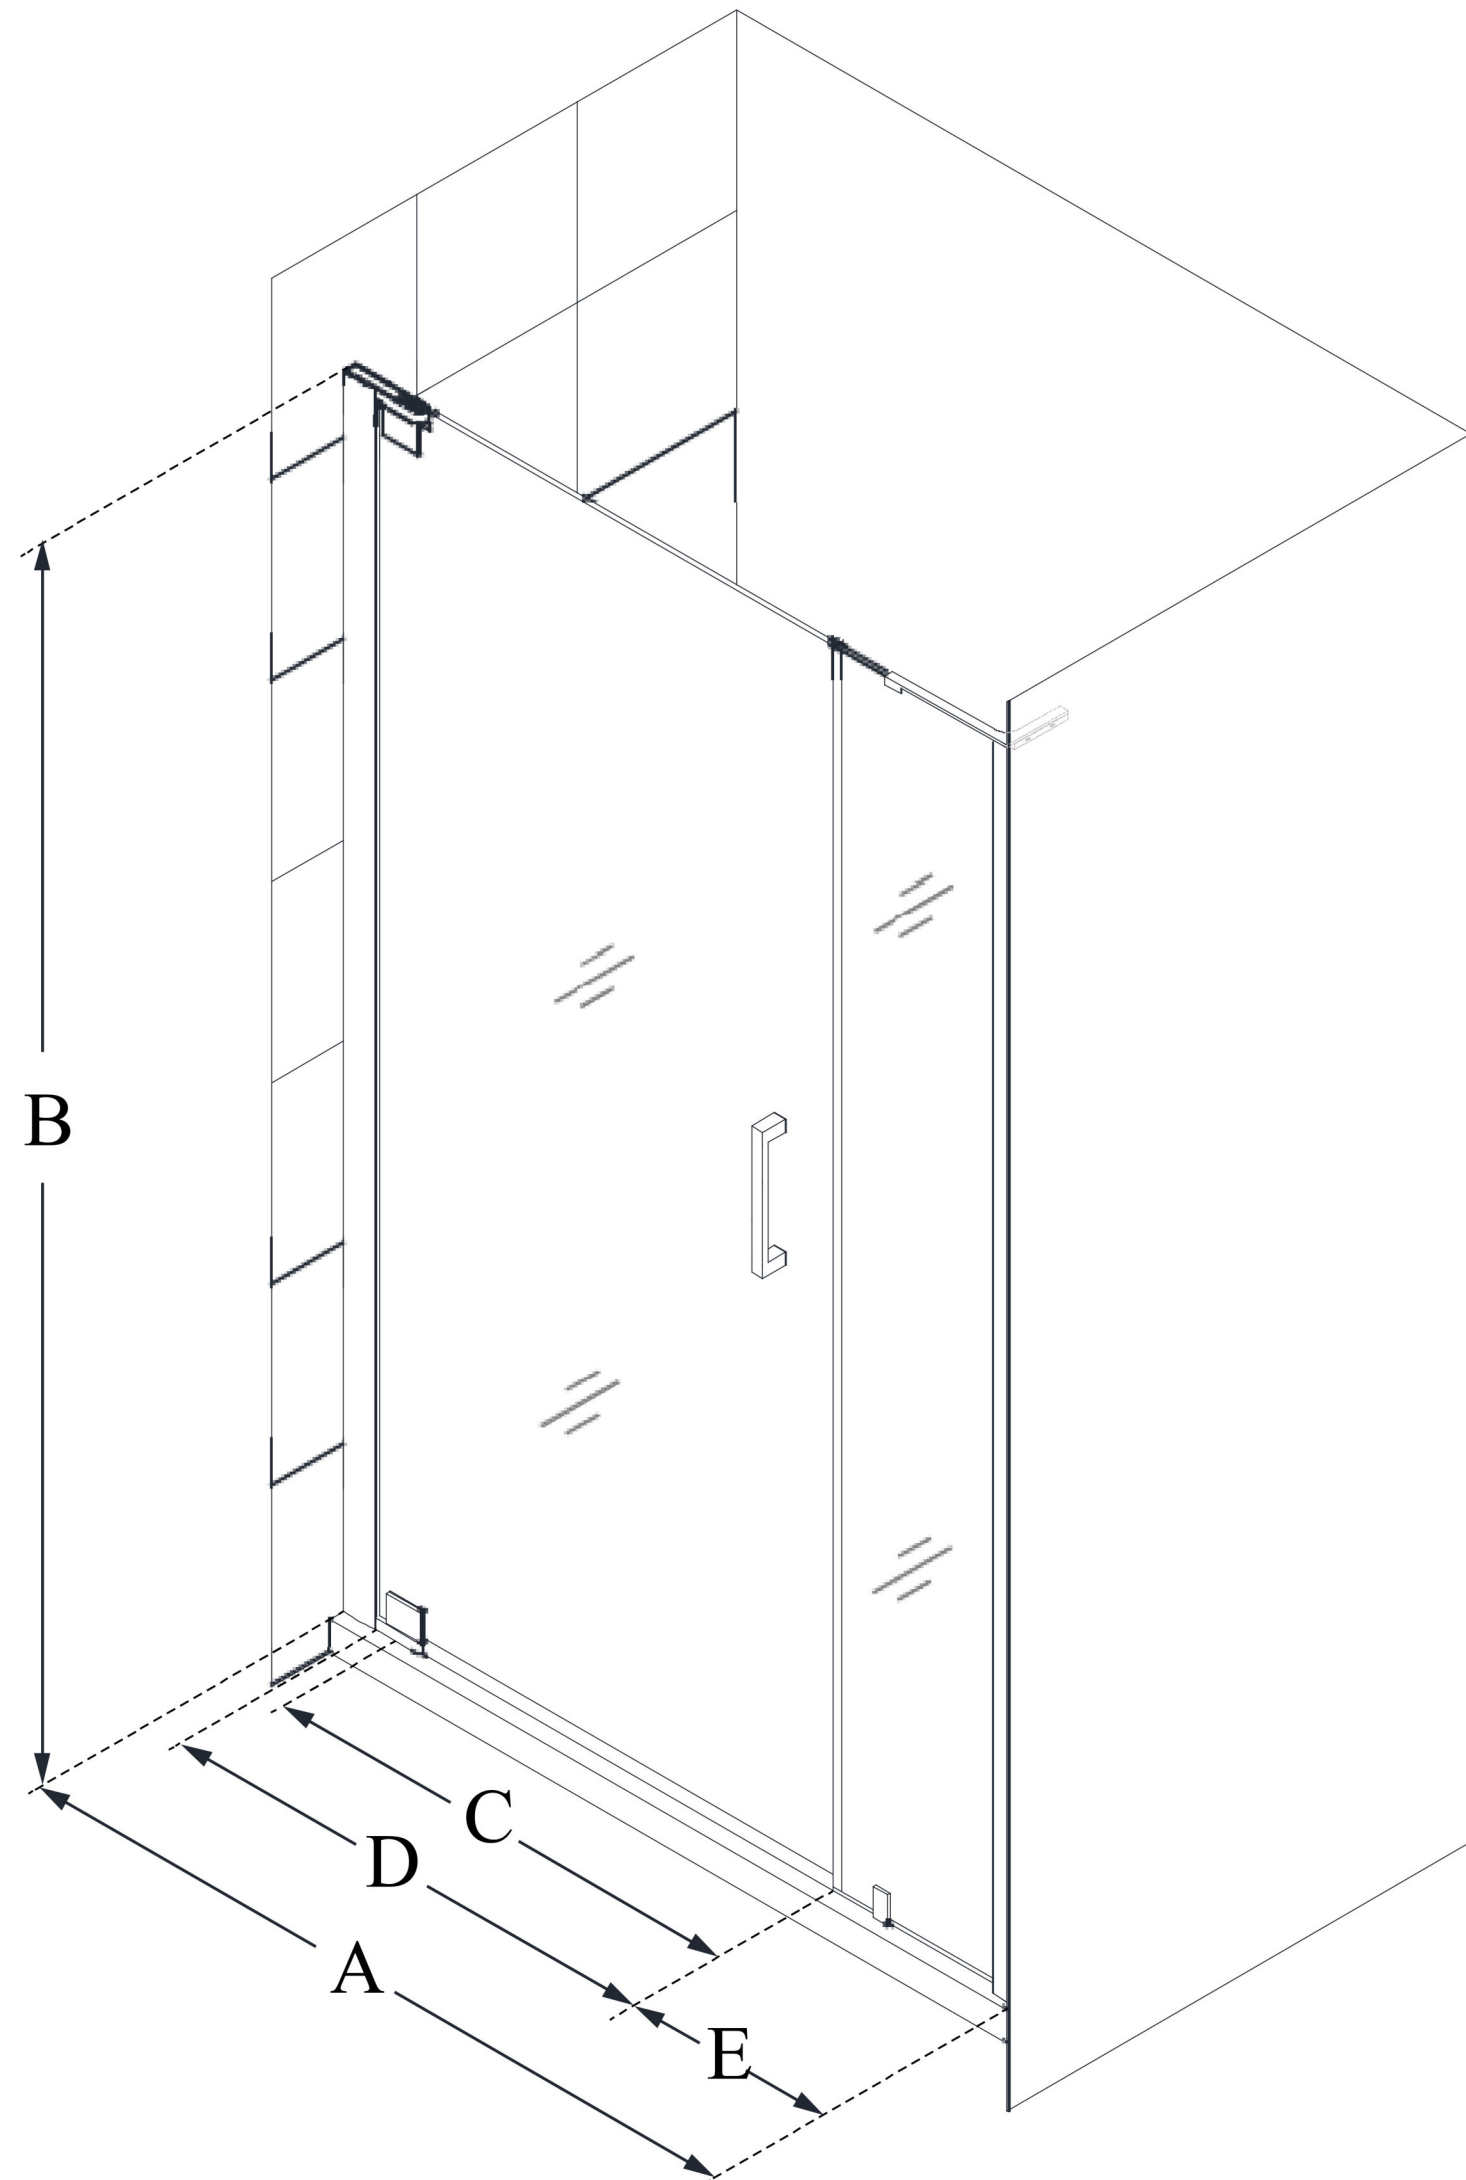

## **ELEGANCE-LS**

DreamLine Elegance-LS 35 1/4 - 37 1/4 in. W x 72 in. H Frameless Pivot Shower Door

**PIVOT DOOR**

### **CONFIGURATION DIMENSIONS:**

**A: 35 1/4 in. - 37 1/4 in.**

MODEL WIDTH

**B: 72 in.**

MODEL HEIGHT

**C: 17 3/4 in.**

ACCESS WIDTH

**D: 20 3/4 in.**

DOOR WIDTH

**E: 12 in.**

INLINE PANEL WIDTH

DreamLine reserves the right to update or modify the hardware or materials pictured without prior notice for the purpose of product improvement and customer satisfaction.