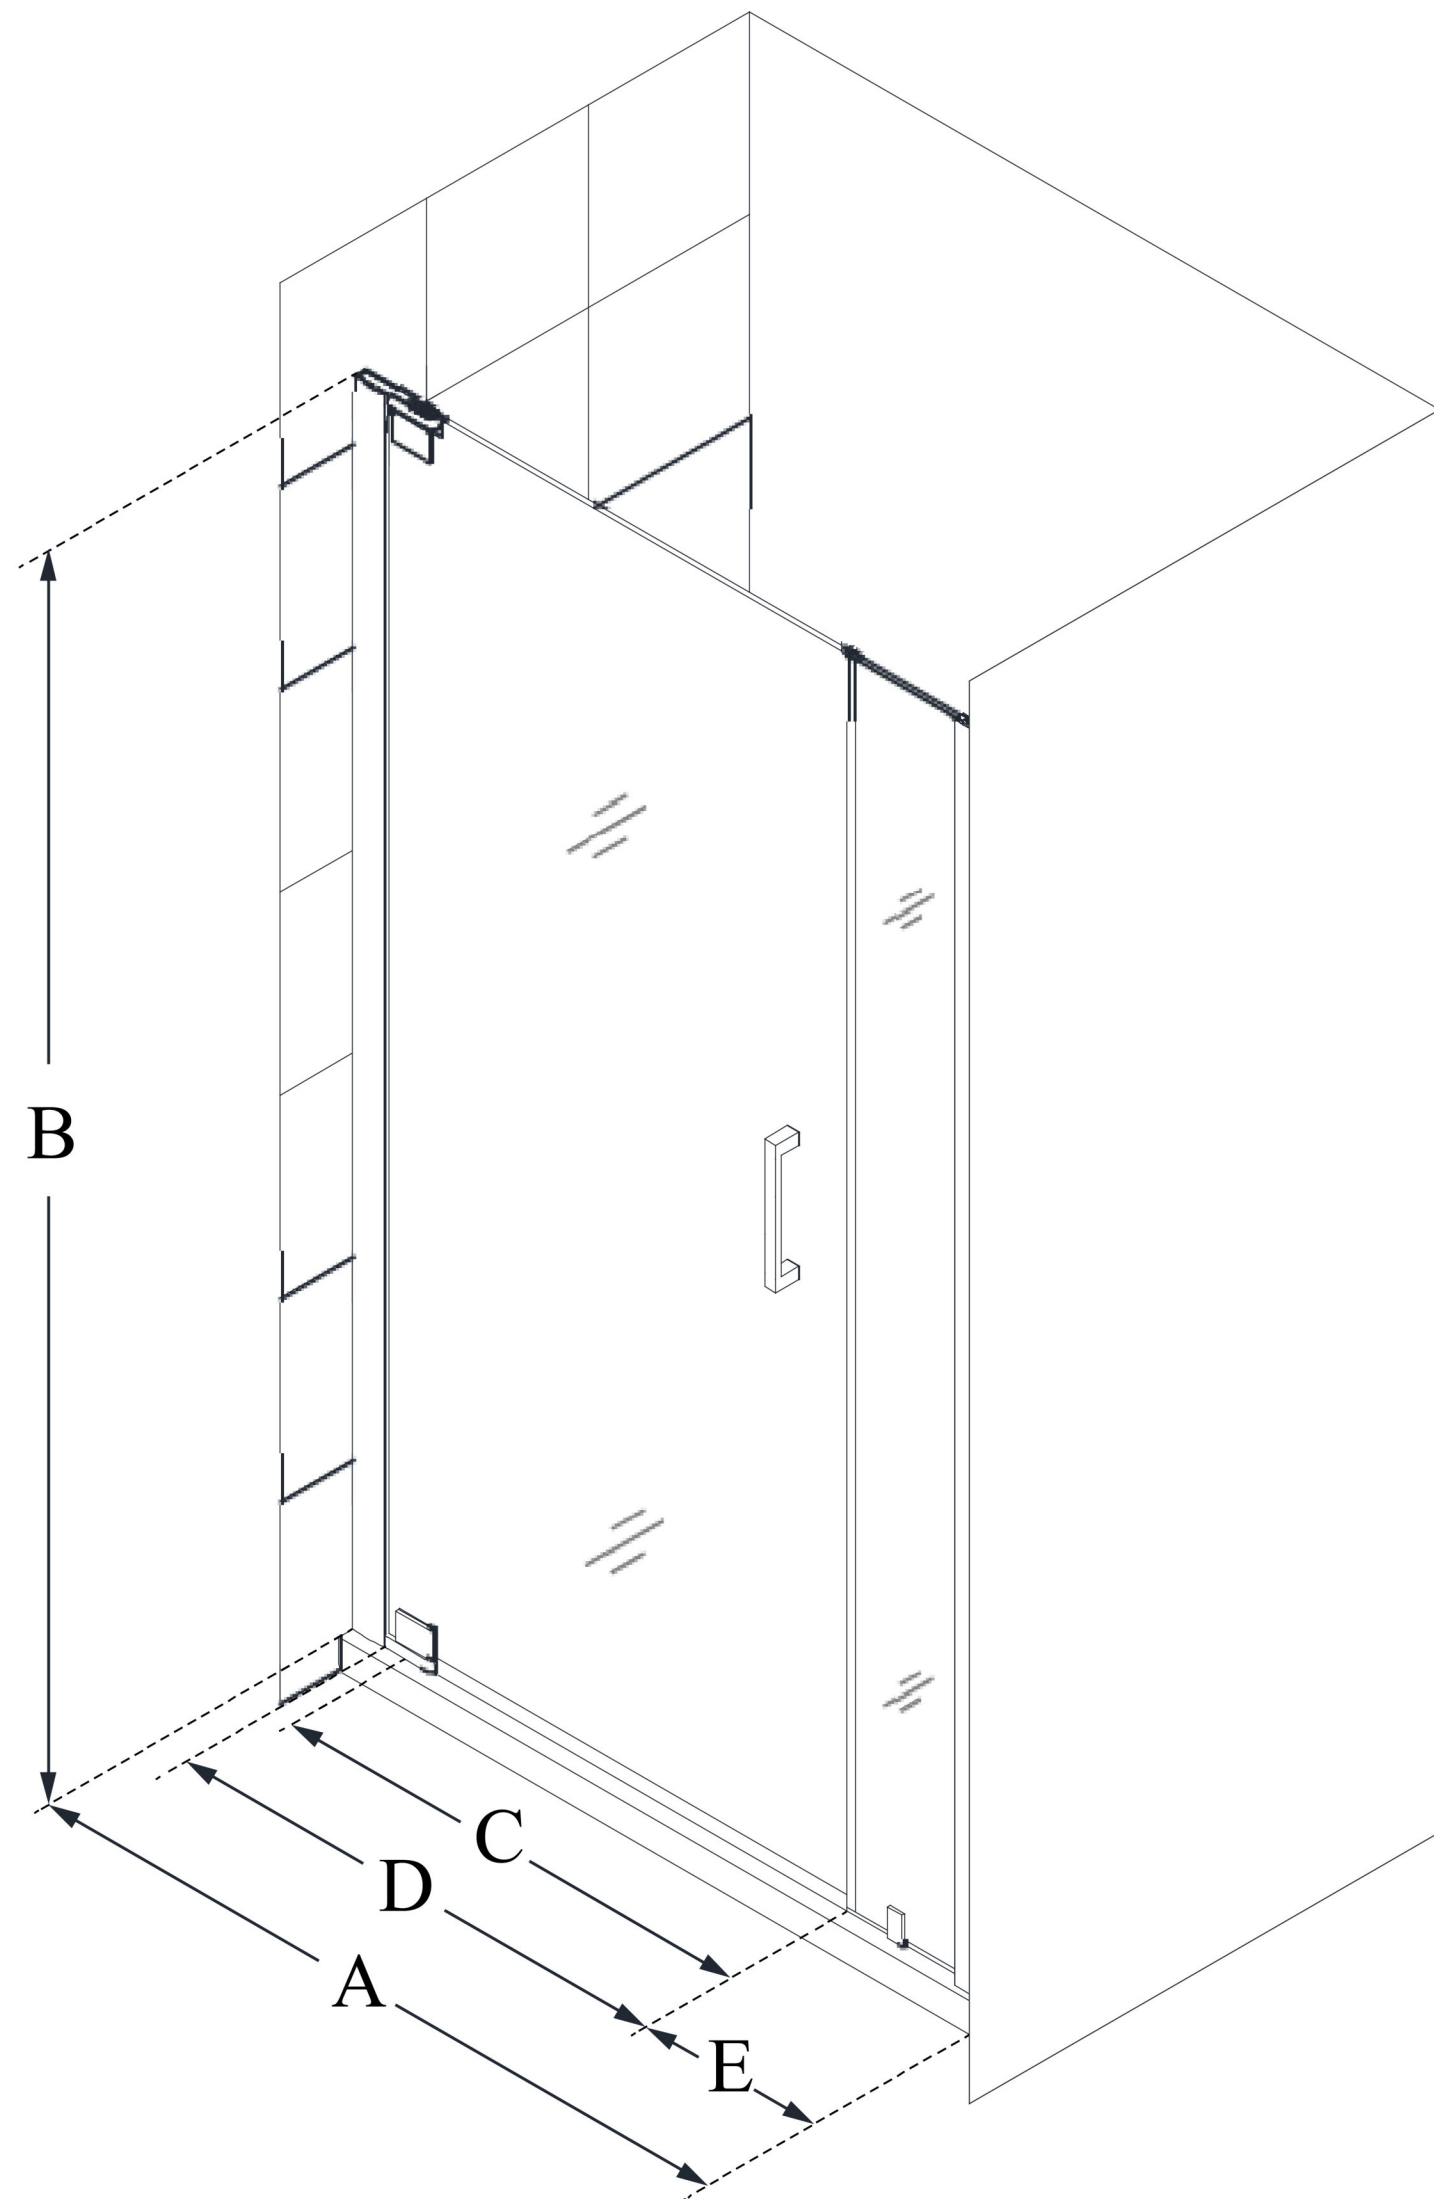

SHDR-4325060

ELEGANCE-LS

DreamLine Elegance-LS 29 1/4 - 31 1/4 in. W x 72 in. H Frameless Pivot Shower Door

PIVOT DOOR

CONFIGURATION DIMENSIONS:

A: 29 1/4 in. - 31 1/4 in.

MODEL WIDTH

B: 72 in.

MODEL HEIGHT

C: 17 3/4 in.

ACCESS WIDTH

D: 20 3/4 in.

DOOR WIDTH

E: 6 in.

INLINE PANEL WIDTH

DreamLine reserves the right to update or modify the hardware or materials pictured without prior notice for the purpose of product improvement and customer satisfaction.