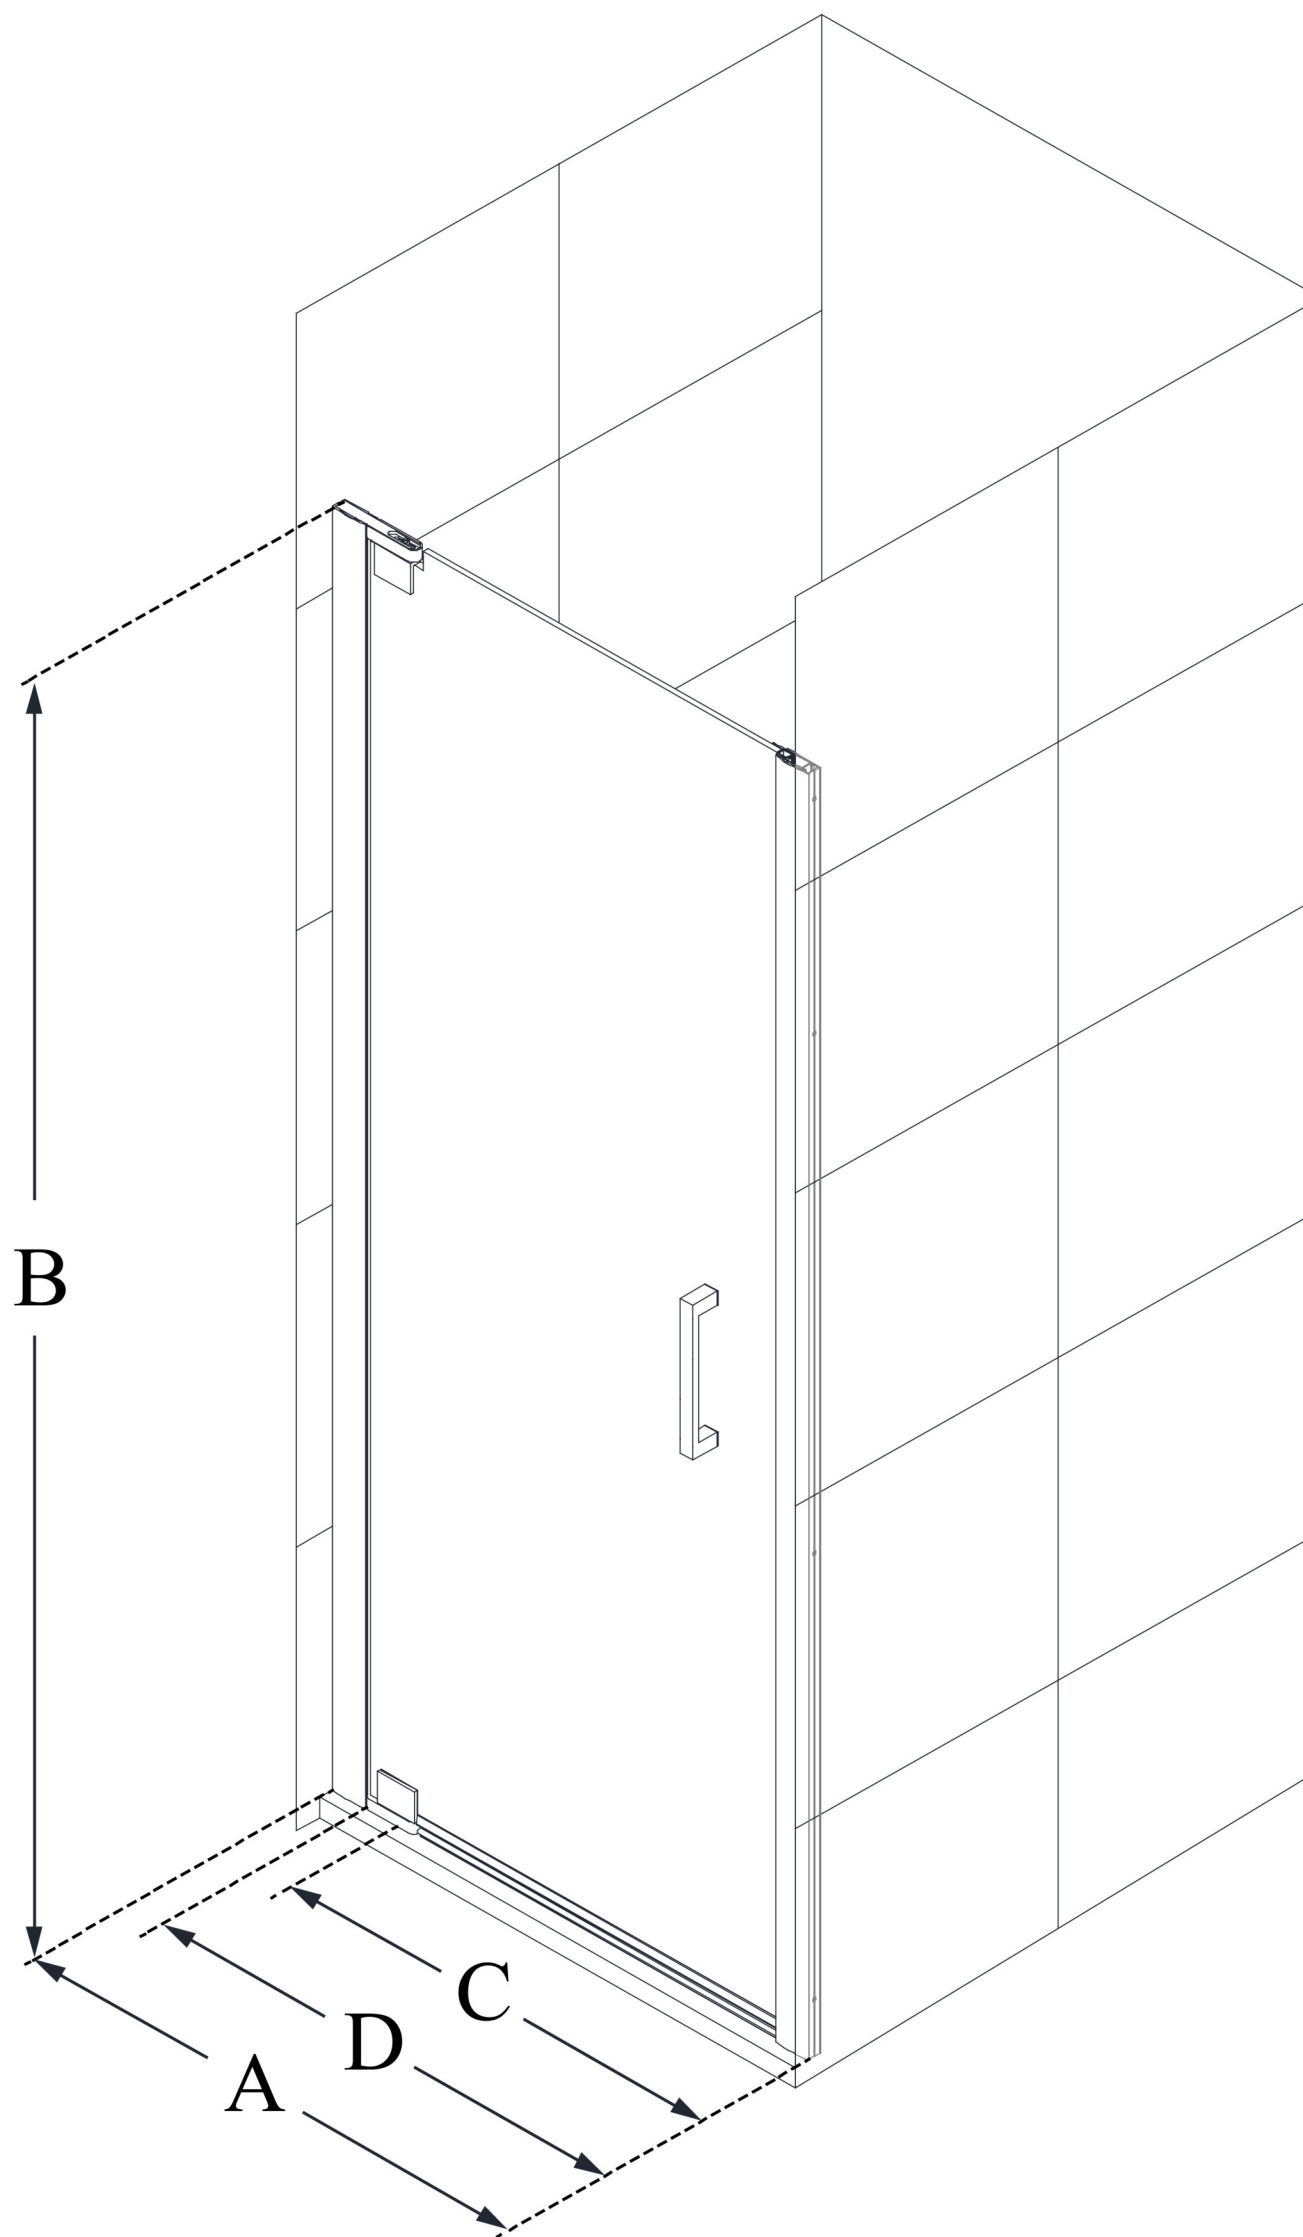

SHDR-4325000

ELEGANCE-LS

DreamLine Elegance-LS 25 1/4 - 27 1/4 in. W x 72 in. H Frameless Pivot Shower Door

PIVOT DOOR

CONFIGURATION DIMENSIONS:

A: 25 1/4 in. - 27 1/4 in.

MODEL WIDTH

B: 72 in.

MODEL HEIGHT

C: 17 3/4 in.

ACCESS WIDTH

D: 20 3/4 in.

DOOR WIDTH

E: -

INLINE PANEL WIDTH

DreamLine reserves the right to update or modify the hardware or materials pictured without prior notice for the purpose of product improvement and customer satisfaction.