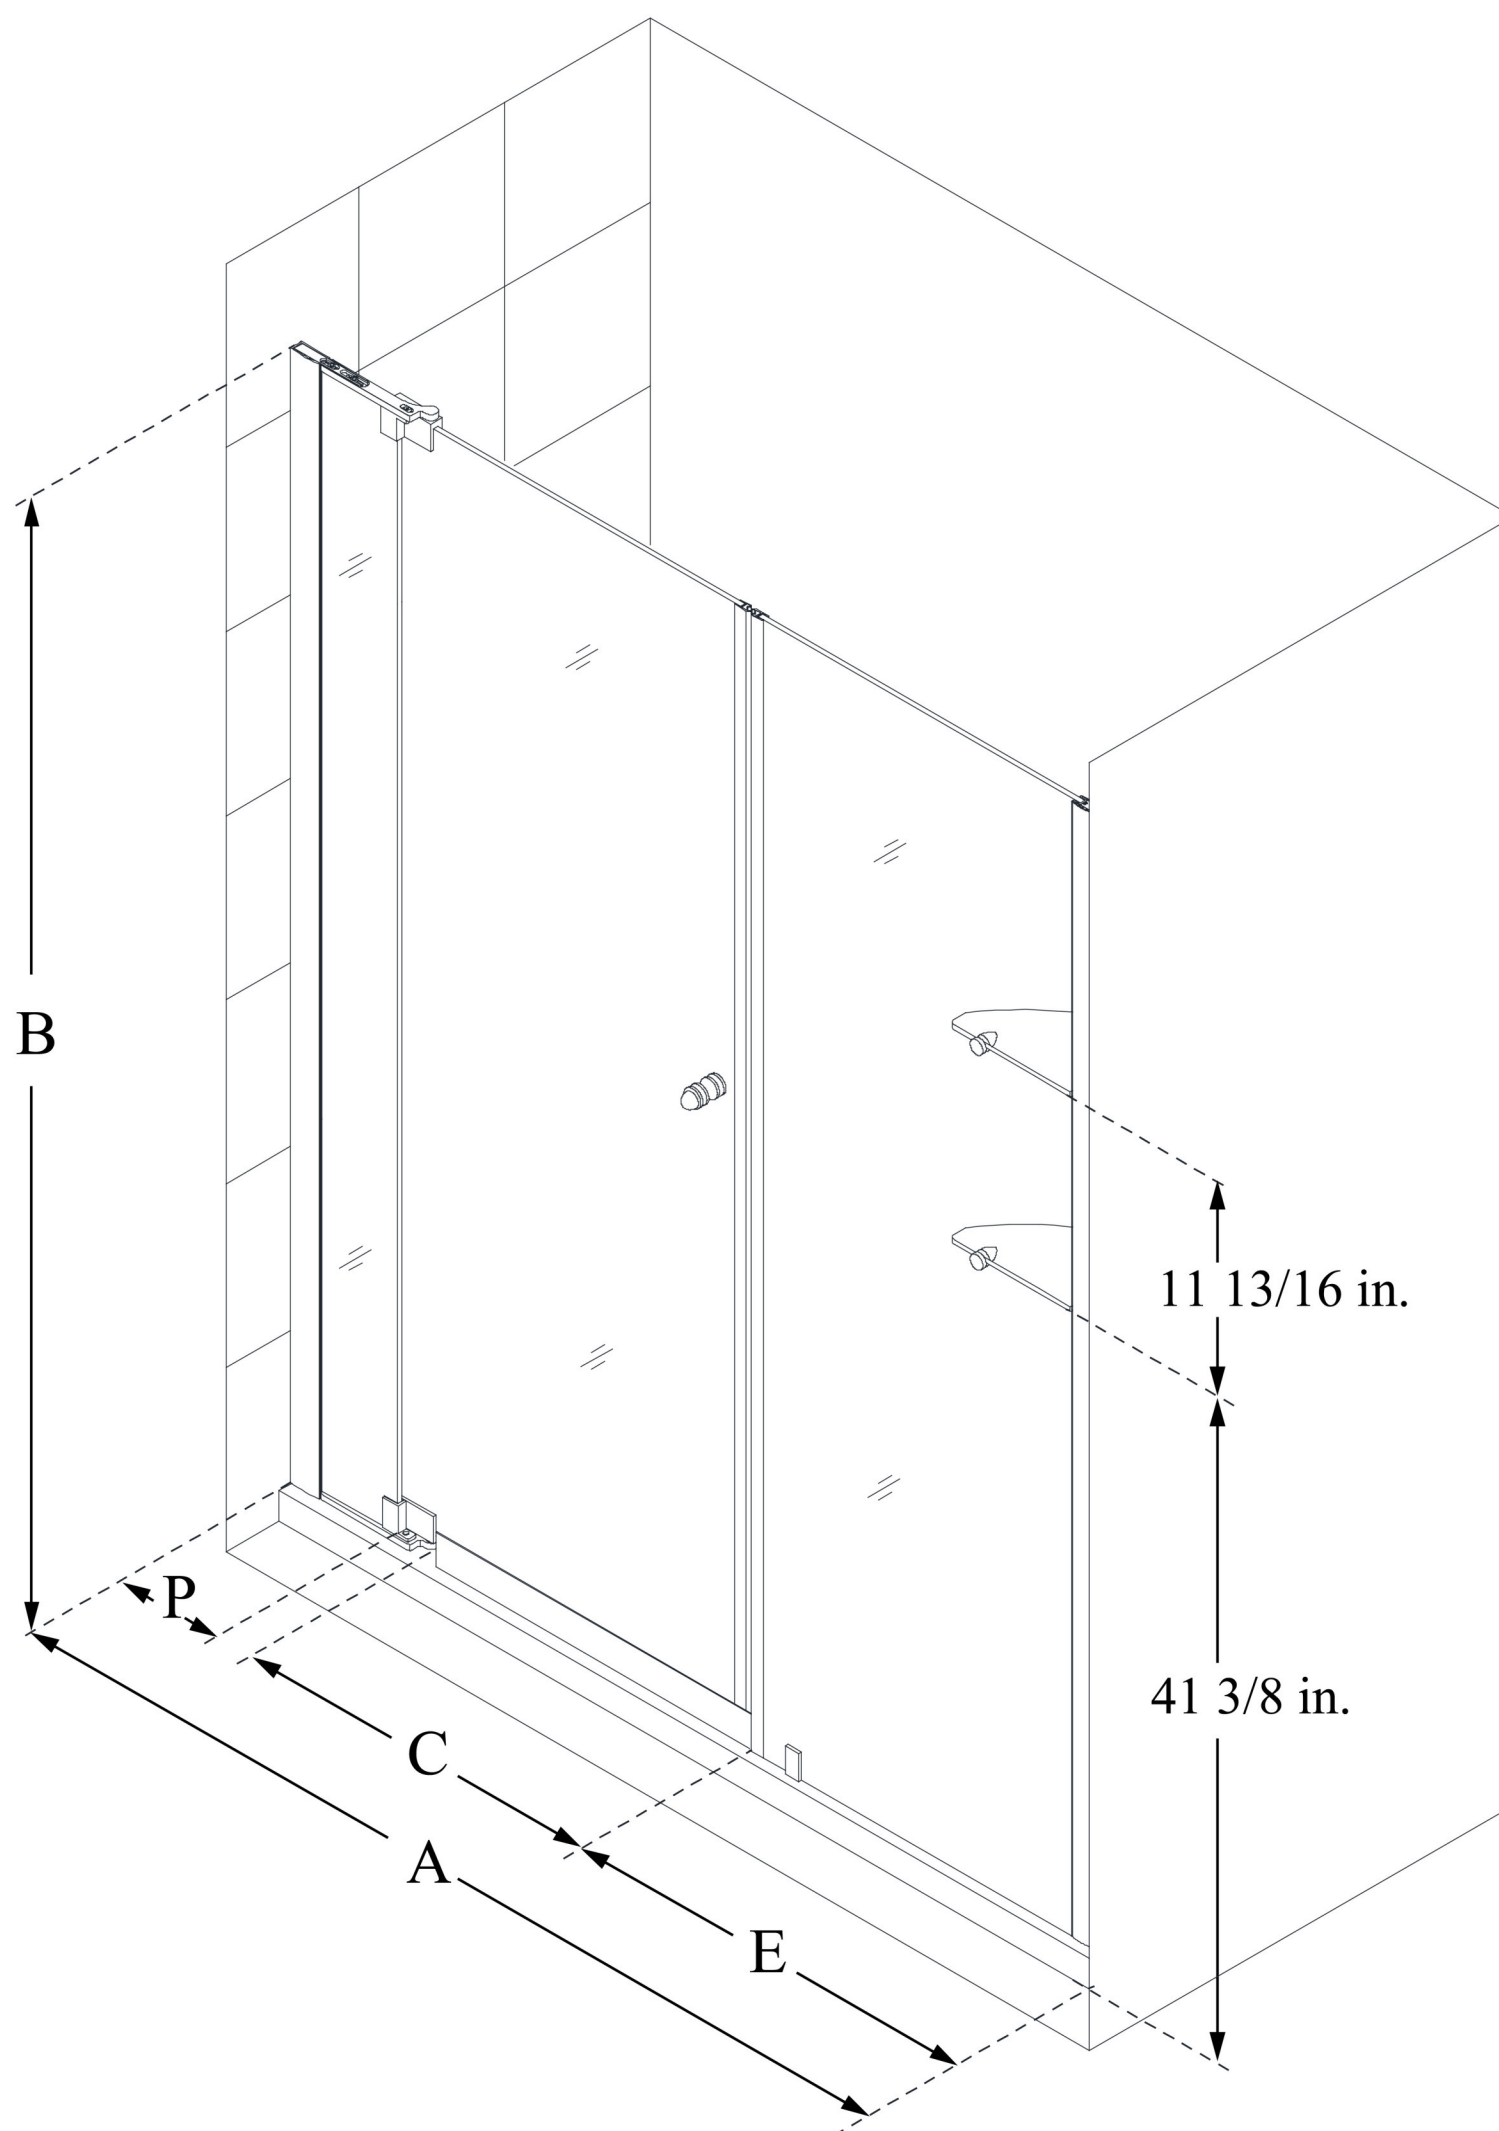

# ALLURE

DreamLine Allure 60-61 in. W x 73 in. H Frameless Pivot Shower Door

**PIVOT DOOR**

## CONFIGURATION DIMENSIONS:

**A: 60 - 61 in.**

MODEL WIDTH

**B: 73 in.**

MODEL HEIGHT

**C: 24 3/4 - 30 3/4 in.**

ACCESS WIDTH

**D: 32 1/4 in.**

DOOR WIDTH

**E: 24 in.**

INLINE PANEL WIDTH

**P: 7 5/8 in.**

PIVOT PANEL WIDTH

DreamLine reserves the right to update or modify the hardware or materials pictured without prior notice for the purpose of product improvement and customer satisfaction.