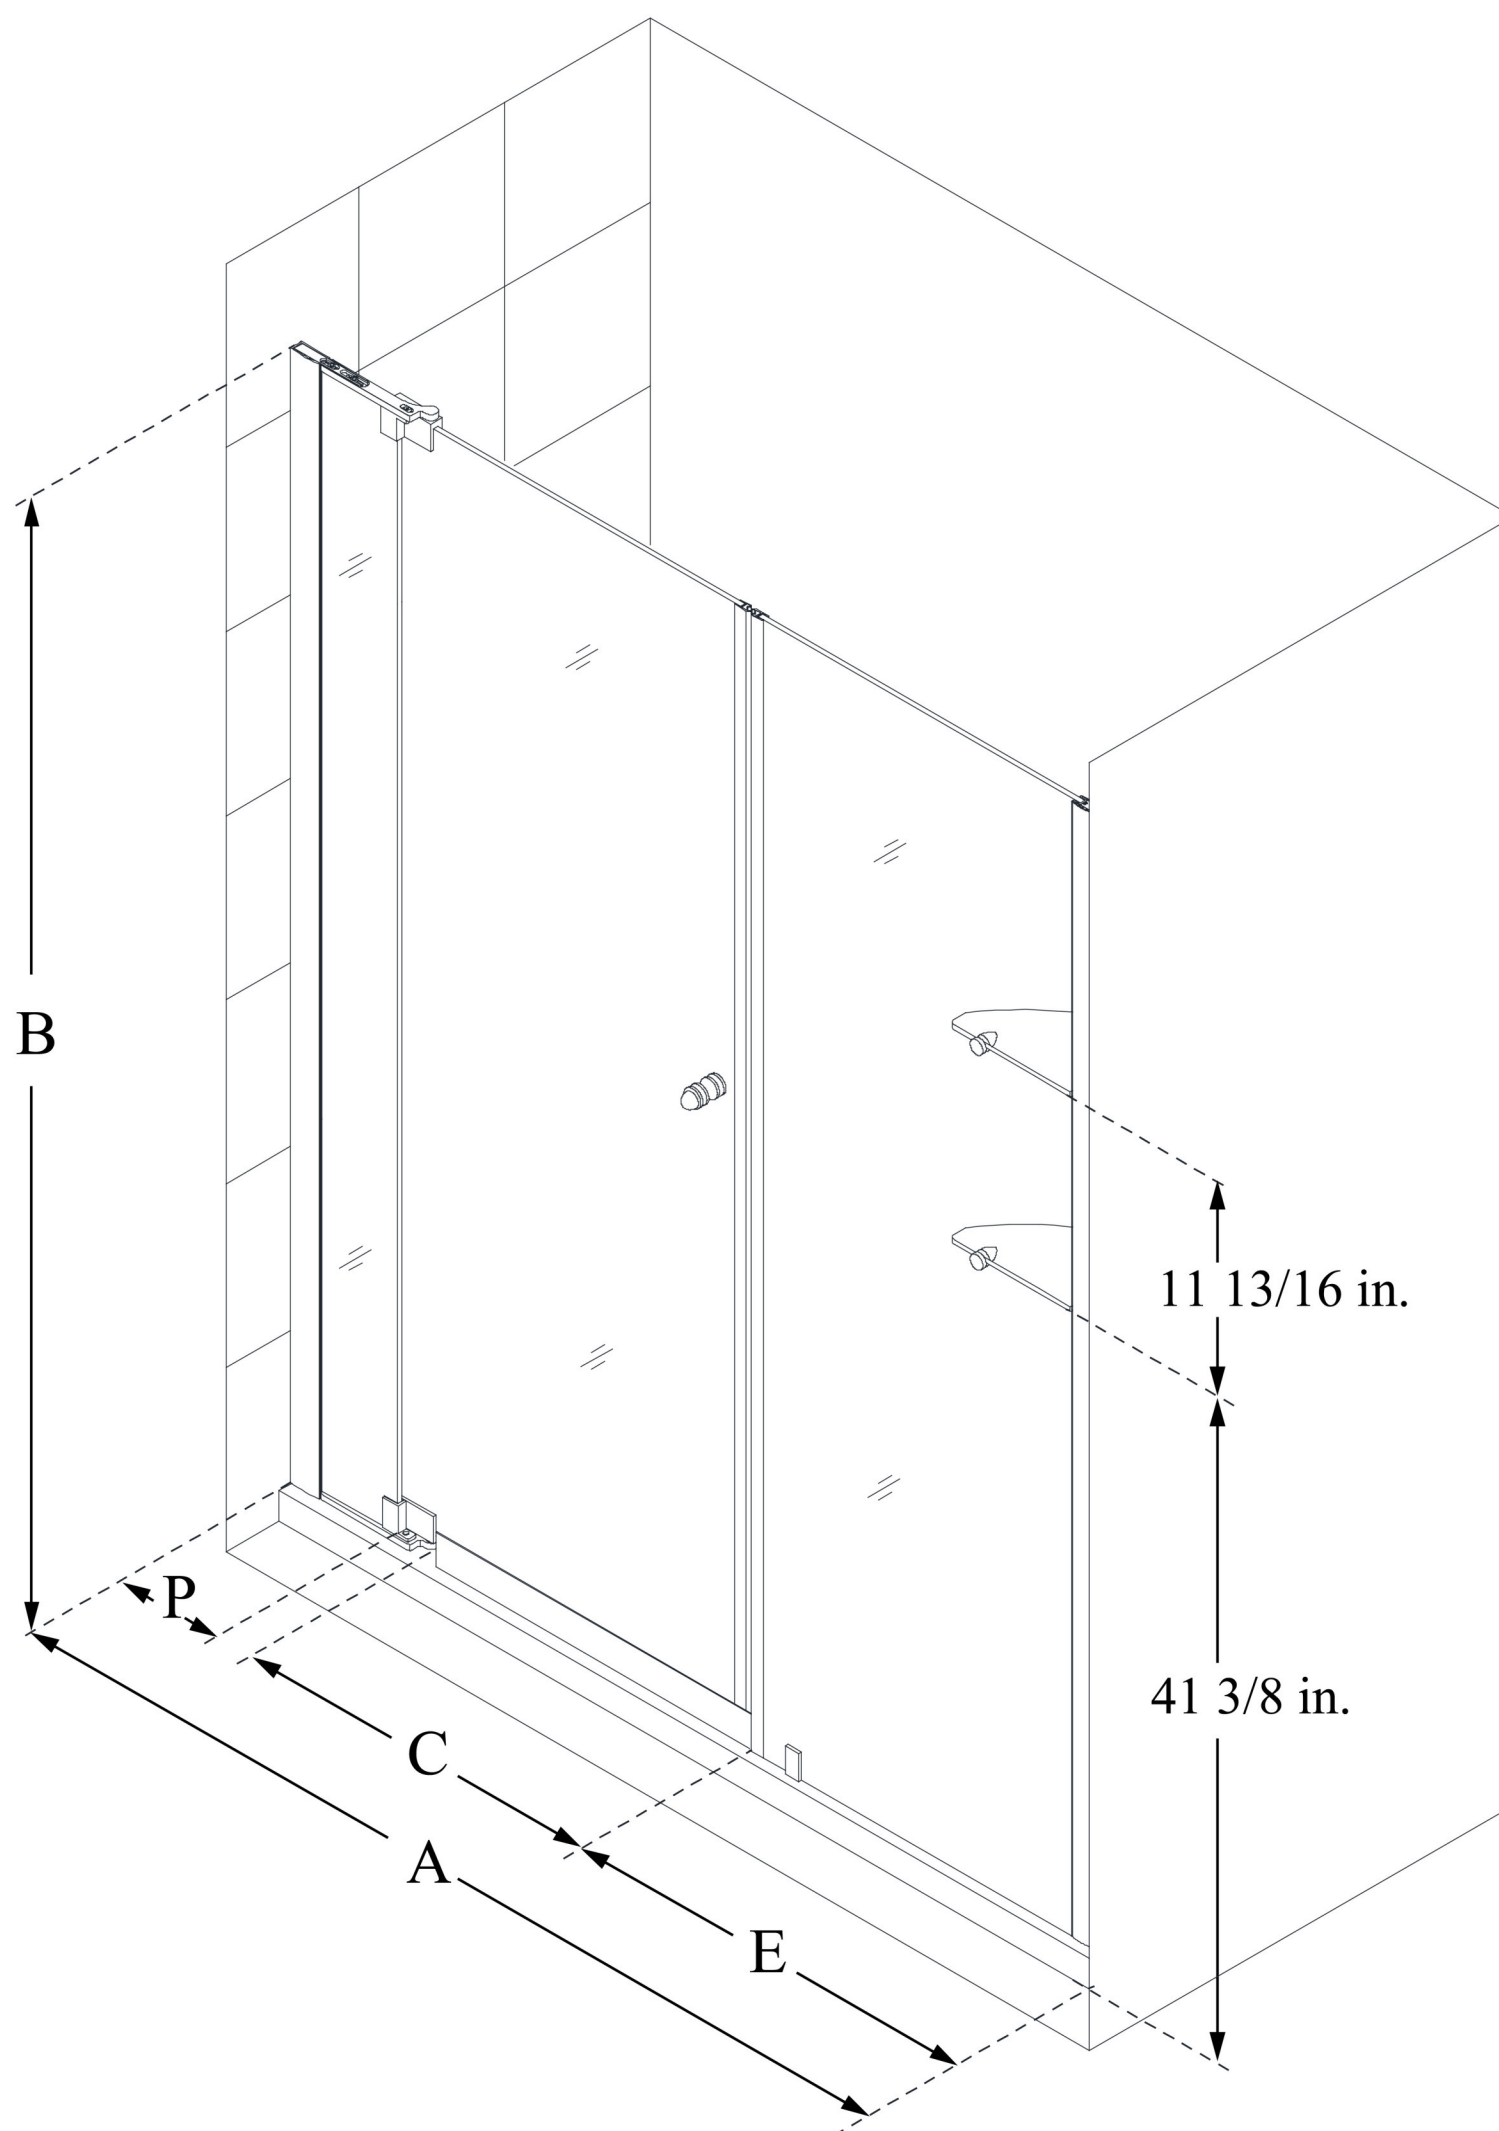

SHDR-4254728

ALLURE

DreamLine Allure 54-55 in. W x 73 in. H Frameless Pivot Shower Door

PIVOT DOOR

CONFIGURATION DIMENSIONS:

A: 54 - 55 in.

MODEL WIDTH

B: 73 in.

MODEL HEIGHT

C: 18 3/4 - 24 3/4 in.

ACCESS WIDTH

D: 26 1/4 in.

DOOR WIDTH

E: 24 in.

INLINE PANEL WIDTH

P: 7 5/8 in.

PIVOT PANEL WIDTH

DreamLine reserves the right to update or modify the hardware or materials pictured without prior notice for the purpose of product improvement and customer satisfaction.