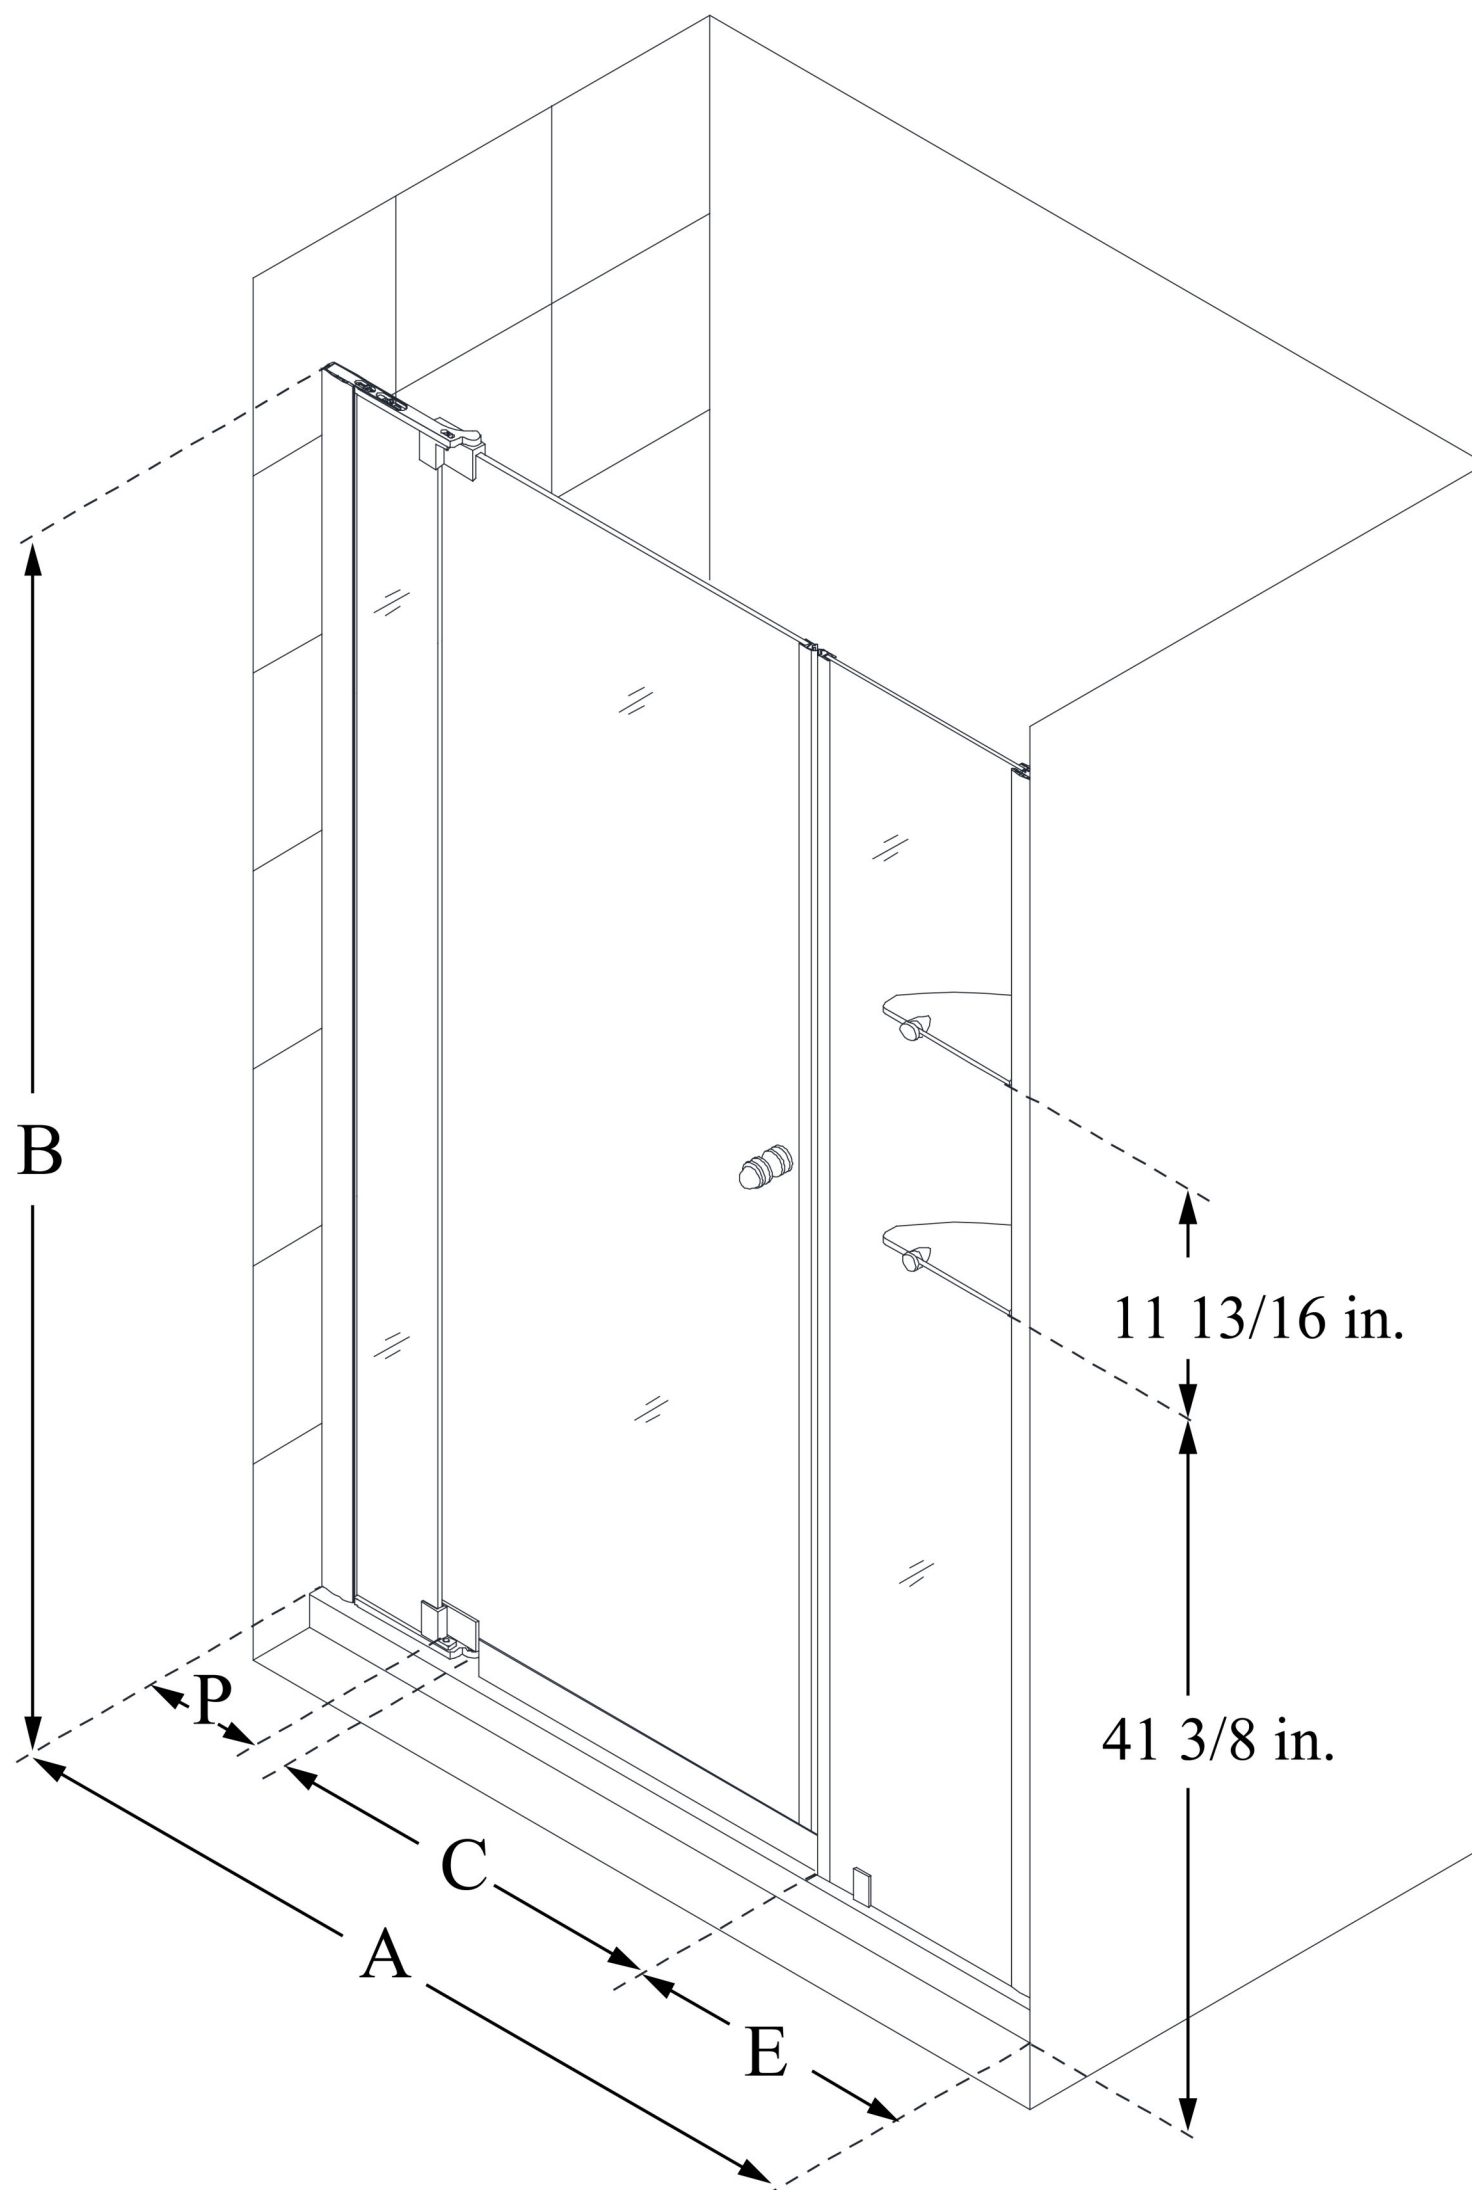

# ALLURE

DreamLine Allure 48-49 in. W x 73 in. H Frameless Pivot Shower Door

**PIVOT DOOR**

## CONFIGURATION DIMENSIONS:

**A: 48 - 49 in.**

MODEL WIDTH

**B: 73 in.**

MODEL HEIGHT

**C: 24 3/4 - 30 3/4 in.**

ACCESS WIDTH

**D: 32 1/4 in.**

DOOR WIDTH

**E: 12 in.**

INLINE PANEL WIDTH

**P: 7 5/8 in.**

PIVOT PANEL WIDTH

DreamLine reserves the right to update or modify the hardware or materials pictured without prior notice for the purpose of product improvement and customer satisfaction.