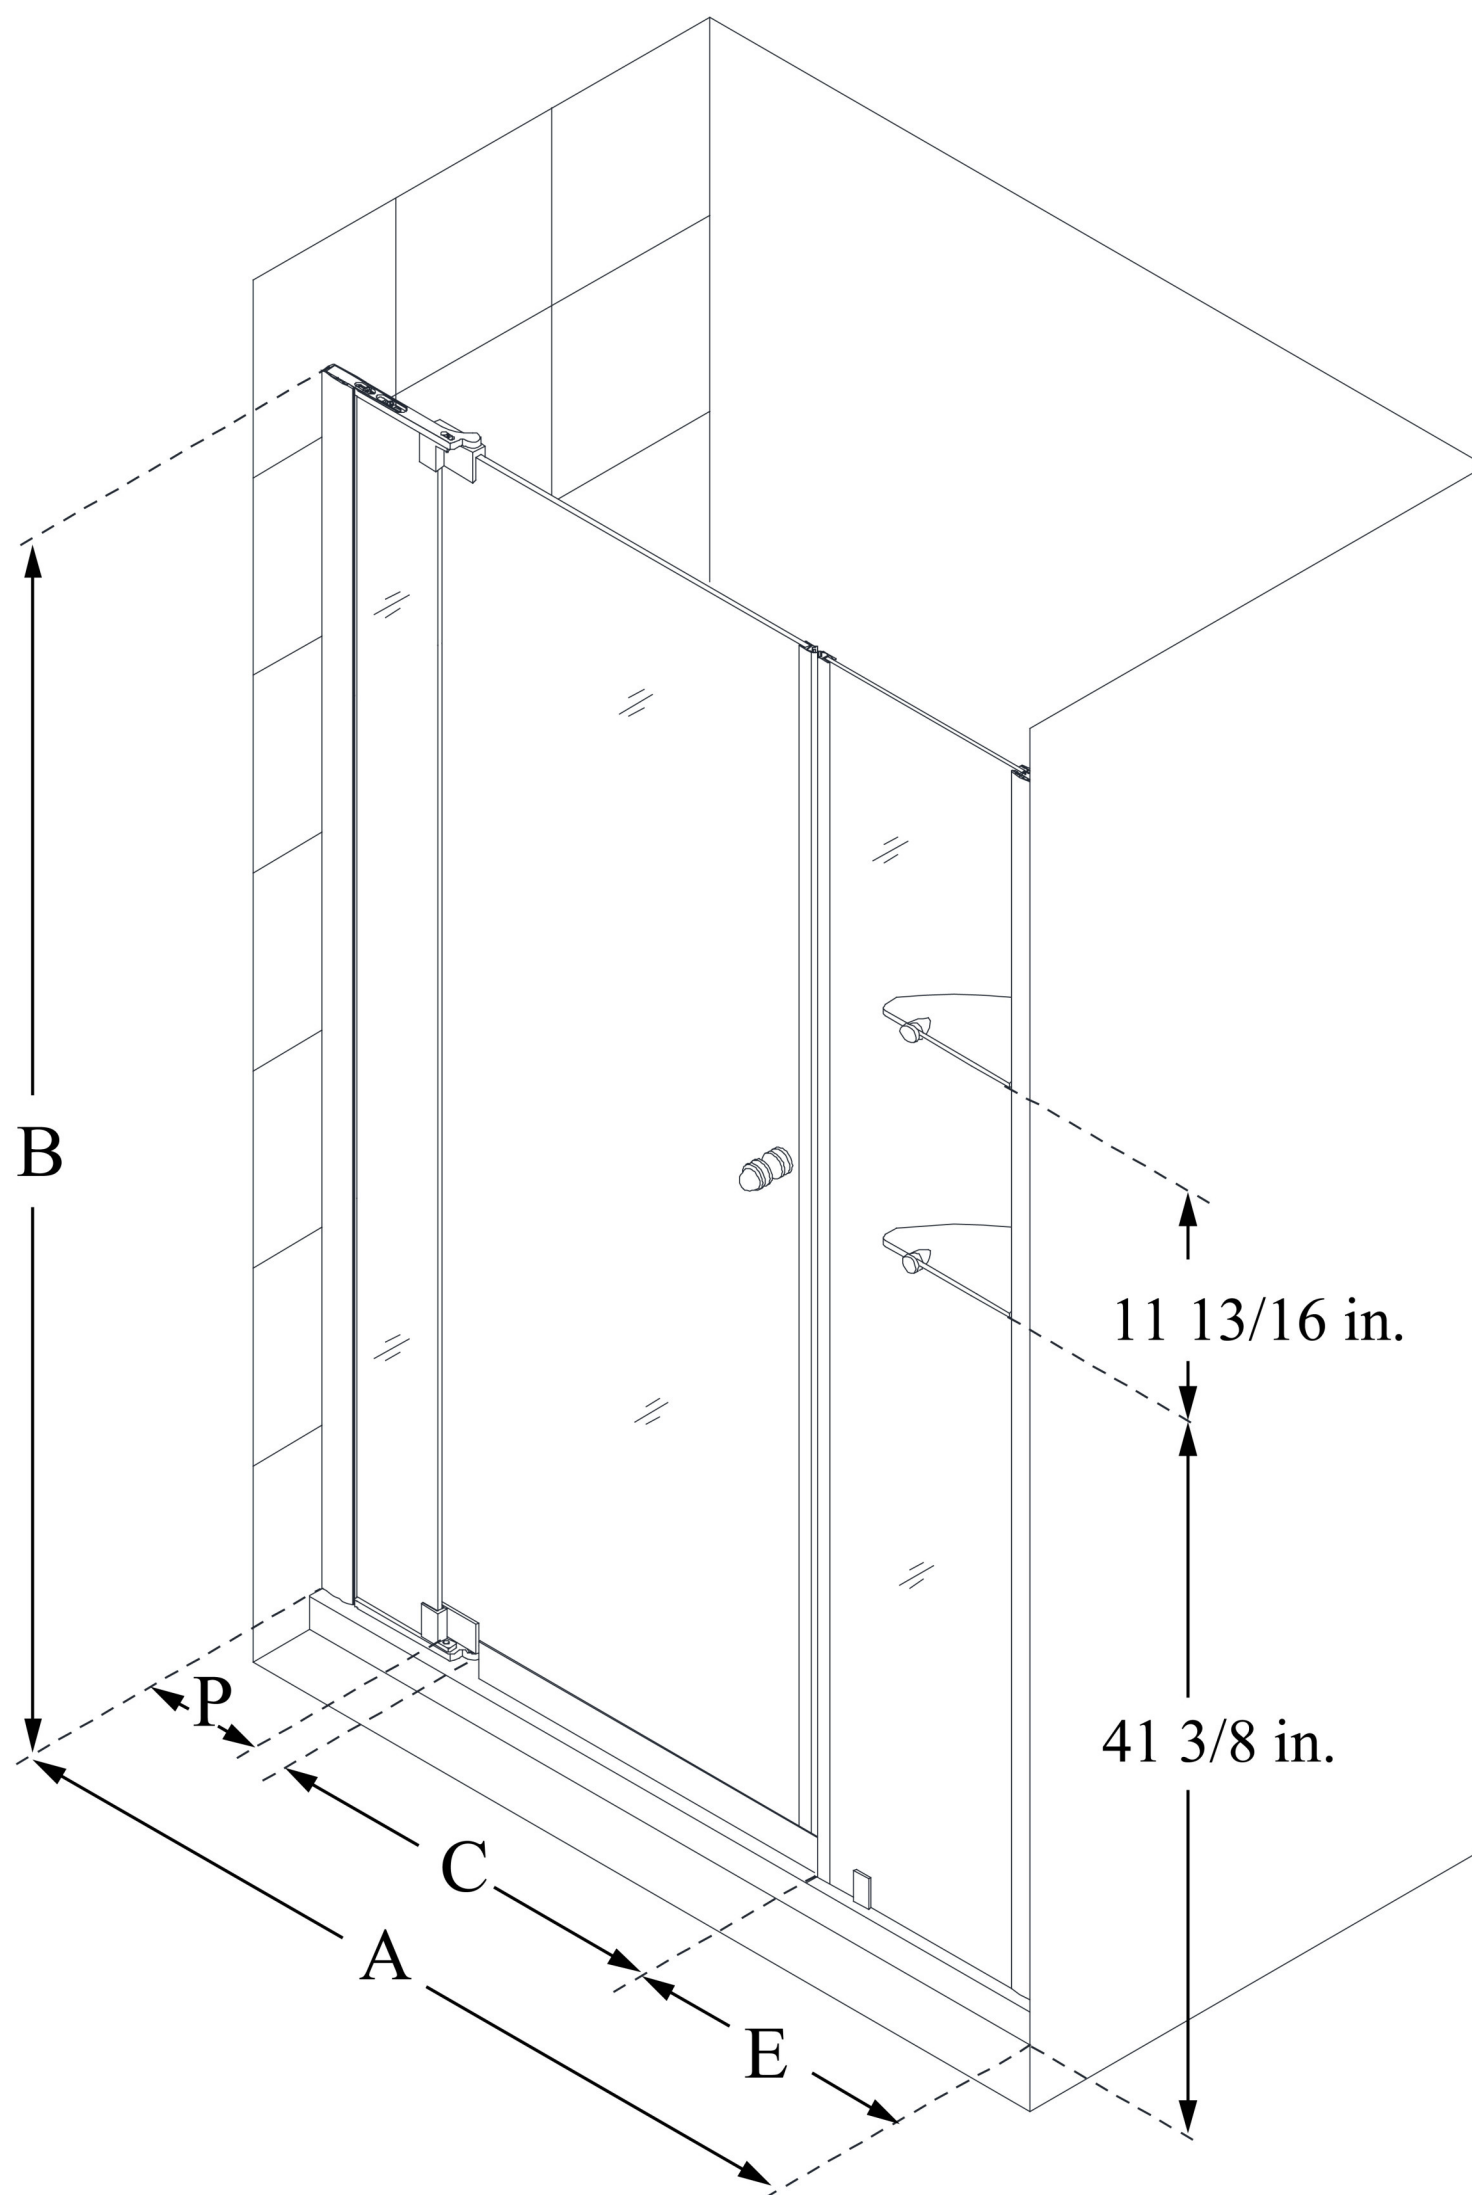

SHDR-4242728

ALLURE

DreamLine Allure 42-43 in. W x 73 in. H Frameless Pivot Shower Door

PIVOT DOOR

CONFIGURATION DIMENSIONS:

A: 42 - 43 in.

MODEL WIDTH

B: 73 in.

MODEL HEIGHT

C: 18 3/4 - 24 3/4 in.

ACCESS WIDTH

D: 26 1/4 in.

DOOR WIDTH

E: 12 in.

INLINE PANEL WIDTH

P: 7 5/8 in.

PIVOT PANEL WIDTH

DreamLine reserves the right to update or modify the hardware or materials pictured without prior notice for the purpose of product improvement and customer satisfaction.