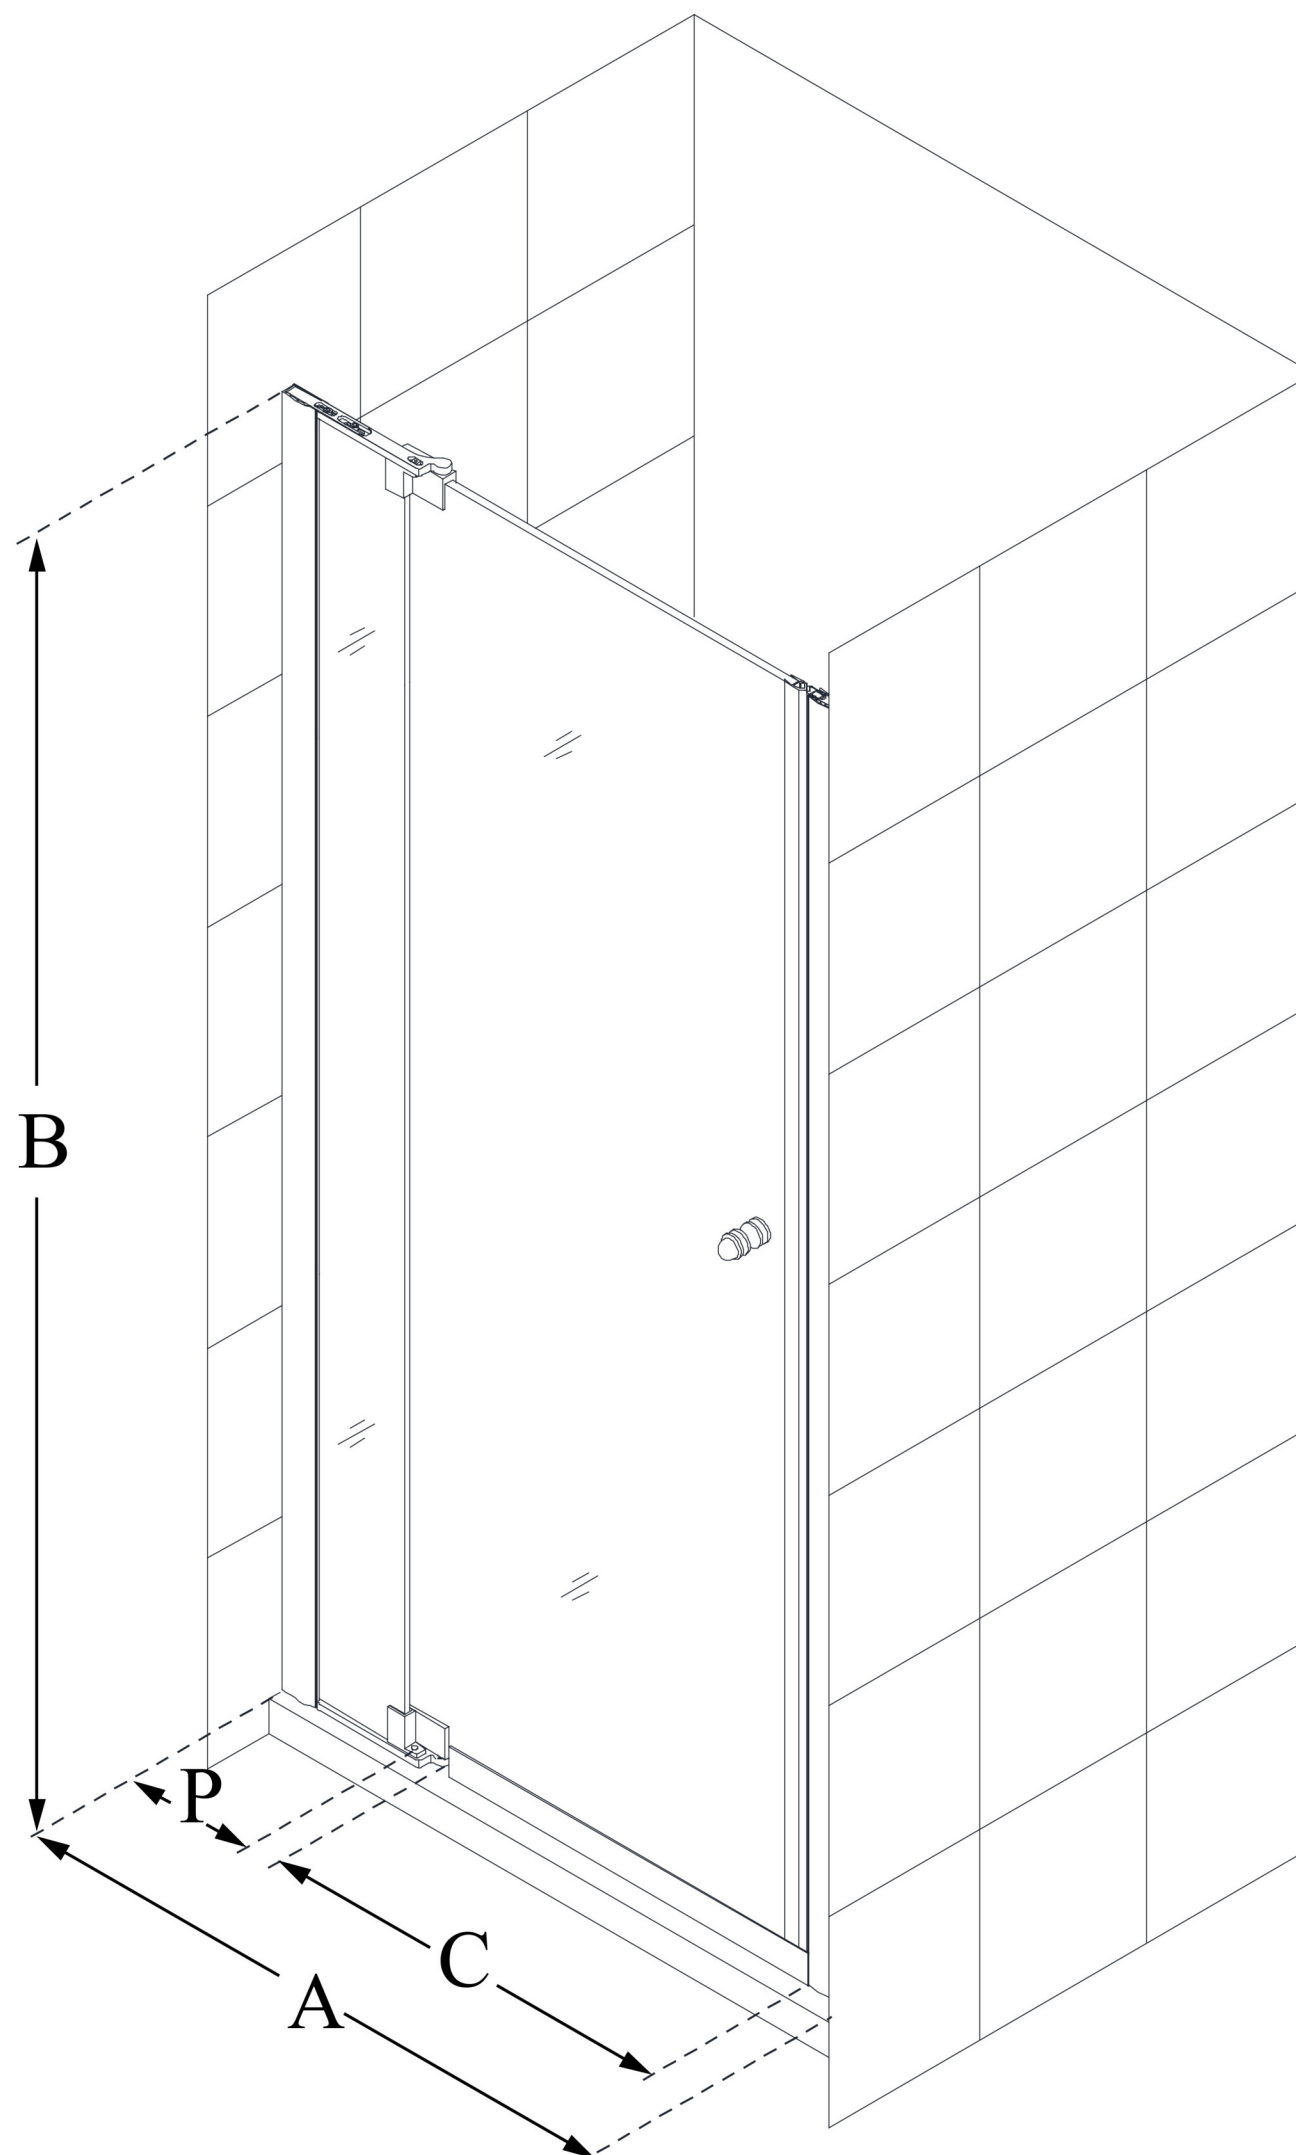

# ALLURE

DreamLine Allure 36-37 in. W x 73 in. H Frameless Pivot Shower Door

**PIVOT DOOR**

## CONFIGURATION DIMENSIONS:

**A: 36 - 37 in.**

MODEL WIDTH

**B: 73 in.**

MODEL HEIGHT

**C: 24 3/4 - 30 3/4 in.**

ACCESS WIDTH

**D: 32 1/4 in.**

DOOR WIDTH

**E: --**

INLINE PANEL WIDTH

**P: 7 5/8 in.**

PIVOT PANEL WIDTH

DreamLine reserves the right to update or modify the hardware or materials pictured without prior notice for the purpose of product improvement and customer satisfaction.